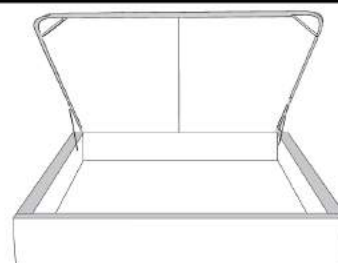

Avec rangement | With Storage
430-431-432-433