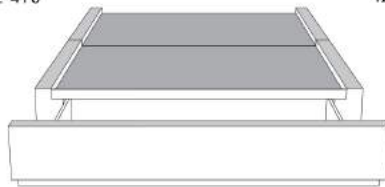

**Rangement à tiroir frontal
With Front Drawer**
440-441-442
Base lit simple N/D | Single base N/A