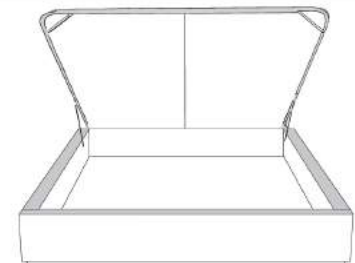

Avec rangement | With Storage
430-431-432-433