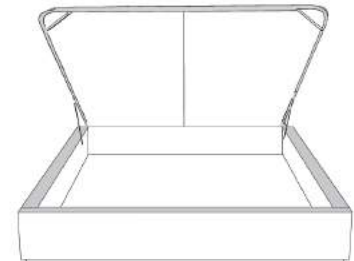

Avec rangement | With Storage
430-431-432-433