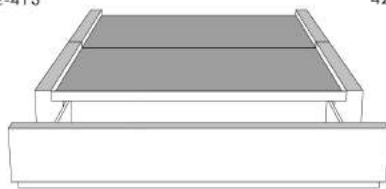

**Rangement à tiroir frontal
With Front Drawer**
440-441-442
Base lit simple N/D | Single base N/A