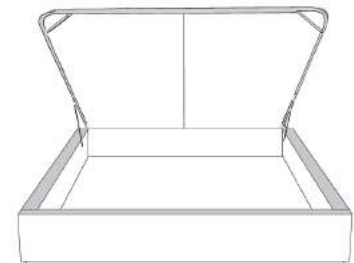

Avec rangement | With Storage
430-431-432-433