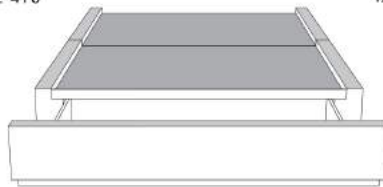

Rangement à tiroir frontal
With Front Drawer
440-441-442
Base lit simple N/D | Single base N/A