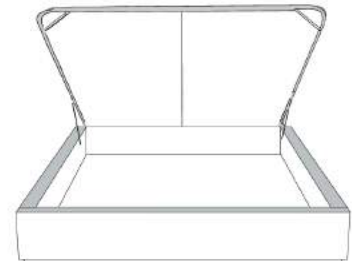

Avec rangement | With Storage
430-431-432-433