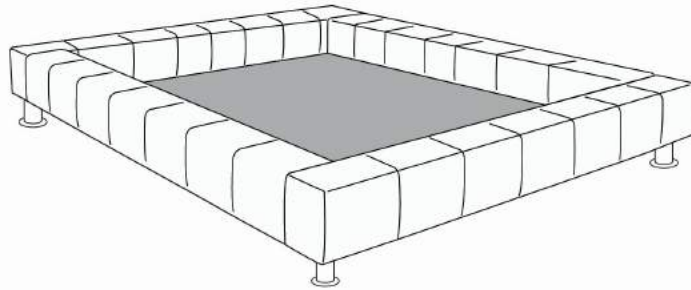

BRIDGE

Lit bridge *Bed items*

Base de Lit/Bed base

372 California King (US only/seulement) | 380 King | 360 Queen | 314 Simple/ Single