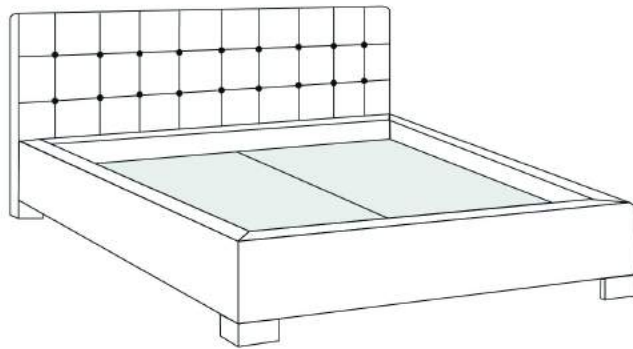

MELODY

items

Lit/Bed

380 King | 360 Queen | 304 Double | 314 Simple/ Single

Les illustrations sont génériques et n'indiquent pas tous les détails de coutures.
The sketches are generic and do not reflect all sewing details.

R2014-03