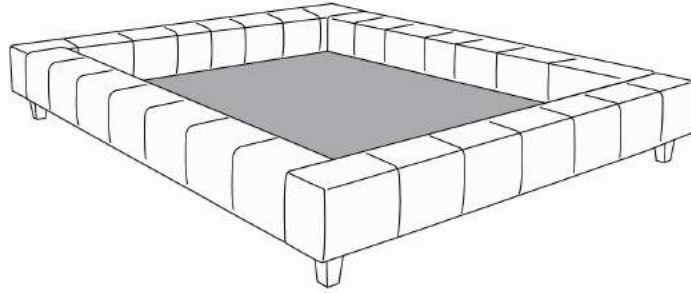

VOILÀ

Lit voilà Bed items

Base de Lit/Bed base

372 California King (US only/seulement) | 380 King | 360 Queen | 314 Simple/ Single