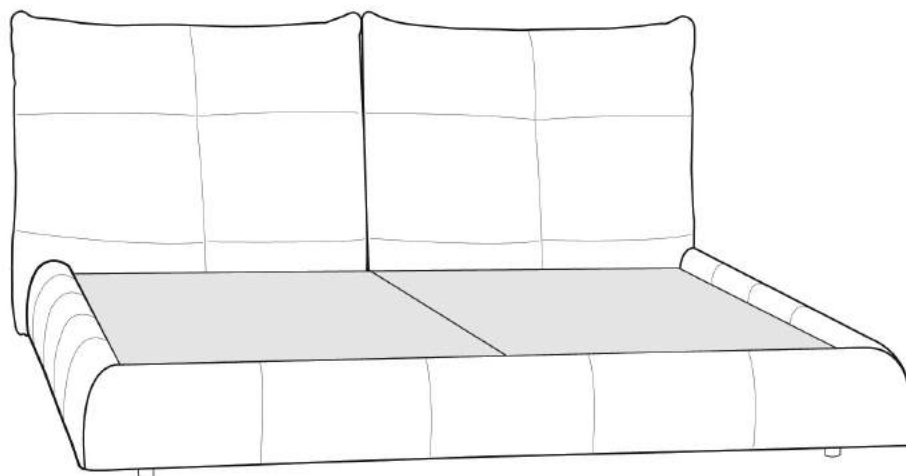

Lit **WAVE** Bed

Lit régulier | *Regular Bed*

380 King | 360 Queen | 304 Double | 314 Simple/ *Single*