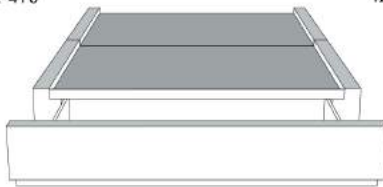

**Rangement à tiroir frontal
With Front Drawer**
440-441-442
Base lit simple N/D | Single base N/A