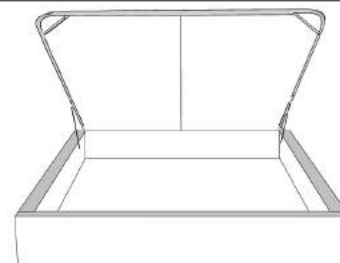

Avec rangement | With Storage
430-431-432-433