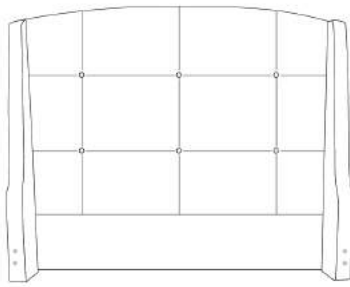

Tête de lit **ISABELLE** Headboard

(voir la liste de prix 99905) | (See Price list 99905)

TÊTE DE LIT | HEADBOARD

Option de clous | Nail options

Tête de lit avec oreilles | Headboard with wings
400 - 401 - 402 - 403

Lit grandeur complète | Complete bed size

	Large | Wide L x P/D x H	Mince | Narrow L x P/D x H
K	87 x 90 x 56	87 x 88 x 56
Q	69 x 90 x 56	69 x 88 x 56
D	64 x 86 x 56	64 x 84 x 56
S	49 x 86 x 56	49 x 84 x 56