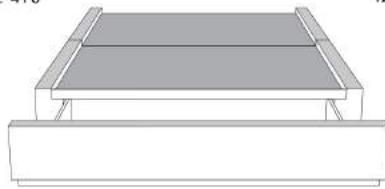

**Rangement à tiroir frontal
With Front Drawer**
440-441-442
Base lit simple N/D | Single base N/A