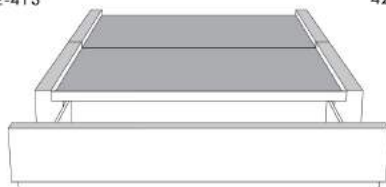

**Rangement à tiroir frontal
With Front Drawer**
440-441-442
Base lit simple N/D | Single base N/A