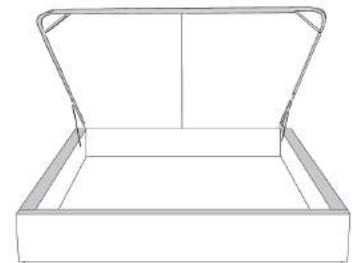

Avec rangement | With Storage
430-431-432-433