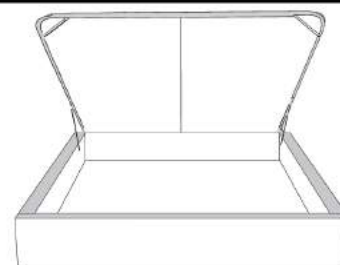

Avec rangement | With Storage
430-431-432-433