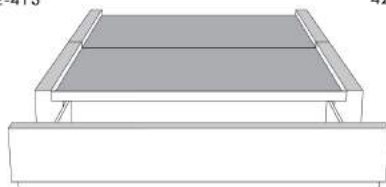

Rangement à tiroir frontal
With Front Drawer
440-441-442
Base lit simple N/D | Single base N/A