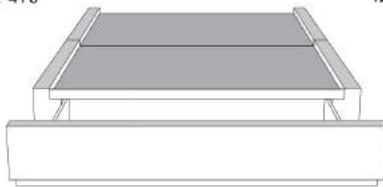

**Rangement à tiroir frontal
With Front Drawer**
440-441-442
Base lit simple N/D | Single base N/A