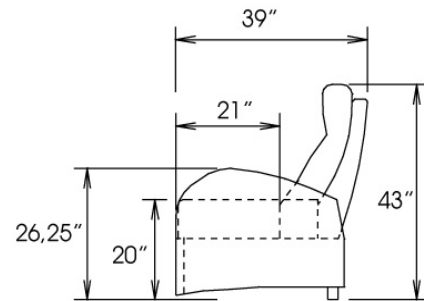

351

Toutes les dimensions indiquées sont au pouce près. Nos produits sont fabriqués à la main et des variations mineures peuvent survenir.
All dimensions indicated are to the nearest inch. Our product is hand-made and minor variations can occur.

RZ011-09