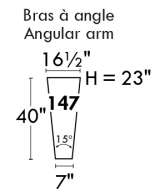

Autres | Others

LINEA 30

Siège 23" de large | 23" Seat Width

Fauteuil berçant, pivotant et inclinable
Swivel rocking motion chair

Autres | Others

ROTTERDAM

FEATURES:

- *Wall hugger power recliners with full footrest (manual n/a).
- Manual adjustable headrest on all items (2 on square corner & stationary on wedge).
- Seat cushions with shaped foam + 1" layer of memory foam on top; arm with memory foam.
- Stitching: Small thread in fabric & large flat thread in leather.
- Lounge chair reclining back items with "Push Back" mechanism; wall clearance 10".
- *Excludes 043 & 163 chairs: Wall clearance 16"
- Chairs 043 & 163: arms with NO METAL insert.
- Note: 2 recliner seats separated by a corner can not be opened at the same time. No recliner seats beside #155 Small Square Corner.