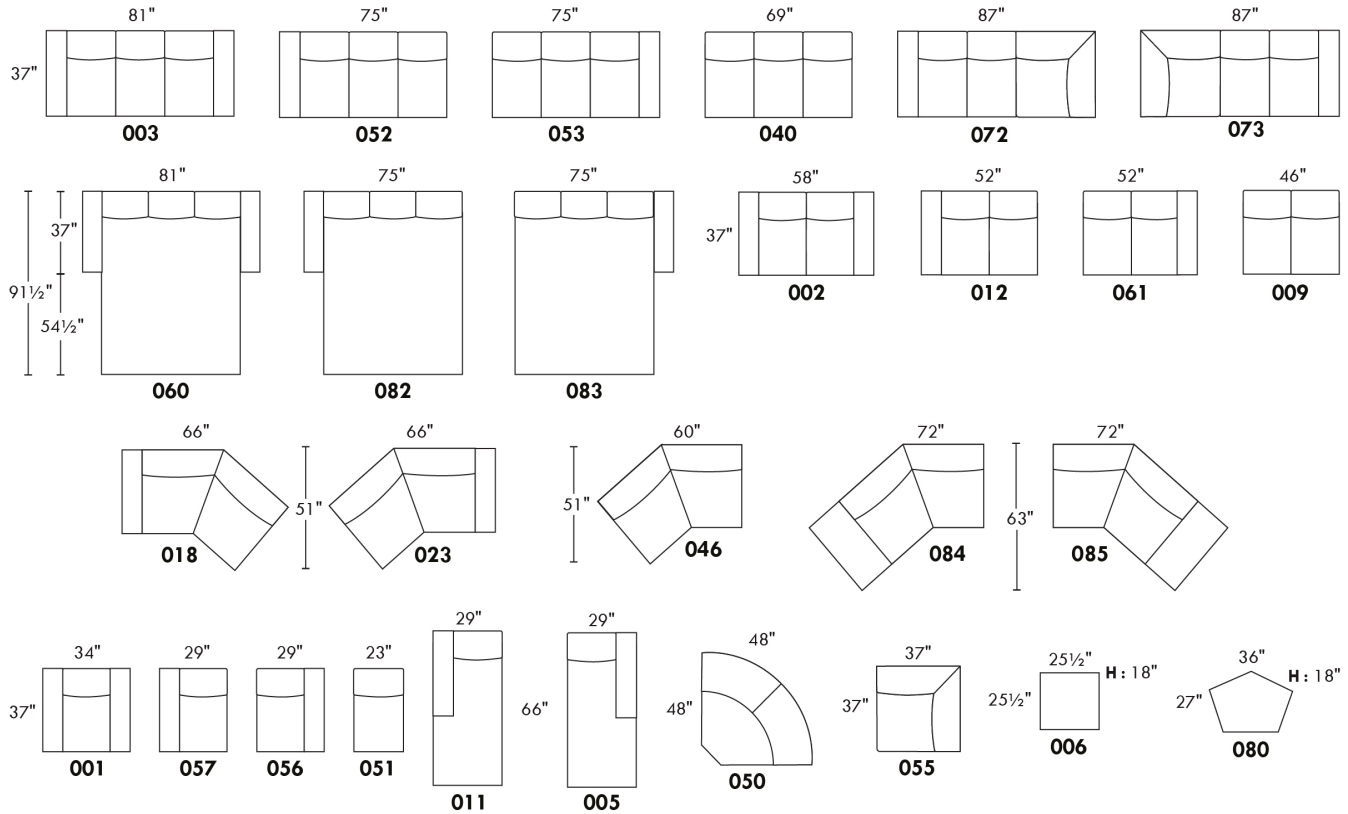

HIGH POINT

Hauteur complète 35" | Hauteur de siège 19" | Hauteur devant bras 25" | Profondeur d'assise 20"
Total Height 35" | Seat Height 19" | Arm Height 25" | Seat Depth 20"