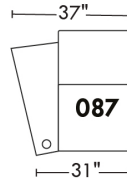

42444

home
theatre series

Hauteur avant bras : 24"
Hauteur siège : 18"
Profondeur d'assise : 22 1/2"
Arm Height : 24"
Seat Height : 18"
Seat Depth : 22 1/2"