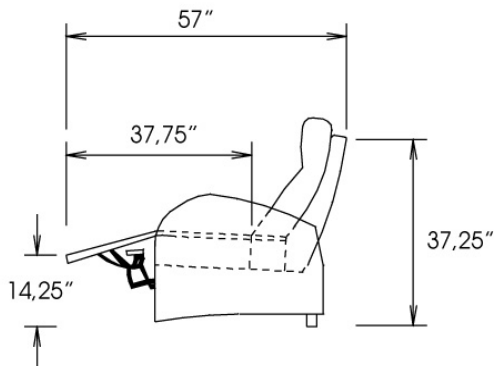

351

Toutes les dimensions indiquées sont au pouce près. Nos produits sont fabriqués à la main et des variations mineures peuvent survenir.
All dimensions indicated are to the nearest inch. Our product is hand-made and minor variations can occur.

RZ011-09