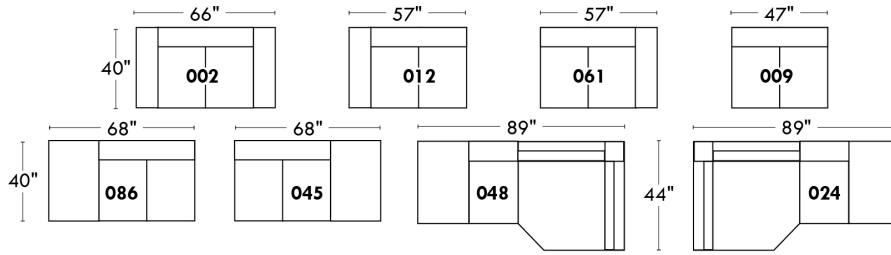

Autres | Others

LINEA 30

Siège 23" de large | 23" Seat Width

Fauteuil berçant, pivotant et inclinable
Swivel rocking motion chair

Autres | Others

ROTTERDAM

FEATURES:

- *Wall hugger power recliners with full footrest (manual n/a).
- Manual adjustable headrest on all items (2 on square corner & stationary on wedge).
- Seat cushions with shaped foam + 1" layer of memory foam on top; arm with memory foam.
- Stitching: Small thread in fabric & large flat thread in leather.
- Lounge chair reclining back items with "Push Back" mechanism; wall clearance 10".
- *Excludes 043 & 163 chairs: Wall clearance 16"
- Chairs 043 & 163: arms with NO METAL insert.
- Note: 2 recliner seats separated by a corner can not be opened at the same time. No recliner seats beside #155 Small Square Corner.