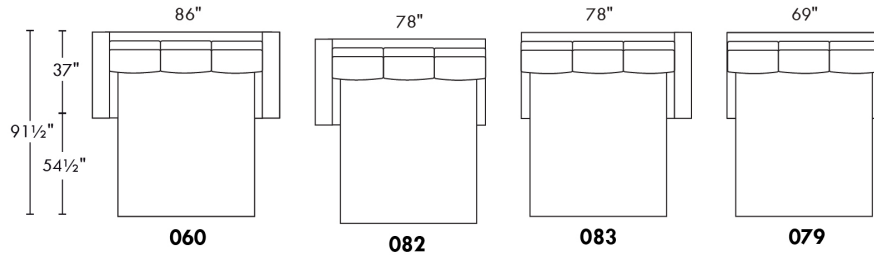

RIOPEL

Hauteur complète 35" | Hauteur de siège 19" | Profondeur d'assise 21"/22"
Total Height 35" | Seat Height 19" | Seat Depth 21"/22"

www.jaymar.ca