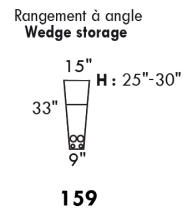

Hauteur complète 42" | Hauteur de siège 19"/20" | Hauteur devant bras 24" | Profondeur d'assise 21"
Total Height 42" | Seat Height 19"/20" | Arm Height 24" | Seat Depth 21"

SIÈGE 30" DE LARGE | 30" SEAT WIDTH

095 (72" x 37")
096 (66" x 37")
097 (66" x 37")
021 (59" x 37")
167 (80" x 37")
168 (80" x 37")
178 (51" x 37")
179 (51" x 37")
017 (43" x 37")
175 (36" x 37")
176 (36" x 37")
177 (30" x 37")
173 (36" x 64")
174 (36" x 64")
Inclinable | Motion
165 (43" x 37")
169 (36" x 37")
170 (36" x 37")
171 (30" x 37")
Dos inclinable | Reclining Back
230 (36" x 64")
231 (36" x 64")

SIÈGE 22" DE LARGE | 22" SEAT WIDTH

003 (79" x 37")
052 (72" x 37")
053 (72" x 37")
040 (66" x 37")
002 (57" x 37")
012 (50" x 37")
061 (50" x 37")
009 (44" x 37")
086 (65" x 37")
045 (65" x 37")
088 (43" x 37")
089 (43" x 37")
001 (35" x 37")
057 (29" x 37")
056 (29" x 37")
051 (22" x 37")
011 (29" x 64")
005 (29" x 64")
Inclinable | Motion
044 (35" x 37")
041 (29" x 37")
042 (29" x 37")
071 (22" x 37")
Dos inclinable | Reclining Back
232 (29" x 64")
233 (29" x 64")