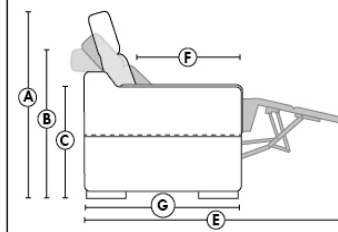

1. ☐ Appui-tête levé Headrest up
   - ☐ Appui-tête baissé Headrest down
   - ☐ Complètement incliné Fully reclined
2. **(A)** Hauteur complète 40" Total Height
   (B) Hauteur appui-tête baissé 33" Height headrest down
   (C) Hauteur du bras 24,5" Arm Height
   (D) Hauteur du siège 19,5" Seat height
   (E) Profondeur inclinée 65" Depth fully reclined
   (F) Profondeur d'assise 20" ou/ou 22" Seat depth
   (G) Profondeur appui-tête monté 36" Depth with headrest up

Siège 30" de large | 30" Seat Width

Siège 23" de large | 23" Seat Width

Autres | Others

Fauteuil berçant, pivotant et inclinable
Swivel, rocking motion chair
N'est pas un mécanisme protège-mur / Not a wall hugger mechanism
Dégagement mural: 16" / Wall clearance: 16"

30" Populaires | Popular CONFIGURATIONS 23"