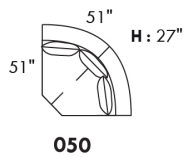

Hauteur complète 42" | Hauteur de siège 19"/20" | Hauteur devant bras 24" | Profondeur d'assise 21"
Total Height 42" | Seat Height 19"/20" | Arm Height 24" | Seat Depth 21"

SIÈGE 30" DE LARGE | 30" SEAT WIDTH

095 (72" x 37")
096 (66" x 37")
097 (66" x 37")
021 (59" x 37")
167 (80" x 37")
168 (80" x 37")
178 (51" x 37")
179 (51" x 37")
017 (43" x 37")
175 (36" x 37")
176 (36" x 37")
177 (30" x 37")
173 (36" x 64")
174 (36" x 64")
Inclinable | Motion
165 (43" x 37")
169 (36" x 37")
170 (36" x 37")
171 (30" x 37")
Dos inclinable | Reclining Back
230 (36" x 64")
231 (36" x 64")

SIÈGE 22" DE LARGE | 22" SEAT WIDTH

003 (79" x 37")
052 (72" x 37")
053 (72" x 37")
040 (66" x 37")
002 (57" x 37")
012 (50" x 37")
061 (50" x 37")
009 (44" x 37")
086 (65" x 37")
045 (65" x 37")
088 (43" x 37")
089 (43" x 37")
001 (35" x 37")
057 (29" x 37")
056 (29" x 37")
051 (22" x 37")
011 (29" x 64")
005 (29" x 64")
Inclinable | Motion
044 (35" x 37")
041 (29" x 37")
042 (29" x 37")
071 (22" x 37")
Dos inclinable | Reclining Back
232 (29" x 64")
233 (29" x 64")