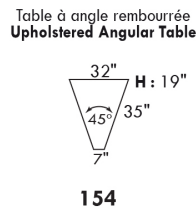

Hauteur complète 42" | Hauteur de siège 19"/20" | Hauteur devant bras 24" | Profondeur d'assise 21"
Total Height 42" | Seat Height 19"/20" | Arm Height 24" | Seat Depth 21"

SIÈGE 30" DE LARGE | 30" SEAT WIDTH

095 (72" x 37")
096 (66" x 37")
097 (66" x 37")
021 (59" x 37")
167 (80" x 37")
168 (80" x 37")
178 (51" x 37")
179 (51" x 37")
017 (43" x 37")
175 (36" x 37")
176 (36" x 37")
177 (30" x 37")
173 (36" x 64")
174 (36" x 64")
Inclinable | Motion
165 (43" x 37")
169 (36" x 37")
170 (36" x 37")
171 (30" x 37")
Dos inclinable | Reclining Back
230 (36" x 64")
231 (36" x 64")

SIÈGE 22" DE LARGE | 22" SEAT WIDTH

003 (79" x 37")
052 (72" x 37")
053 (72" x 37")
040 (66" x 37")
002 (57" x 37")
012 (50" x 37")
061 (50" x 37")
009 (44" x 37")
086 (65" x 37")
045 (65" x 37")
088 (43" x 37")
089 (43" x 37")
001 (35" x 37")
057 (29" x 37")
056 (29" x 37")
051 (22" x 37")
011 (29" x 64")
005 (29" x 64")
Inclinable | Motion
044 (35" x 37")
041 (29" x 37")
042 (29" x 37")
071 (22" x 37")
Dos inclinable | Reclining Back
232 (29" x 64")
233 (29" x 64")