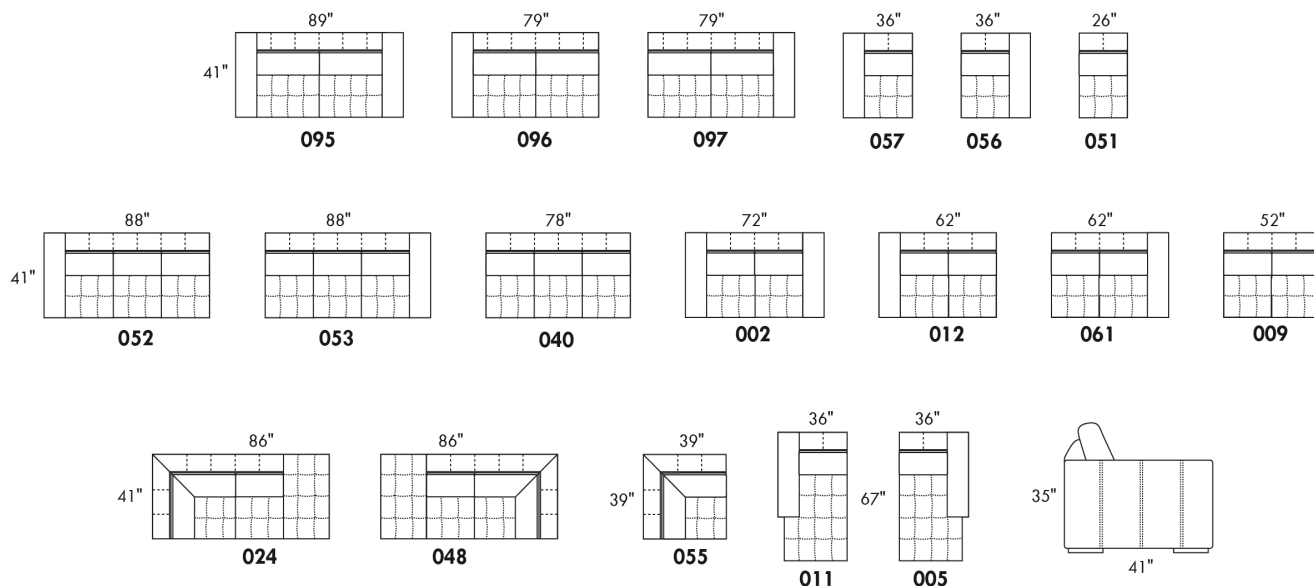

BARCELONA

www.jaymar.ca