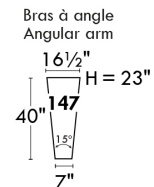

Autres | Others

LINEA 30

Siège 23" de large | 23" Seat Width

Fauteuil berçant, pivotant et inclinable
Swivel rocking motion chair

Autres | Others

ROTTERDAM

FEATURES:

- *Wall hugger power recliners with full footrest (manual n/a).
- Manual adjustable headrest on all items (2 on square corner & stationary on wedge).
- Seat cushions with shaped foam + 1" layer of memory foam on top; arm with memory foam.
- Stitching: Small thread in fabric & large flat thread in leather.
- Lounge chair reclining back items with "Push Back" mechanism; wall clearance 10".
- *Excludes 043 & 163 chairs: Wall clearance 16"
- Chairs 043 & 163: arms with NO METAL insert.
- Note: 2 recliner seats separated by a corner can not be opened at the same time. No recliner seats beside #155 Small Square Corner.