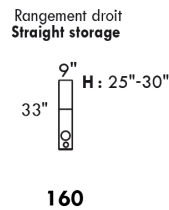

Hauteur complète 42" | Hauteur de siège 19"/20" | Hauteur devant bras 24" | Profondeur d'assise 21"
Total Height 42" | Seat Height 19"/20" | Arm Height 24" | Seat Depth 21"

SIÈGE 30" DE LARGE | 30" SEAT WIDTH

095 (72" x 37")
096 (66" x 37")
097 (66" x 37")
021 (59" x 37")
167 (80" x 37")
168 (80" x 37")
178 (51" x 37")
179 (51" x 37")
017 (43" x 37")
175 (36" x 37")
176 (36" x 37")
177 (30" x 37")
173 (36" x 64")
174 (36" x 64")
Inclinable | Motion
165 (43" x 37")
169 (36" x 37")
170 (36" x 37")
171 (30" x 37")
Dos inclinable | Reclining Back
230 (36" x 64")
231 (36" x 64")

SIÈGE 22" DE LARGE | 22" SEAT WIDTH

003 (79" x 37")
052 (72" x 37")
053 (72" x 37")
040 (66" x 37")
002 (57" x 37")
012 (50" x 37")
061 (50" x 37")
009 (44" x 37")
086 (65" x 37")
045 (65" x 37")
088 (43" x 37")
089 (43" x 37")
001 (35" x 37")
057 (29" x 37")
056 (29" x 37")
051 (22" x 37")
011 (29" x 64")
005 (29" x 64")
Inclinable | Motion
044 (35" x 37")
041 (29" x 37")
042 (29" x 37")
071 (22" x 37")
Dos inclinable | Reclining Back
232 (29" x 64")
233 (29" x 64")