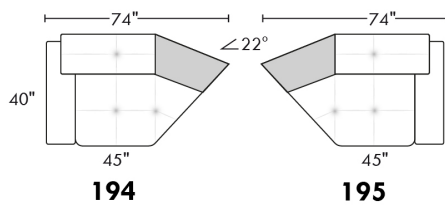

PARIS

Hauteur complète 28"/35" | Hauteur de siège 16½" | Hauteur devant bras 21" | Profondeur d'assise 23"
Total Height 28"/35" | Seat Height 16½" | Arm Height 21" | Seat Depth 23"