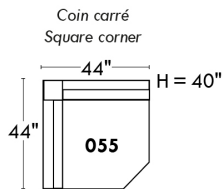

Autres | Others

LINEA 30

Siège 23" de large | 23" Seat Width

Fauteuil berçant, pivotant et inclinable
Swivel rocking motion chair

Autres | Others

ROTTERDAM

FEATURES:

- *Wall hugger power recliners with full footrest (manual n/a).
- Manual adjustable headrest on all items (2 on square corner & stationary on wedge).
- Seat cushions with shaped foam + 1" layer of memory foam on top; arm with memory foam.
- Stitching: Small thread in fabric & large flat thread in leather.
- Lounge chair reclining back items with "Push Back" mechanism; wall clearance 10".
- *Excludes 043 & 163 chairs: Wall clearance 16"
- Chairs 043 & 163: arms with NO METAL insert.
- Note: 2 recliner seats separated by a corner can not be opened at the same time. No recliner seats beside #155 Small Square Corner.