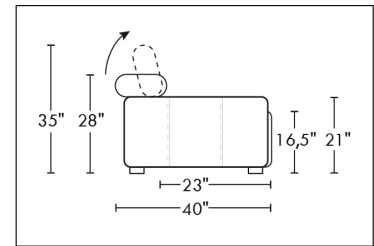

TOULOUSE

Hauteur complète 28"/35" | Hauteur de siège 16½" | Hauteur devant bras 21" | Profondeur d'assise 23"
Total Height 28"/35" | Seat Height 16½" | Arm Height 21" | Seat Depth 23"