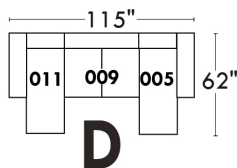

Autres | Others

LINEA 30

Siège 23" de large | 23" Seat Width

Fauteuil berçant, pivotant et inclinable
Swivel rocking motion chair

Autres | Others

ROTTERDAM

FEATURES:

- *Wall hugger power recliners with full footrest (manual n/a).
- Manual adjustable headrest on all items (2 on square corner & stationary on wedge).
- Seat cushions with shaped foam + 1" layer of memory foam on top; arm with memory foam.
- Stitching: Small thread in fabric & large flat thread in leather.
- Lounge chair reclining back items with "Push Back" mechanism; wall clearance 10".
- *Excludes 043 & 163 chairs: Wall clearance 16"
- Chairs 043 & 163: arms with NO METAL insert.
- Note: 2 recliner seats separated by a corner can not be opened at the same time. No recliner seats beside #155 Small Square Corner.