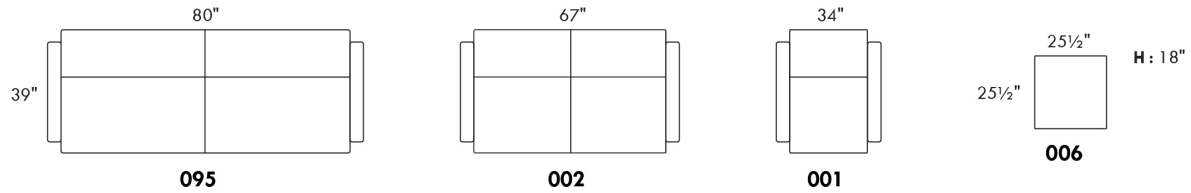

SURF

Hauteur complète 36" | Hauteur de siège 22" | Hauteur devant bras 28½" | Profondeur d'assise 21½"
Total Height 36" | Seat Height 22" | Arm Height 28½" | Seat Depth 21½"

www.jaymar.ca