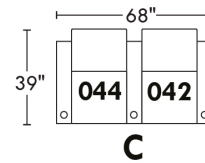

Configurations