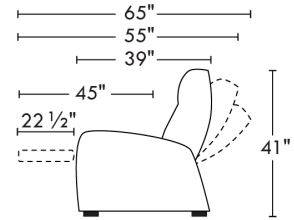

42444

home
theatre series

Hauteur avant bras : 24"
Hauteur siège : 18"
Profondeur d'assise : 22 1/2"
Arm Height : 24"
Seat Height : 18"
Seat Depth : 22 1/2"

Configurations