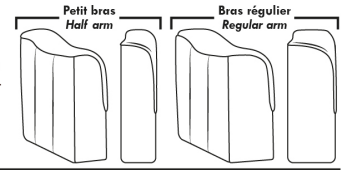

LINEA 30

Siège 30" de large | 30" Seat Width

Spécifications | Specifications

- ☐ Appui-tête levé / Headrest up
- ☐ Appui-tête baissé / Headrest down
- ☐ Complètement incliné / Fully reclined

- (A) Hauteur complète 39" Total Height
- (B) Hauteur appui-tête baissé 30" Height headrest down
- (C) Hauteur du bras 24" Arm Height
- (D) Hauteur du siège 19,5" Seat height
- (E) Profondeur incliné 63" Depth fully reclined
- (F) Profondeur d'assise 20" Seat depth

Autres | Others