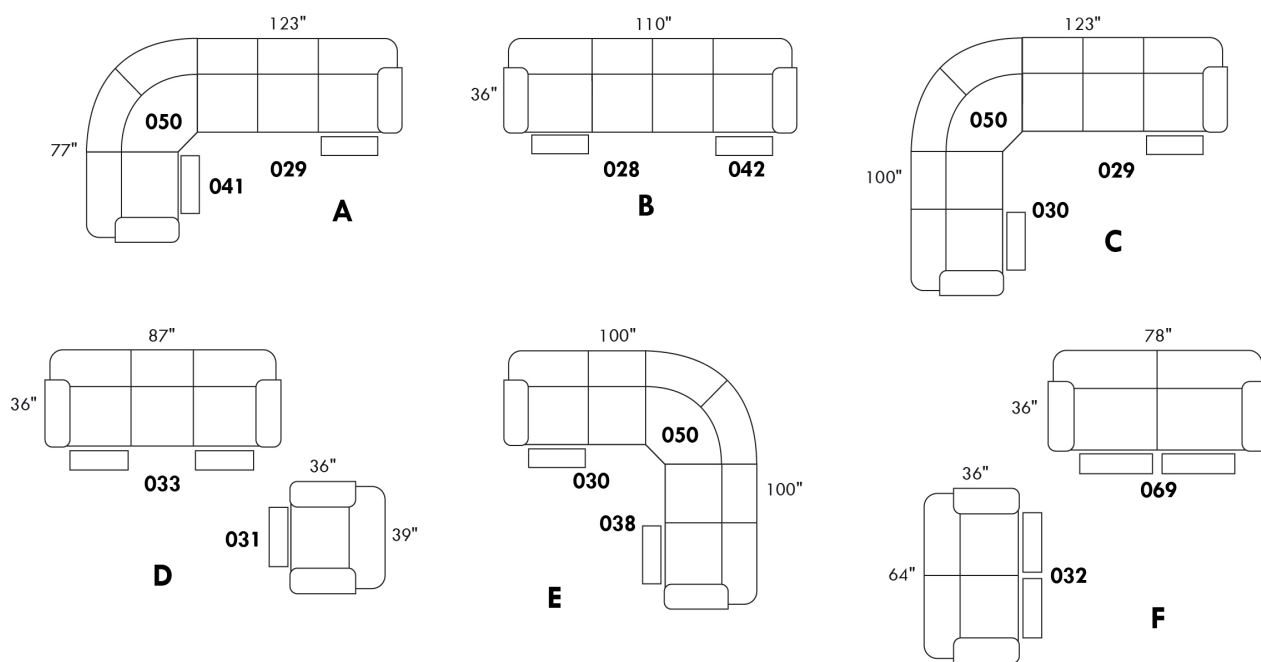

CONFIGURATIONS