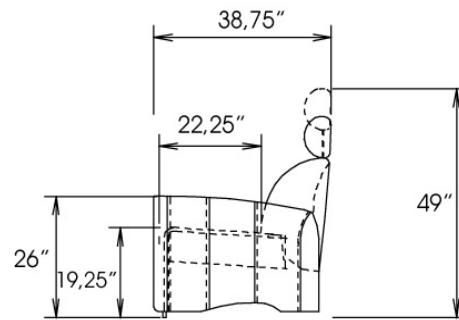

352

Toutes les dimensions indiquées sont au pouce près. Nos produits sont fabriqués à la main et des variations mineures peuvent survenir.
All dimensions indicated are to the nearest inch. Our product is hand-made and minor variations can occur.

RZ011-09