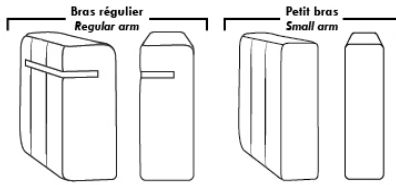

HAMBOURG

OPTIMA

Spécifications | Specifications

☐ Appui-tête levé Headrest up
☐ Appui-tête baissé Headrest down
☐ Complètement incliné Fully reclined

(A) Hauteur complète 40" Total Height
(B) Hauteur appui-tête baissé 33" Height headrest down
(C) Hauteur du bras 24" Arm Height
(D) Hauteur du siège 19,5" Seat height
(E) Profondeur inclinée 65" Depth fully reclined
(F) Profondeur d'assise 20" ou/ or 22" Seat depth
(G) Profondeur appui-tête monté 36" Depth with headrest up

Siège 30" de large | 30" Seat Width

81" 71" 71" 61"
40" 095 096 097 021
96" 82" 82"
40" 234 167 168
44"
96" 82" 82"
44" 235 223 224
Allongé à rangement Bumper with storage
51" 41" 41" 31" 41" 41"
40" 017 175 176 177 173 174
42"/44" Profondeur Depth
Incinable Motion Dos inclinable Push back
51" 41" 41" 31" 41" 41"
40" 165 169 170 171 230 231
42"/44" Profondeur Depth
Allongé à rangement Bumper with storage
52" 52" 52" 52"
40" 178 179 221 222

Siège 23" de large | 23" Seat Width

67" 57" 57" 47"
40" 002 012 061 009
68" 68" 89" 89"
40" 086 045 048 024
44"
68" 68"
40" 186 187
Allongé à rangement Bumper with storage
44" 34" 34" 24" 34" 34"
40" 001 057 056 051 011 005
42"/44" Profondeur Depth
Incinable Motion Dos inclinable Push back Allongé à rangement Bumper with storage
44" 34" 34" 24" 34" 34"
40" 044 041 042 071 232 233
42"/44" Profondeur Depth
45" 45"
40" 088 089
91" 81" 81" 71"
40" 003 052 053 040

Autres | Others

Fauteuil berçant, pivotant et inclinable / **Swivel, rocking motion chair**
N'est pas un mécanisme protège-mur / Not a wall hugger mechanism
Dégagement mural: 16" / Wall clearance: 16"

Centre rond Wedge (050) 49" H=33"
Coin carré Square corner (055) 44" H=40"
Petit coin carré Small corner (155) 40" H=40"
Pouf à rangement Storage ottoman (124) 30" H=17"
Rangement à angle Wedge storage (159) 25" H=22"
Rangement droit Straight storage (160) 10" H=22"
Petit rangement à angle Small Wedge storage (190) 20" H=22"

30" Populaires | Popular CONFIGURATIONS 23"

82" 113" 115" 115" 102" 102"
40" 169 170 169 171 174 096 055 041 042 041 071 005 012 055 041 071 042 041 071 024
62" 62" 102" 89"
115" 96" 115"