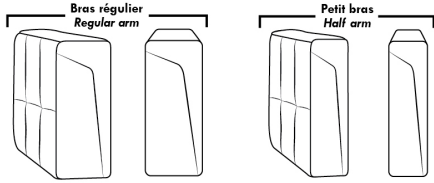

SYDNEY

OPTIMA