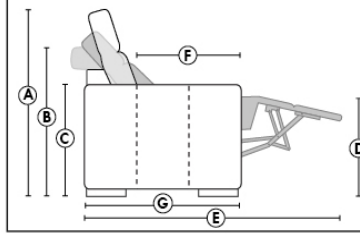

Spécifications | Specifications