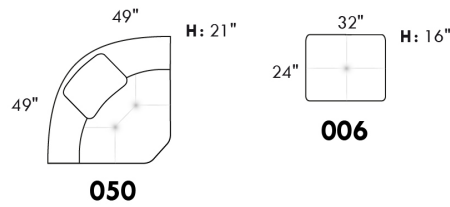

TOULOUSE

Hauteur complète 28"/35" | Hauteur de siège 16½" | Hauteur devant bras 21" | Profondeur d'assise 23"
Total Height 28"/35" | Seat Height 16½" | Arm Height 21" | Seat Depth 23"