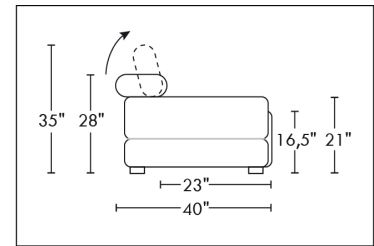

PARIS

Hauteur complète 28"/35" | Hauteur de siège 16½" | Hauteur devant bras 21" | Profondeur d'assise 23"
Total Height 28"/35" | Seat Height 16½" | Arm Height 21" | Seat Depth 23"