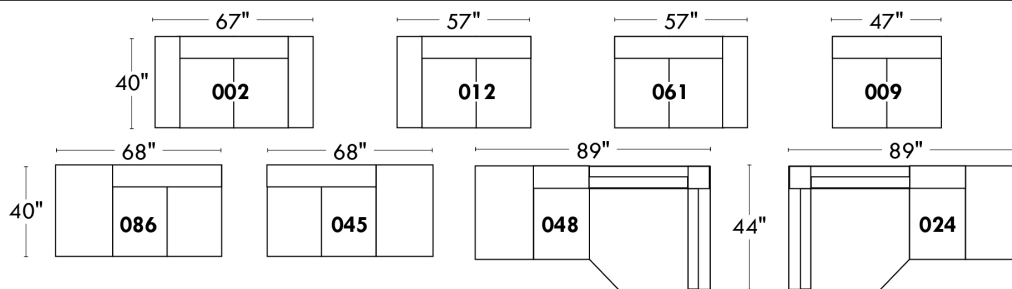

Items avec siège de 23" | Items with 23" seat