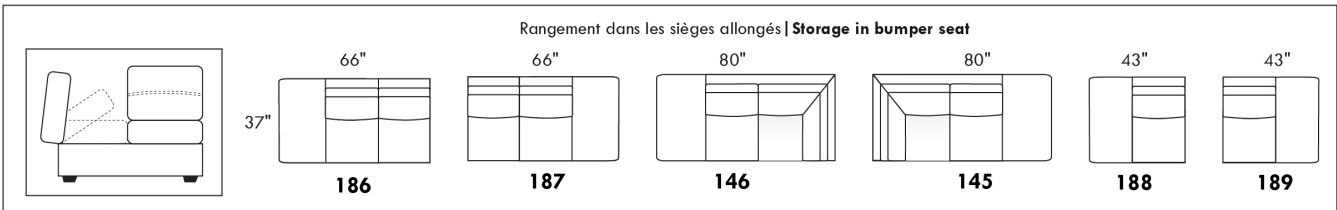

TRISTAN

Hauteur complète 35" | Hauteur de siège 19" | Profondeur d'assise 21"/22"
Total Height 35" | Seat Height 19" | Seat Depth 21"/22"

www.jaymar.ca