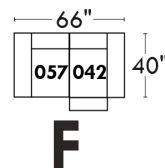

Autres | Others

LINEA 30

Siège 23" de large | 23" Seat Width

Fauteuil berçant, pivotant et inclinable
Swivel rocking motion chair

Autres | Others

ROTTERDAM

FEATURES:

- *Wall hugger power recliners with full footrest (manual n/a).
- Manual adjustable headrest on all items (2 on square corner & stationary on wedge).
- Seat cushions with shaped foam + 1" layer of memory foam on top; arm with memory foam.
- Stitching: Small thread in fabric & large flat thread in leather.
- Lounge chair reclining back items with "Push Back" mechanism; wall clearance 10".
- *Excludes 043 & 163 chairs: Wall clearance 16"
- Chairs 043 & 163: arms with NO METAL insert.
- Note: 2 recliner seats separated by a corner can not be opened at the same time. No recliner seats beside #155 Small Square Corner.