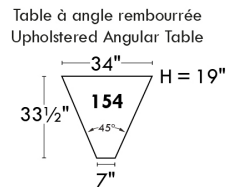

Autres | Others

LINEA 30

Siège 23" de large | 23" Seat Width

Fauteuil berçant, pivotant et inclinable
Swivel rocking motion chair

Autres | Others

ROTTERDAM

FEATURES:

- *Wall hugger power recliners with full footrest (manual n/a).
- Manual adjustable headrest on all items (2 on square corner & stationary on wedge).
- Seat cushions with shaped foam + 1" layer of memory foam on top; arm with memory foam.
- Stitching: Small thread in fabric & large flat thread in leather.
- Lounge chair reclining back items with "Push Back" mechanism; wall clearance 10".
- *Excludes 043 & 163 chairs: Wall clearance 16"
- Chairs 043 & 163: arms with NO METAL insert.
- Note: 2 recliner seats separated by a corner can not be opened at the same time. No recliner seats beside #155 Small Square Corner.