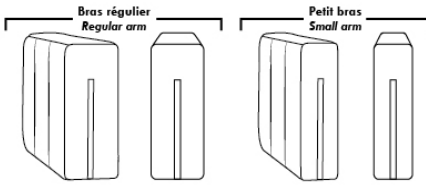

MONTEREY

OPTIMA

Spécifications | Specifications

☐ Appui-tête levé / Headrest up
☐ Appui-tête baissé / Headrest down
☐ Complètement incliné / Fully reclined

(A) Hauteur complète 40" / Total Height
(B) Hauteur appui-tête baissé 33" / Height headrest down
(C) Hauteur du bras 24" / Arm Height
(D) Hauteur du siège 19,5" / Seat height
(E) Profondeur inclinée 65" / Depth fully reclined
(F) Profondeur d'assise 20" ou/ou 22" / Seat depth
(G) Profondeur appui-tête monté 36" / Depth with headrest up

Siège 30" de large | 30" Seat Width

79" 40" 095
70" 40" 096
70" 40" 097
61" 40" 021
96" 40" 234
82" 40" 167
82" 40" 168
96" 44" 235
82" 40" 223
82" 40" 224
49" 40" 017
40" 40" 175
40" 40" 176
31" 40" 177
40" 62" 173
40" 42"/44" Profondeur Depth 174
49" 40" 165
40" 40" 169
40" 40" 170
31" 40" 171
40" 62" 230
40" 42"/44" Profondeur Depth 231
52" 40" 178
52" 40" 179
52" 40" 221
52" 40" 222

Siège 23" de large | 23" Seat Width

66" 40" 002
57" 40" 012
57" 40" 061
47" 40" 009
68" 40" 086
68" 40" 045
89" 40" 048
89" 44" 024
68" 40" 186
68" 40" 187
43" 40" 001
34" 40" 057
34" 40" 056
24" 40" 051
34" 62" 011
34" 42"/44" Profondeur Depth 005
45" 40" 088
45" 40" 089
43" 40" 044
34" 40" 041
34" 40" 042
24" 40" 071
34" 62" 232
34" 42"/44" Profondeur Depth 233
45" 40" 188
45" 40" 189
90" 40" 003
81" 40" 052
81" 40" 053
71" 40" 040

Autres | Others

Fauteuil berçant, pivotant et inclinable / **Swivel, rocking motion chair**
N'est pas un mécanisme protège-mur / Not a wall hugger mechanism
Dégagement mural: 16" / Wall clearance: 16"

Centre rond / Wedge (050): 49" H=33"
Coin carré / Square corner (055): 44" H=40"
Petit coin carré / Small corner (155): 40" H=40"
Pouf à rangement / Storage ottoman (124): 30" H=17"
Rangement à angle / Wedge storage (159): 25" H=22"
Rangement droit / Straight storage (160): 10" H=22"
Petit rangement à angle / Small Wedge storage (190): 20" H=22"

30" Populaires | Popular CONFIGURATIONS 23"

A: 80" 40" 169 170
B: 111" 62" 169 171 174
C: 115" 40" 096 055 171 170
D: 115" 40" 169 171 235
J: 66" 40" 041 042
K: 90" 62" 041 071 005
L: 101" 101" 012 055 071 042
M: 101" 89" 041 071 024