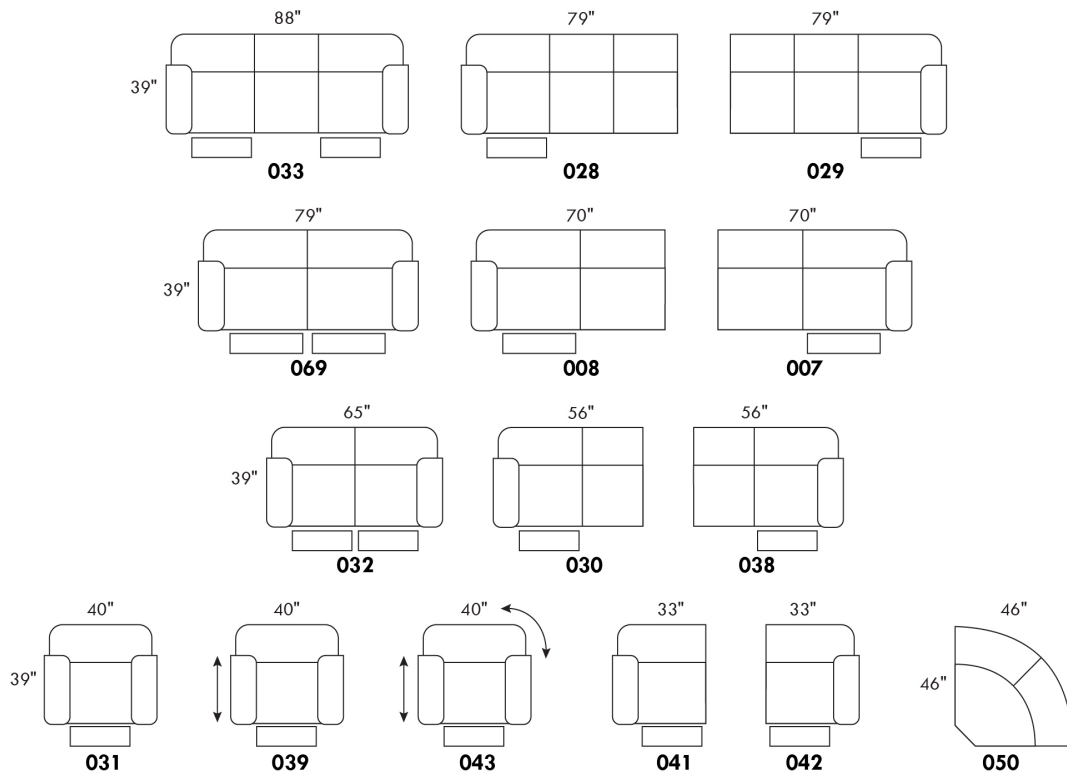

32047

Hauteur complète 40" | Hauteur de siège 19" | Hauteur devant bras 25" | Profondeur d'assise 21"
Total Height 40" | Seat Height 19" | Arm Height 25" | Seat Depth 21"