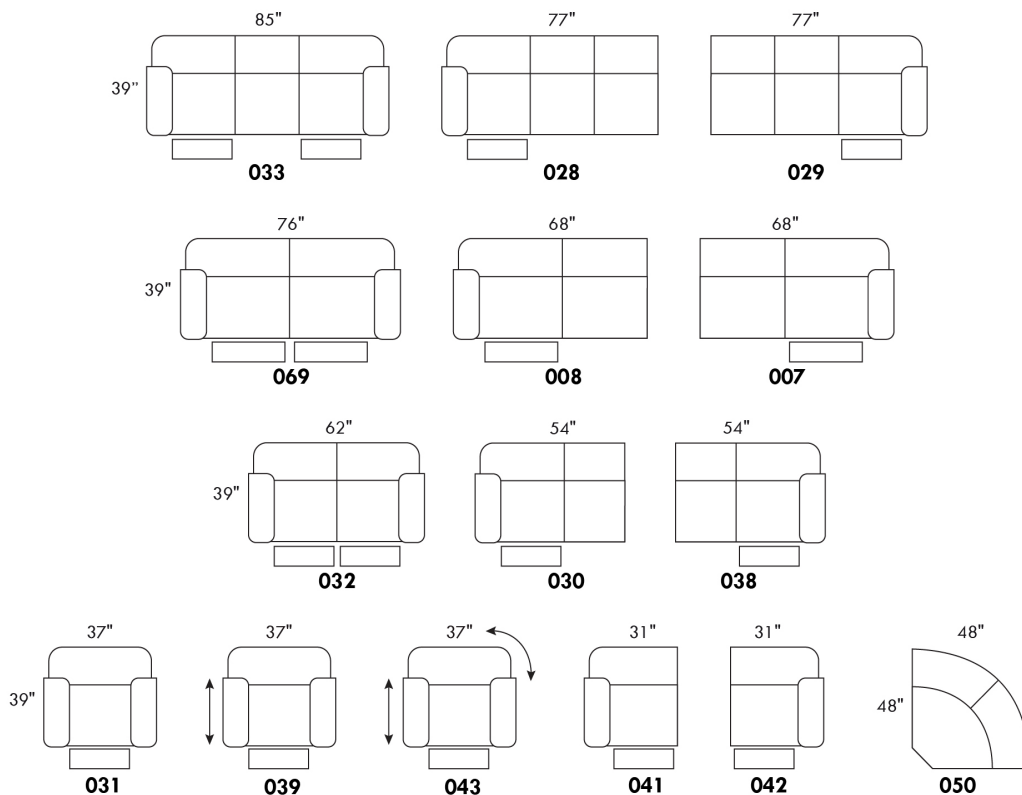

32848

Hauteur complète 38" | Hauteur de siège 19" | Hauteur devant bras 24" | Profondeur d'assise 21"
Total Height 38" | Seat Height 19" | Arm Height 24" | Seat Depth 21"