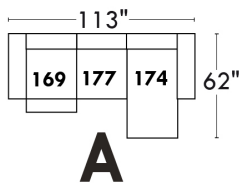

Autres | Others

LINEA 30

Siège 23" de large | 23" Seat Width

Fauteuil berçant, pivotant et inclinable
Swivel rocking motion chair

Autres | Others

ROTTERDAM

FEATURES:

- *Wall hugger power recliners with full footrest (manual n/a).
- Manual adjustable headrest on all items (2 on square corner & stationary on wedge).
- Seat cushions with shaped foam + 1" layer of memory foam on top; arm with memory foam.
- Stitching: Small thread in fabric & large flat thread in leather.
- Lounge chair reclining back items with "Push Back" mechanism; wall clearance 10".
- *Excludes 043 & 163 chairs: Wall clearance 16"
- Chairs 043 & 163: arms with NO METAL insert.
- Note: 2 recliner seats separated by a corner can not be opened at the same time. No recliner seats beside #155 Small Square Corner.