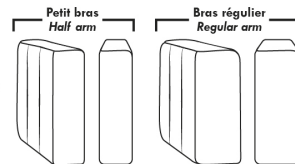

Items avec siège de 30" | Items with 30" seat

Spécifications | Specifications

- ☐ Appui-tête levé / Headrest up
- ☐ Appui-tête baissé / Headrest down
- ☐ Complètement incliné / Fully reclined

- (A) Hauteur complète 40" / Total Height
- (B) Hauteur appui-tête baissé 33" / Height headrest down
- (C) Hauteur du bras 24" / Arm Height
- (D) Hauteur du siège 19,5" / Seat height
- (E) Profondeur incliné 65" / Depth fully reclined
- (F) Profondeur d'assise 20" ou/ou 22" / Seat depth

Autres | Others

www.jaymar.ca