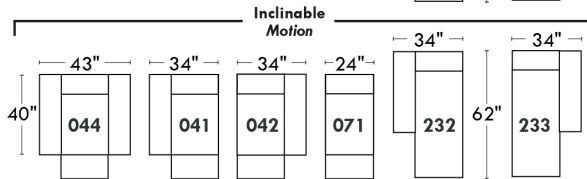

Autres | Others

LINEA 30

Siège 23" de large | 23" Seat Width

Fauteuil berçant, pivotant et inclinable
Swivel rocking motion chair

Autres | Others

ROTTERDAM

FEATURES:

- *Wall hugger power recliners with full footrest (manual n/a).
- Manual adjustable headrest on all items (2 on square corner & stationary on wedge).
- Seat cushions with shaped foam + 1" layer of memory foam on top; arm with memory foam.
- Stitching: Small thread in fabric & large flat thread in leather.
- Lounge chair reclining back items with "Push Back" mechanism; wall clearance 10".
- *Excludes 043 & 163 chairs: Wall clearance 16"
- Chairs 043 & 163: arms with NO METAL insert.
- Note: 2 recliner seats separated by a corner can not be opened at the same time. No recliner seats beside #155 Small Square Corner.