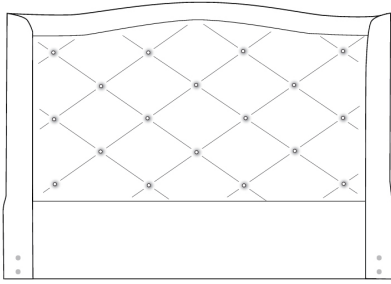

Tête de lit **MARILOU** Headboard

(voir la liste de prix 99905) | (See Price list 99905)

TÊTE DE LIT | HEADBOARD

Option de clous | Nail options

Tête de lit avec oreilles | Headboard with wings
400 - 401 - 402 - 403

Lit grandeur complète | Complete bed size

	Large | Wide L x P/D x H	Mince | Narrow L x P/D x H
K	87 x 90 x 58	87 x 88 x 58
Q	69 x 90 x 58	69 x 88 x 58
D	64 x 86 x 58	64 x 84 x 58
S	49 x 86 x 58	49 x 84 x 58