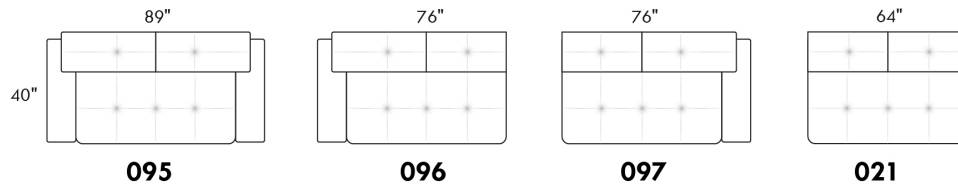

TOULOUSE

Hauteur complète 28"/35" | Hauteur de siège 16½" | Hauteur devant bras 21" | Profondeur d'assise 23"
Total Height 28"/35" | Seat Height 16½" | Arm Height 21" | Seat Depth 23"