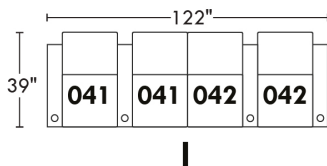

Configurations