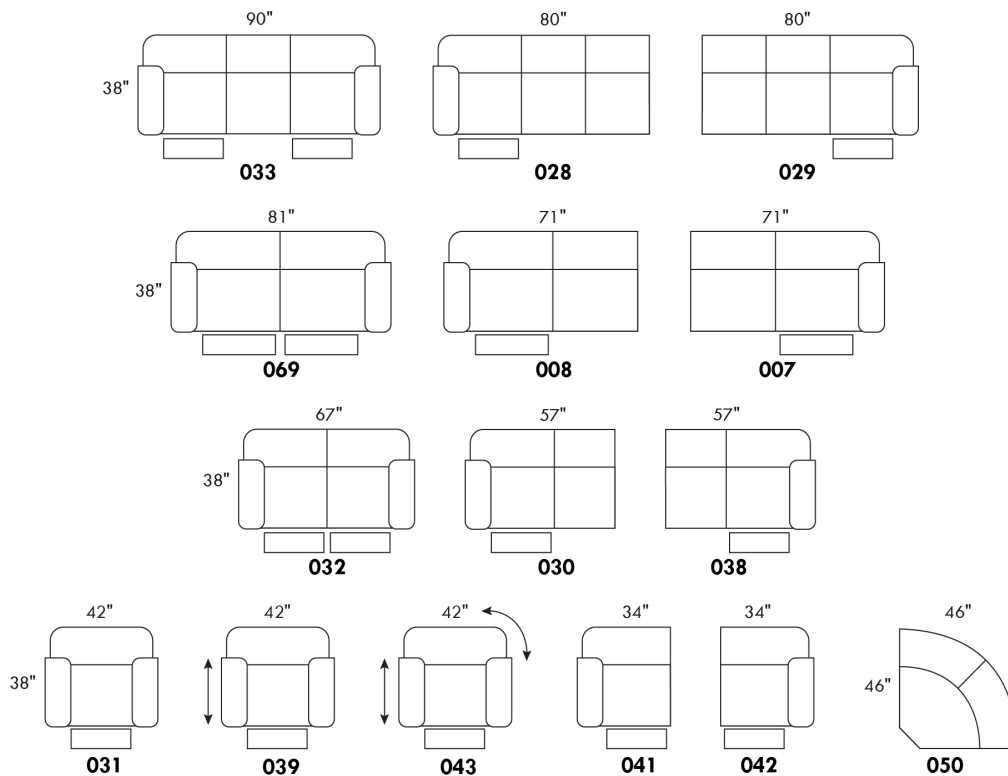

32100

Hauteur complète 40" | Hauteur de siège 19" | Hauteur devant bras 24" | Profondeur d'assise 21"
Total Height 40" | Seat Height 19" | Arm Height 24" | Seat Depth 21"