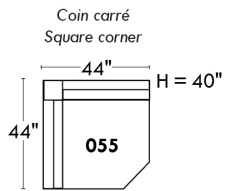

Autres | Others

LINEA 30

Siège 23" de large | 23" Seat Width

Fauteuil berçant, pivotant et inclinable
Swivel rocking motion chair

Autres | Others

ROTTERDAM

FEATURES:

- *Wall hugger power recliners with full footrest (manual n/a).
- Manual adjustable headrest on all items (2 on square corner & stationary on wedge).
- Seat cushions with shaped foam + 1" layer of memory foam on top; arm with memory foam.
- Stitching: Small thread in fabric & large flat thread in leather.
- Lounge chair reclining back items with "Push Back" mechanism; wall clearance 10".
- *Excludes 043 & 163 chairs: Wall clearance 16"
- Chairs 043 & 163: arms with NO METAL insert.
- Note: 2 recliner seats separated by a corner can not be opened at the same time. No recliner seats beside #155 Small Square Corner.