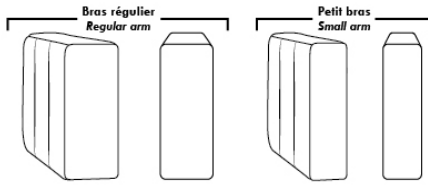

SEATTLE

OPTIMA

Spécifications | Specifications

☐ Appui-tête levé Headrest up
☐ Appui-tête baissé Headrest down
☐ Complètement incliné Fully reclined

(A) Hauteur complète 40" Total Height
(B) Hauteur appui-tête baissé 33" Height headrest down
(C) Hauteur du bras 24" Arm Height
(D) Hauteur du siège 19,5" Seat height
(E) Profondeur inclinée 65" Depth fully reclined
(F) Profondeur d'assise 20" ou/ou 22" Seat depth
(G) Profondeur appui-tête monté 36" Depth with headrest up

Siège 30" de large | 30" Seat Width

Siège 23" de large | 23" Seat Width

Autres | Others

Fauteuil berçant, pivotant et inclinable
Swivel, rocking motion chair
N'est pas un mécanisme protège-mur / Not a wall hugger mechanism
Dégagement mural: 16" / Wall clearance: 16"

30" Populaires | Popular CONFIGURATIONS 23"