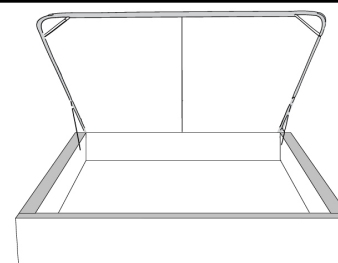

Avec rangement | With Storage
430-431-432-433