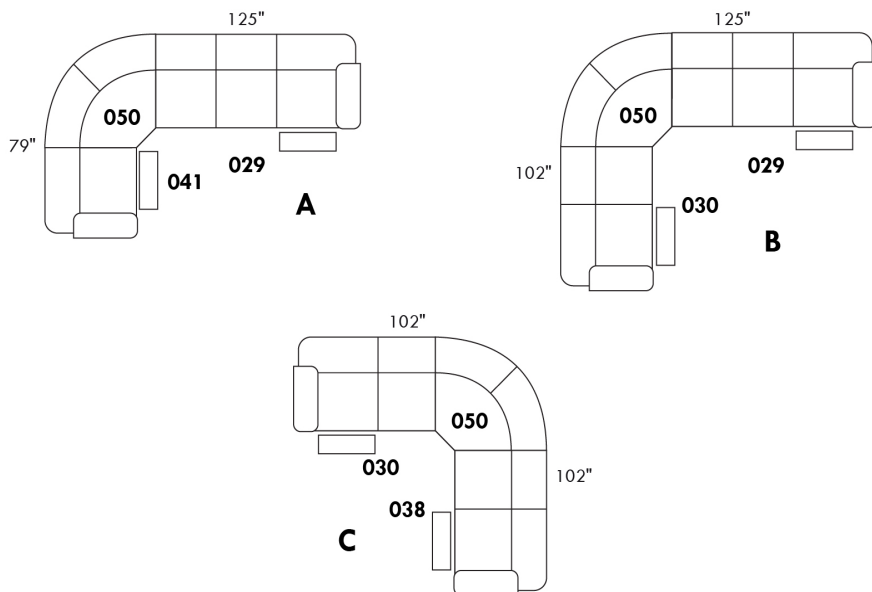

CONFIGURATIONS