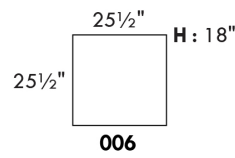

HARRISON

Hauteur complète 36" | Hauteur de siège 19" | Hauteur devant bras 26" | Profondeur d'assise 21"
Total Height 36" | Seat Height 19" | Arm Height 26" | Seat Depth 21"

www.jaymar.ca