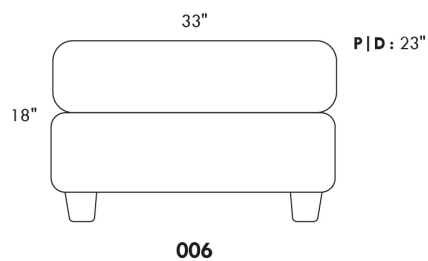

ORLEANS

Hauteur de siège 21" | Hauteur devant bras 26" | Profondeur d'assise 20"
Seat Height 21" | Arm Height 26" | Seat Depth 20"

www.jaymar.ca