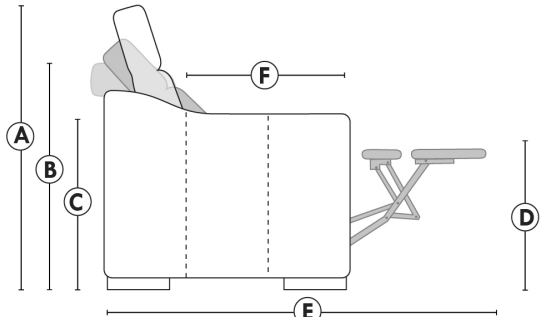

Spécifications | Specifications

1. ☐ Appui-tête levé / Headrest up
   - ☐ Appui-tête baissé / Headrest down
   - ☐ Complètement incliné / Fully reclined
- (A) Hauteur complète 40" / Total Height
  - (B) Hauteur appui-tête baissé 33" / Height headrest down
  - (C) Hauteur du bras 24" / Arm Height
  - (D) Hauteur du siège 19,5" / Seat height
  - (E) Profondeur incliné 65" / Depth fully reclined
  - (F) Profondeur d'assise 20" ou/ou 22" / Seat depth