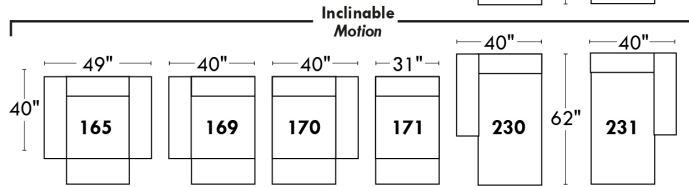

LINEA 30

Siège 30" de large | 30" Seat Width