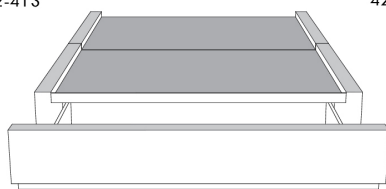

**Rangement à tiroir frontal
With Front Drawer**
440-441-442
Base lit simple N/D | Single base N/A