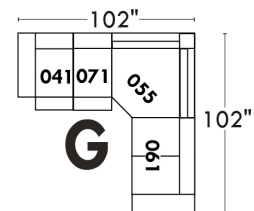

Autres | Others

LINEA 30

Siège 23" de large | 23" Seat Width

Fauteuil berçant, pivotant et inclinable
Swivel rocking motion chair

Autres | Others

ROTTERDAM

FEATURES:

- *Wall hugger power recliners with full footrest (manual n/a).
- Manual adjustable headrest on all items (2 on square corner & stationary on wedge).
- Seat cushions with shaped foam + 1" layer of memory foam on top; arm with memory foam.
- Stitching: Small thread in fabric & large flat thread in leather.
- Lounge chair reclining back items with "Push Back" mechanism; wall clearance 10".
- *Excludes 043 & 163 chairs: Wall clearance 16"
- Chairs 043 & 163: arms with NO METAL insert.
- Note: 2 recliner seats separated by a corner can not be opened at the same time. No recliner seats beside #155 Small Square Corner.