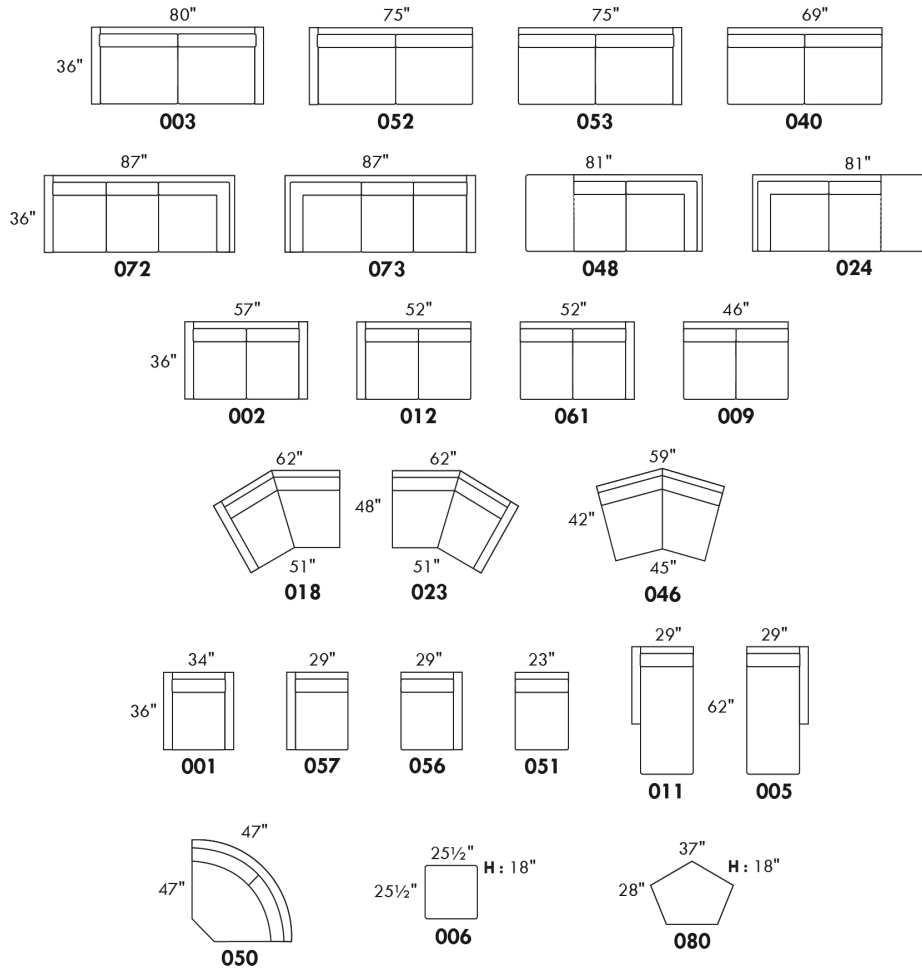

SHIRAZ

Hauteur complète 35" | Hauteur de siège 20" | Hauteur devant bras 27" | Profondeur d'assise 20"
Total Height 35" | Seat Height 20" | Arm Height 27" | Seat Depth 20"