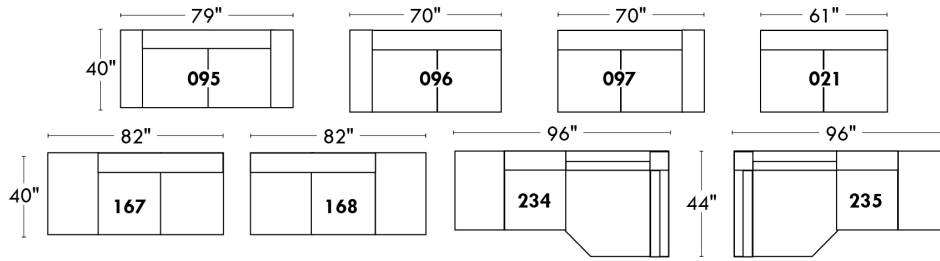

LINEA 30

Siège 30" de large | 30" Seat Width