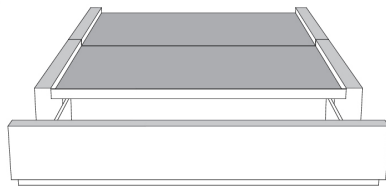

Rangement à tiroir frontal
With Front Drawer
440-441

Base lit simple N/D | Single base N/A