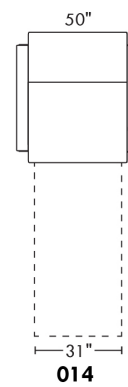

ESTHER

Hauteur complète 35" | Hauteur de siège 19" | Hauteur devant bras 26" | Profondeur d'assise 21"
Total Height 35" | Seat Height 19" | Arm Height 26" | Seat Depth 21"

www.jaymar.ca