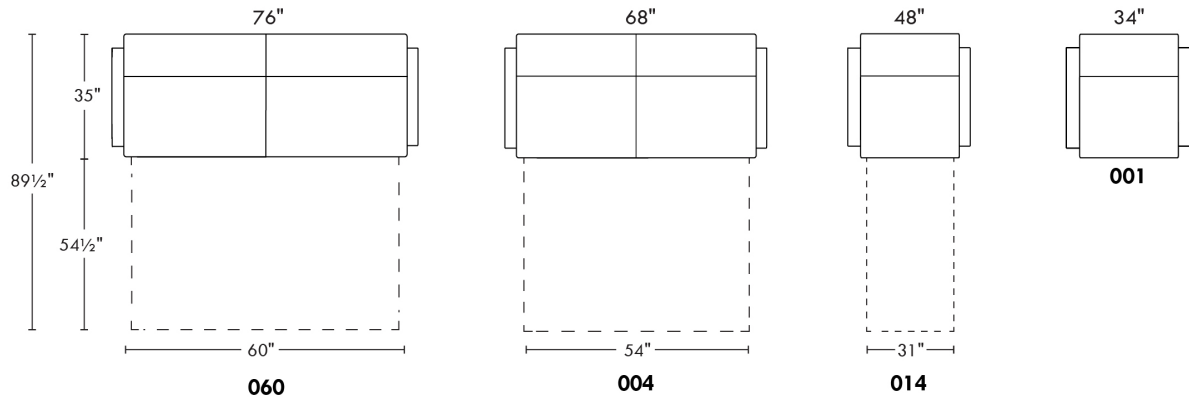

YARIS

Hauteur complète 35" | Hauteur de siège 18" | Hauteur devant bras 25½" | Profondeur d'assise 21"
Total Height 35" | Seat Height 18" | Arm Height 25½" | Seat Depth 21"

www.jaymar.ca