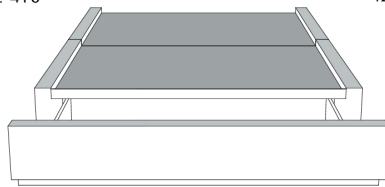

**Rangement à tiroir frontal
With Front Drawer**
440-441-442
Base lit simple N/D | Single base N/A