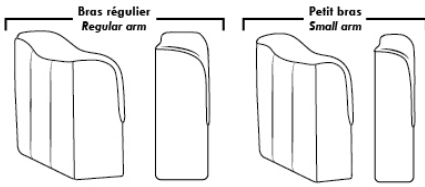

LEONARDO

OPTIMA

Spécifications | Specifications

☐ Appui-tête levé / Headrest up
☐ Appui-tête baissé / Headrest down
☐ Complètement incliné / Fully reclined

(A) Hauteur complète 40" / Total Height
(B) Hauteur appui-tête baissé 33" / Height headrest down
(C) Hauteur du bras 24" / Arm Height
(D) Hauteur du siège 19,5" / Seat height
(E) Profondeur inclinée 65" / Depth fully reclined
(F) Profondeur d'assise 20" ou/ou 22" / Seat depth
(G) Profondeur appui-tête monté 36" / Depth with headrest up

Siège 30" de large | 30" Seat Width

80" x 40" 095	71" x 40" 096	71" x 40" 097	61" x 40" 021
96" x 40" 234	82" x 40" 167	82" x 40" 168	
96" x 44" 235	Allongé à rangement / Bumper with storage		
	82" x 40" 223	82" x 40" 224	
50" x 40" 017	41" x 40" 175	41" x 40" 176	31" x 40" 177
		41" x 62" 173	41" x 62" 174
42"/44" Profondeur Depth			
Inclinable / Motion		Dos inclinable / Push back	
50" x 40" 165	41" x 40" 169	41" x 40" 170	31" x 40" 171
		41" x 62" 230	41" x 62" 231
42"/44" Profondeur Depth			
Allongé à rangement / Bumper with storage			
52" x 40" 178	52" x 40" 179	52" x 40" 221	52" x 40" 222

Siège 23" de large | 23" Seat Width

66" x 40" 002	57" x 40" 012	57" x 40" 061	47" x 40" 009
68" x 40" 086	68" x 40" 045	89" x 40" 048	89" x 40" 024
Allongé à rangement / Bumper with storage			
68" x 40" 186	68" x 40" 187		
43" x 40" 001	34" x 40" 057	34" x 40" 056	24" x 40" 051
		34" x 62" 011	34" x 62" 005
42"/44" Profondeur Depth			
Inclinable / Motion		Dos inclinable / Push back	
43" x 40" 044	34" x 40" 041	34" x 40" 042	24" x 40" 071
		34" x 62" 232	34" x 62" 233
42"/44" Profondeur Depth			
Allongé à rangement / Bumper with storage			
		45" x 40" 188	45" x 40" 189
90" x 40" 003	81" x 40" 052	81" x 40" 053	71" x 40" 040

Autres | Others

Fauteuil berçant, pivotant et inclinable
Swivel, rocking motion chair

N'est pas un mécanisme protège-mur / Not a wall hugger mechanism
Dégagement mural: 16" / Wall clearance: 16"

Simple / Single: 30" x 34" x 19" H=42" **043**

Double: 33" x 34" x 22" H=42" **163**

Centre rond / Wedge: 49" x 49" x 33" H 050	Coin carré / Square corner: 44" x 44" x 40" H 055	Petit coin carré / Small corner: 40" x 40" x 40" H 155	Pouf à rangement / Storage ottoman: 30" x 22" x 17" H 124	Rangement à angle / Wedge storage: 25" x 35" x 10" H=22" 159	Rangement droit / Straight storage: 10" x 35" x 22" H=22" 160	Petit rangement à angle / Small Wedge storage: 20" x 35" x 10" H=22" 190

30" Populaires | Popular CONFIGURATIONS 23"

81" x 40" 169 170	113" x 40" 169 171 174	116" x 40" 096 055 171 170	67" x 40" 041 042	92" x 40" 041 071 005	102" x 40" 012 055 071 042	102" x 40" 041 071 024

Nos produits sont fabriqués à la main et des variations mineures peuvent survenir. / Our product is hand-made and minor variations can occur.