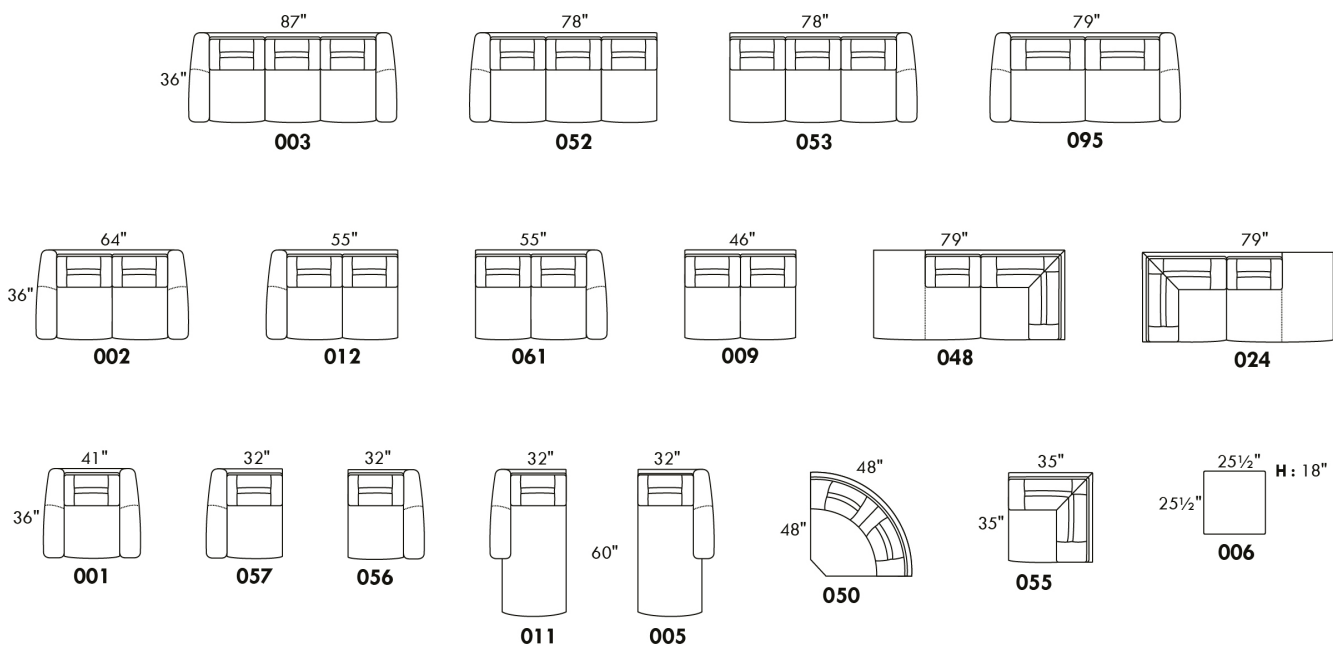

LIMBO

Hauteur complète 34" | Hauteur de siège 18" | Profondeur d'assise 21"
Total Height 34" | Seat Height 18" | Seat Depth 21"