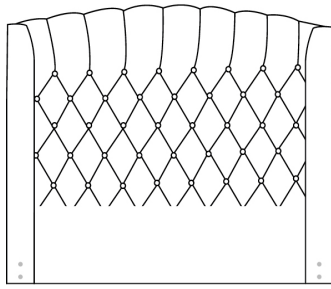

Tête de lit avec oreilles | Headboard with wings
400 - 401 - 402 - 403

Tête de lit **MELANIE** Headboard

(voir la liste de prix 99905) | (See Price list 99905)

TÊTE DE LIT | HEADBOARD

Option de clous | Nail options

Lit grandeur complète | Complete bed size

	Large | Wide L x P/D x H	Mince | Narrow L x P/D x H
K	87 x 90 x 56	87 x 88 x 56
Q	69 x 90 x 56	69 x 88 x 56
D	64 x 86 x 56	64 x 84 x 56
S	49 x 86 x 56	49 x 84 x 56