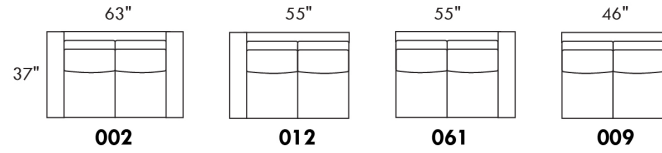

RIOPEL

Hauteur complète 35" | Hauteur de siège 19" | Profondeur d'assise 21"/22"
Total Height 35" | Seat Height 19" | Seat Depth 21"/22"

www.jaymar.ca