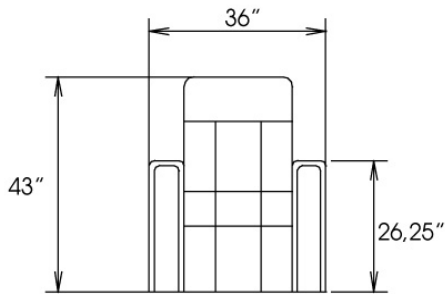

351

Toutes les dimensions indiquées sont au pouce près. Nos produits sont fabriqués à la main et des variations mineures peuvent survenir.
All dimensions indicated are to the nearest inch. Our product is hand-made and minor variations can occur.

RZ011-09