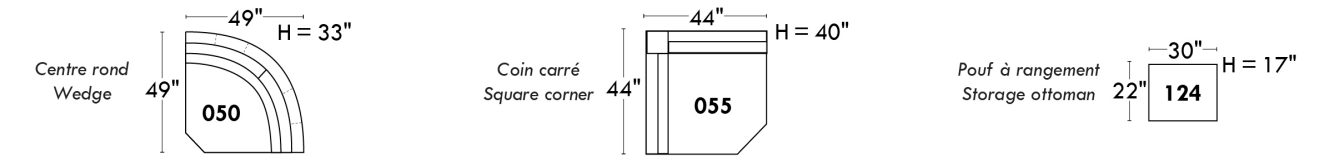

Autres | Others

www.jaymar.ca
Toutes les dimensions indiquées sont au pouce près. Nos produits sont fabriqués à la main et des variations mineures peuvent survenir.
All dimensions indicated are to the nearest inch. Our product is hand-made and minor variations can occur.