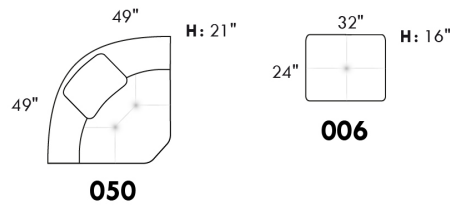

PARIS

Hauteur complète 28"/35" | Hauteur de siège 16½" | Hauteur devant bras 21" | Profondeur d'assise 23"
Total Height 28"/35" | Seat Height 16½" | Arm Height 21" | Seat Depth 23"