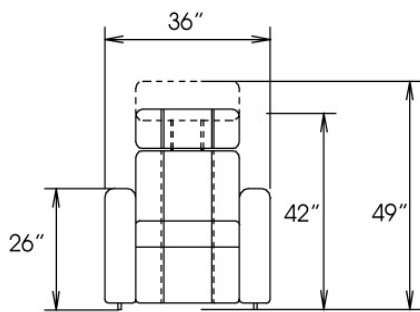

352

Toutes les dimensions indiquées sont au pouce près. Nos produits sont fabriqués à la main et des variations mineures peuvent survenir.
All dimensions indicated are to the nearest inch. Our product is hand-made and minor variations can occur.

RZ011-09