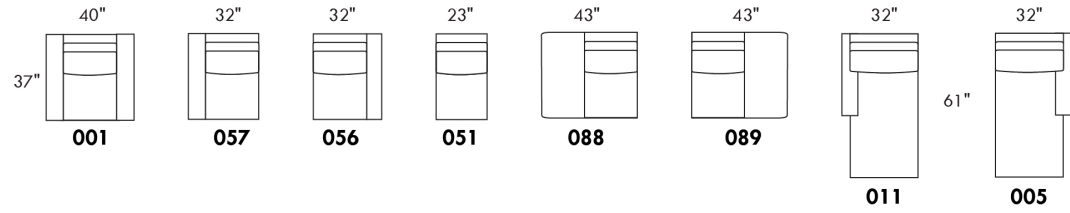

RIOPEL

Hauteur complète 35" | Hauteur de siège 19" | Profondeur d'assise 21"/22"
Total Height 35" | Seat Height 19" | Seat Depth 21"/22"

www.jaymar.ca