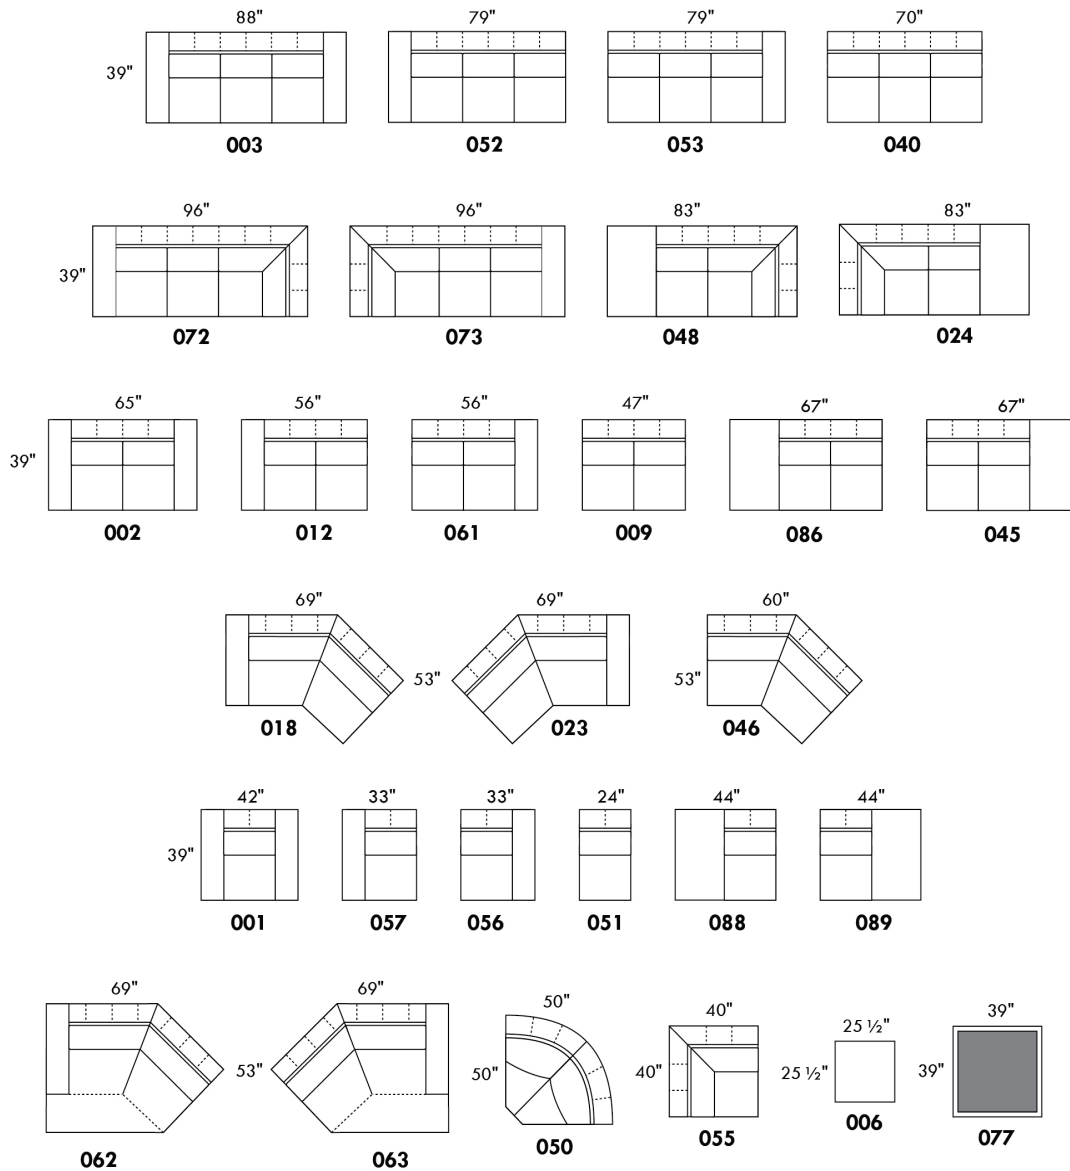

EXCALIBUR

Hauteur complète 34" | Profondeur d'assise 21"
Total Height 34" | Seat Depth 21"

	LG90	LG186	LG181	LG128	LG185	LG143	LG143	LG180
Hauteur Height	4 1/2"	5 1/2"	5 1/2"	6"	6 3/4"	6 3/4"	6 3/4"	6 3/4"
Hauteur: siège Seat height	15 1/2"	16 1/2"	16 1/2"	17"	17 3/4"	17 3/4"	17 3/4"	17 3/4"

www.jaymar.ca