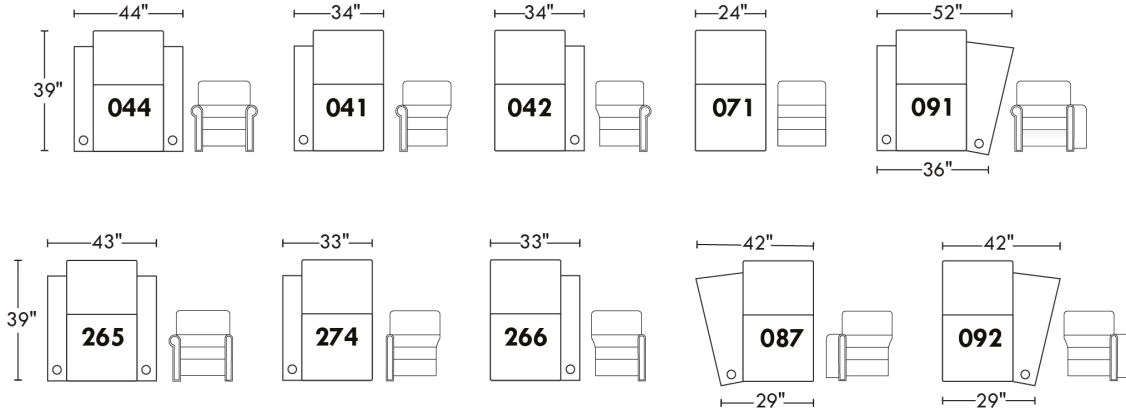

40111

home
theatreseries

Hauteur avant bras : 25"
Hauteur siège : 19"
Profondeur d'assise : 22"

Arm Height : 25"
Seat Height : 19"
Seat Depth : 22"