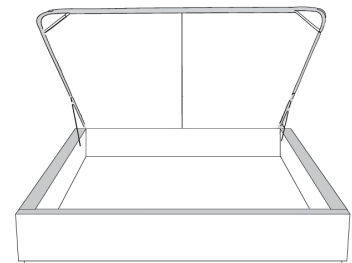

Avec rangement | With Storage
430-431