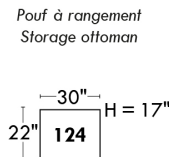

Autres | Others

LINEA 30

Siège 23" de large | 23" Seat Width

Fauteuil berçant, pivotant et inclinable
Swivel rocking motion chair

Autres | Others

ROTTERDAM

FEATURES:

- *Wall hugger power recliners with full footrest (manual n/a).
- Manual adjustable headrest on all items (2 on square corner & stationary on wedge).
- Seat cushions with shaped foam + 1" layer of memory foam on top; arm with memory foam.
- Stitching: Small thread in fabric & large flat thread in leather.
- Lounge chair reclining back items with "Push Back" mechanism; wall clearance 10".
- *Excludes 043 & 163 chairs: Wall clearance 16"
- Chairs 043 & 163: arms with NO METAL insert.
- Note: 2 recliner seats separated by a corner can not be opened at the same time. No recliner seats beside #155 Small Square Corner.