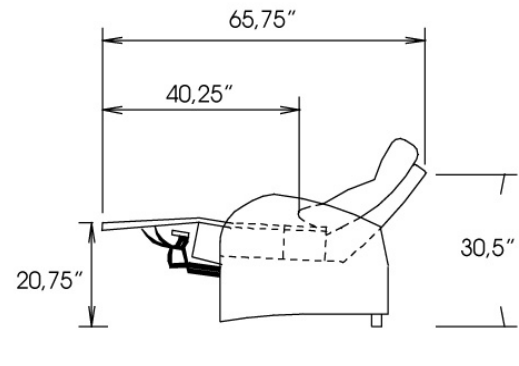

351

Toutes les dimensions indiquées sont au pouce près. Nos produits sont fabriqués à la main et des variations mineures peuvent survenir.
All dimensions indicated are to the nearest inch. Our product is hand-made and minor variations can occur.

RZ011-09