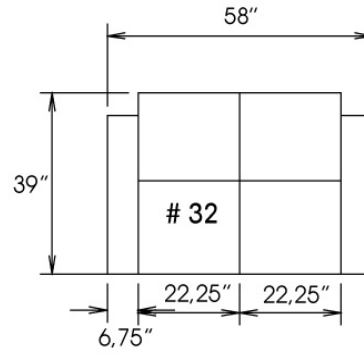

352

Toutes les dimensions indiquées sont au pouce près. Nos produits sont fabriqués à la main et des variations mineures peuvent survenir.
All dimensions indicated are to the nearest inch. Our product is hand-made and minor variations can occur.

RZ011-09