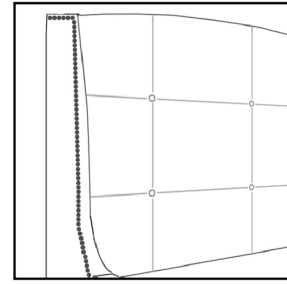

Silver - Copper - Pewter - Brass
7/8" diamètre

Base avec contour LARGE 4" | Base with WIDE contour 4"

Grandeur | Size King: 87 x 79 x 12 | Queen: 69 x 79 x 12 | Double: 64 x 75 x 12 | Simple/Single: 49 x 75 x 12