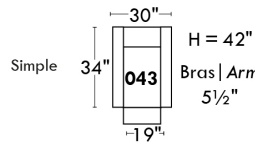

Autres | Others

LINEA 30

Siège 23" de large | 23" Seat Width

Fauteuil berçant, pivotant et inclinable
Swivel rocking motion chair

Autres | Others

ROTTERDAM

FEATURES:

- *Wall hugger power recliners with full footrest (manual n/a).
- Manual adjustable headrest on all items (2 on square corner & stationary on wedge).
- Seat cushions with shaped foam + 1" layer of memory foam on top; arm with memory foam.
- Stitching: Small thread in fabric & large flat thread in leather.
- Lounge chair reclining back items with "Push Back" mechanism; wall clearance 10".
- *Excludes 043 & 163 chairs: Wall clearance 16"
- Chairs 043 & 163: arms with NO METAL insert.
- Note: 2 recliner seats separated by a corner can not be opened at the same time. No recliner seats beside #155 Small Square Corner.