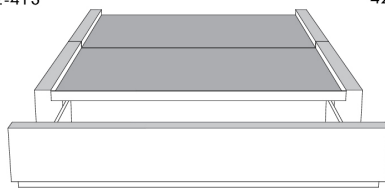

**Rangement à tiroir frontal
With Front Drawer**
440-441-442
Base lit simple N/D | Single base N/A