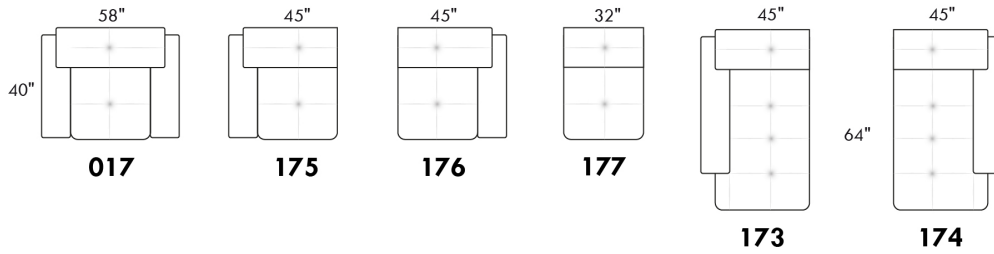

PARIS

Hauteur complète 28"/35" | Hauteur de siège 16½" | Hauteur devant bras 21" | Profondeur d'assise 23"
Total Height 28"/35" | Seat Height 16½" | Arm Height 21" | Seat Depth 23"