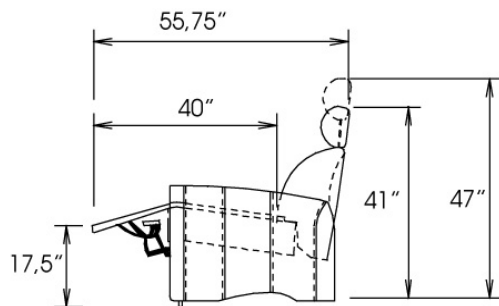

352

Toutes les dimensions indiquées sont au pouce près. Nos produits sont fabriqués à la main et des variations mineures peuvent survenir.
All dimensions indicated are to the nearest inch. Our product is hand-made and minor variations can occur.

RZ011-09