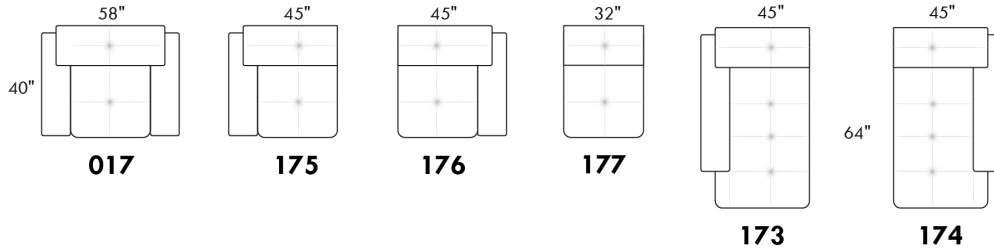

TOULOUSE

Hauteur complète 28"/35" | Hauteur de siège 16½" | Hauteur devant bras 21" | Profondeur d'assise 23"
Total Height 28"/35" | Seat Height 16½" | Arm Height 21" | Seat Depth 23"