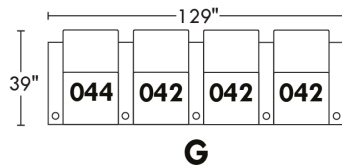

42444

home
theatre series

Hauteur avant bras : 24"
Hauteur siège : 18"
Profondeur d'assise : 22 1/2"
Arm Height : 24"
Seat Height : 18"
Seat Depth : 22 1/2"

Configurations