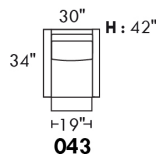

Fauteuil berçant, pivotant et inclinable
Swivel and rocking motion chair