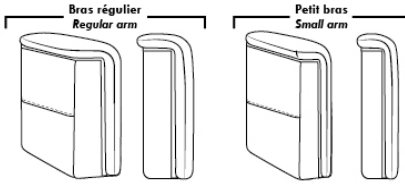

MELBOURNE

OPTIMA

Spécifications | Specifications

- ☐ Appui-tête levé / Headrest up
- ☐ Appui-tête baissé / Headrest down
- ☐ Complètement incliné / Fully reclined

(A) Hauteur complète 40" / Total Height
(B) Hauteur appui-tête baissé 33" / Height headrest down
(C) Hauteur du bras 24,5" / Arm Height
(D) Hauteur du siège 19,5" / Seat height
(E) Profondeur inclinée 65" / Depth fully reclined
(F) Profondeur d'assise 20" ou/ou 22" / Seat depth
(G) Profondeur appui-tête monté 36" / Depth with headrest up

Siège 30" de large | 30" Seat Width

81" 71" 71" 61"
40" 095 096 097 021
96" 82" 82"
40" 234 167 168
44"
96" 82" 82"
44" 235 223 224
Allongé à rangement / Bumper with storage
51" 41" 41" 31" 41" 41"
40" 017 175 176 177 173 62" 174
42"/44" Profondeur Depth
Incinable / Motion 165 169 170 171 230 62" 231
40" 42"/44" Profondeur Depth
Dos inclinable / Push back
52" 52" 52" 52"
40" 178 179 221 222
Allongé à rangement / Bumper with storage

Siège 23" de large | 23" Seat Width

67" 57" 57" 47"
40" 002 012 061 009
68" 68" 89" 89"
40" 086 045 048 024
44"
68" 68"
40" 186 187
Allongé à rangement / Bumper with storage
44" 44" 34" 34" 24" 34" 34"
40" 001 057 056 051 011 62" 005
42"/44" Profondeur Depth
45" 45"
40" 088 089
Incinable / Motion 044 041 042 071 232 62" 233
40" 42"/44" Profondeur Depth
Dos inclinable / Push back
91" 81" 81" 71"
40" 003 052 053 040
Allongé à rangement / Bumper with storage

Autres | Others

Fauteuil berçant, pivotant et inclinable
Swivel, rocking motion chair

N'est pas un mécanisme protège-mur / Not a wall hugger mechanism
Dégagement mural: 16" / Wall clearance: 16"

Simple / Single: 30" H=42", 34" W, 19" D, 043

Double: 33" H=42", 34" W, 22" D, 163

Centre rond / Wedge
49" H=33", 050

Coin carré / Square corner
44" H=40", 055

Petit coin carré / Small corner
40" H=40", 155

Pouf à rangement / Storage ottoman
30" H=17", 22" W, 124

Rangement à angle / Wedge storage
25" H=22", 35" W, 10" D, 159

Rangement droit / Straight storage
10" H=22", 35" W, 160

Petit rangement à angle / Small Wedge storage
20" H=22", 35" W, 10" D, 190

30" Populaires | Popular CONFIGURATIONS 23"

82" 113" 115" 115" 102" 102"
40" 169 170 169 171 174 096 055 041 042 041 071 005 012 055 041 071
62" 62" 62" 102" 89"
115" 96" 102"
40" 169 171 235 171 170 042 071 042 024