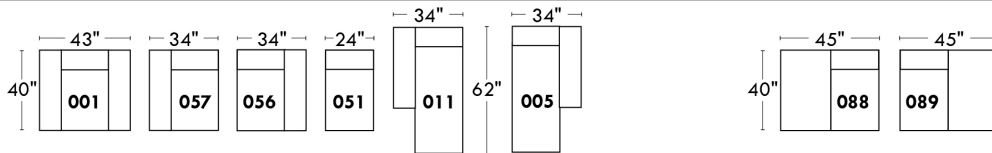

Autres | Others

LINEA 30

Siège 23" de large | 23" Seat Width

Fauteuil berçant, pivotant et inclinable
Swivel rocking motion chair

Autres | Others

ROTTERDAM

FEATURES:

- *Wall hugger power recliners with full footrest (manual n/a).
- Manual adjustable headrest on all items (2 on square corner & stationary on wedge).
- Seat cushions with shaped foam + 1" layer of memory foam on top; arm with memory foam.
- Stitching: Small thread in fabric & large flat thread in leather.
- Lounge chair reclining back items with "Push Back" mechanism; wall clearance 10".
- *Excludes 043 & 163 chairs: Wall clearance 16"
- Chairs 043 & 163: arms with NO METAL insert.
- Note: 2 recliner seats separated by a corner can not be opened at the same time. No recliner seats beside #155 Small Square Corner.