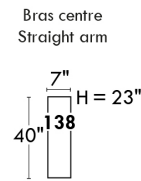

Autres | Others

LINEA 30

Siège 23" de large | 23" Seat Width

Fauteuil berçant, pivotant et inclinable
Swivel rocking motion chair

Autres | Others

ROTTERDAM

FEATURES:

- *Wall hugger power recliners with full footrest (manual n/a).
- Manual adjustable headrest on all items (2 on square corner & stationary on wedge).
- Seat cushions with shaped foam + 1" layer of memory foam on top; arm with memory foam.
- Stitching: Small thread in fabric & large flat thread in leather.
- Lounge chair reclining back items with "Push Back" mechanism; wall clearance 10".
- *Excludes 043 & 163 chairs: Wall clearance 16"
- Chairs 043 & 163: arms with NO METAL insert.
- Note: 2 recliner seats separated by a corner can not be opened at the same time. No recliner seats beside #155 Small Square Corner.