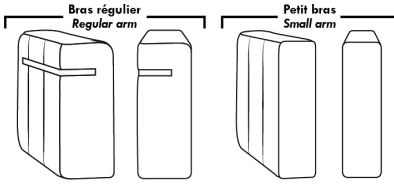

ROTTERDAM

OPTIMA

Spécifications | Specifications

☐ Appui-tête levé Headrest up
☐ Appui-tête baissé Headrest down
☐ Complètement incliné Fully reclined

(A) Hauteur complète 40" Total Height
(B) Hauteur appui-tête baissé 33" Height headrest down
(C) Hauteur du bras 24" Arm Height
(D) Hauteur du siège 19,5" Seat height
(E) Profondeur inclinée 65" Depth fully reclined
(F) Profondeur d'assise 20" ou/ou 22" Seat depth
(G) Profondeur appui-tête monté 36" Depth with headrest up

Siège 30" de large | 30" Seat Width

81" 71" 71" 61"
40" 095 096 097 021
96" 82" 82"
40" 234 167 168
44"
96" 82" 82"
44" 235 223 224
Allongé à rangement Bumper with storage
51" 41" 41" 31" 41" 41"
40" 017 175 176 177 173 174
62" 42"/44" Profondeur Depth
Inclinable Motion Dos inclinable Push back
51" 41" 41" 31" 41" 41"
40" 165 169 170 171 230 231
62" 42"/44" Profondeur Depth
Allongé à rangement Bumper with storage
52" 52" 52" 52"
40" 178 179 221 222

Siège 23" de large | 23" Seat Width

67" 57" 57" 47"
40" 002 012 061 009
68" 68" 89" 89"
40" 086 045 048 024
44"
68" 68"
40" 186 187
Allongé à rangement Bumper with storage
44" 44" 34" 34" 24" 24" 34" 34"
40" 001 057 056 051 011 005
62" 42"/44" Profondeur Depth
Inclinable Motion Dos inclinable Push back Allongé à rangement Bumper with storage
44" 34" 34" 24" 34" 34" 45" 45"
40" 044 041 042 071 232 233 188 189
62" 42"/44" Profondeur Depth
91" 81" 81" 71"
40" 003 052 053 040

Autres | Others

Fauteuil berçant, pivotant et inclinable / **Swivel, rocking motion chair**

N'est pas un mécanisme protège-mur / Not a wall hugger mechanism

Dégagement mural: 16" / Wall clearance: 16"

30" Populaires | Popular CONFIGURATIONS 23"