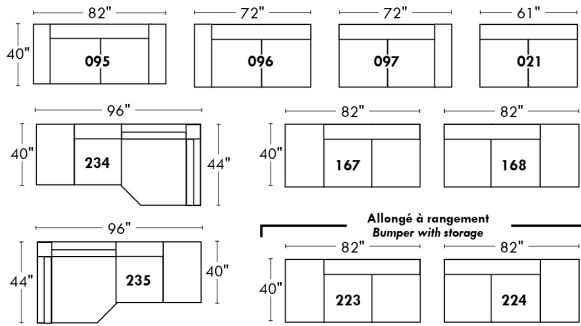

Siège 30" de large | 30" Seat Width