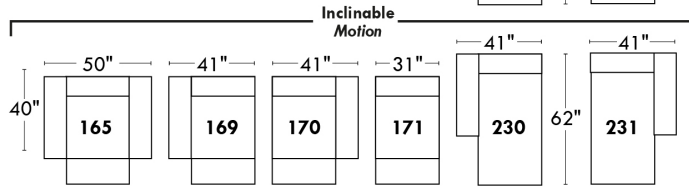

LINEA 30

Siège 30" de large | 30" Seat Width