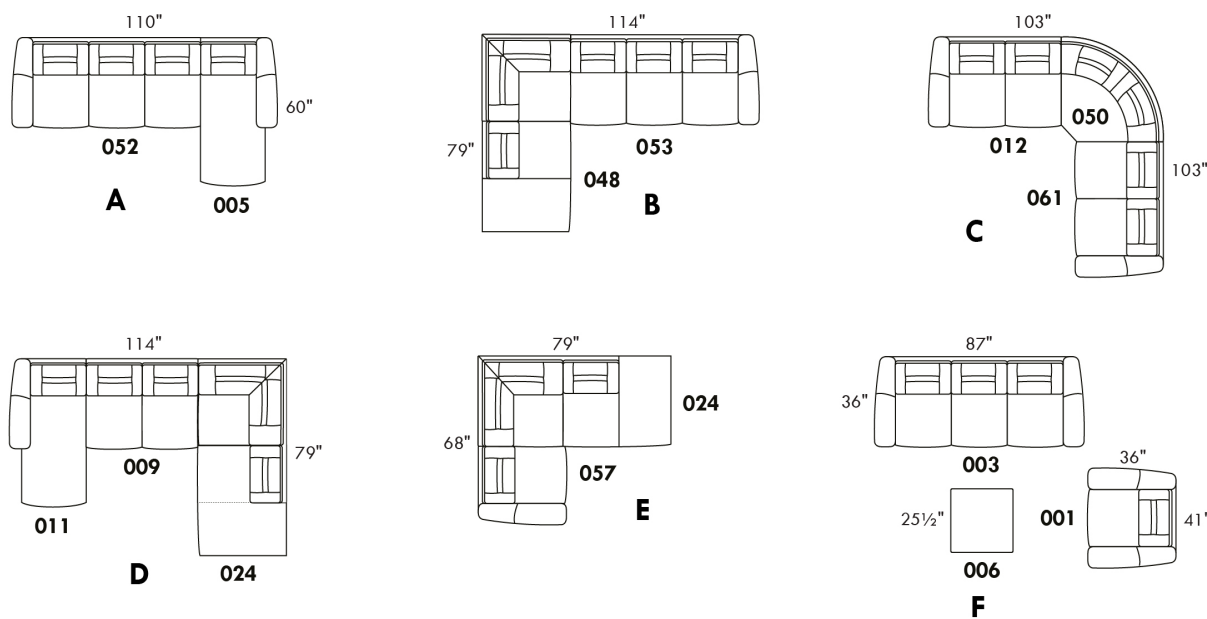

CONFIGURATIONS