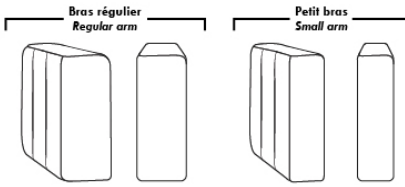

BUDAPEST

OPTIMA