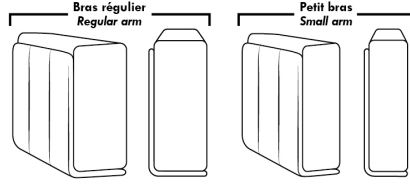

BERLIN

OPTIMA

Spécifications | Specifications

☐ Appui-tête levé Headrest up
☐ Appui-tête baissé Headrest down
☐ Complètement incliné Fully reclined

(A) Hauteur complète 40" Total Height
(B) Hauteur appui-tête baissé 33" Height headrest down
(C) Hauteur du bras 24" Arm Height
(D) Hauteur du siège 19,5" Seat height
(E) Profondeur inclinée 65" Depth fully reclined
(F) Profondeur d'assise 20" ou/ or 22" Seat depth
(G) Profondeur appui-tête monté 36" Depth with headrest up

Siège 30" de large | 30" Seat Width

Siège 23" de large | 23" Seat Width

Autres | Others

Fauteuil berçant, pivotant et inclinable
N'est pas un mécanisme protège-mur
Dégagement mural: 16"

Swivel, rocking motion chair
Not a wall hugger mechanism
Wall clearance: 16"

30" Populaires | Popular CONFIGURATIONS 23"