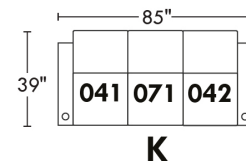

Configurations