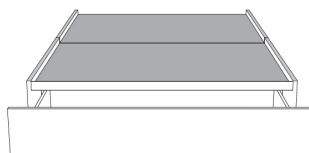

**Rangement à tiroir frontal
With Front Drawer**
540-541-542
Base lit simple N/D | Single base N/A