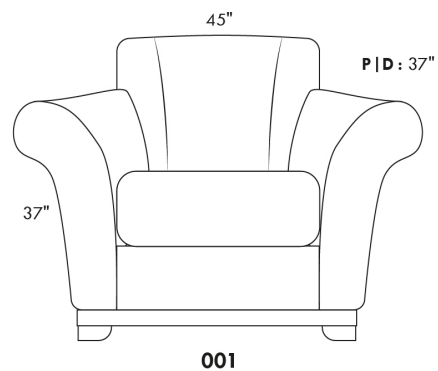

Hauteur de siège 20" | Hauteur devant bras 28" | Profondeur d'assise 20"
Seat Height 20" | Arm Height 28" | Seat Depth 20"