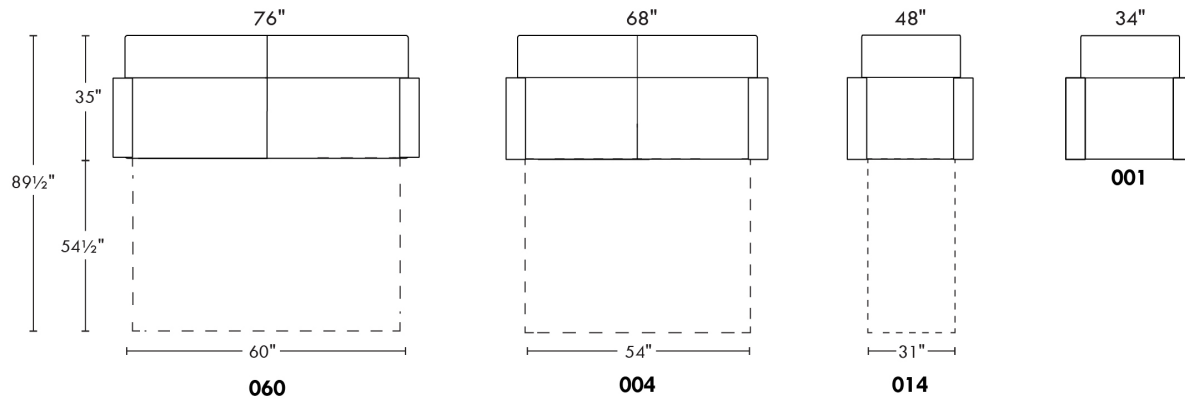

ECHO

Hauteur complète 35" | Hauteur de siège 18" | Hauteur devant bras 25½" | Profondeur d'assise 21"
Total Height 35" | Seat Height 18" | Arm Height 25½" | Seat Depth 21"

www.jaymar.ca