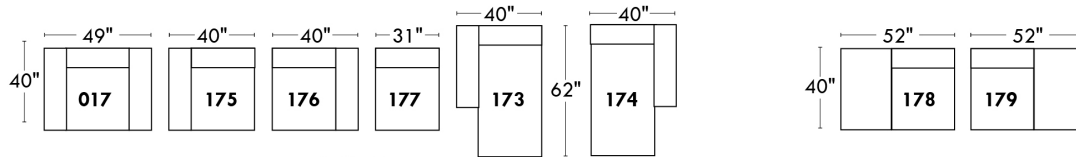

LINEA 30

Siège 30" de large | 30" Seat Width