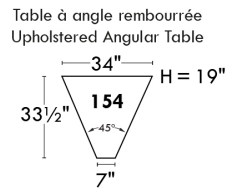

Autres | Others

LINEA 30

Siège 23" de large | 23" Seat Width

Fauteuil berçant, pivotant et inclinable
Swivel rocking motion chair

Autres | Others

ROTTERDAM

FEATURES:

- *Wall hugger power recliners with full footrest (manual n/a).
- Manual adjustable headrest on all items (2 on square corner & stationary on wedge).
- Seat cushions with shaped foam + 1" layer of memory foam on top; arm with memory foam.
- Stitching: Small thread in fabric & large flat thread in leather.
- Lounge chair reclining back items with "Push Back" mechanism; wall clearance 10".
- *Excludes 043 & 163 chairs: Wall clearance 16"
- Chairs 043 & 163: arms with NO METAL insert.
- Note: 2 recliner seats separated by a corner can not be opened at the same time. No recliner seats beside #155 Small Square Corner.