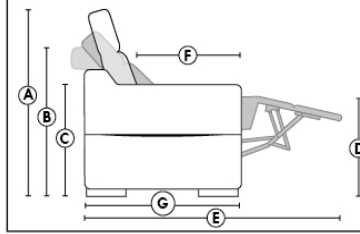

Spécifications | Specifications