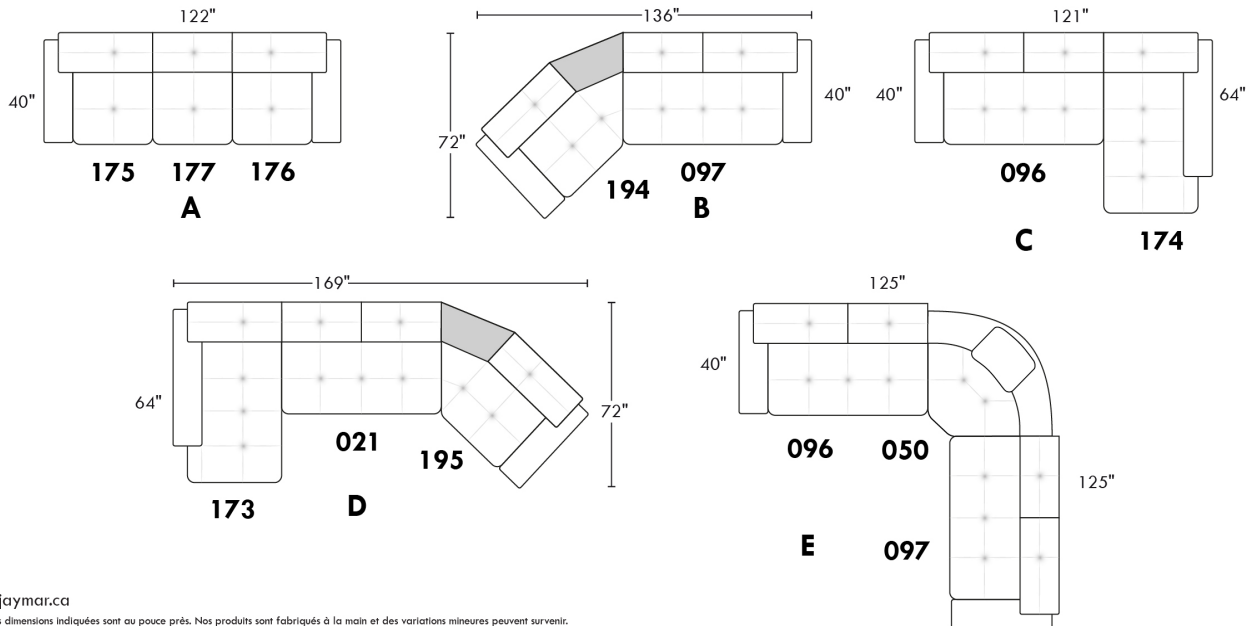

CONFIGURATIONS

www.jaymar.ca
Toutes les dimensions indiquées sont au pouce près. Nos produits sont fabriqués à la main et des variations mineures peuvent survenir.
All dimensions indicated are to the nearest inch. Our product is hand-made and minor variations can occur.