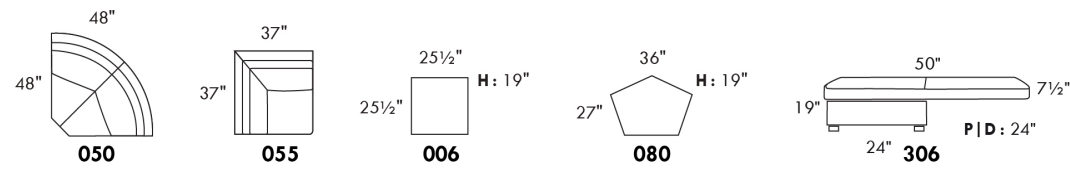

RIOPEL

Hauteur complète 35" | Hauteur de siège 19" | Profondeur d'assise 21"/22"
Total Height 35" | Seat Height 19" | Seat Depth 21"/22"

www.jaymar.ca