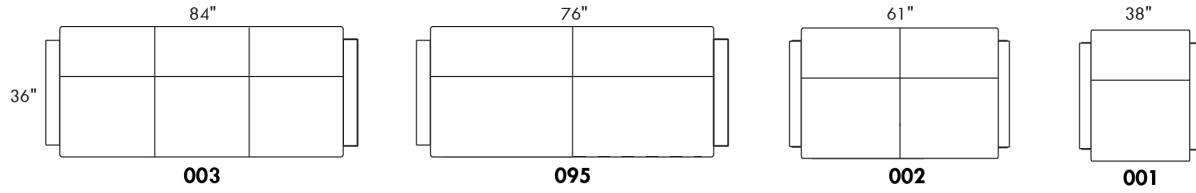

MIAMI

Hauteur complète 35" | Hauteur de siège 19" | Hauteur devant bras 26" | Profondeur d'assise 21"
Total Height 35" | Seat Height 19" | Arm Height 26" | Seat Depth 21"

www.jaymar.ca