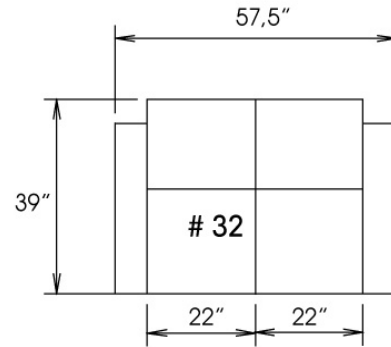

351

Toutes les dimensions indiquées sont au pouce près. Nos produits sont fabriqués à la main et des variations mineures peuvent survenir.
All dimensions indicated are to the nearest inch. Our product is hand-made and minor variations can occur.

RZ011-09