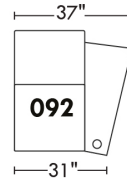

42444

home
theatre series

Hauteur avant bras : 24"
Hauteur siège : 18"
Profondeur d'assise : 22 1/2"
Arm Height : 24"
Seat Height : 18"
Seat Depth : 22 1/2"