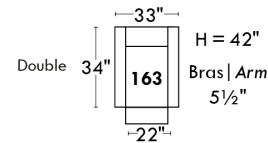

Autres | Others

LINEA 30

Siège 23" de large | 23" Seat Width

Fauteuil berçant, pivotant et inclinable
Swivel rocking motion chair

Autres | Others

ROTTERDAM

FEATURES:

- *Wall hugger power recliners with full footrest (manual n/a).
- Manual adjustable headrest on all items (2 on square corner & stationary on wedge).
- Seat cushions with shaped foam + 1" layer of memory foam on top; arm with memory foam.
- Stitching: Small thread in fabric & large flat thread in leather.
- Lounge chair reclining back items with "Push Back" mechanism; wall clearance 10".
- *Excludes 043 & 163 chairs: Wall clearance 16"
- Chairs 043 & 163: arms with NO METAL insert.
- Note: 2 recliner seats separated by a corner can not be opened at the same time. No recliner seats beside #155 Small Square Corner.