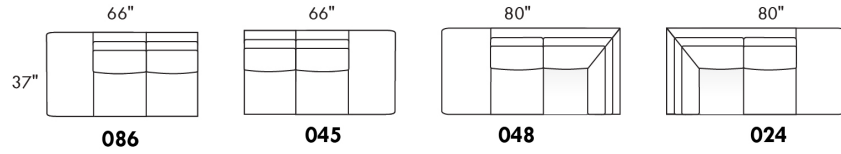

RIOPEL

Hauteur complète 35" | Hauteur de siège 19" | Profondeur d'assise 21"/22"
Total Height 35" | Seat Height 19" | Seat Depth 21"/22"

www.jaymar.ca