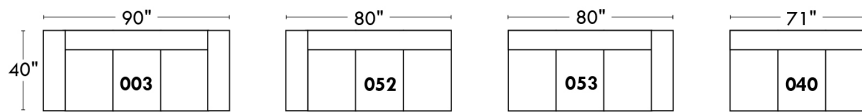

Autres | Others

LINEA 30

Siège 23" de large | 23" Seat Width

Fauteuil berçant, pivotant et inclinable
Swivel rocking motion chair

Autres | Others

ROTTERDAM

FEATURES:

- *Wall hugger power recliners with full footrest (manual n/a).
- Manual adjustable headrest on all items (2 on square corner & stationary on wedge).
- Seat cushions with shaped foam + 1" layer of memory foam on top; arm with memory foam.
- Stitching: Small thread in fabric & large flat thread in leather.
- Lounge chair reclining back items with "Push Back" mechanism; wall clearance 10".
- *Excludes 043 & 163 chairs: Wall clearance 16"
- Chairs 043 & 163: arms with NO METAL insert.
- Note: 2 recliner seats separated by a corner can not be opened at the same time. No recliner seats beside #155 Small Square Corner.