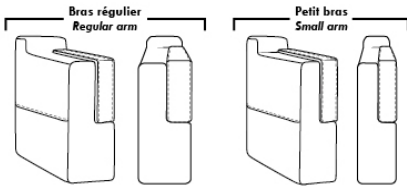

1. ☐ Appui-tête levé Headrest up
   - ☐ Appui-tête baissé Headrest down
   - ☐ Complètement incliné Fully reclined
2. **(A)** Hauteur complète 40" Total Height
   (B) Hauteur appui-tête baissé 33" Height headrest down
   (C) Hauteur du bras 24,5" Arm Height
   (D) Hauteur du siège 19,5" Seat height
   (E) Profondeur inclinée 65" Depth fully reclined
   (F) Profondeur d'assise 20" ou/ou 22" Seat depth
   (G) Profondeur appui-tête monté 36" Depth with headrest up

Siège 30" de large | 30" Seat Width

Siège 23" de large | 23" Seat Width

Autres | Others

Fauteuil berçant, pivotant et inclinable
Swivel, rocking motion chair
N'est pas un mécanisme protège-mur / Not a wall hugger mechanism
Dégagement mural: 16" / Wall clearance: 16"

30" Populaires | Popular CONFIGURATIONS 23"