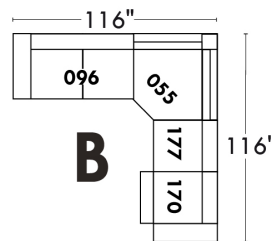

Autres | Others

LINEA 30

Siège 23" de large | 23" Seat Width

Fauteuil berçant, pivotant et inclinable
Swivel rocking motion chair

Autres | Others

ROTTERDAM

FEATURES:

- *Wall hugger power recliners with full footrest (manual n/a).
- Manual adjustable headrest on all items (2 on square corner & stationary on wedge).
- Seat cushions with shaped foam + 1" layer of memory foam on top; arm with memory foam.
- Stitching: Small thread in fabric & large flat thread in leather.
- Lounge chair reclining back items with "Push Back" mechanism; wall clearance 10".
- *Excludes 043 & 163 chairs: Wall clearance 16"
- Chairs 043 & 163: arms with NO METAL insert.
- Note: 2 recliner seats separated by a corner can not be opened at the same time. No recliner seats beside #155 Small Square Corner.