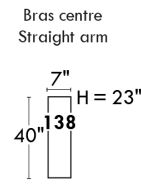

Autres | Others

LINEA 30

Siège 23" de large | 23" Seat Width

Fauteuil berçant, pivotant et inclinable
Swivel rocking motion chair

Autres | Others

ROTTERDAM

FEATURES:

- *Wall hugger power recliners with full footrest (manual n/a).
- Manual adjustable headrest on all items (2 on square corner & stationary on wedge).
- Seat cushions with shaped foam + 1" layer of memory foam on top; arm with memory foam.
- Stitching: Small thread in fabric & large flat thread in leather.
- Lounge chair reclining back items with "Push Back" mechanism; wall clearance 10".
- *Excludes 043 & 163 chairs: Wall clearance 16"
- Chairs 043 & 163: arms with NO METAL insert.
- Note: 2 recliner seats separated by a corner can not be opened at the same time. No recliner seats beside #155 Small Square Corner.