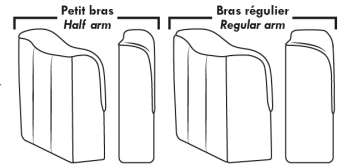

Autres | Others

LINEA 30

Siège 23" de large | 23" Seat Width

Fauteuil berçant, pivotant et inclinable
Swivel rocking motion chair

Autres | Others

ROTTERDAM

FEATURES:

- *Wall hugger power recliners with full footrest (manual n/a).
- Manual adjustable headrest on all items (2 on square corner & stationary on wedge).
- Seat cushions with shaped foam + 1" layer of memory foam on top; arm with memory foam.
- Stitching: Small thread in fabric & large flat thread in leather.
- Lounge chair reclining back items with "Push Back" mechanism; wall clearance 10".
- *Excludes 043 & 163 chairs: Wall clearance 16"
- Chairs 043 & 163: arms with NO METAL insert.
- Note: 2 recliner seats separated by a corner can not be opened at the same time. No recliner seats beside #155 Small Square Corner.