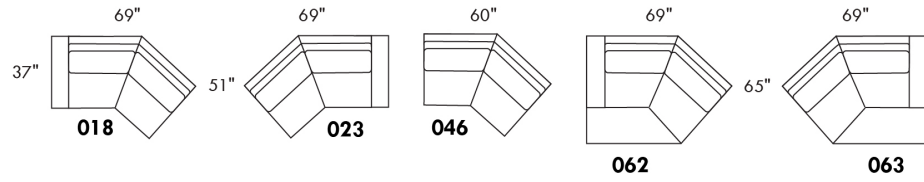

RIOPEL

Hauteur complète 35" | Hauteur de siège 19" | Profondeur d'assise 21"/22"
Total Height 35" | Seat Height 19" | Seat Depth 21"/22"

www.jaymar.ca