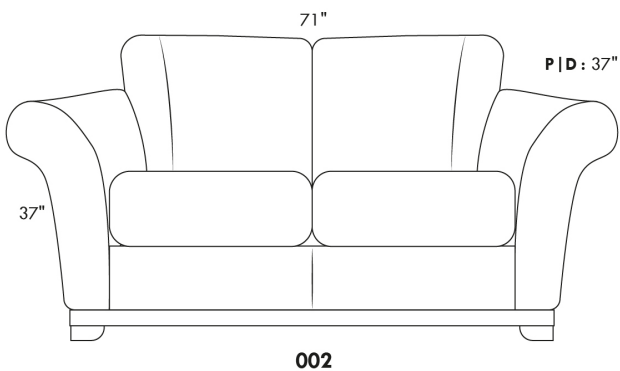

Hauteur de siège 20" | Hauteur devant bras 28" | Profondeur d'assise 20"
Seat Height 20" | Arm Height 28" | Seat Depth 20"