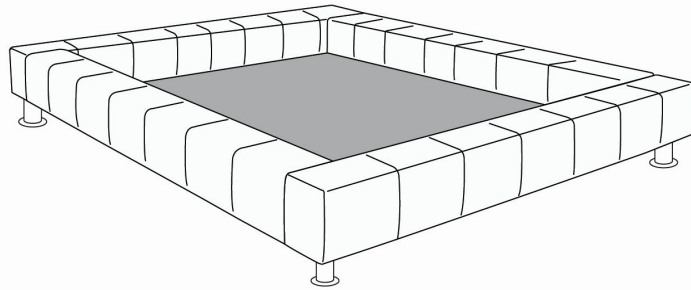

BRIDGE

Lit bridge *Bed items*

Base de Lit/Bed base

372 California King (US only/seulement) | 380 King | 360 Queen | 314 Simple/ Single