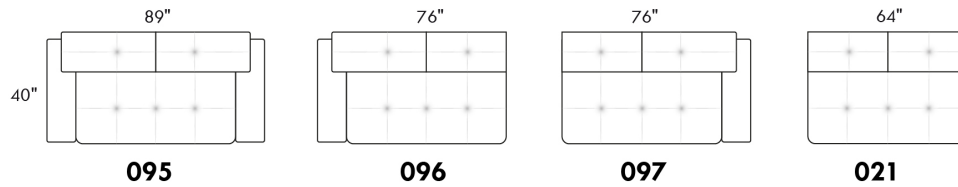

PARIS

Hauteur complète 28"/35" | Hauteur de siège 16½" | Hauteur devant bras 21" | Profondeur d'assise 23"
Total Height 28"/35" | Seat Height 16½" | Arm Height 21" | Seat Depth 23"