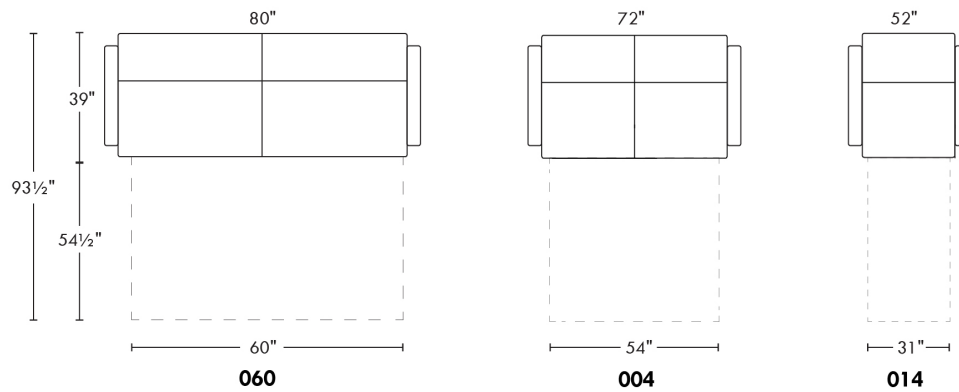

SURF

Hauteur complète 36" | Hauteur de siège 22" | Hauteur devant bras 28½" | Profondeur d'assise 21½"
Total Height 36" | Seat Height 22" | Arm Height 28½" | Seat Depth 21½"

www.jaymar.ca