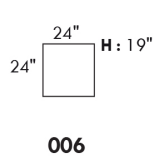

Hauteur complète 42" | Hauteur de siège 19"/20" | Hauteur devant bras 24" | Profondeur d'assise 21"
Total Height 42" | Seat Height 19"/20" | Arm Height 24" | Seat Depth 21"

SIÈGE 30" DE LARGE | 30" SEAT WIDTH

095 (72" x 37")
096 (66" x 37")
097 (66" x 37")
021 (59" x 37")
167 (80" x 37")
168 (80" x 37")
178 (51" x 37")
179 (51" x 37")
017 (43" x 37")
175 (36" x 37")
176 (36" x 37")
177 (30" x 37")
173 (36" x 64")
174 (36" x 64")
Inclinable | Motion
165 (43" x 37")
169 (36" x 37")
170 (36" x 37")
171 (30" x 37")
Dos inclinable | Reclining Back
230 (36" x 64")
231 (36" x 64")

SIÈGE 22" DE LARGE | 22" SEAT WIDTH

003 (79" x 37")
052 (72" x 37")
053 (72" x 37")
040 (66" x 37")
002 (57" x 37")
012 (50" x 37")
061 (50" x 37")
009 (44" x 37")
086 (65" x 37")
045 (65" x 37")
088 (43" x 37")
089 (43" x 37")
001 (35" x 37")
057 (29" x 37")
056 (29" x 37")
051 (22" x 37")
011 (29" x 64")
005 (29" x 64")
Inclinable | Motion
044 (35" x 37")
041 (29" x 37")
042 (29" x 37")
071 (22" x 37")
Dos inclinable | Reclining Back
232 (29" x 64")
233 (29" x 64")