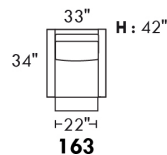

Fauteuil double berçant, pivotant et inclinable
Double swivel and rocking motion chair