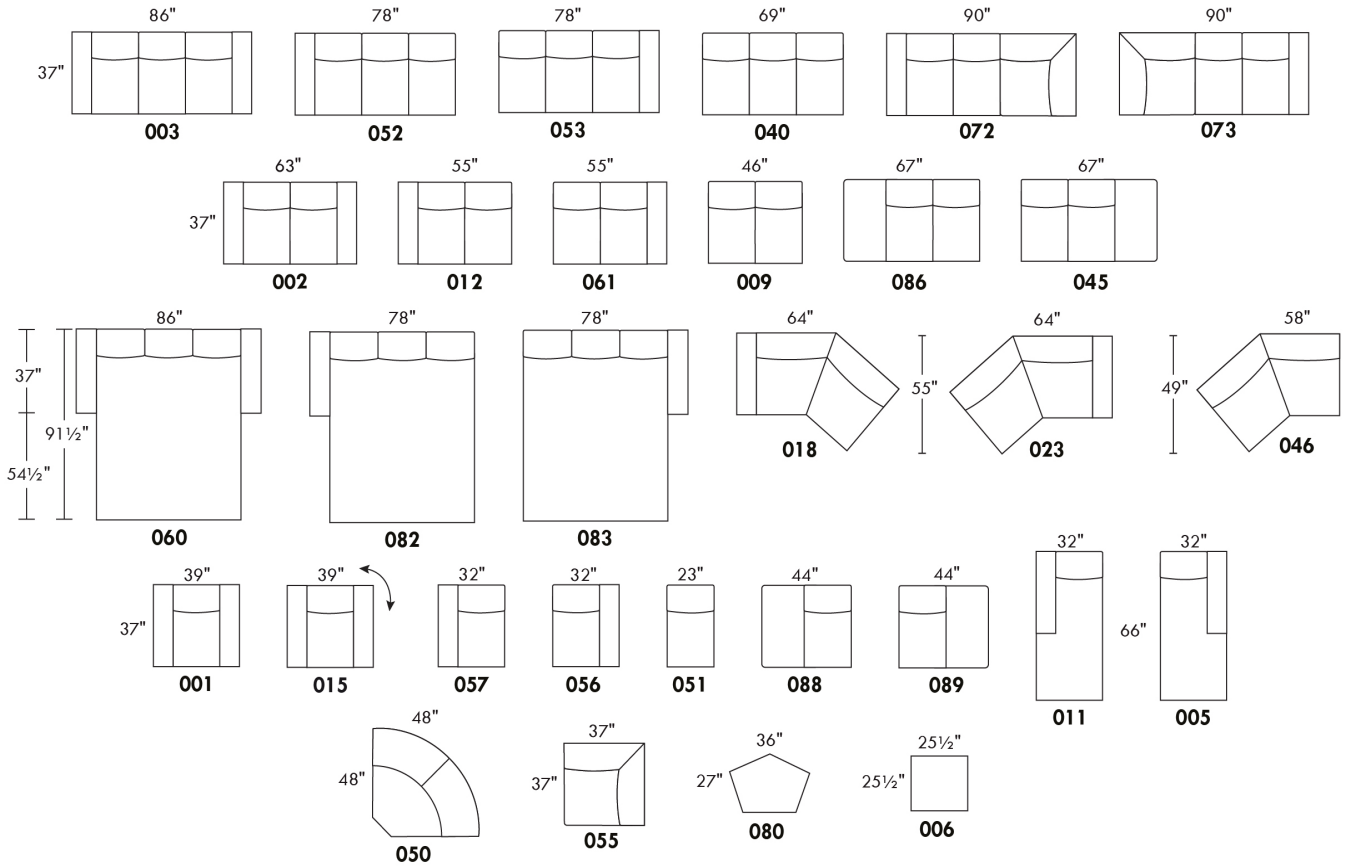

Hauteur complète 35" | Hauteur de siège 19" | Hauteur devant bras 24" | Profondeur d'assise 21"
Total Height 35" | Seat Height 19" | Arm Height 24" | Seat Depth 21"