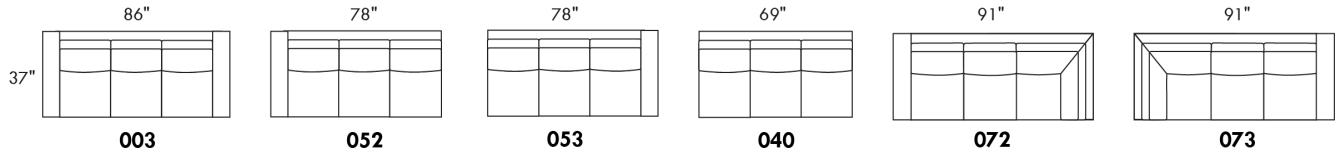

RIOPEL

Hauteur complète 35" | Hauteur de siège 19" | Profondeur d'assise 21"/22"
Total Height 35" | Seat Height 19" | Seat Depth 21"/22"

www.jaymar.ca