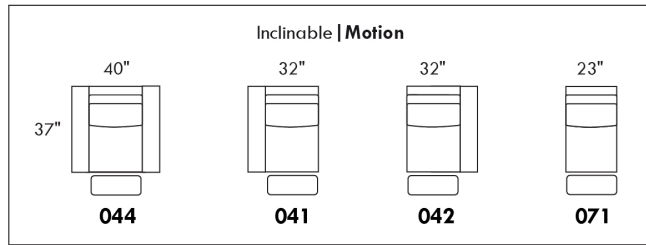

RIOPEL

Hauteur complète 35" | Hauteur de siège 19" | Profondeur d'assise 21"/22"
Total Height 35" | Seat Height 19" | Seat Depth 21"/22"

www.jaymar.ca