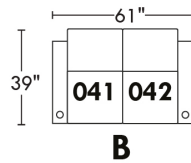

Configurations