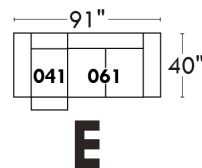

Autres | Others

LINEA 30

Siège 23" de large | 23" Seat Width

Fauteuil berçant, pivotant et inclinable
Swivel rocking motion chair

Autres | Others

ROTTERDAM

FEATURES:

- *Wall hugger power recliners with full footrest (manual n/a).
- Manual adjustable headrest on all items (2 on square corner & stationary on wedge).
- Seat cushions with shaped foam + 1" layer of memory foam on top; arm with memory foam.
- Stitching: Small thread in fabric & large flat thread in leather.
- Lounge chair reclining back items with "Push Back" mechanism; wall clearance 10".
- *Excludes 043 & 163 chairs: Wall clearance 16"
- Chairs 043 & 163: arms with NO METAL insert.
- Note: 2 recliner seats separated by a corner can not be opened at the same time. No recliner seats beside #155 Small Square Corner.