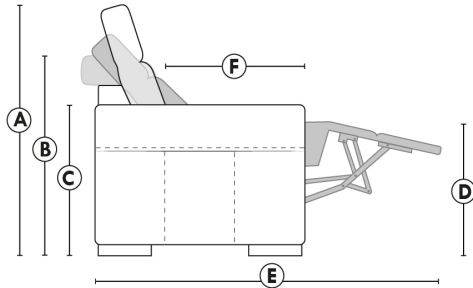

Spécifications | Specifications

- ☐ Appui-tête levé / Headrest up
- ☐ Appui-tête baissé / Headrest down
- ☐ Complètement incliné / Fully reclined

- (A) Hauteur complète 39" Total Height
- (B) Hauteur appui-tête baissé 30" Height headrest down
- (C) Hauteur du bras 24" Arm Height
- (D) Hauteur du siège 19,5" Seat height
- (E) Profondeur incliné 63" Depth fully reclined
- (F) Profondeur d'assise 20" Seat depth

Autres | Others