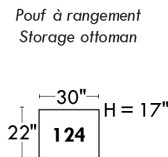

Autres | Others

LINEA 30

Siège 23" de large | 23" Seat Width

Fauteuil berçant, pivotant et inclinable
Swivel rocking motion chair

Autres | Others

ROTTERDAM

FEATURES:

- *Wall hugger power recliners with full footrest (manual n/a).
- Manual adjustable headrest on all items (2 on square corner & stationary on wedge).
- Seat cushions with shaped foam + 1" layer of memory foam on top; arm with memory foam.
- Stitching: Small thread in fabric & large flat thread in leather.
- Lounge chair reclining back items with "Push Back" mechanism; wall clearance 10".
- *Excludes 043 & 163 chairs: Wall clearance 16"
- Chairs 043 & 163: arms with NO METAL insert.
- Note: 2 recliner seats separated by a corner can not be opened at the same time. No recliner seats beside #155 Small Square Corner.