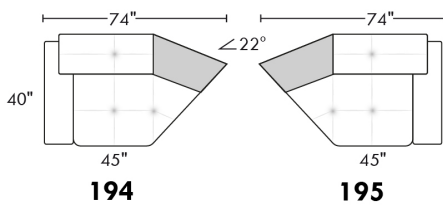

TOULOUSE

Hauteur complète 28"/35" | Hauteur de siège 16½" | Hauteur devant bras 21" | Profondeur d'assise 23"
Total Height 28"/35" | Seat Height 16½" | Arm Height 21" | Seat Depth 23"