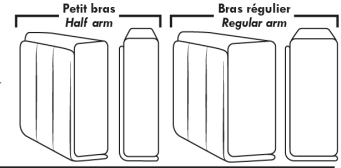

LINEA 30

Siège 23" de large | 23" Seat Width

Fauteuil berçant, pivotant et inclinable
Swivel rocking motion chair

Simple 043: 30" x 34" x 19" H = 42" Bras | Arm 5 1/2"
Double 163: 33" x 34" x 22" H = 42" Bras | Arm 5 1/2"

Autres | Others

www.jaymar.ca