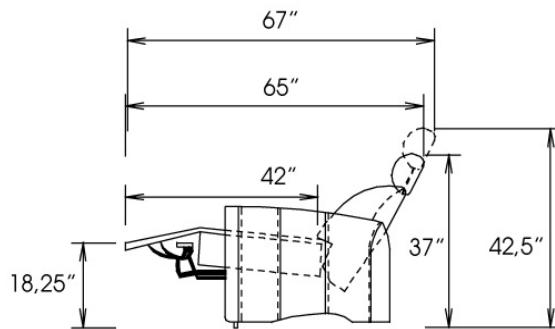

352

Toutes les dimensions indiquées sont au pouce près. Nos produits sont fabriqués à la main et des variations mineures peuvent survenir.
All dimensions indicated are to the nearest inch. Our product is hand-made and minor variations can occur.

RZ011-09