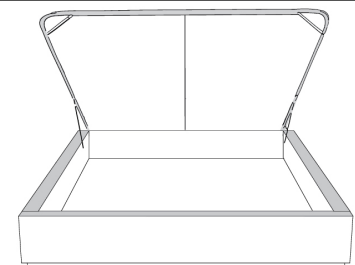

Avec rangement | With Storage
430-431-432-433