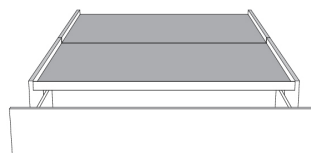

**Rangement à tiroir frontal
With Front Drawer**
540-541-542
Base lit simple N/D | Single base N/A