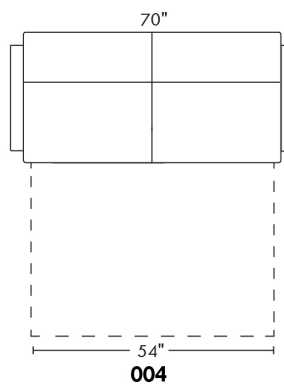

ESTHER

Hauteur complète 35" | Hauteur de siège 19" | Hauteur devant bras 26" | Profondeur d'assise 21"
Total Height 35" | Seat Height 19" | Arm Height 26" | Seat Depth 21"

www.jaymar.ca