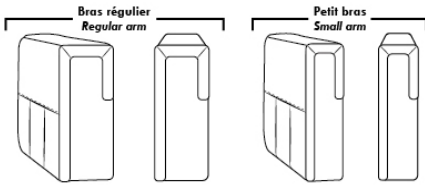

COLOGNE

OPTIMA

Spécifications | Specifications

- ☐ Appui-tête levé / Headrest up
- ☐ Appui-tête baissé / Headrest down
- ☐ Complètement incliné / Fully reclined

(A) Hauteur complète 40" / Total Height
(B) Hauteur appui-tête baissé 33" / Height headrest down
(C) Hauteur du bras 24" / Arm Height
(D) Hauteur du siège 19,5" / Seat height
(E) Profondeur inclinée 65" / Depth fully reclined
(F) Profondeur d'assise 20" ou/ou 22" / Seat depth
(G) Profondeur appui-tête monté 36" / Depth with headrest up

Siège 30" de large | 30" Seat Width

Siège 23" de large | 23" Seat Width

Autres | Others

Fauteuil berçant, pivotant et inclinable
Swivel, rocking motion chair

N'est pas un mécanisme protège-mur / Not a wall hugger mechanism
Dégagement mural: 16" / Wall clearance: 16"

Simple / Single

34" H = 42"
19"

Double

34" H = 42"
22"

Centre rond / Wedge

49" H = 33"

Coin carré / Square corner

44" H = 40"

Petit coin carré / Small corner

40" H = 40"

Pouf à rangement / Storage ottoman

30" H = 17"
22"

Rangement à angle / Wedge storage

25" H = 22"
35" 10"

Rangement droit / Straight storage

10" H = 22"
35"

Petit rangement à angle / Small Wedge storage

20" H = 22"
35" 10"

30" Populaires | Popular CONFIGURATIONS 23"