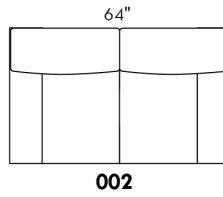

HARRISON

Hauteur complète 36" | Hauteur de siège 19" | Hauteur devant bras 26" | Profondeur d'assise 21"
Total Height 36" | Seat Height 19" | Arm Height 26" | Seat Depth 21"

www.jaymar.ca