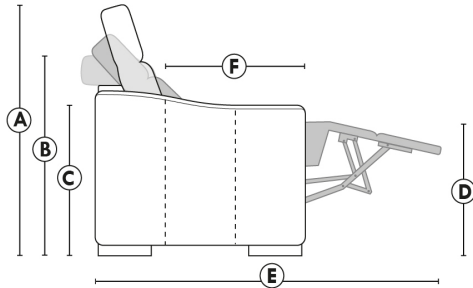

Spécifications | Specifications

- ☐ Appui-tête levé / Headrest up
- ☐ Appui-tête baissé / Headrest down
- ☐ Complètement incliné / Fully reclined

- (A) Hauteur complète 39" Total Height
- (B) Hauteur appui-tête baissé 30" Height headrest down
- (C) Hauteur du bras 24" Arm Height
- (D) Hauteur du siège 19,5" Seat height
- (E) Profondeur incliné 63" Depth fully reclined
- (F) Profondeur d'assise 20" Seat depth

Autres | Others