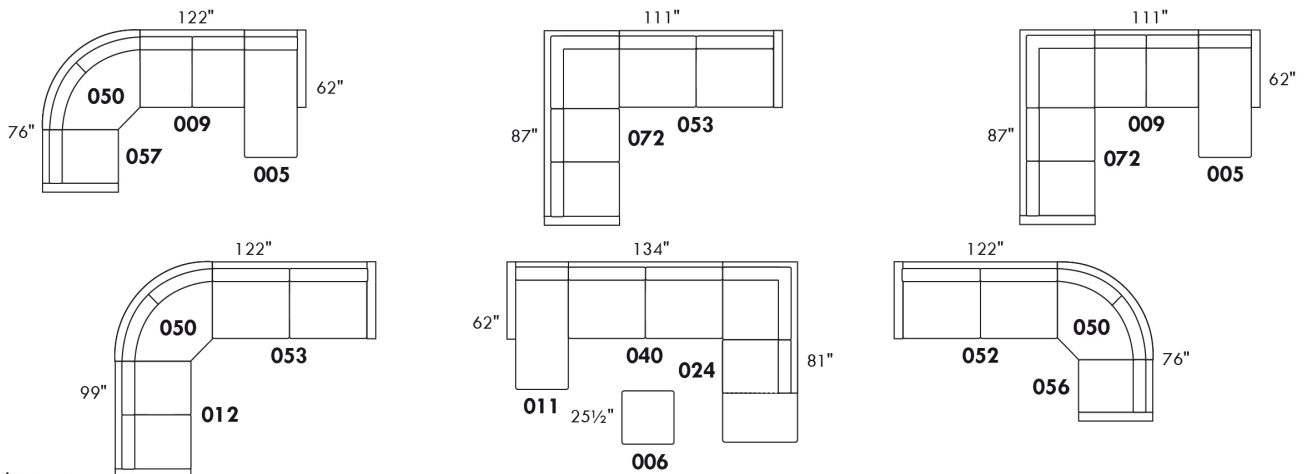

CONFIGURATIONS