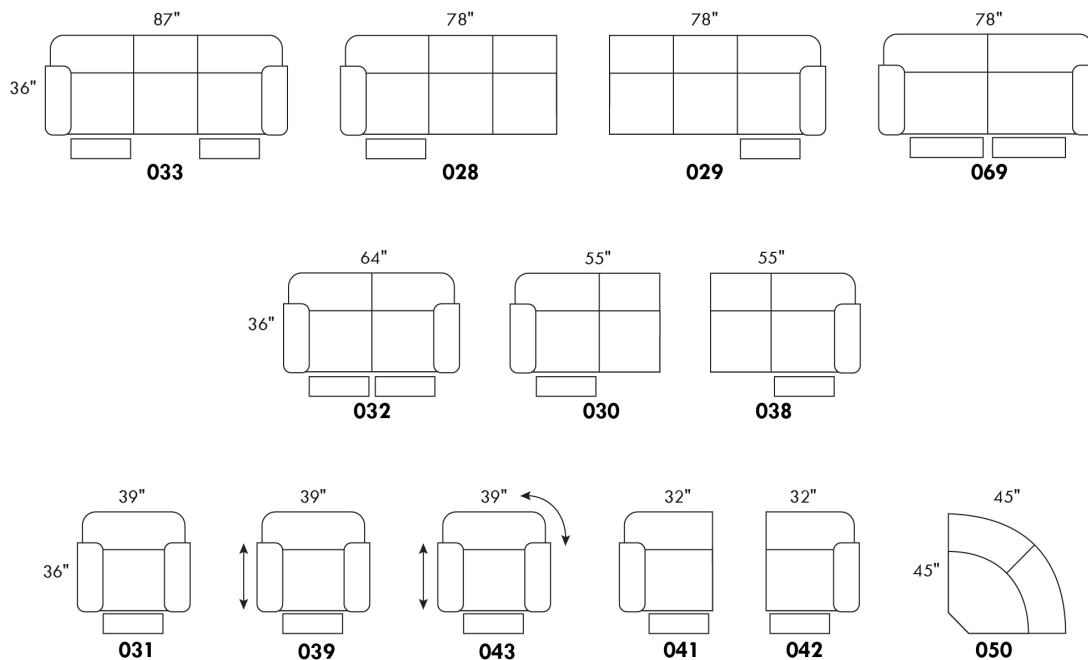

39944

Hauteur complète 41" | Hauteur de siège 19" | Hauteur devant bras 26" | Profondeur d'assise 22"
Total Height 41" | Seat Height 19" | Arm Height 26" | Seat Depth 22"