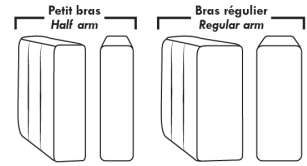

Items avec siège de 30" | Items with 30" seat

Spécifications | Specifications

- ☐ Appui-tête levé / Headrest up
- ☐ Appui-tête baissé / Headrest down
- ☐ Complètement incliné / Fully reclined
- (A) Hauteur complète 40" / Total Height
- (B) Hauteur appui-tête baissé 33" / Height headrest down
- (C) Hauteur du bras 24" / Arm Height
- (D) Hauteur du siège 19,5" / Seat height
- (E) Profondeur incliné 65" / Depth fully reclined
- (F) Profondeur d'assise 20" ou/ou 22" / Seat depth

Autres | Others

www.jaymar.ca

Toutes les dimensions indiquées sont au pouce près. Nos produits sont fabriqués à la main et des variations mineures peuvent survenir.
All dimensions indicated are to the nearest inch. Our product is hand-made and minor variations can occur.