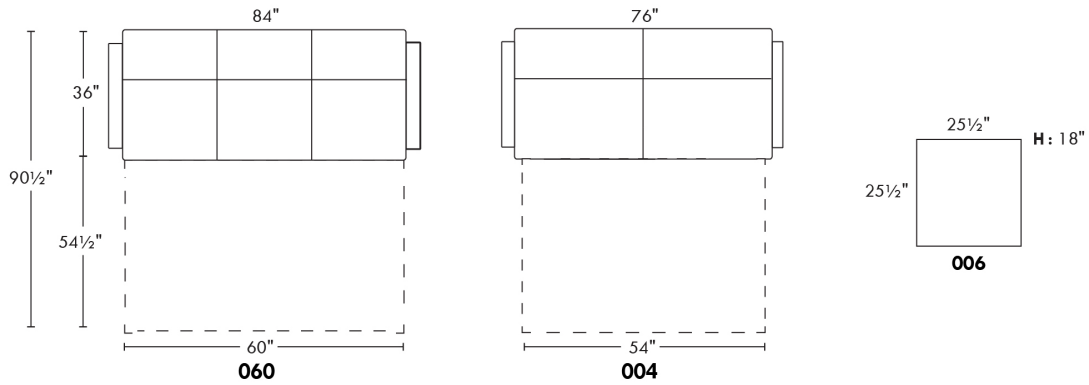

MIAMI

Hauteur complète 35" | Hauteur de siège 19" | Hauteur devant bras 26" | Profondeur d'assise 21"
Total Height 35" | Seat Height 19" | Arm Height 26" | Seat Depth 21"

www.jaymar.ca