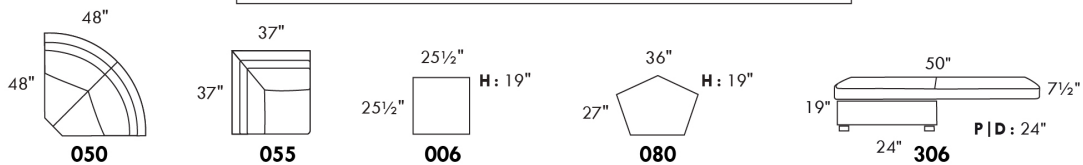

TRISTAN

Hauteur complète 35" | Hauteur de siège 19" | Profondeur d'assise 21"/22"
Total Height 35" | Seat Height 19" | Seat Depth 21"/22"

www.jaymar.ca