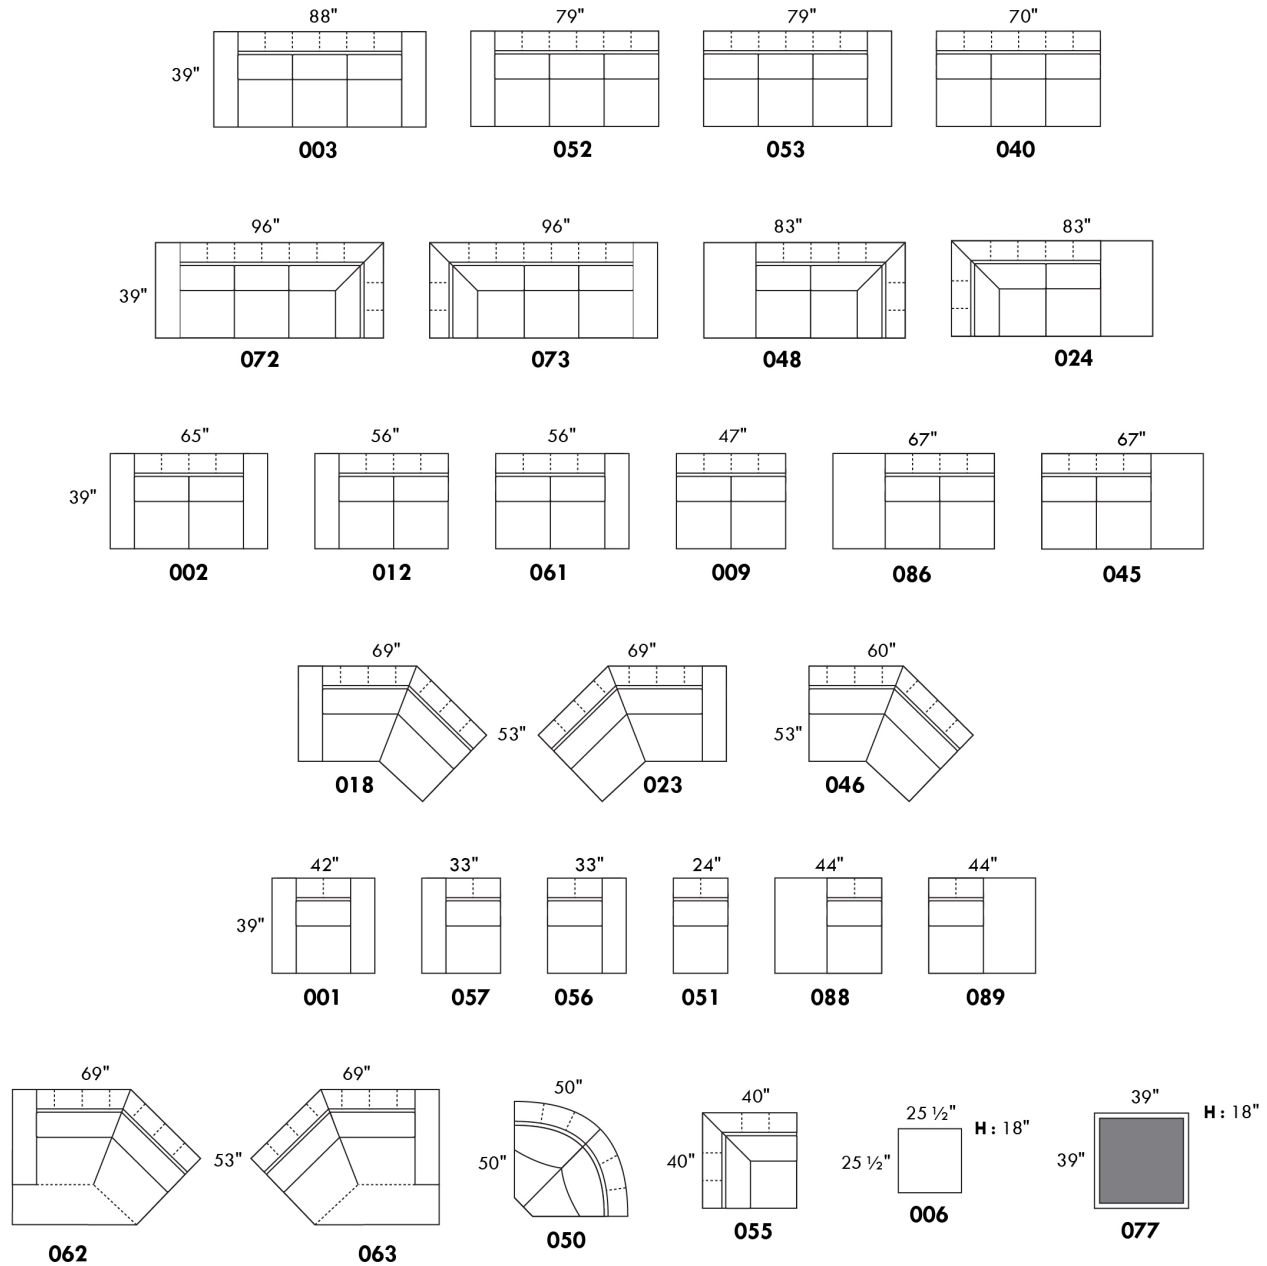

SEVILLE

Hauteur complète 34" | Profondeur d'assise 21"
Total Height 34" | Seat Depth 21"

	LG90	LG186	LG181	LG128	LG185	LG143	LG143	LG180
Hauteur	4 1/2"	5 1/2"	5 1/2"	6"	6 3/4"	6 3/4"	6 3/4"	6 3/4"
Hauteur siège Seat height	15 1/2"	16 1/2"	16 1/2"	17"	17 3/4"	17 3/4"	17 3/4"	17 3/4"

www.jaymar.ca