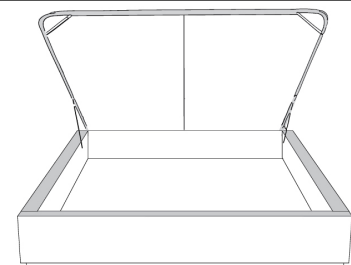

Avec rangement | With Storage
430-431-432-433