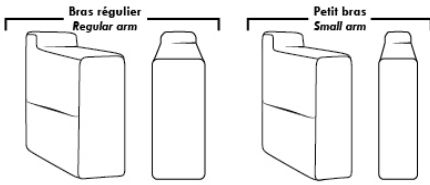

PORTOFINO

OPTIMA