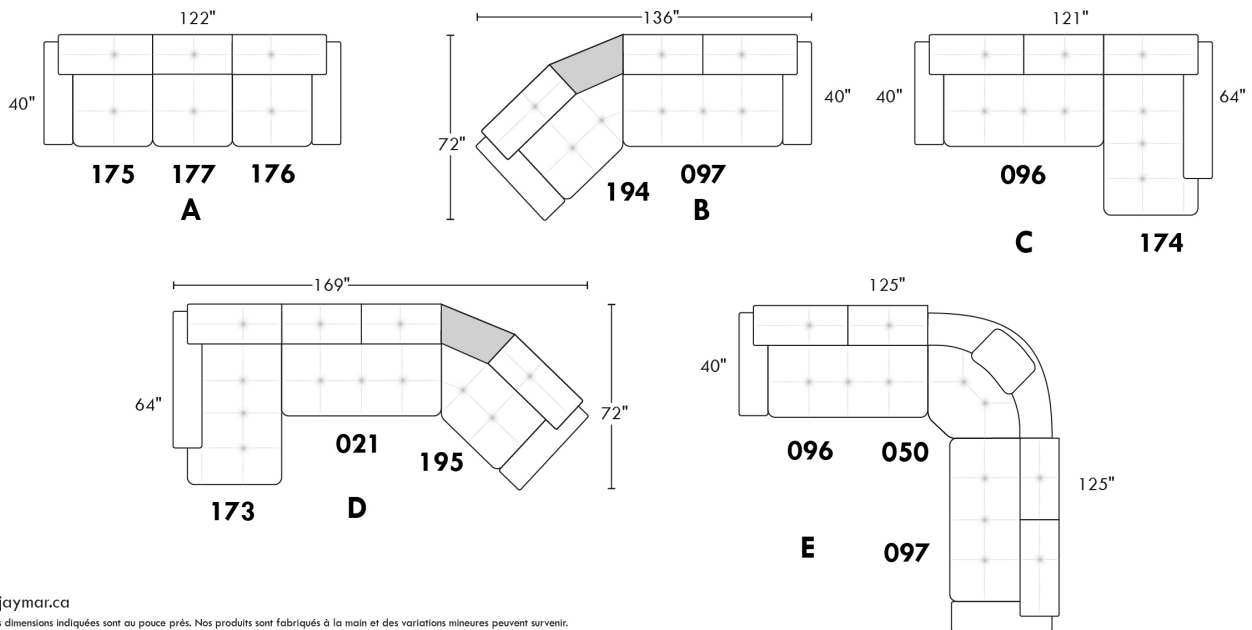

CONFIGURATIONS

www.jaymar.ca
Toutes les dimensions indiquées sont au pouce près. Nos produits sont fabriqués à la main et des variations mineures peuvent survenir.
All dimensions indicated are to the nearest inch. Our product is hand-made and minor variations can occur.