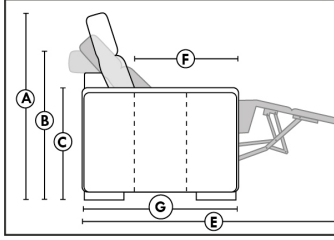

Spécifications | Specifications