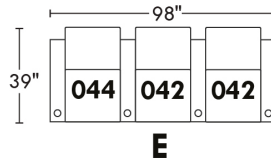

Configurations