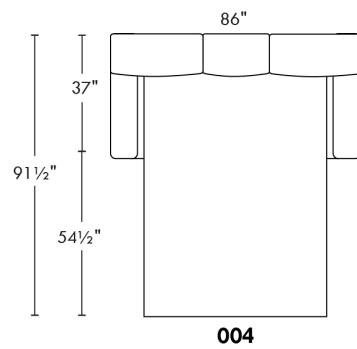

HARRISON

Hauteur complète 36" | Hauteur de siège 19" | Hauteur devant bras 26" | Profondeur d'assise 21"
Total Height 36" | Seat Height 19" | Arm Height 26" | Seat Depth 21"

www.jaymar.ca