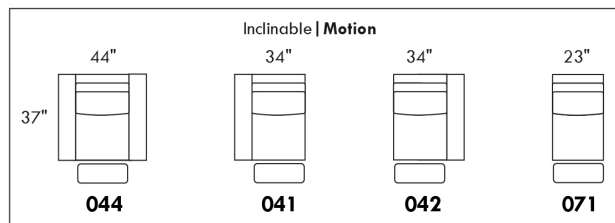

TRISTAN

Hauteur complète 35" | Hauteur de siège 19" | Profondeur d'assise 21"/22"
Total Height 35" | Seat Height 19" | Seat Depth 21"/22"

www.jaymar.ca