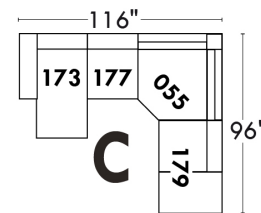

Autres | Others

LINEA 30

Siège 23" de large | 23" Seat Width

Fauteuil berçant, pivotant et inclinable
Swivel rocking motion chair

Autres | Others

ROTTERDAM

FEATURES:

- *Wall hugger power recliners with full footrest (manual n/a).
- Manual adjustable headrest on all items (2 on square corner & stationary on wedge).
- Seat cushions with shaped foam + 1" layer of memory foam on top; arm with memory foam.
- Stitching: Small thread in fabric & large flat thread in leather.
- Lounge chair reclining back items with "Push Back" mechanism; wall clearance 10".
- *Excludes 043 & 163 chairs: Wall clearance 16"
- Chairs 043 & 163: arms with NO METAL insert.
- Note: 2 recliner seats separated by a corner can not be opened at the same time. No recliner seats beside #155 Small Square Corner.