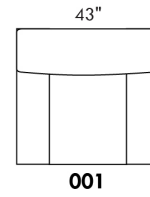

www.jaymar.ca