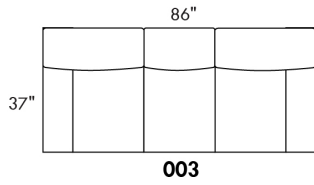

HARRISON

Hauteur complète 36" | Hauteur de siège 19" | Hauteur devant bras 26" | Profondeur d'assise 21"
Total Height 36" | Seat Height 19" | Arm Height 26" | Seat Depth 21"

www.jaymar.ca