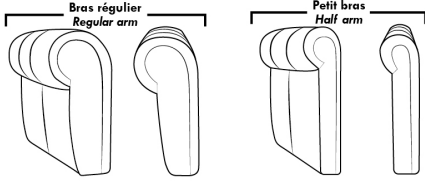

WASHINGTON

OPTIMA

Spécifications | Specifications

☐ Appui-tête levé Headrest up
☐ Appui-tête baissé Headrest down
☐ Complètement incliné Fully reclined

(A) Hauteur complète 40" Total Height
(B) Hauteur appui-tête baissé 33" Height headrest down
(C) Hauteur du bras 24" Arm Height
(D) Hauteur du siège 19,5" Seat height
(E) Profondeur inclinée 65" Depth fully reclined
(F) Profondeur d'assise 20" ou/ or 22" Seat depth
(G) Profondeur appui-tête monté 36" Depth with headrest up

Siège 30" de large | 30" Seat Width

Siège 23" de large | 23" Seat Width

Autres | Others

Fauteuil berçant, pivotant et inclinable
N'est pas un mécanisme protège-mur
Dégagement mural: 16"

Swivel, rocking motion chair
Not a wall hugger mechanism
Wall clearance: 16"

30" Populaires | Popular CONFIGURATIONS 23"