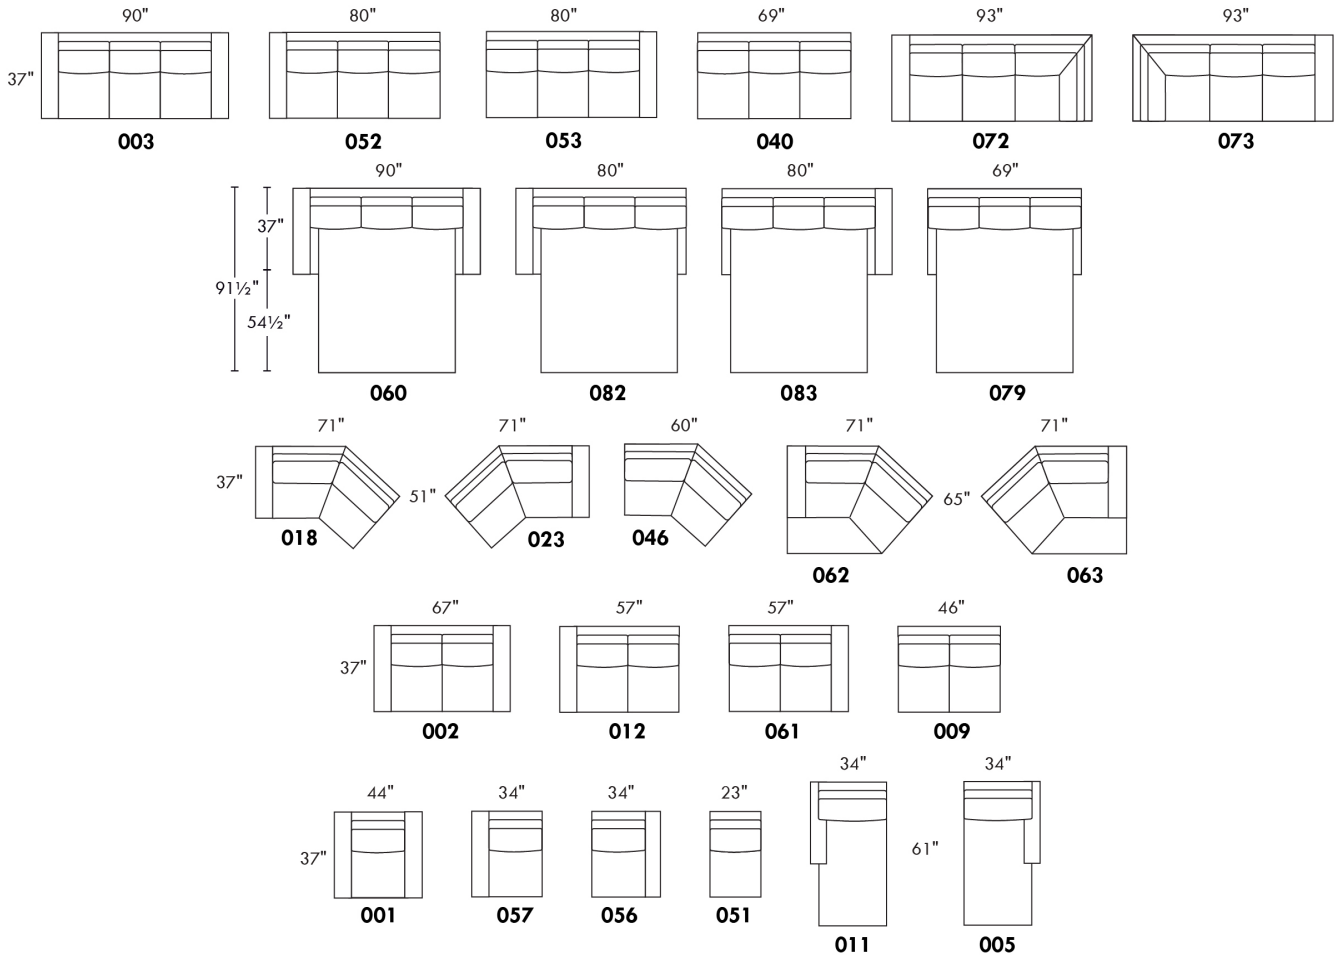

TRISTAN

Hauteur complète 35" | Hauteur de siège 19" | Profondeur d'assise 21"/22"
Total Height 35" | Seat Height 19" | Seat Depth 21"/22"

www.jaymar.ca