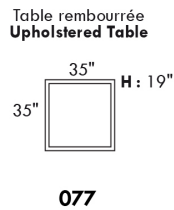

Hauteur complète 42" | Hauteur de siège 19"/20" | Hauteur devant bras 24" | Profondeur d'assise 21"
Total Height 42" | Seat Height 19"/20" | Arm Height 24" | Seat Depth 21"

SIÈGE 30" DE LARGE | 30" SEAT WIDTH

095 (72" x 37")
096 (66" x 37")
097 (66" x 37")
021 (59" x 37")
167 (80" x 37")
168 (80" x 37")
178 (51" x 37")
179 (51" x 37")
017 (43" x 37")
175 (36" x 37")
176 (36" x 37")
177 (30" x 37")
173 (36" x 64")
174 (36" x 64")
Inclinable | Motion
165 (43" x 37")
169 (36" x 37")
170 (36" x 37")
171 (30" x 37")
Dos inclinable | Reclining Back
230 (36" x 64")
231 (36" x 64")

SIÈGE 22" DE LARGE | 22" SEAT WIDTH

003 (79" x 37")
052 (72" x 37")
053 (72" x 37")
040 (66" x 37")
002 (57" x 37")
012 (50" x 37")
061 (50" x 37")
009 (44" x 37")
086 (65" x 37")
045 (65" x 37")
088 (43" x 37")
089 (43" x 37")
001 (35" x 37")
057 (29" x 37")
056 (29" x 37")
051 (22" x 37")
011 (29" x 64")
005 (29" x 64")
Inclinable | Motion
044 (35" x 37")
041 (29" x 37")
042 (29" x 37")
071 (22" x 37")
Dos inclinable | Reclining Back
232 (29" x 64")
233 (29" x 64")