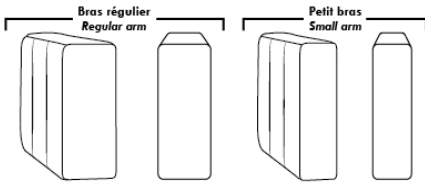

CHAMONIX

OPTIMA

Spécifications | Specifications

☐ Appui-tête levé / Headrest up
☐ Appui-tête baissé / Headrest down
☐ Complètement incliné / Fully reclined

(A) Hauteur complète 40" / Total Height
(B) Hauteur appui-tête baissé 33" / Height headrest down
(C) Hauteur du bras 24" / Arm Height
(D) Hauteur du siège 19,5" / Seat height
(E) Profondeur inclinée 65" / Depth fully reclined
(F) Profondeur d'assise 20" ou/ou 22" / Seat depth
(G) Profondeur appui-tête monté 36" / Depth with headrest up

Siège 30" de large | 30" Seat Width

Siège 23" de large | 23" Seat Width

Autres | Others

Fauteuil berçant, pivotant et inclinable / **Swivel, rocking motion chair**
N'est pas un mécanisme protège-mur / Not a wall hugger mechanism
Dégagement mural: 16" / Wall clearance: 16"

30" Populaires | Popular CONFIGURATIONS 23"