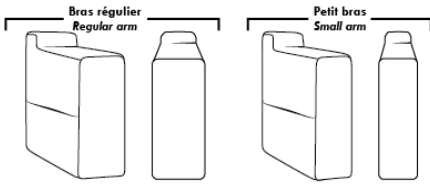

PORTOFINO

OPTIMA

Spécifications | Specifications

☐ Appui-tête levé / Headrest up
☐ Appui-tête baissé / Headrest down
☐ Complètement incliné / Fully reclined

(A) Hauteur complète 40" / Total Height
(B) Hauteur appui-tête baissé 33" / Height headrest down
(C) Hauteur du bras 24,5" / Arm Height
(D) Hauteur du siège 19,5" / Seat height
(E) Profondeur inclinée 65" / Depth fully reclined
(F) Profondeur d'assise 20" ou/ou 22" / Seat depth
(G) Profondeur appui-tête monté 36" / Depth with headrest up

Siège 30" de large | 30" Seat Width

Siège 23" de large | 23" Seat Width

Autres | Others

Fauteuil berçant, pivotant et inclinable / **Swivel, rocking motion chair**

N'est pas un mécanisme protège-mur / Not a wall hugger mechanism
Dégagement mural: 16" / Wall clearance: 16"

30" Populaires | Popular CONFIGURATIONS 23"