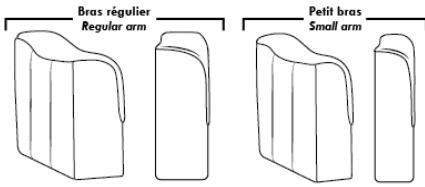

LEONARDO

OPTIMA

Spécifications | Specifications

☐ Appui-tête levé / Headrest up
☐ Appui-tête baissé / Headrest down
☐ Complètement incliné / Fully reclined

(A) Hauteur complète 40" / Total Height
(B) Hauteur appui-tête baissé 33" / Height headrest down
(C) Hauteur du bras 24" / Arm Height
(D) Hauteur du siège 19,5" / Seat height
(E) Profondeur inclinée 65" / Depth fully reclined
(F) Profondeur d'assise 20" ou/ou 22" / Seat depth
(G) Profondeur appui-tête monté 36" / Depth with headrest up

Siège 30" de large | 30" Seat Width

80" 71" 71" 61"
40" 095 096 097 021
96" 82" 82"
40" 234 167 168
44"
96" 82" 82"
44" 235 223 224
Allongé à rangement / Bumper with storage
50" 41" 41" 31" 41" 41"
40" 017 175 176 177 173 62" 174
42"/44" Profondeur Depth
Incinable / Motion   Dos inclinable / Push back
50" 41" 41" 31" 41" 41"
40" 165 169 170 171 230 62" 231
42"/44" Profondeur Depth
Allongé à rangement / Bumper with storage
52" 52" 52" 52"
40" 178 179 221 222

Siège 23" de large | 23" Seat Width

66" 57" 57" 47"
40" 002 012 061 009
68" 68" 89" 89"
40" 086 045 048 024
44"
68" 68"
40" 186 187
Allongé à rangement / Bumper with storage
43" 34" 34" 24" 34" 34"
40" 001 057 056 051 011 62" 005
42"/44" Profondeur Depth
Incinable / Motion   Dos inclinable / Push back   Allongé à rangement / Bumper with storage
43" 34" 34" 24" 34" 34"
40" 044 041 042 071 232 62" 233
42"/44" Profondeur Depth
45" 45"
40" 088 089
45" 45"
40" 188 189
90" 81" 81" 71"
40" 003 052 053 040

Autres | Others

Fauteuil berçant, pivotant et inclinable / Swivel, rocking motion chair

N'est pas un mécanisme protège-mur / Not a wall hugger mechanism
Dégagement mural: 16" / Wall clearance: 16"

Simple / Single: 30" H=42", 34" W, 19" D
Double: 33" H=42", 34" W, 22" D

Centre rond / Wedge: 49" H=33", 050
Coin carré / Square corner: 44" H=40", 055
Petit coin carré / Small corner: 40" H=40", 155
Pouf à rangement / Storage ottoman: 30" H=17", 22" W, 124
Rangement à angle / Wedge storage: 25" H=22", 35" W, 10" D, 159
Rangement droit / Straight storage: 10" H=22", 35" W, 160
Petit rangement à angle / Small Wedge storage: 20" H=22", 35" W, 10" D, 190

30" Populaires | Popular CONFIGURATIONS 23"

81" 113" 116" 116" 102" 102"
40" 169 170 169 171 174 096 055 041 042 041 071 005 012 055 041 071
62" 116" 116" 102" 102"
40" 169 171 235 171 170 041 071 071 042 024
96" 102" 89"