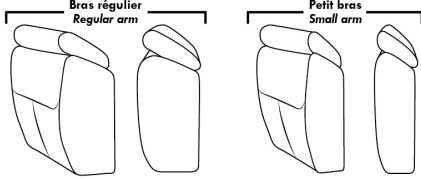

VENICE

OPTIMA

Spécifications | Specifications

☐ Appui-tête levé / Headrest up
☐ Appui-tête baissé / Headrest down
☐ Complètement incliné / Fully reclined

(A) Hauteur complète 40" / Total Height
(B) Hauteur appui-tête baissé 33" / Height headrest down
(C) Hauteur du bras 22,5" / Arm Height
(D) Hauteur du siège 19,5" / Seat height
(E) Profondeur inclinée 65" / Depth fully reclined
(F) Profondeur d'assise 20" ou/ou 22" / Seat depth
(G) Profondeur appui-tête monté 36" / Depth with headrest up

Siège 30" de large | 30" Seat Width

83" 72" 72" 61"
40" 40" 40" 40"
96" 82" 82"
44" 40" 40"
96" 82" 82"
44" 40" 40"
Allongé à rangement / Bumper with storage
42" / 44" Profondeur Depth
Inclinable / Motion
53" 42" 42" 31" 42" 42"
40" 40" 40" 40" 62" 40"
42" / 44" Profondeur Depth
Dos inclinable / Push back
53" 42" 42" 31" 42" 42"
40" 40" 40" 40" 62" 40"
42" / 44" Profondeur Depth
Allongé à rangement / Bumper with storage
52" 52" 52" 52"
40" 40" 40" 40"

Siège 23" de large | 23" Seat Width

69" 58" 58" 47"
40" 40" 40" 40"
68" 68" 89" 89"
40" 40" 44" 44"
68" 68"
40" 40"
Allongé à rangement / Bumper with storage
42" / 44" Profondeur Depth
Inclinable / Motion
46" 35" 35" 24" 35" 35"
40" 40" 62" 40"
42" / 44" Profondeur Depth
Allongé à rangement / Bumper with storage
46" 35" 35" 24" 35" 35"
40" 40" 62" 40"
42" / 44" Profondeur Depth
93" 82" 82" 71"
40" 40" 40" 40"

Autres | Others

Fauteuil berçant, pivotant et inclinable / **Swivel, rocking motion chair**
N'est pas un mécanisme protège-mur / Not a wall hugger mechanism
Dégagement mural: 16" / Wall clearance: 16"

Simple / Single: 30" H = 42", 34", 19"
Double: 33" H = 42", 34", 22"

Centre rond / Wedge: 49" H = 33"
Coin carré / Square corner: 44" H = 40"
Petit coin carré / Small corner: 40" H = 40"
Pouf à rangement / Storage ottoman: 30" H = 17", 22"
Rangement à angle / Wedge storage: 25" H = 22", 35", 10"
Rangement droit / Straight storage: 10" H = 22", 35"
Petit rangement à angle / Small Wedge storage: 20" H = 22", 35", 10"

30" Populaires | Popular CONFIGURATIONS 23"

84" 115" 116" 116" 102" 103"
40" 40" 62" 62" 62" 102" 89"
A B C J K L M

Nos produits sont fabriqués à la main et des variations mineures peuvent survenir. Our product is hand-made and minor variations can occur.