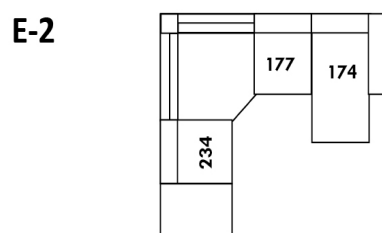

30" Seat Width | Siège 30" de large