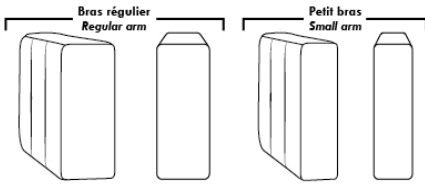

MANHATTAN

OPTIMA

Spécifications | Specifications

☐ Appui-tête levé / Headrest up
☐ Appui-tête baissé / Headrest down
☐ Complètement incliné / Fully reclined

(A) Hauteur complète 40" / Total Height
(B) Hauteur appui-tête baissé 33" / Height headrest down
(C) Hauteur du bras 24" / Arm Height
(D) Hauteur du siège 19,5" / Seat height
(E) Profondeur inclinée 65" / Depth fully reclined
(F) Profondeur d'assise 20" ou/ou 22" / Seat depth
(G) Profondeur appui-tête monté 36" / Depth with headrest up

Siège 30" de large | 30" Seat Width

Siège 23" de large | 23" Seat Width

Autres | Others

Fauteuil berçant, pivotant et inclinable / **Swivel, rocking motion chair**
N'est pas un mécanisme protège-mur / Not a wall hugger mechanism
Dégagement mural: 16" / Wall clearance: 16"

30" Populaires | Popular CONFIGURATIONS 23"