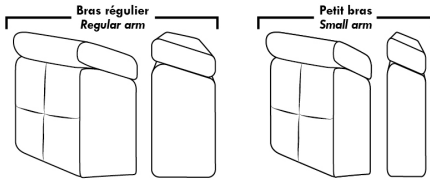

LONDON

OPTIMA