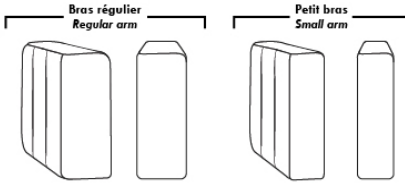

BUDAPEST

OPTIMA

Spécifications | Specifications

☐ Appui-tête levé / Headrest up
☐ Appui-tête baissé / Headrest down
☐ Complètement incliné / Fully reclined

(A) Hauteur complète 40" / Total Height
(B) Hauteur appui-tête baissé 33" / Height headrest down
(C) Hauteur du bras 24,5" / Arm Height
(D) Hauteur du siège 19,5" / Seat height
(E) Profondeur inclinée 65" / Depth fully reclined
(F) Profondeur d'assise 20" ou/ou 22" / Seat depth
(G) Profondeur appui-tête monté 36" / Depth with headrest up

Siège 30" de large | 30" Seat Width

81" 71" 71" 61"
40" 095 096 097 021
96" 82" 82"
40" 234 167 168
44"
96" 82" 82"
44" 235 223 224
Allongé à rangement / Bumper with storage
51" 41" 41" 31" 41" 41"
40" 017 175 176 177 173 174
42"/44" Profondeur Depth
Incinable / Motion   Dos inclinable / Push back
51" 41" 41" 31" 41" 41"
40" 165 169 170 171 230 231
42"/44" Profondeur Depth
Allongé à rangement / Bumper with storage
52" 52" 52" 52"
40" 178 179 221 222

Siège 23" de large | 23" Seat Width

67" 57" 57" 47"
40" 002 012 061 009
68" 68" 89" 89"
40" 086 045 048 024
44"
68" 68"
40" 186 187
Allongé à rangement / Bumper with storage
44" 34" 34" 24" 34" 34"
40" 001 057 056 051 011 005
42"/44" Profondeur Depth
Incinable / Motion   Dos inclinable / Push back   Allongé à rangement / Bumper with storage
44" 34" 34" 24" 34" 34"
40" 044 041 042 071 232 233
42"/44" Profondeur Depth
45" 45"
40" 088 089
91" 81" 81" 71"
40" 003 052 053 040

Autres | Others

Fauteuil berçant, pivotant et inclinable / **Swivel, rocking motion chair**

N'est pas un mécanisme protège-mur / Not a wall hugger mechanism
Dégagement mural: 16" / Wall clearance: 16"

Simple / Single   Double
30" H = 42"   33" H = 42"
34" 043 19"   34" 163 22"

Centre rond / Wedge: 49" H = 33", 050
Coin carré / Square corner: 44" H = 40", 055
Petit coin carré / Small corner: 40" H = 40", 155
Pouf à rangement / Storage ottoman: 30" H = 17", 22", 124
Rangement à angle / Wedge storage: 25" H = 22", 35", 10", 159
Rangement droit / Straight storage: 10" H = 22", 35", 10", 160
Petit rangement à angle / Small Wedge storage: 20" H = 22", 35", 10", 190

30" Populaires | Popular CONFIGURATIONS 23"

82" 113" 115" 115" 102" 102"
40" 169 170 169 171 174 096 055 041 042 041 071 005 012 055 041 071
62" 115" 115" 102" 102"
40" 169 171 235 171 170 041 071 071 042 024
96" 102" 89"