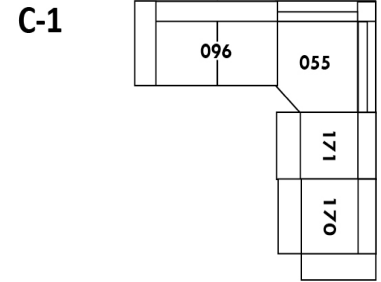

30" Seat Width | Siège 30" de large