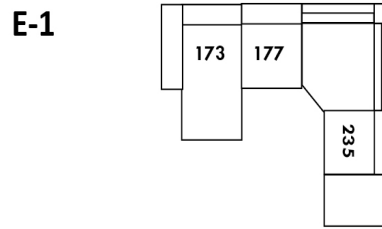

30" Seat Width | Siège 30" de large