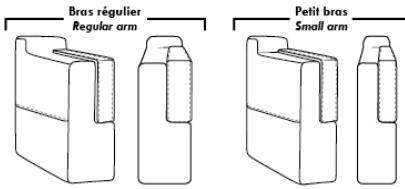

Spécifications | Specifications

☐ Appui-tête levé
Headrest up
☐ Appui-tête baissé
Headrest down
☐ Complètement incliné
Fully reclined

(A) Hauteur complète 40" *Total Height*
(B) Hauteur appui-tête baissé 33" *Height headrest down*
(C) Hauteur du bras 24,5" *Arm Height*
(D) Hauteur du siège 19,5" *Seat height*
(E) Profondeur inclinée 65" *Depth fully reclined*
(F) Profondeur d'assise 20" ou/ou 22" *Seat depth*
(G) Profondeur appui-tête monté 36" *Depth with headrest up*

Siège 30" de large | 30" Seat Width

81" x 40" 095	71" x 40" 096	71" x 40" 097	61" x 40" 021
96" x 40" 234	82" x 40" 167	82" x 40" 168	
96" x 44" 235	Allongé à rangement Bumper with storage 82" x 40" 223		82" x 40" 224
51" x 40" 017	41" x 40" 175	41" x 40" 176	31" x 40" 177
Inclinable Motion		Dos inclinable Push back	
51" x 40" 165	41" x 40" 169	41" x 40" 170	31" x 40" 171
		41" x 62" 230	
		41" x 62" 231	
Allongé à rangement Bumper with storage			
52" x 40" 178	52" x 40" 179	52" x 40" 221	52" x 40" 222

Siège 23" de large | 23" Seat Width

67" x 40" 002	57" x 40" 012	57" x 40" 061	47" x 40" 009
68" x 40" 086	68" x 40" 045	89" x 44" 048	89" x 44" 024
Allongé à rangement Bumper with storage			
68" x 40" 186	68" x 40" 187		
44" x 40" 001	34" x 40" 057	34" x 40" 056	24" x 40" 051
Inclinable Motion		Dos inclinable Push back	
44" x 40" 044	34" x 40" 041	34" x 40" 042	24" x 40" 071
		34" x 62" 232	
		34" x 62" 233	
Allongé à rangement Bumper with storage			
		45" x 40" 188	
		45" x 40" 189	
Allongé à rangement Bumper with storage			
91" x 40" 003	81" x 40" 052	81" x 40" 053	71" x 40" 040

Autres | Others

Fauteuil berçant, pivotant et inclinable
Swivel, rocking motion chair

N'est pas un mécanisme protège-mur
Dégagement mural: 16"

Simple / Single H = 42" **043** (30" x 34" x 19")

Double H = 42" **163** (33" x 34" x 22")

Centre rond Wedge 49" x 49" H = 33" 050	Coin carré Square corner 44" x 44" H = 40" 055	Petit coin carré Small corner 40" x 40" H = 40" 155	Pouf à rangement Storage ottoman 30" x 22" H = 17" 124	Rangement à angle Wedge storage 25" x 35" x 10" H = 22" 159	Rangement droit Straight storage 10" x 35" H = 22" 160	Petit rangement à angle Small Wedge storage 20" x 35" x 10" H = 22" 190

30" Populaires | Popular CONFIGURATIONS 23"

82" x 40" 169 170	113" x 62" 169 171 174	115" x 62" 096 055 171 170	68" x 40" 041 042	92" x 62" 041 071 005	102" x 62" 012 055 071 042	102" x 89" 041 071 024
A	B	C	J	K	L	M

Nos produits sont fabriqués à la main et des variations mineures peuvent survenir.
Our product is hand-made and minor variations can occur.