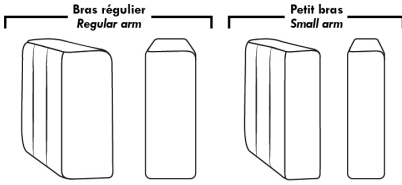

MARSEILLE

OPTIMA

Spécifications | Specifications

☐ Appui-tête levé Headrest up
☐ Appui-tête baissé Headrest down
☐ Complètement incliné Fully reclined

(A) Hauteur complète 40" Total Height
(B) Hauteur appui-tête baissé 33" Height headrest down
(C) Hauteur du bras 24,5" Arm Height
(D) Hauteur du siège 19,5" Seat height
(E) Profondeur inclinée 65" Depth fully reclined
(F) Profondeur d'assise 20" ou/ou 22" Seat depth
(G) Profondeur appui-tête monté 36" Depth with headrest up

Siège 30" de large | 30" Seat Width

81" 71" 71" 61"
40" 095 096 097 021
96" 82" 82"
40" 234 167 168
44"
96" 82" 82"
44" 235 223 224
Allongé à rangement Bumper with storage
51" 41" 41" 31" 41" 41"
40" 017 175 176 177 173 174
62" 42"/44" Profondeur Depth
Inclinable Motion Dos inclinable Push back
51" 41" 41" 31" 41" 41"
40" 165 169 170 171 230 231
42"/44" Profondeur Depth
Allongé à rangement Bumper with storage
52" 52" 52" 52"
40" 178 179 221 222

Siège 23" de large | 23" Seat Width

67" 57" 57" 47"
40" 002 012 061 009
68" 68" 89" 89"
40" 086 045 048 024
44"
68" 68"
40" 186 187
Allongé à rangement Bumper with storage
44" 34" 34" 24" 34" 34"
40" 001 057 056 051 011 005
62" 42"/44" Profondeur Depth
45" 45"
40" 088 089
Inclinable Motion Dos inclinable Push back
44" 34" 34" 24" 34" 34"
40" 044 041 042 071 232 233
42"/44" Profondeur Depth
Allongé à rangement Bumper with storage
45" 45"
40" 188 189
91" 81" 81" 71"
40" 003 052 053 040

Autres | Others

Fauteuil berçant, pivotant et inclinable / **Swivel, rocking motion chair**
N'est pas un mécanisme protège-mur / Not a wall hugger mechanism
Dégagement mural: 16" / Wall clearance: 16"

Centre rond Wedge: 49" H = 33" 050
Coin carré Square corner: 44" H = 40" 055
Petit coin carré Small corner: 40" H = 40" 155
Pouf à rangement Storage ottoman: 30" H = 17" 124
Rangement à angle Wedge storage: 25" H = 22" 159
Rangement droit Straight storage: 10" H = 22" 160
Petit rangement à angle Small Wedge storage: 20" H = 22" 190

30" Populaires | Popular CONFIGURATIONS 23"

82" 113" 115" 115" 102" 102"
40" 169 170 169 171 174 096 055 041 042 041 071 005 012 055 071 042 041 071 024
62" 62" 102" 89"
115" 96"