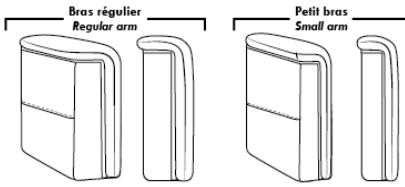

MELBOURNE

OPTIMA

Spécifications | Specifications

- ☐ Appui-tête levé Headrest up
- ☐ Appui-tête baissé Headrest down
- ☐ Complètement incliné Fully reclined

(A) Hauteur complète 40" Total Height
(B) Hauteur appui-tête baissé 33" Height headrest down
(C) Hauteur du bras 24,5" Arm Height
(D) Hauteur du siège 19,5" Seat height
(E) Profondeur inclinée 65" Depth fully reclined
(F) Profondeur d'assise 20" ou/ or 22" Seat depth
(G) Profondeur appui-tête monté 36" Depth with headrest up

Siège 30" de large | 30" Seat Width

Siège 23" de large | 23" Seat Width

Autres | Others

Fauteuil berçant, pivotant et inclinable
Swivel, rocking motion chair

N'est pas un mécanisme protège-mur / Not a wall hugger mechanism
Dégagement mural: 16" / Wall clearance: 16"

Centre rond / Wedge (050)

Coin carré / Square corner (055)

Petit coin carré / Small corner (155)

Pouf à rangement / Storage ottoman (124)

Rangement à angle / Wedge storage (159)

Rangement droit / Straight storage (160)

Petit rangement à angle / Small Wedge storage (190)

30" Populaires | Popular CONFIGURATIONS 23"