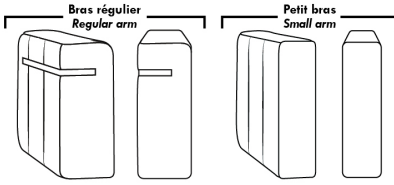

ALEXANDRA

OPTIMA

Spécifications | Specifications

- ☐ Appui-tête levé / Headrest up
- ☐ Appui-tête baissé / Headrest down
- ☐ Complètement incliné / Fully reclined

- (A) Hauteur complète 40" / Total Height
- (B) Hauteur appui-tête baissé 33" / Height headrest down
- (C) Hauteur du bras 24" / Arm Height
- (D) Hauteur du siège 19,5" / Seat height
- (E) Profondeur inclinée 65" / Depth fully reclined
- (F) Profondeur d'assise 20" ou/ou 22" / Seat depth
- (G) Profondeur appui-tête monté 36" / Depth with headrest up

Siège 30" de large | 30" Seat Width

095, 096, 097, 021, 234, 167, 168, 235, 223, 224, 017, 175, 176, 177, 173, 174, 165, 169, 170, 171, 230, 231, 178, 179, 221, 222

Options: **Inclinable / Motion**, **Dos inclinable / Push back**, **Allongé à rangement / Bumper with storage**

Siège 23" de large | 23" Seat Width

002, 012, 061, 009, 086, 045, 048, 024, 186, 187, 001, 057, 056, 051, 011, 005, 088, 089, 044, 041, 042, 071, 232, 233, 188, 189, 003, 052, 053, 040

Options: **Inclinable / Motion**, **Dos inclinable / Push back**, **Allongé à rangement / Bumper with storage**

Autres | Others

Fauteuil berçant, pivotant et inclinable / Swivel, rocking motion chair

N'est pas un mécanisme protège-mur / Not a wall hugger mechanism
Dégagement mural: 16" / Wall clearance: 16"

30" Populaires | Popular CONFIGURATIONS 23"

A, B, C, D, J, K, L, M