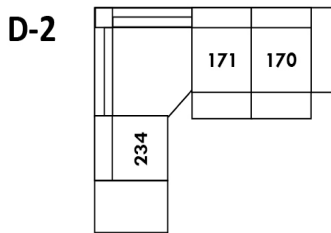

30" Seat Width | Siège 30" de large