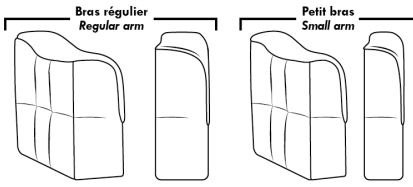

PORTLAND

OPTIMA

Spécifications | Specifications

- ☐ Appui-tête levé / Headrest up
- ☐ Appui-tête baissé / Headrest down
- ☐ Complètement incliné / Fully reclined

- (A) Hauteur complète 40" / Total Height
- (B) Hauteur appui-tête baissé 33" / Height headrest down
- (C) Hauteur du bras 24" / Arm Height
- (D) Hauteur du siège 19,5" / Seat height
- (E) Profondeur inclinée 65" / Depth fully reclined
- (F) Profondeur d'assise 20" ou/ou 22" / Seat depth
- (G) Profondeur appui-tête monté 36" / Depth with headrest up

Siège 30" de large | 30" Seat Width

Siège 23" de large | 23" Seat Width

Autres | Others

Fauteuil berçant, pivotant et inclinable / **Swivel, rocking motion chair**

N'est pas un mécanisme protège-mur / Not a wall hugger mechanism

Dégagement mural: 16" / Wall clearance: 16"

30" Populaires | Popular CONFIGURATIONS 23"

Nos produits sont fabriqués à la main et des variations mineures peuvent survenir. / Our product is hand-made and minor variations can occur.