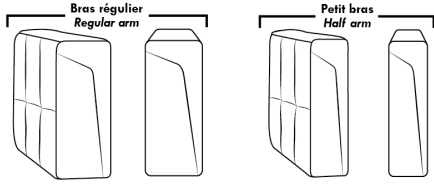

SYDNEY

OPTIMA