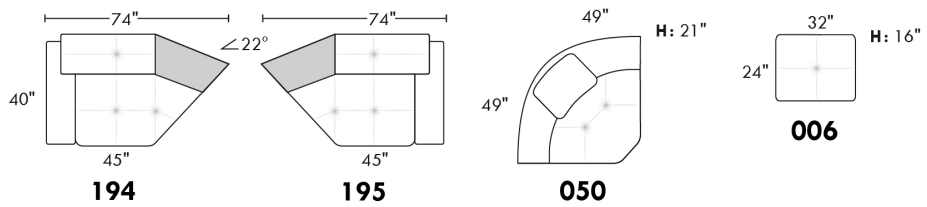

TOULOUSE

Hauteur complète 28"/35" | Hauteur de siège 16½" | Hauteur devant bras 21" | Profondeur d'assise 23"
Total Height 28"/35" | Seat Height 16½" | Arm Height 21" | Seat Depth 23"