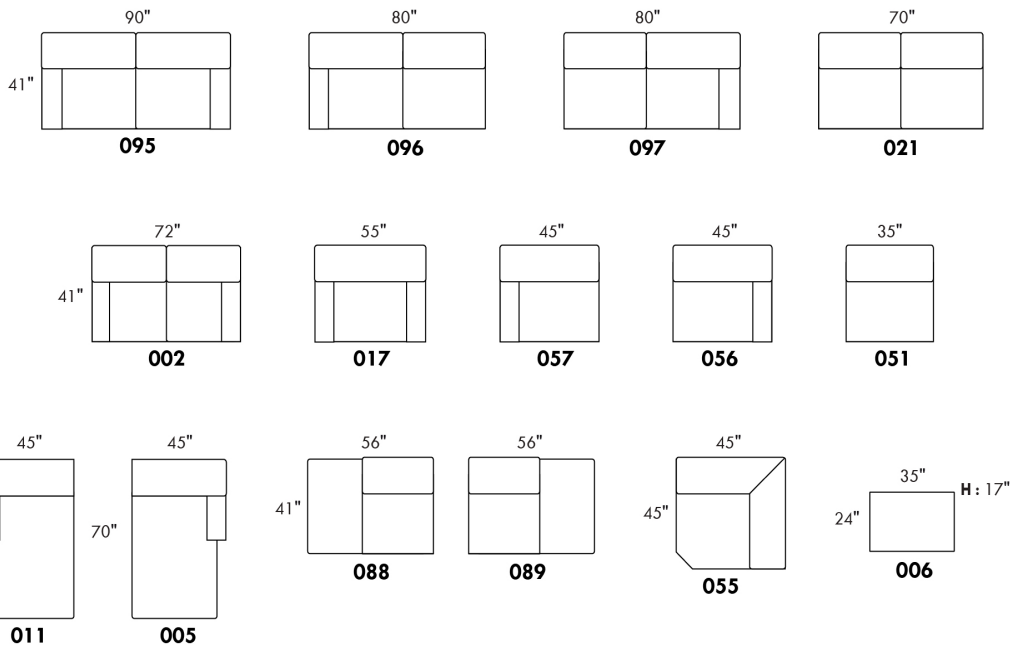

CAPE COD

Hauteur complète 34" | Hauteur de siège 18" | Hauteur devant bras 24" | Profondeur d'assise 24"
Total Height 34" | Seat Height 18" | Arm Height 24" | Seat Depth 24"