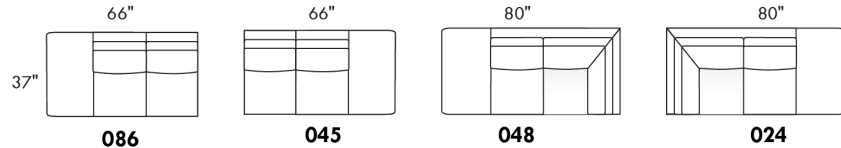

RIOPEL

Hauteur complète 35" | Hauteur de siège 19" | Profondeur d'assise 21"/22"
Total Height 35" | Seat Height 19" | Seat Depth 21"/22"

www.jaymar.ca
Toutes les dimensions indiquées sont au pouce près. Nos produits sont fabriqués à la main et des variations mineures peuvent survenir.
All dimensions indicated are to the nearest inch. Our product is hand-made and minor variations can occur.