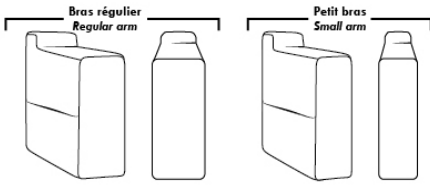

PORTOFINO

OPTIMA

Spécifications | Specifications

☐ Appui-tête levé / Headrest up
☐ Appui-tête baissé / Headrest down
☐ Complètement incliné / Fully reclined

(A) Hauteur complète 40" / Total Height
(B) Hauteur appui-tête baissé 33" / Height headrest down
(C) Hauteur du bras 24,5" / Arm Height
(D) Hauteur du siège 19,5" / Seat height
(E) Profondeur inclinée 65" / Depth fully reclined
(F) Profondeur d'assise 20" ou/ou 22" / Seat depth
(G) Profondeur appui-tête monté 36" / Depth with headrest up

Siège 30" de large | 30" Seat Width

81" 71" 71" 61"
40" 095 096 097 021
96" 82" 82"
40" 234 167 168
44"
96" 82" 82"
44" 235 223 224
Allongé à rangement / Bumper with storage
51" 41" 41" 31" 41" 41"
40" 017 175 176 177 173 174
42"/44" Profondeur Depth
Incinable / Motion   Dos inclinable / Push back
51" 41" 41" 31" 41" 41"
40" 165 169 170 171 230 231
42"/44" Profondeur Depth
Allongé à rangement / Bumper with storage
52" 52" 52" 52"
40" 178 179 221 222

Siège 23" de large | 23" Seat Width

67" 57" 57" 47"
40" 002 012 061 009
68" 68" 89" 89"
40" 086 045 048 024
44"
68" 68"
40" 186 187
Allongé à rangement / Bumper with storage
44" 44" 34" 34" 24" 34" 34"
40" 001 057 056 051 011 005
42"/44" Profondeur Depth
45" 45"
40" 088 089
Incinable / Motion   Dos inclinable / Push back   Allongé à rangement / Bumper with storage
44" 34" 34" 24" 34" 34" 45" 45"
40" 044 041 042 071 232 233 188 189
42"/44" Profondeur Depth
91" 81" 81" 71"
40" 003 052 053 040

Autres | Others

Fauteuil berçant, pivotant et inclinable / **Swivel, rocking motion chair**
N'est pas un mécanisme protège-mur / Not a wall hugger mechanism
Dégagement mural: 16" / Wall clearance: 16"

Simple / Single: 30" H=42", 34" W, 19" D
Double: 33" H=42", 34" W, 22" D

Centre rond / Wedge: 49" H=33", 49" W
Coin carré / Square corner: 44" H=40", 44" W
Petit coin carré / Small corner: 40" H=40", 40" W
Pouf à rangement / Storage ottoman: 30" H=17", 22" W
Rangement à angle / Wedge storage: 25" H=22", 35" W, 10" D
Rangement droit / Straight storage: 10" H=22", 35" W
Petit rangement à angle / Small Wedge storage: 20" H=22", 35" W, 10" D

30" Populaires | Popular CONFIGURATIONS 23"

A: 82" 113" 40" 169 170 62"
B: 113" 40" 169 171 174
C: 115" 40" 096 055 115" 171 170
D: 115" 40" 169 171 96" 235
J: 68" 40" 041 042
K: 92" 62" 041 071 005
L: 102" 62" 012 055 102" 071 042
M: 102" 89" 041 071 024