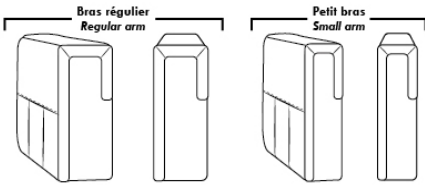

COLOGNE

OPTIMA