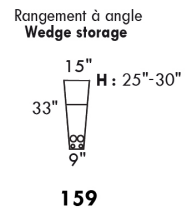

SIÈGE 22" DE LARGE | 22" SEAT WIDTH