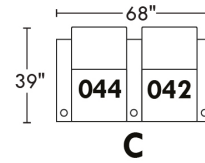

Configurations