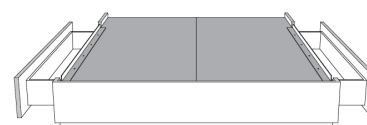

**Rangement à tiroir latéraux
With Side Drawers**

550-551 (2 tiroirs | drawers)
552-553 (1 tiroir | drawer)