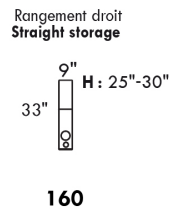

SIÈGE 22" DE LARGE | 22" SEAT WIDTH