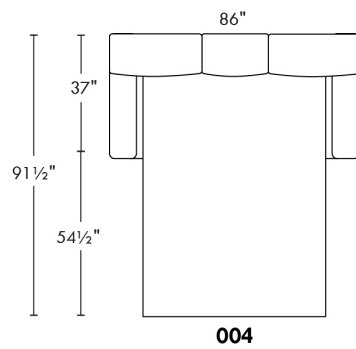

HARRISON

Hauteur complète 36" | Hauteur de siège 19" | Hauteur devant bras 26" | Profondeur d'assise 21"
Total Height 36" | Seat Height 19" | Arm Height 26" | Seat Depth 21"

www.jaymar.ca