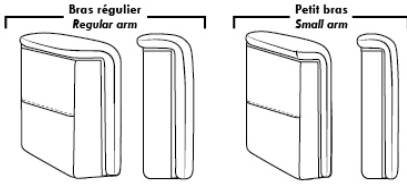

MELBOURNE

OPTIMA