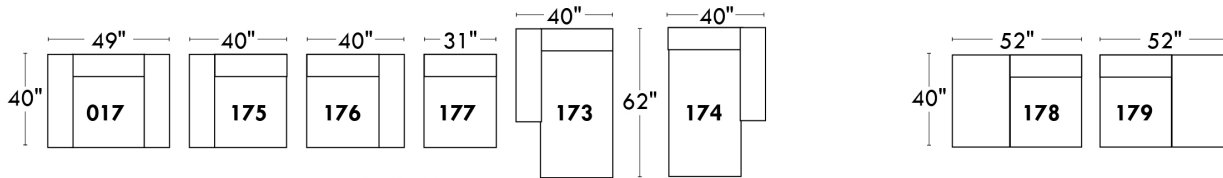

Items avec siège de 30" | Items with 30" seat