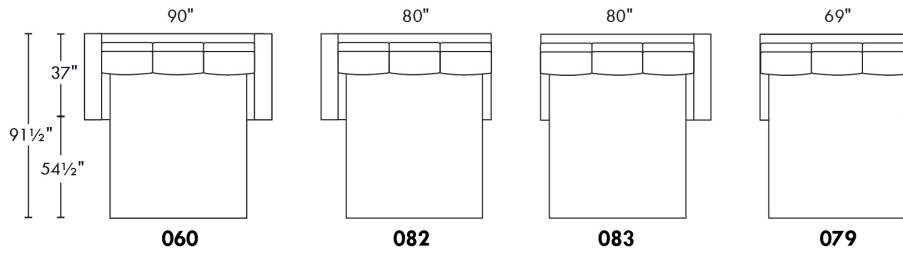

JADE

Hauteur complète 35" | Hauteur de siège 19" | Profondeur d'assise 21"/22"
Total Height 35" | Seat Height 19" | Seat Depth 21"/22"

www.jaymar.ca