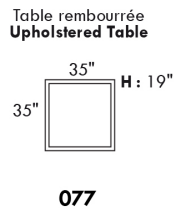

SIÈGE 22" DE LARGE | 22" SEAT WIDTH