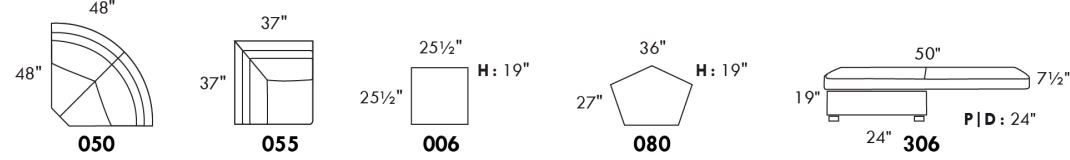

RIOPEL

Hauteur complète 35" | Hauteur de siège 19" | Profondeur d'assise 21"/22"
Total Height 35" | Seat Height 19" | Seat Depth 21"/22"

www.jaymar.ca
Toutes les dimensions indiquées sont au pouce près. Nos produits sont fabriqués à la main et des variations mineures peuvent survenir.
All dimensions indicated are to the nearest inch. Our product is hand-made and minor variations can occur.