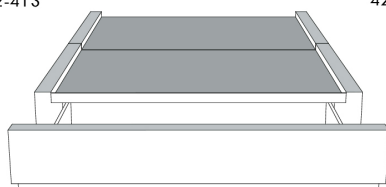

**Rangement à tiroir frontal
With Front Drawer**
440-441-442
Base lit simple N/D | Single base N/A