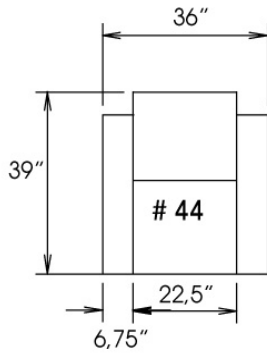

352

Toutes les dimensions indiquées sont au pouce près. Nos produits sont fabriqués à la main et des variations mineures peuvent survenir.
All dimensions indicated are to the nearest inch. Our product is hand-made and minor variations can occur.

RZ011-09