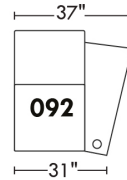

42444

home
theatre series

Hauteur avant bras : 24"
Hauteur siège : 18"
Profondeur d'assise : 22 1/2"
Arm Height : 24"
Seat Height : 18"
Seat Depth : 22 1/2"