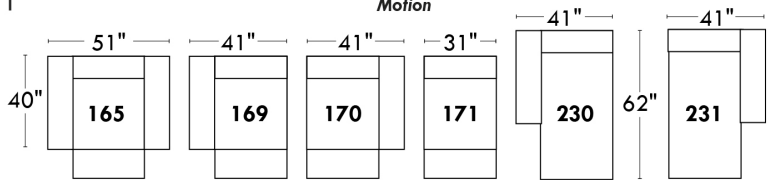

Inclinable
Motion