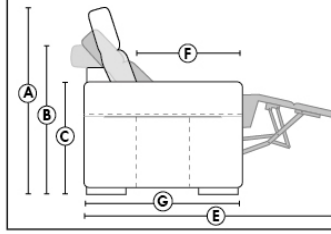

Spécifications | Specifications