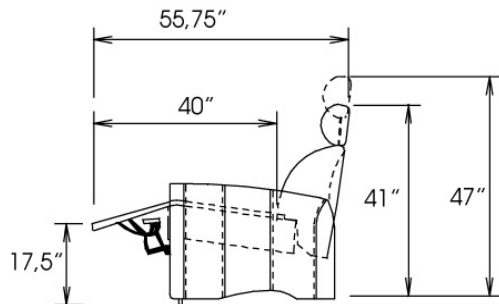

352

Toutes les dimensions indiquées sont au pouce près. Nos produits sont fabriqués à la main et des variations mineures peuvent survenir.
All dimensions indicated are to the nearest inch. Our product is hand-made and minor variations can occur.

RZ011-09