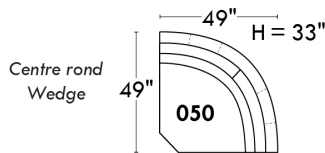

Autres | Others