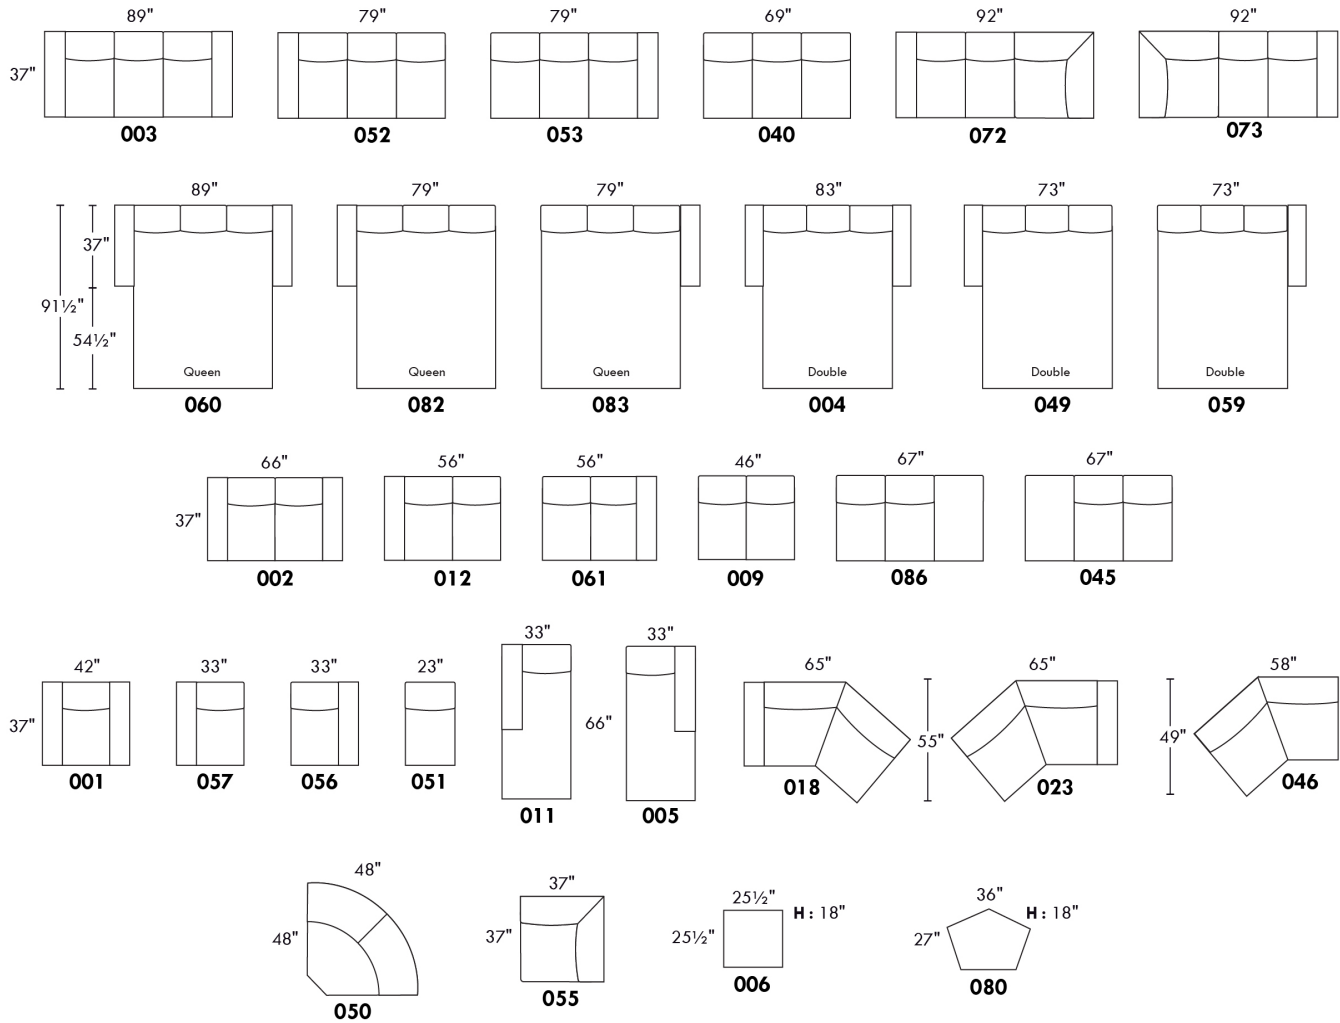

HUNTINGTON

Hauteur complète 35" | Hauteur de siège 19" | Hauteur devant bras 25" | Profondeur d'assise 21"
Total Height 35" | Seat Height 19" | Arm Height 25" | Seat Depth 21"