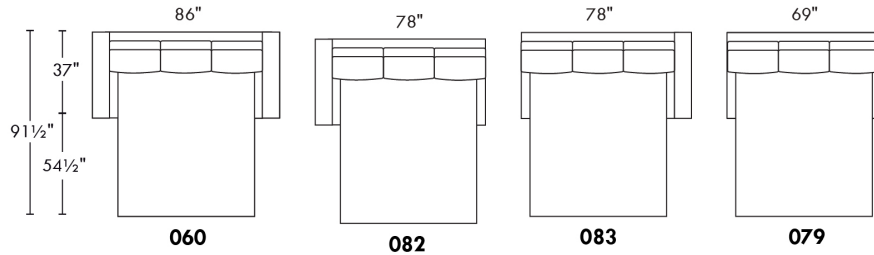

RIOPEL

Hauteur complète 35" | Hauteur de siège 19" | Profondeur d'assise 21"/22"
Total Height 35" | Seat Height 19" | Seat Depth 21"/22"

www.jaymar.ca
Toutes les dimensions indiquées sont au pouce près. Nos produits sont fabriqués à la main et des variations mineures peuvent survenir.
All dimensions indicated are to the nearest inch. Our product is hand-made and minor variations can occur.