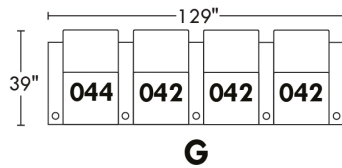

42444

home
theatre series

Hauteur avant bras : 24"
Hauteur siège : 18"
Profondeur d'assise : 22 1/2"
Arm Height : 24"
Seat Height : 18"
Seat Depth : 22 1/2"

Configurations