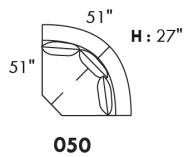

SIÈGE 22" DE LARGE | 22" SEAT WIDTH