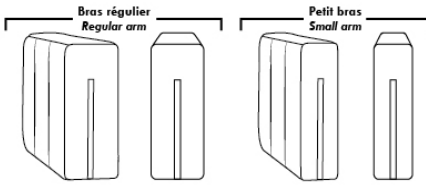

MONTEREY

OPTIMA

Spécifications | Specifications

- ☐ Appui-tête levé / Headrest up
- ☐ Appui-tête baissé / Headrest down
- ☐ Complètement incliné / Fully reclined

(A) Hauteur complète 40" / Total Height
(B) Hauteur appui-tête baissé 33" / Height headrest down
(C) Hauteur du bras 24" / Arm Height
(D) Hauteur du siège 19,5" / Seat height
(E) Profondeur inclinée 65" / Depth fully reclined
(F) Profondeur d'assise 20" ou/ou 22" / Seat depth
(G) Profondeur appui-tête monté 36" / Depth with headrest up

Siège 30" de large | 30" Seat Width

79" 70" 70" 61"
40" 095 096 097 021
96" 82" 82"
40" 234 167 168
44"
96" 82" 82"
44" 235 223 224
Allongé à rangement / Bumper with storage
49" 40" 40" 31" 40" 40"
40" 017 175 176 177 173 62" 174
42"/44" Profondeur Depth
Incinable / Motion 49" 40" 40" 31" 40" 40"
40" 165 169 170 171 230 62" 231
42"/44" Profondeur Depth
Dos inclinable / Push back 40" 40"
40" 221 222
Allongé à rangement / Bumper with storage
52" 52" 52" 52"
40" 178 179 221 222

Siège 23" de large | 23" Seat Width

66" 57" 57" 47"
40" 002 012 061 009
68" 68" 89" 89"
40" 086 045 048 024
44"
68" 68"
40" 186 187
Allongé à rangement / Bumper with storage
43" 34" 34" 24" 34" 34" 45" 45"
40" 001 057 056 051 011 62" 005 42"/44" Profondeur Depth
40" 088 089
Incinable / Motion 43" 34" 34" 24" 34" 34"
40" 044 041 042 071 232 62" 233 42"/44" Profondeur Depth
Dos inclinable / Push back 34" 34"
40" 188 189
Allongé à rangement / Bumper with storage
90" 81" 81" 71"
40" 003 052 053 040

Autres | Others

Fauteuil berçant, pivotant et inclinable
Swivel, rocking motion chair

N'est pas un mécanisme protège-mur / Not a wall hugger mechanism
Dégagement mural: 16" / Wall clearance: 16"

Simple / Single

32" H = 42"
34" 19"

Double

35" H = 42"
34" 22"

Centre rond / Wedge

49" H = 33"

Coin carré / Square corner

44" H = 40"

Petit coin carré / Small corner

40" H = 40"

Pouf à rangement / Storage ottoman

30" H = 17"
22"

Rangement à angle / Wedge storage

25" H = 22"
35" 10"

Rangement droit / Straight storage

10" H = 22"
35"

Petit rangement à angle / Small Wedge storage

20" H = 22"
35" 10"

30" Populaires | Popular CONFIGURATIONS 23"

80" 111" 115" 115" 101" 101"
40" 169 170 169 171 174 62" 096 055 041 042 90" 041 071 005 62" 012 055 101" 041 071 89"
40" 169 171 233 115" 171 170 101" 071 042 101" 024