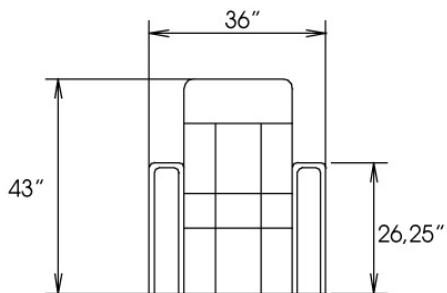

351

Toutes les dimensions indiquées sont au pouce près. Nos produits sont fabriqués à la main et des variations mineures peuvent survenir.
All dimensions indicated are to the nearest inch. Our product is hand-made and minor variations can occur.

R2011-09