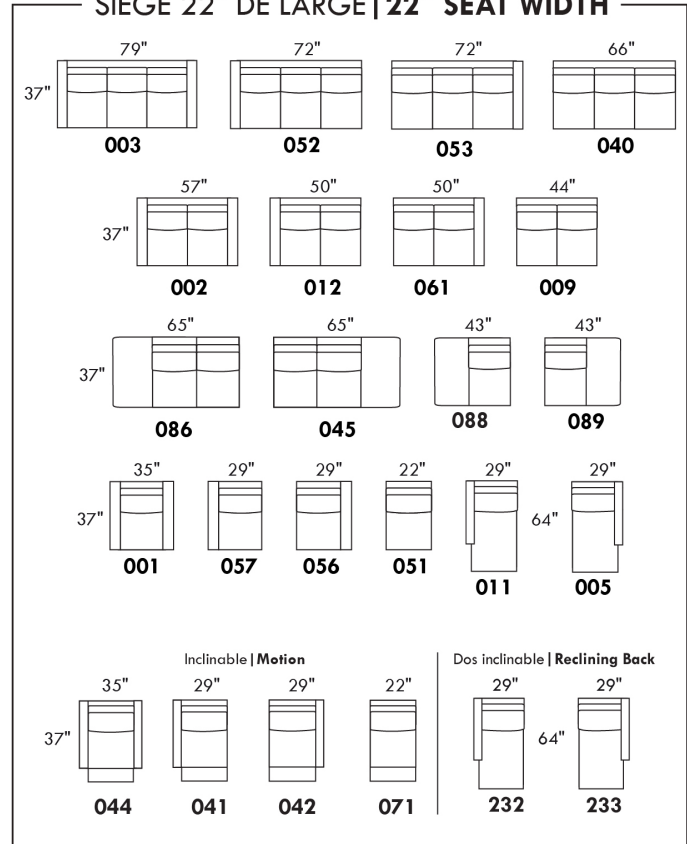

SIÈGE 22" DE LARGE | 22" SEAT WIDTH