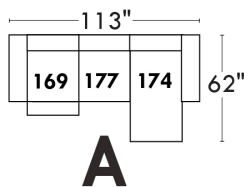

Autres | Others