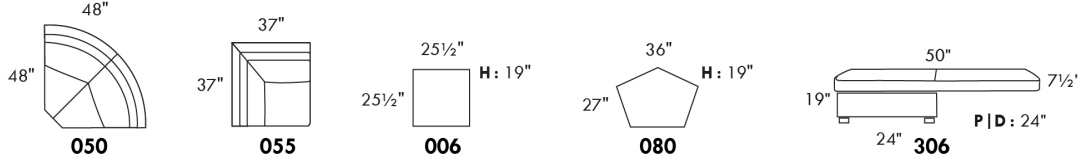

TRISTAN

Hauteur complète 35" | Hauteur de siège 19" | Profondeur d'assise 21"/22"
Total Height 35" | Seat Height 19" | Seat Depth 21"/22"