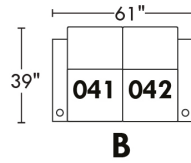

Configurations