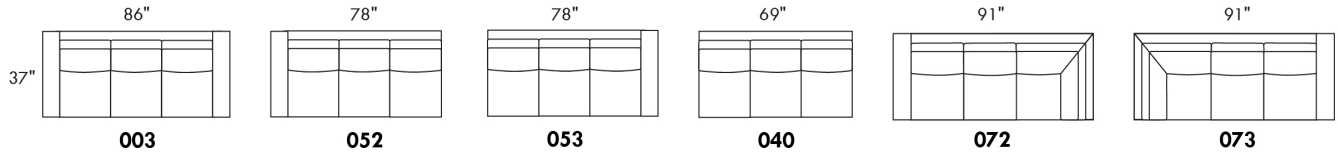

RIOPEL

Hauteur complète 35" | Hauteur de siège 19" | Profondeur d'assise 21"/22"
Total Height 35" | Seat Height 19" | Seat Depth 21"/22"

www.jaymar.ca
Toutes les dimensions indiquées sont au pouce près. Nos produits sont fabriqués à la main et des variations mineures peuvent survenir.
All dimensions indicated are to the nearest inch. Our product is hand-made and minor variations can occur.