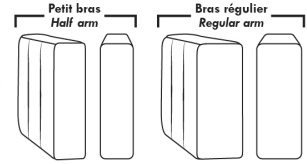

Items avec siège de 30" | Items with 30" seat

Inclinable
Motion

Spécifications | Specifications

- ☐ Appui-tête levé / Headrest up
- ☐ Appui-tête baissé / Headrest down
- ☐ Complètement incliné / Fully reclined

- (A) Hauteur complète 40" / Total Height
- (B) Hauteur appui-tête baissé 33" / Height headrest down
- (C) Hauteur du bras 24" / Arm Height
- (D) Hauteur du siège 19,5" / Seat height
- (E) Profondeur incliné 65" / Depth fully reclined
- (F) Profondeur d'assise 20" ou/ou 22" / Seat depth

Autres | Others

www.jaymar.ca