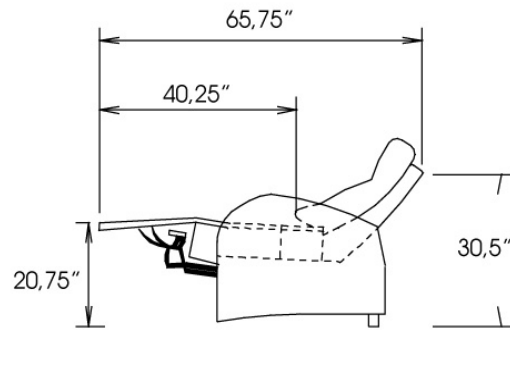

351

Toutes les dimensions indiquées sont au pouce près. Nos produits sont fabriqués à la main et des variations mineures peuvent survenir.
All dimensions indicated are to the nearest inch. Our product is hand-made and minor variations can occur.

R2011-09