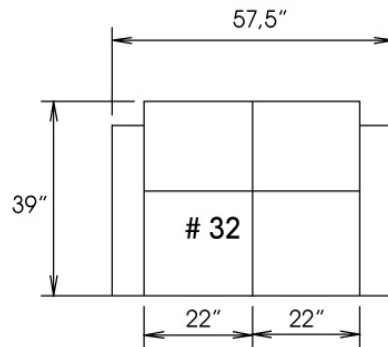

351

Toutes les dimensions indiquées sont au pouce près. Nos produits sont fabriqués à la main et des variations mineures peuvent survenir.
All dimensions indicated are to the nearest inch. Our product is hand-made and minor variations can occur.

R2011-09