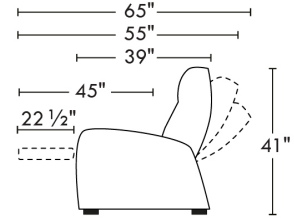

42444

home
theatre series

Hauteur avant bras : 24"
Hauteur siège : 18"
Profondeur d'assise : 22 1/2"
Arm Height : 24"
Seat Height : 18"
Seat Depth : 22 1/2"

Configurations