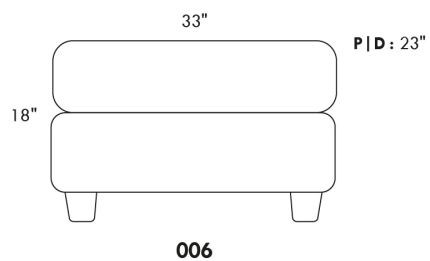

ORLEANS

Hauteur de siège 21" | Hauteur devant bras 26" | Profondeur d'assise 20"
Seat Height 21" | Arm Height 26" | Seat Depth 20"

www.jaymar.ca