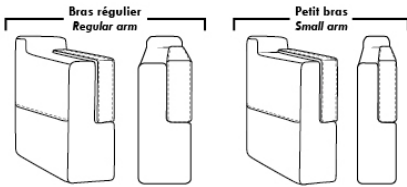

1. ☐ Appui-tête levé Headrest up
   - ☐ Appui-tête baissé Headrest down
   - ☐ Complètement incliné Fully reclined
- (A) Hauteur complète 40" Total Height
  (B) Hauteur appui-tête baissé 33" Height headrest down
  (C) Hauteur du bras 24,5" Arm Height
  (D) Hauteur du siège 19,5" Seat height
  (E) Profondeur inclinée 65" Depth fully reclined
  (F) Profondeur d'assise 20" ou/ou 22" Seat depth
  (G) Profondeur appui-tête monté 36" Depth with headrest up

Siège 30" de large | 30" Seat Width

Siège 23" de large | 23" Seat Width

Autres | Others

Fauteuil berçant, pivotant et inclinable
Swivel, rocking motion chair
N'est pas un mécanisme protège-mur / Not a wall hugger mechanism
Dégagement mural: 16" / Wall clearance: 16"

30" Populaires | Popular CONFIGURATIONS 23"