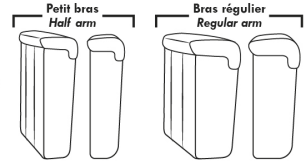

Items avec siège de 30" | Items with 30" seat

Inclinable Motion

Spécifications | Specifications

- ☐ Appui-tête levé / Headrest up
- ☐ Appui-tête baissé / Headrest down
- ☐ Complètement incliné / Fully reclined

- (A) Hauteur complète 40" / Total Height
- (B) Hauteur appui-tête baissé 33" / Height headrest down
- (C) Hauteur du bras 24" / Arm Height
- (D) Hauteur du siège 19,5" / Seat height
- (E) Profondeur incliné 65" / Depth fully reclined
- (F) Profondeur d'assise 20" ou/ou 22" / Seat depth

Autres | Others

www.jaymar.ca