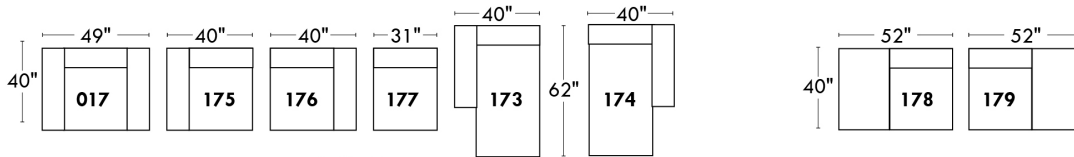

LINEA 30

Siège 30" de large | 30" Seat Width