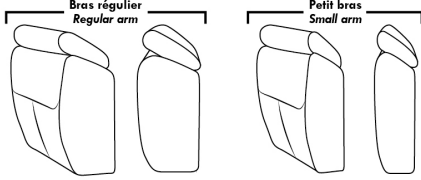

VENICE

OPTIMA

Spécifications | Specifications

☐ Appui-tête levé / Headrest up
☐ Appui-tête baissé / Headrest down
☐ Complètement incliné / Fully reclined

(A) Hauteur complète 40" / Total Height
(B) Hauteur appui-tête baissé 33" / Height headrest down
(C) Hauteur du bras 22,5" / Arm Height
(D) Hauteur du siège 19,5" / Seat height
(E) Profondeur inclinée 65" / Depth fully reclined
(F) Profondeur d'assise 20" ou/ou 22" / Seat depth
(G) Profondeur appui-tête monté 36" / Depth with headrest up

Siège 30" de large | 30" Seat Width

83" 72" 72" 61" 40" 095 096 097 021
96" 82" 82" 40" 234 167 168
96" 82" 82" 44" 235 223 224
Allongé à rangement / Bumper with storage
42" 42" 42" 31" 42" 42" 40" 017 175 176 177 173 174
42"/44" Profondeur Depth
Inclinable / Motion 40" 53" 42" 42" 31" 42" 42" 165 169 170 171 230 231
42"/44" Profondeur Depth
Dos inclinable / Push back
Allongé à rangement / Bumper with storage
52" 52" 52" 52" 40" 178 179 221 222

Siège 23" de large | 23" Seat Width

69" 58" 58" 47" 40" 002 012 061 009
68" 68" 89" 89" 40" 086 045 048 024
68" 68" 44" 40" 186 187
Allongé à rangement / Bumper with storage
46" 35" 35" 24" 35" 35" 40" 001 057 056 051 011 005 088 089
42"/44" Profondeur Depth
Inclinable / Motion 40" 46" 35" 35" 24" 35" 35" 044 041 042 071 232 233
42"/44" Profondeur Depth
Allongé à rangement / Bumper with storage
93" 82" 82" 71" 40" 003 052 053 040

Autres | Others

Fauteuil berçant, pivotant et inclinable / **Swivel, rocking motion chair**
N'est pas un mécanisme protège-mur / Not a wall hugger mechanism
Dégagement mural: 16" / Wall clearance: 16"

Centre rond / Wedge 49" H = 33" 050
Coin carré / Square corner 44" H = 40" 055
Petit coin carré / Small corner 40" H = 40" 155
Pouf à rangement / Storage ottoman 30" H = 17" 124
Rangement à angle / Wedge storage 25" H = 22" 159
Rangement droit / Straight storage 10" H = 22" 160
Petit rangement à angle / Small Wedge storage 20" H = 22" 190

30" Populaires | Popular CONFIGURATIONS 23"

84" 115" 40" 169 170 169 171 174 62" A B
116" 116" 40" 169 171 235 96" D
116" 40" 096 055 171 170 116" C
70" 40" 041 042 J
94" 62" 041 071 005 K
102" 102" 40" 012 055 071 042 L
103" 89" 40" 041 071 024 M

Nos produits sont fabriqués à la main et des variations mineures peuvent survenir. Our product is hand-made and minor variations can occur.