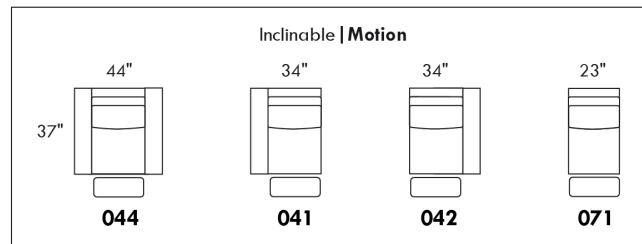

JADE

Hauteur complète 35" | Hauteur de siège 19" | Profondeur d'assise 21"/22"
Total Height 35" | Seat Height 19" | Seat Depth 21"/22"

www.jaymar.ca