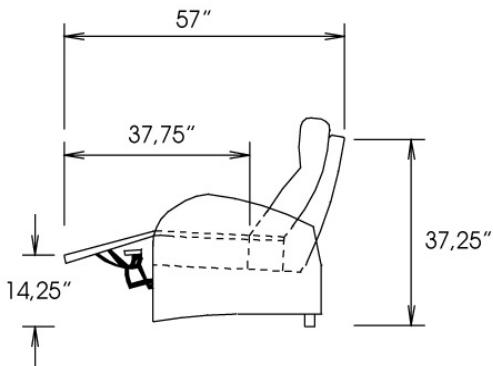

351

Toutes les dimensions indiquées sont au pouce près. Nos produits sont fabriqués à la main et des variations mineures peuvent survenir.
All dimensions indicated are to the nearest inch. Our product is hand-made and minor variations can occur.

R2011-09