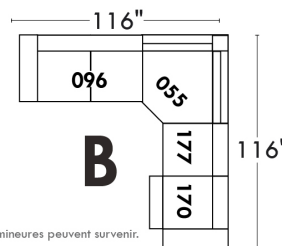

Autres | Others