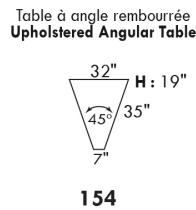

SIÈGE 22" DE LARGE | 22" SEAT WIDTH