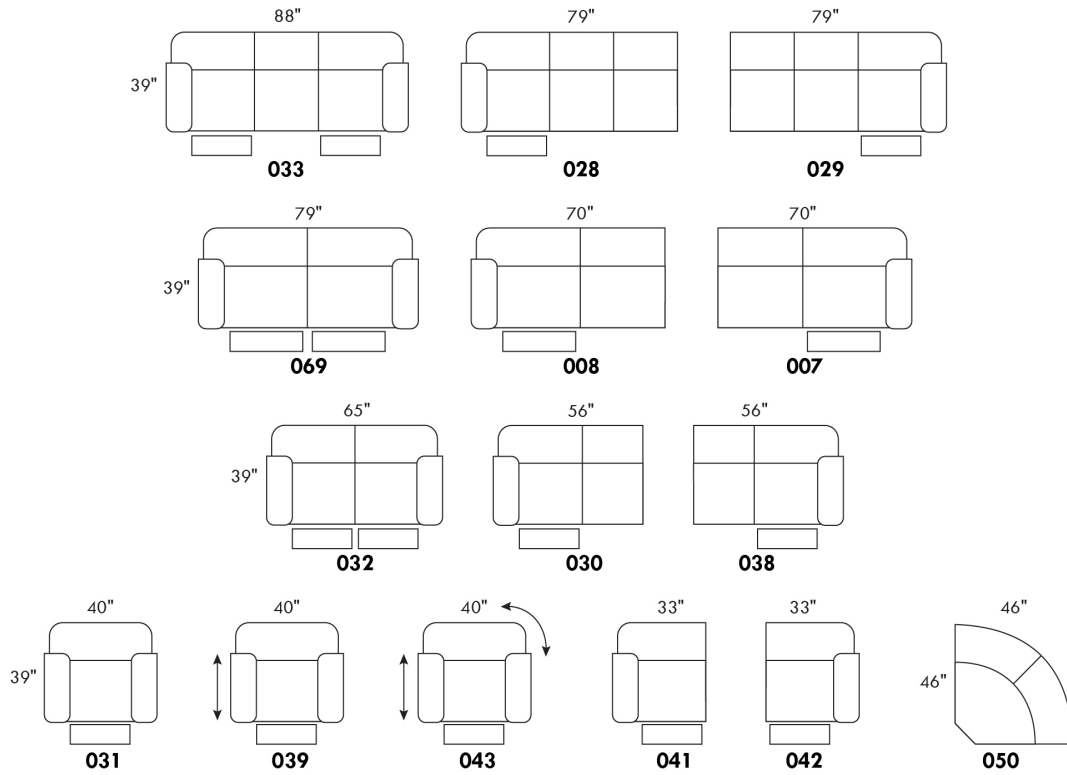

32047

Hauteur complète 40" | Hauteur de siège 19" | Hauteur devant bras 25" | Profondeur d'assise 21"
Total Height 40" | Seat Height 19" | Arm Height 25" | Seat Depth 21"