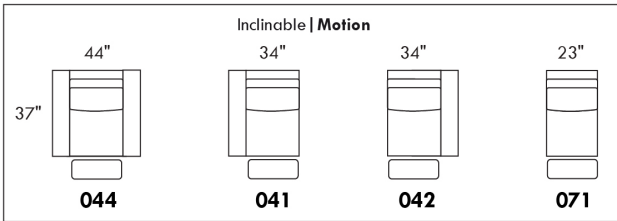

TRISTAN

Hauteur complète 35" | Hauteur de siège 19" | Profondeur d'assise 21"/22"
Total Height 35" | Seat Height 19" | Seat Depth 21"/22"