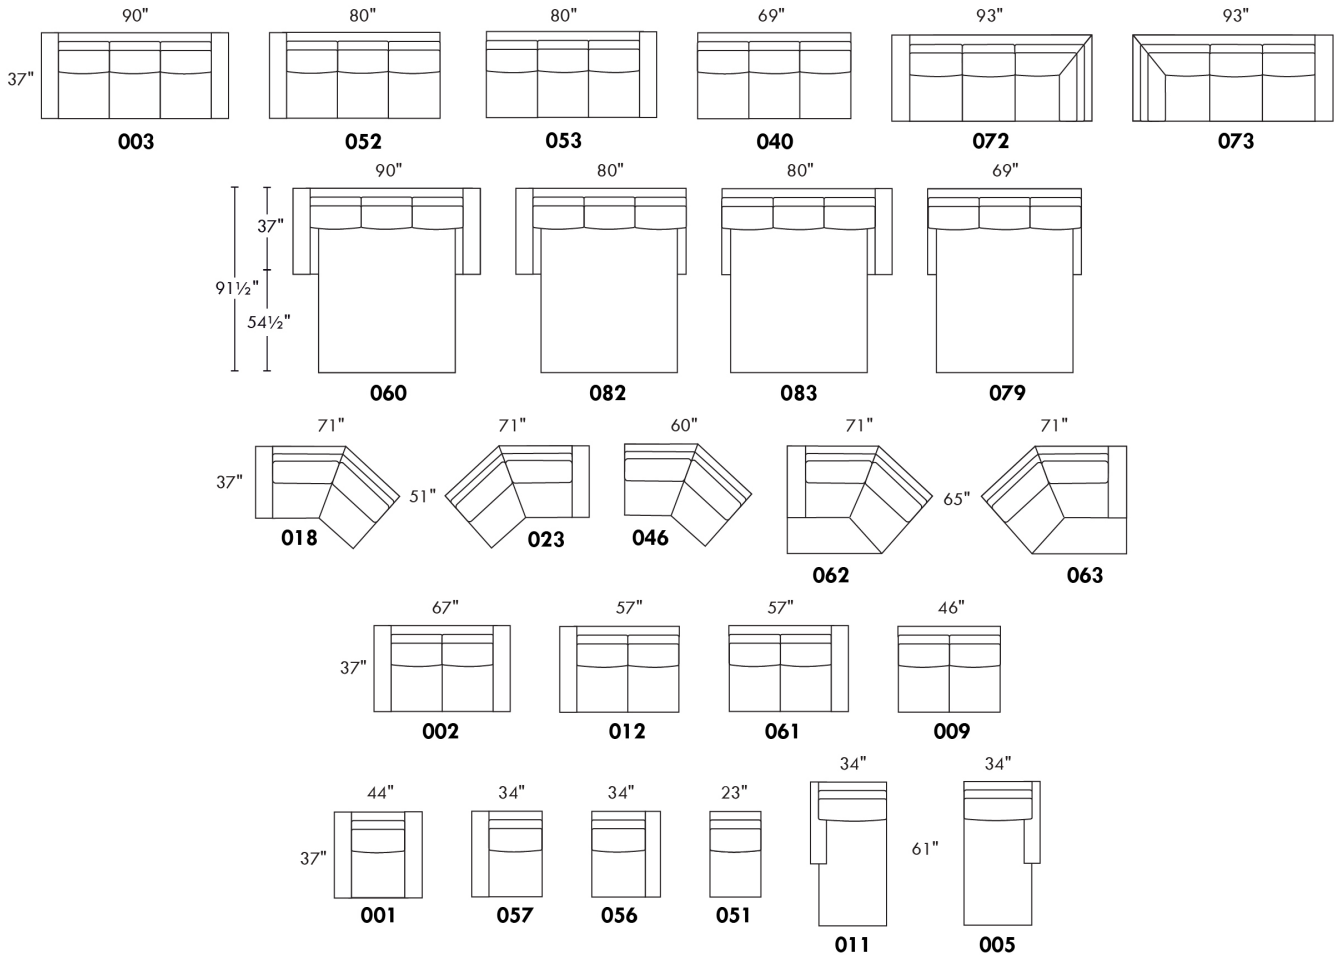

TRISTAN

Hauteur complète 35" | Hauteur de siège 19" | Profondeur d'assise 21"/22"
Total Height 35" | Seat Height 19" | Seat Depth 21"/22"