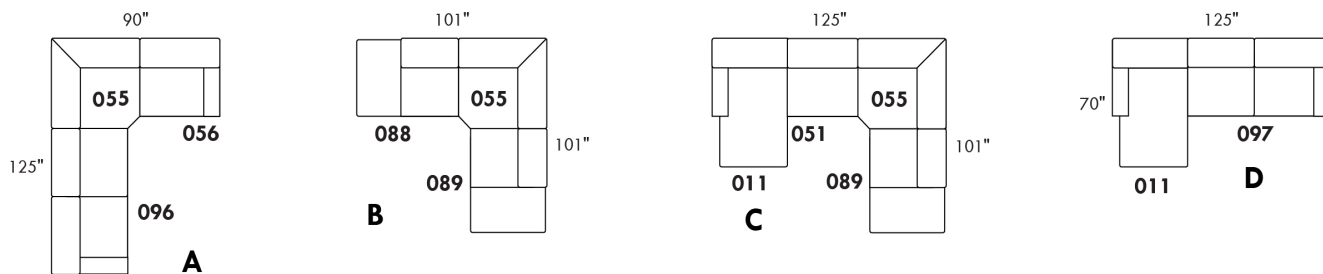

CONFIGURATIONS