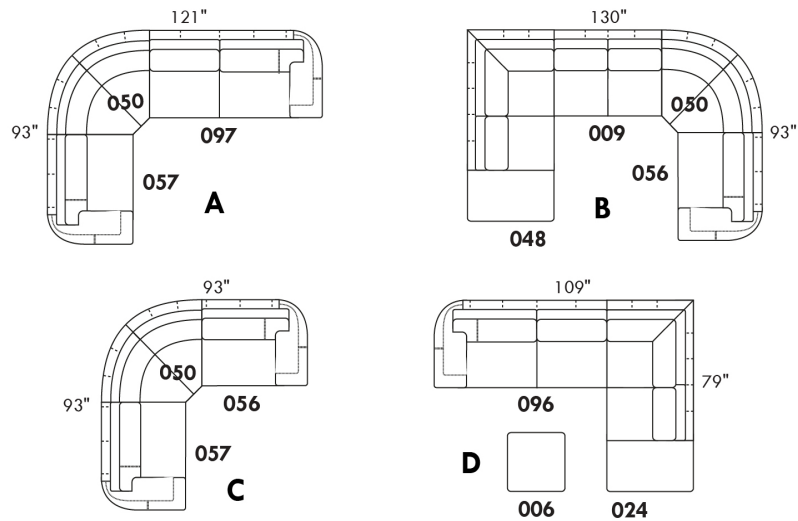

CONFIGURATIONS