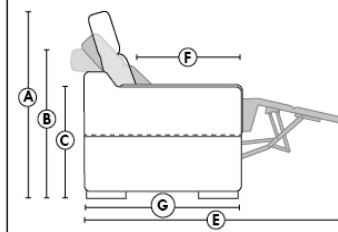

1. ☐ Appui-tête levé Headrest up
   - ☐ Appui-tête baissé Headrest down
   - ☐ Complètement incliné Fully reclined
- (A) Hauteur complète 40" Total Height
  (B) Hauteur appui-tête baissé 33" Height headrest down
  (C) Hauteur du bras 24,5" Arm Height
  (D) Hauteur du siège 19,5" Seat height
  (E) Profondeur inclinée 65" Depth fully reclined
  (F) Profondeur d'assise 20" ou/ou 22" Seat depth
  (G) Profondeur appui-tête monté 36" Depth with headrest up

Siège 30" de large | 30" Seat Width

Siège 23" de large | 23" Seat Width

Autres | Others

Fauteuil berçant, pivotant et inclinable
Swivel, rocking motion chair
N'est pas un mécanisme protège-mur / Not a wall hugger mechanism
Dégagement mural: 16" / Wall clearance: 16"

30" Populaires | Popular CONFIGURATIONS 23"