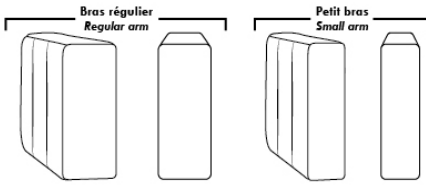

SEATTLE

OPTIMA

Spécifications | Specifications

☐ Appui-tête levé Headrest up
☐ Appui-tête baissé Headrest down
☐ Complètement incliné Fully reclined

(A) Hauteur complète 40" Total Height
(B) Hauteur appui-tête baissé 33" Height headrest down
(C) Hauteur du bras 24" Arm Height
(D) Hauteur du siège 19,5" Seat height
(E) Profondeur inclinée 65" Depth fully reclined
(F) Profondeur d'assise 20" ou/ou 22" Seat depth
(G) Profondeur appui-tête monté 36" Depth with headrest up

Siège 30" de large | 30" Seat Width

Siège 23" de large | 23" Seat Width

Autres | Others

Fauteuil berçant, pivotant et inclinable
Swivel, rocking motion chair
N'est pas un mécanisme protège-mur / Not a wall hugger mechanism
Dégagement mural: 16" / Wall clearance: 16"

30" Populaires | Popular CONFIGURATIONS 23"