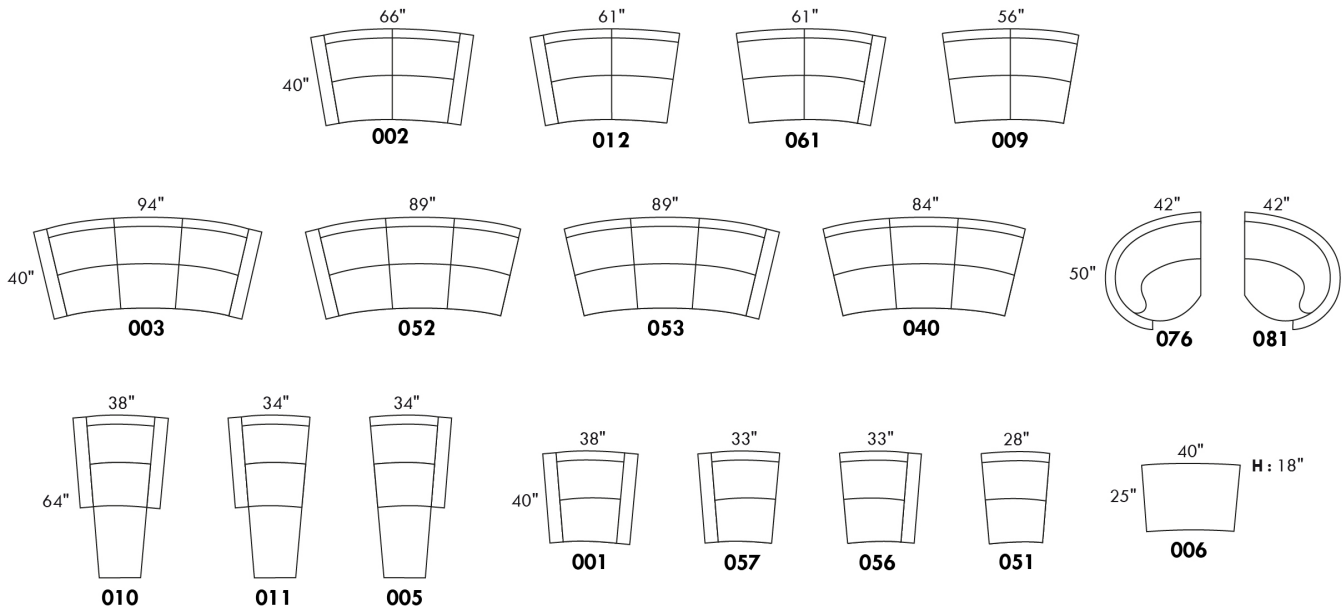

TAURUS

Hauteur complète 36" | Hauteur de siège 18" | Hauteur devant bras 27" | Profondeur d'assise 21"
Total Height 36" | Seat Height 18" | Arm Height 27" | Seat Depth 21"