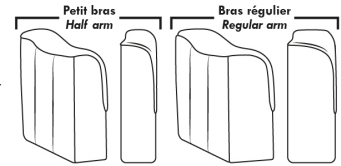

LINEA 30

Siège 30" de large | 30" Seat Width

Spécifications | Specifications

- ☐ Appui-tête levé / Headrest up
- ☐ Appui-tête baissé / Headrest down
- ☐ Complètement incliné / Fully reclined

- (A) Hauteur complète 39" / Total Height
- (B) Hauteur appui-tête baissé 30" / Height headrest down
- (C) Hauteur du bras 24" / Arm Height
- (D) Hauteur du siège 19,5" / Seat height
- (E) Profondeur inclinée 63" / Depth fully reclined
- (F) Profondeur d'assise 20" / Seat depth

Autres | Others