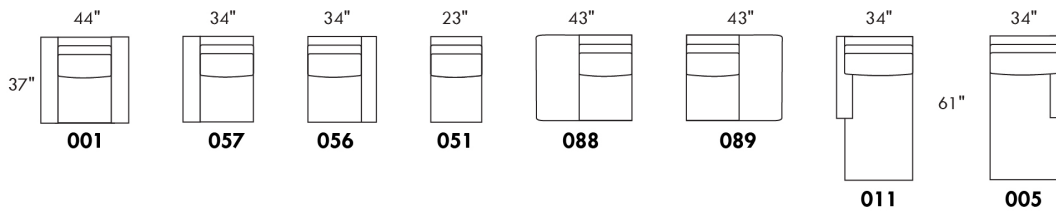

JADE

Hauteur complète 35" | Hauteur de siège 19" | Profondeur d'assise 21"/22"
Total Height 35" | Seat Height 19" | Seat Depth 21"/22"

www.jaymar.ca