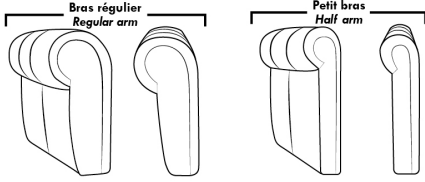

WASHINGTON

OPTIMA

Spécifications | Specifications

☐ Appui-tête levé Headrest up
☐ Appui-tête baissé Headrest down
☐ Complètement incliné Fully reclined

(A) Hauteur complète 40" Total Height
(B) Hauteur appui-tête baissé 33" Height headrest down
(C) Hauteur du bras 24" Arm Height
(D) Hauteur du siège 19,5" Seat height
(E) Profondeur inclinée 65" Depth fully reclined
(F) Profondeur d'assise 20" ou/ 22" Seat depth
(G) Profondeur appui-tête monté 36" Depth with headrest up

Siège 30" de large | 30" Seat Width

Siège 23" de large | 23" Seat Width

Autres | Others

Fauteuil berçant, pivotant et inclinable
N'est pas un mécanisme protège-mur
Dégagement mural: 16"

Swivel, rocking motion chair
Not a wall hugger mechanism
Wall clearance: 16"

30" Populaires | Popular CONFIGURATIONS 23"