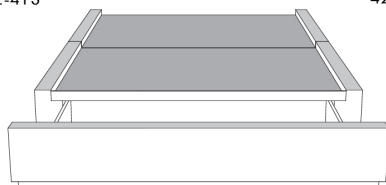

**Rangement à tiroir frontal
With Front Drawer**
440-441-442
Base lit simple N/D | Single base N/A