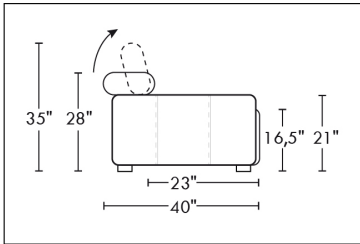

TOULOUSE

Hauteur complète 28"/35" | Hauteur de siège 16½" | Hauteur devant bras 21" | Profondeur d'assise 23"
Total Height 28"/35" | Seat Height 16½" | Arm Height 21" | Seat Depth 23"