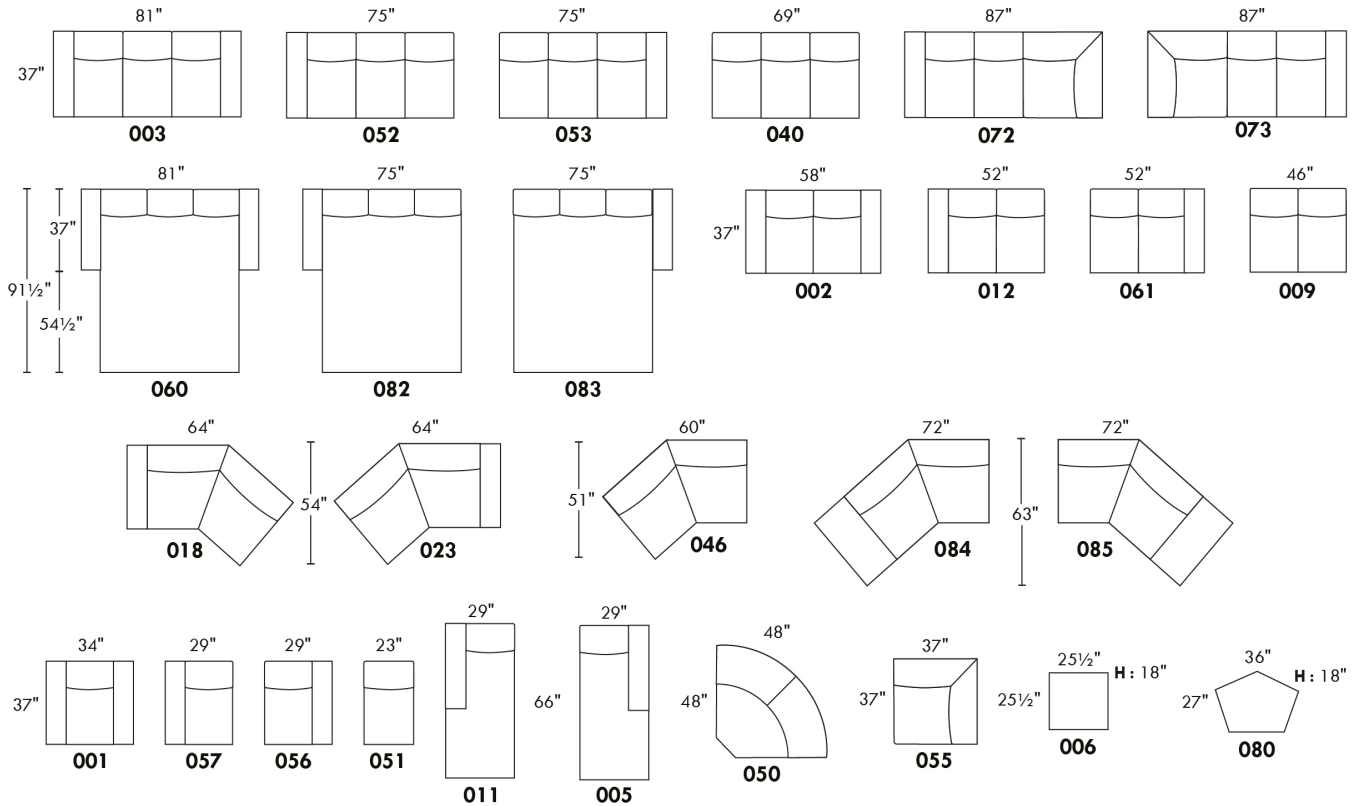

Hauteur complète 35" | Hauteur de siège 19" | Hauteur devant bras 24" | Profondeur d'assise 20"
Total Height 35" | Seat Height 19" | Arm Height 24" | Seat Depth 20"