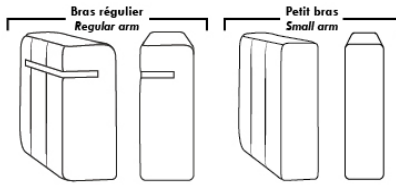

HAMBOURG

OPTIMA