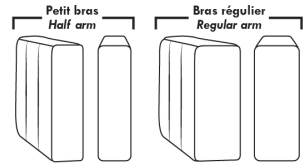

Items avec siège de 23" | Items with 23" seat

Fauteuil berçant, pivotant et inclinable
Swivel rocking motion chair

Simple 043: 30" wide, 34" high, H = 42", Bras | Arm 5 1/2", 19" base
Double 163: 33" wide, 34" high, H = 42", Bras | Arm 5 1/2", 22" base

Autres | Others