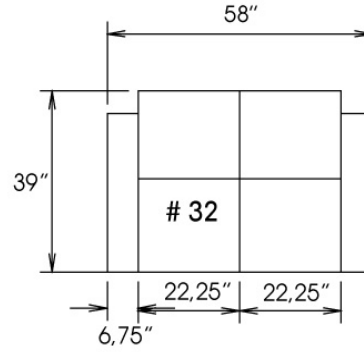

352

Toutes les dimensions indiquées sont au pouce près. Nos produits sont fabriqués à la main et des variations mineures peuvent survenir.
All dimensions indicated are to the nearest inch. Our product is hand-made and minor variations can occur.

RZ011-09