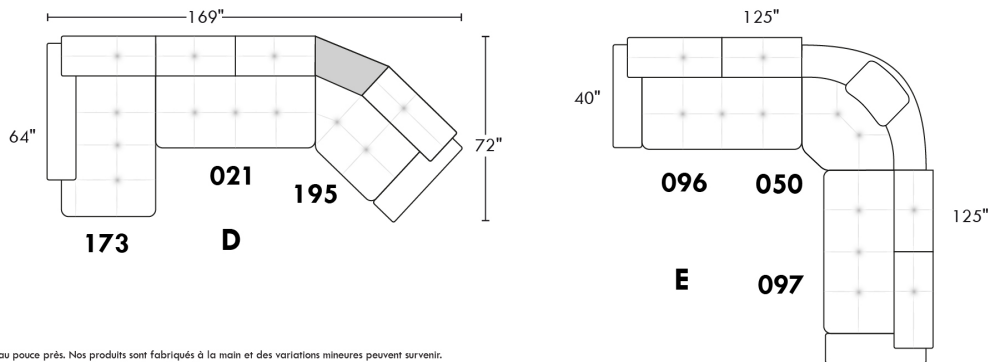

CONFIGURATIONS

www.jaymar.ca
Toutes les dimensions indiquées sont au pouce près. Nos produits sont fabriqués à la main et des variations mineures peuvent survenir.
All dimensions indicated are to the nearest inch. Our product is hand-made and minor variations can occur.