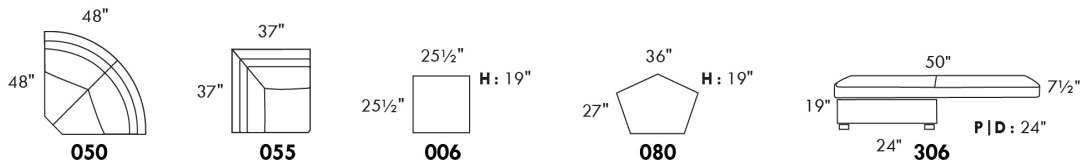

ODESSA

Hauteur complète 35" | Hauteur de siège 19" | Hauteur devant bras 25" | Profondeur d'assise 21"/22"
Total Height 35" | Seat Height 19" | Arm Height 25" | Seat Depth 21"/22"

www.jaymar.ca