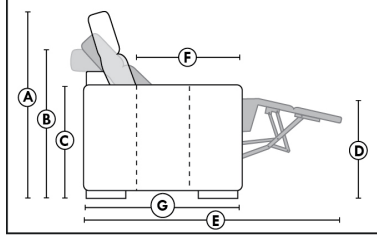

Spécifications | Specifications