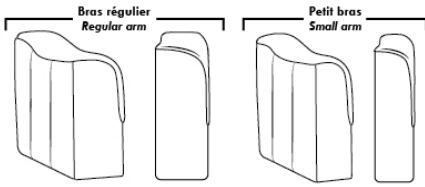

LEONARDO

OPTIMA

Spécifications | Specifications

☐ Appui-tête levé / Headrest up
☐ Appui-tête baissé / Headrest down
☐ Complètement incliné / Fully reclined

(A) Hauteur complète 40" / Total Height
(B) Hauteur appui-tête baissé 33" / Height headrest down
(C) Hauteur du bras 24" / Arm Height
(D) Hauteur du siège 19,5" / Seat height
(E) Profondeur inclinée 65" / Depth fully reclined
(F) Profondeur d'assise 20" ou/ou 22" / Seat depth
(G) Profondeur appui-tête monté 36" / Depth with headrest up

Siège 30" de large | 30" Seat Width

80" 71" 71" 61"
40" 095 096 097 021
96" 82" 82"
40" 234 167 168
44"
96" 82" 82"
44" 235 223 224
Allongé à rangement / Bumper with storage
50" 41" 41" 31" 41" 41"
40" 017 175 176 177 173 62" 174
42"/44" Profondeur Depth
Incinable / Motion   Dos inclinable / Push back
50" 41" 41" 31" 41" 41"
40" 165 169 170 171 230 62" 231
42"/44" Profondeur Depth
Allongé à rangement / Bumper with storage
52" 52" 52" 52"
40" 178 179 221 222

Siège 23" de large | 23" Seat Width

66" 57" 57" 47"
40" 002 012 061 009
68" 68" 89" 89"
40" 086 045 048 024
44"
68" 68"
40" 186 187
Allongé à rangement / Bumper with storage
43" 34" 34" 24" 34" 34"
40" 001 057 056 051 011 62" 005
42"/44" Profondeur Depth
Incinable / Motion   Dos inclinable / Push back   Allongé à rangement / Bumper with storage
43" 34" 34" 24" 34" 34"
40" 044 041 042 071 232 62" 233
42"/44" Profondeur Depth
45" 45"
40" 088 089
45" 45"
40" 188 189
90" 81" 81" 71"
40" 003 052 053 040

Autres | Others

Fauteuil berçant, pivotant et inclinable / **Swivel, rocking motion chair**
N'est pas un mécanisme protège-mur / Not a wall hugger mechanism
Dégagement mural: 16" / Wall clearance: 16"

Simple / Single: 30" H=42", 34" 19"
Double: 33" H=42", 34" 22"

Centre rond / Wedge: 49" H=33", 050
Coin carré / Square corner: 44" H=40", 055
Petit coin carré / Small corner: 40" H=40", 155
Pouf à rangement / Storage ottoman: 30" H=17", 22" 124
Rangement à angle / Wedge storage: 25" H=22", 35" 159
Rangement droit / Straight storage: 10" H=22", 35" 160
Petit rangement à angle / Small Wedge storage: 20" H=22", 35" 190

30" Populaires | Popular CONFIGURATIONS 23"

81" 113" 116" 116" 102" 102"
40" 169 170 169 171 174 096 055 041 042 041 071 005 012 055 041 071
62" 116" 116" 102" 102"
40" 169 171 235 171 170 041 071 071 042 024
96" 102" 89"