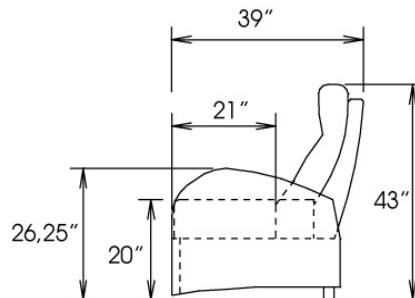

351

Toutes les dimensions indiquées sont au pouce près. Nos produits sont fabriqués à la main et des variations mineures peuvent survenir.
All dimensions indicated are to the nearest inch. Our product is hand-made and minor variations can occur.

R2011-09