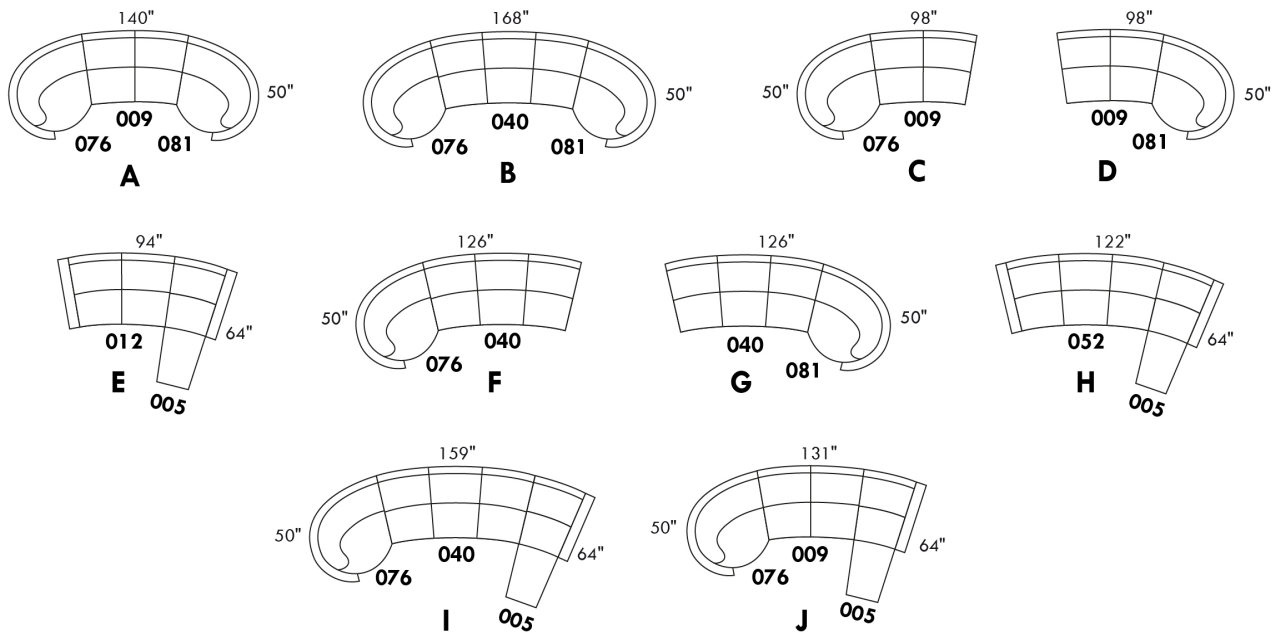

CONFIGURATIONS