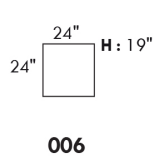

SIÈGE 22" DE LARGE | 22" SEAT WIDTH