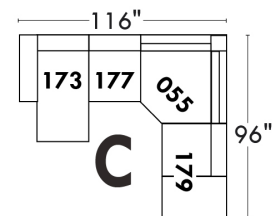

Autres | Others