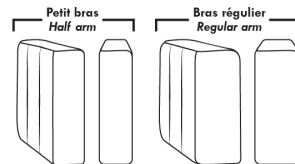

Items avec siège de 30" | Items with 30" seat

Inclinable
Motion

Spécifications | Specifications

- ☐ Appui-tête levé / Headrest up
- ☐ Appui-tête baissé / Headrest down
- ☐ Complètement incliné / Fully reclined

- (A) Hauteur complète 40" / Total Height
- (B) Hauteur appui-tête baissé 33" / Height headrest down
- (C) Hauteur du bras 24" / Arm Height
- (D) Hauteur du siège 19,5" / Seat height
- (E) Profondeur incliné 65" / Depth fully reclined
- (F) Profondeur d'assise 20" ou/ou 22" / Seat depth

Autres | Others

www.jaymar.ca