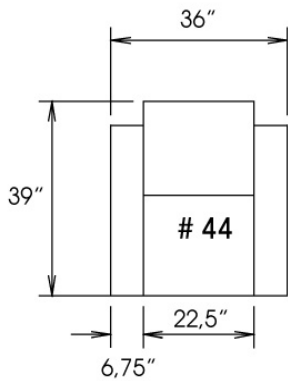

351

Toutes les dimensions indiquées sont au pouce près. Nos produits sont fabriqués à la main et des variations mineures peuvent survenir.
All dimensions indicated are to the nearest inch. Our product is hand-made and minor variations can occur.

R2011-09