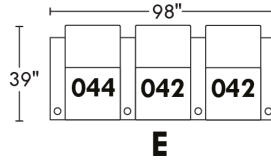

Configurations