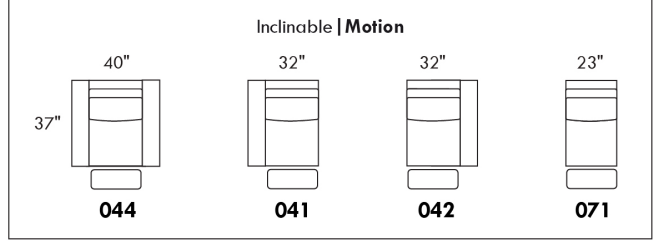

RIOPEL

Hauteur complète 35" | Hauteur de siège 19" | Profondeur d'assise 21"/22"
Total Height 35" | Seat Height 19" | Seat Depth 21"/22"

www.jaymar.ca
Toutes les dimensions indiquées sont au pouce près. Nos produits sont fabriqués à la main et des variations mineures peuvent survenir.
All dimensions indicated are to the nearest inch. Our product is hand-made and minor variations can occur.