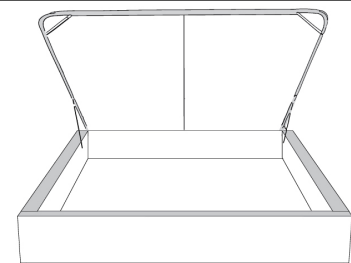

Avec rangement | With Storage
430-431-432-433