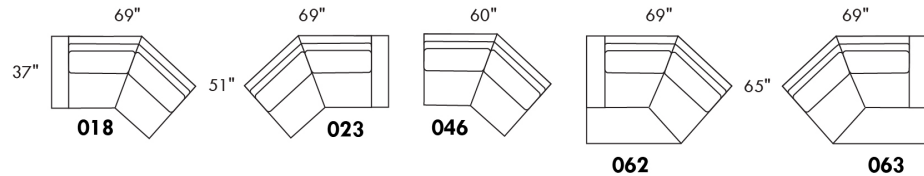

RIOPEL

Hauteur complète 35" | Hauteur de siège 19" | Profondeur d'assise 21"/22"
Total Height 35" | Seat Height 19" | Seat Depth 21"/22"

www.jaymar.ca
Toutes les dimensions indiquées sont au pouce près. Nos produits sont fabriqués à la main et des variations mineures peuvent survenir.
All dimensions indicated are to the nearest inch. Our product is hand-made and minor variations can occur.