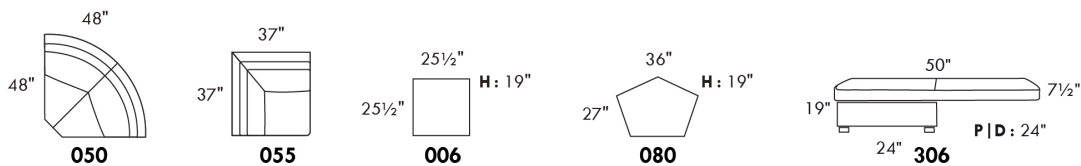

JADE

Hauteur complète 35" | Hauteur de siège 19" | Profondeur d'assise 21"/22"
Total Height 35" | Seat Height 19" | Seat Depth 21"/22"

www.jaymar.ca