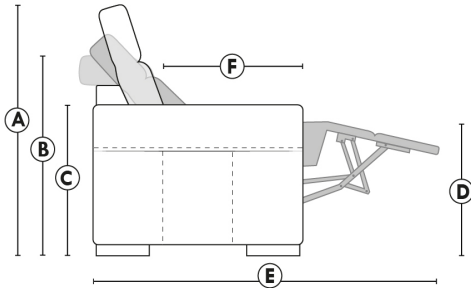

Spécifications | Specifications

- ☐ Appui-tête levé / Headrest up
- ☐ Appui-tête baissé / Headrest down
- ☐ Complètement incliné / Fully reclined

- (A) Hauteur complète 39" Total Height
- (B) Hauteur appui-tête baissé 30" Height headrest down
- (C) Hauteur du bras 24" Arm Height
- (D) Hauteur du siège 19,5" Seat height
- (E) Profondeur inclinée 63" Depth fully reclined
- (F) Profondeur d'assise 20" Seat depth

Autres | Others