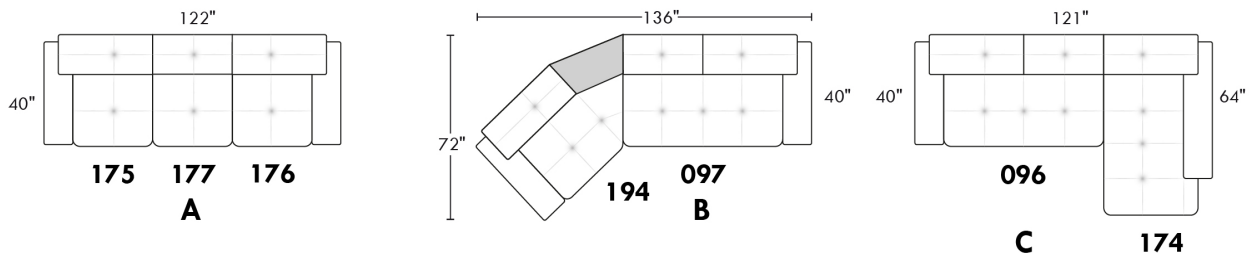

CONFIGURATIONS

www.jaymar.ca
Toutes les dimensions indiquées sont au pouce près. Nos produits sont fabriqués à la main et des variations mineures peuvent survenir.
All dimensions indicated are to the nearest inch. Our product is hand-made and minor variations can occur.