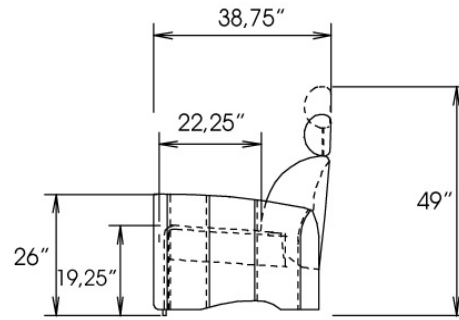

352

Toutes les dimensions indiquées sont au pouce près. Nos produits sont fabriqués à la main et des variations mineures peuvent survenir.
All dimensions indicated are to the nearest inch. Our product is hand-made and minor variations can occur.

RZ011-09