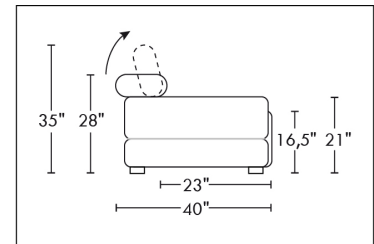

PARIS

Hauteur complète 28"/35" | Hauteur de siège 16½" | Hauteur devant bras 21" | Profondeur d'assise 23"
Total Height 28"/35" | Seat Height 16½" | Arm Height 21" | Seat Depth 23"