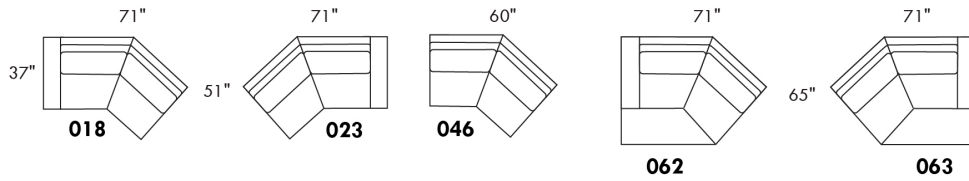

JADE

Hauteur complète 35" | Hauteur de siège 19" | Profondeur d'assise 21"/22"
Total Height 35" | Seat Height 19" | Seat Depth 21"/22"

www.jaymar.ca