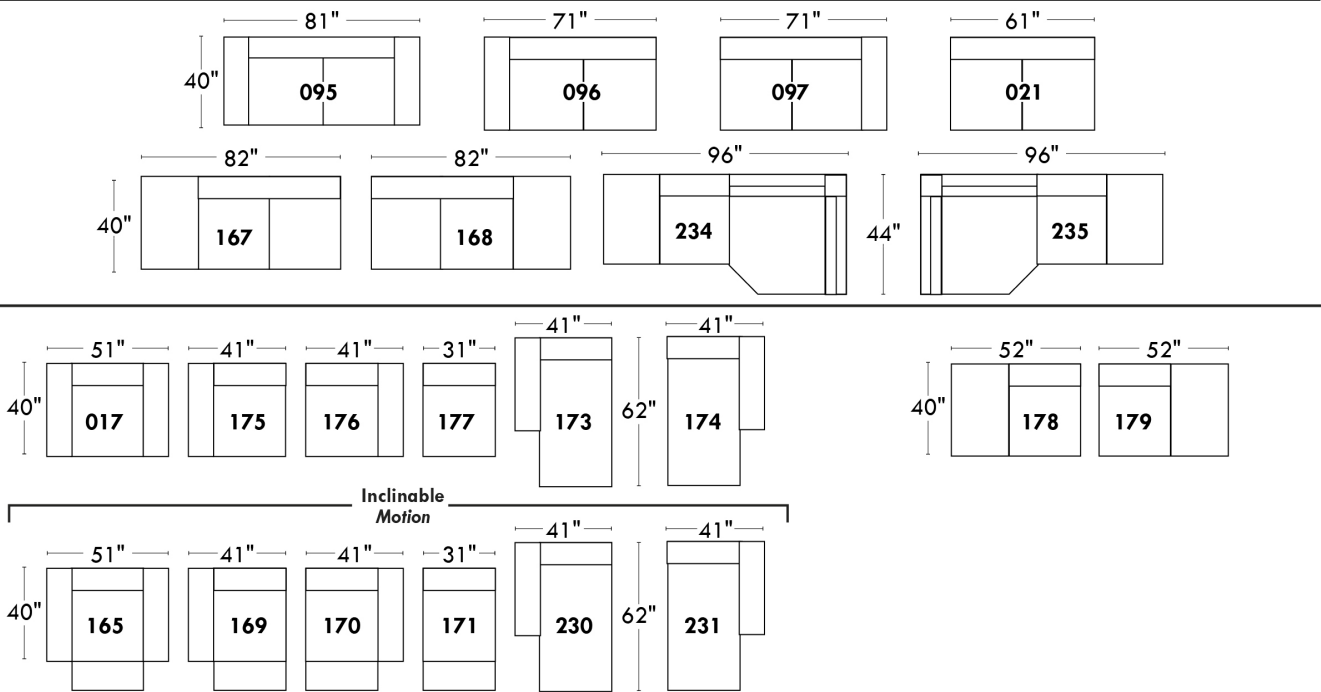

Items avec siège de 30" | Items with 30" seat