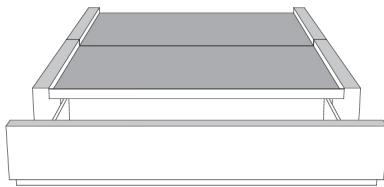

Rangement à tiroir frontal
With Front Drawer
440-441

Base lit simple N/D | Single base N/A