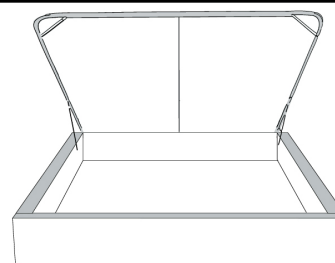

Avec rangement | With Storage
430-431-432-433