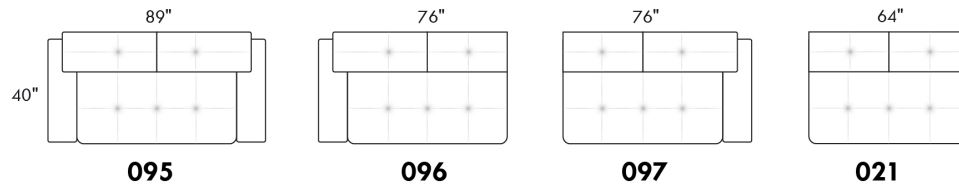

PARIS

Hauteur complète 28"/35" | Hauteur de siège 16½" | Hauteur devant bras 21" | Profondeur d'assise 23"
Total Height 28"/35" | Seat Height 16½" | Arm Height 21" | Seat Depth 23"