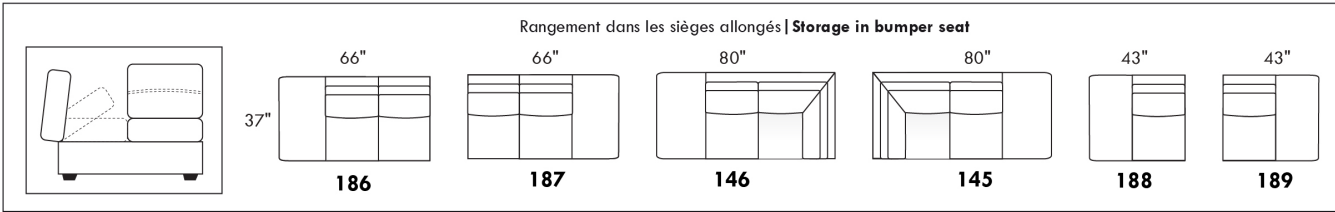

TRISTAN

Hauteur complète 35" | Hauteur de siège 19" | Profondeur d'assise 21"/22"
Total Height 35" | Seat Height 19" | Seat Depth 21"/22"