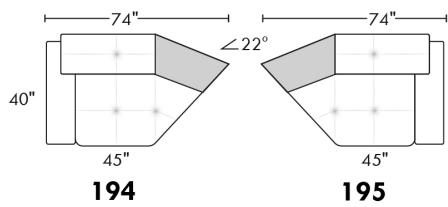

PARIS

Hauteur complète 28"/35" | Hauteur de siège 16½" | Hauteur devant bras 21" | Profondeur d'assise 23"
Total Height 28"/35" | Seat Height 16½" | Arm Height 21" | Seat Depth 23"