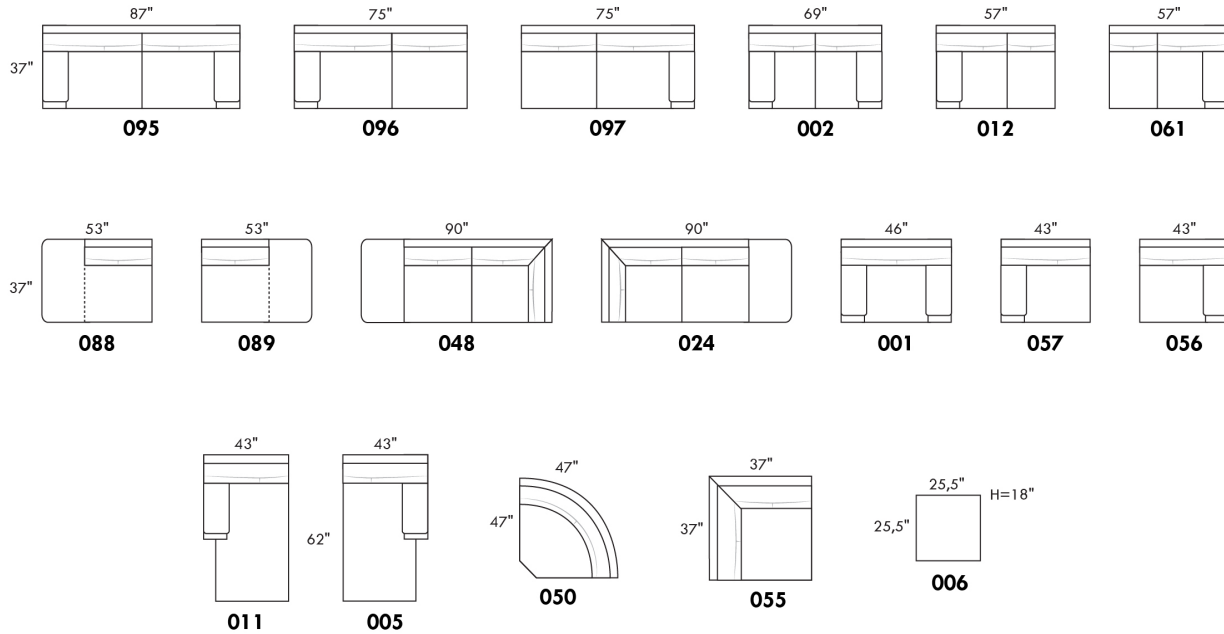

Hauteur complète 34" | Hauteur de siège 18" | Hauteur devant bras 24" | Profondeur d'assise 21"
Total Height 34" | Seat Height 18" | Arm Height 24" | Seat Depth 21"