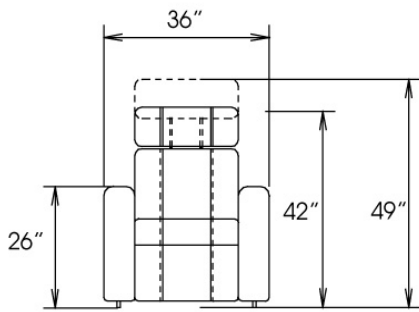

352

Toutes les dimensions indiquées sont au pouce près. Nos produits sont fabriqués à la main et des variations mineures peuvent survenir.
All dimensions indicated are to the nearest inch. Our product is hand-made and minor variations can occur.

RZ011-09