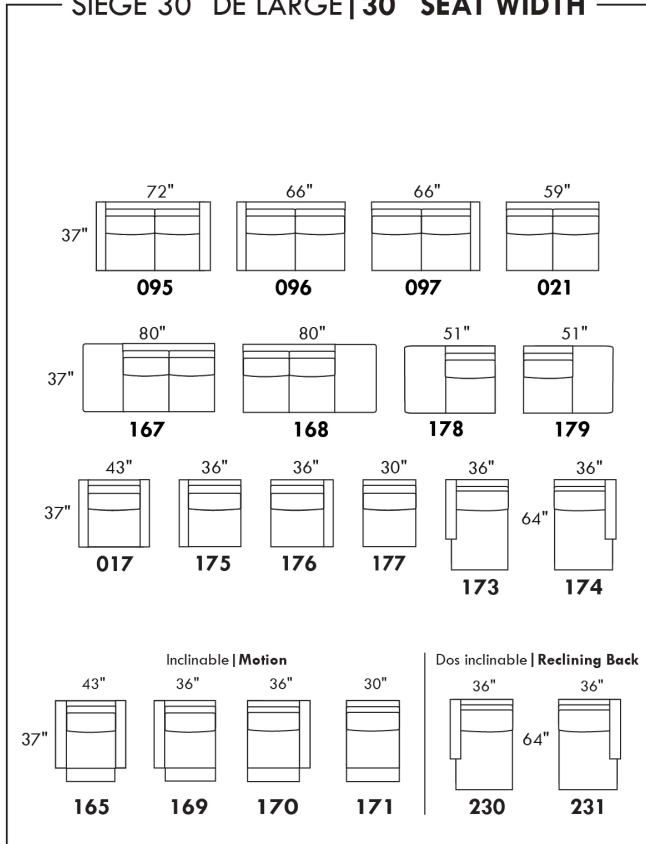

Hauteur complète 42" | Hauteur de siège 19"/20" | Hauteur devant bras 24" | Profondeur d'assise 21"
Total Height 42" | Seat Height 19"/20" | Arm Height 24" | Seat Depth 21"

SIÈGE 30" DE LARGE | 30" SEAT WIDTH