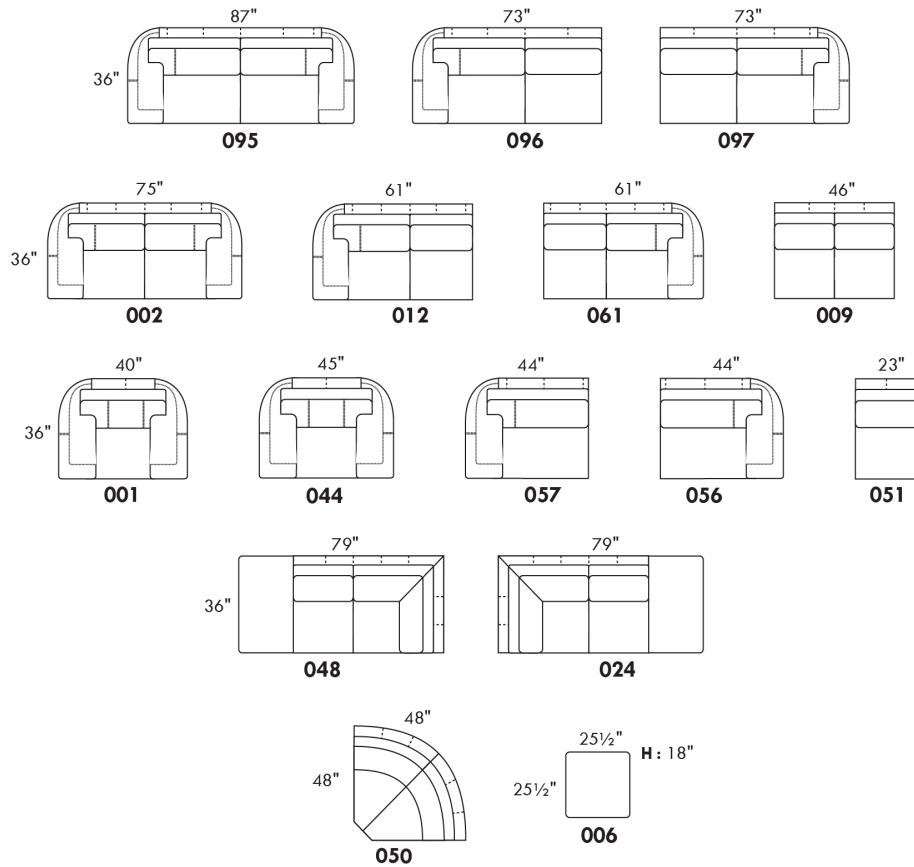

Hauteur complète 35" | Hauteur de siège 19" | Hauteur devant bras 23" | Profondeur d'assise 20"
Total Height 35" | Seat Height 19" | Arm Height 23" | Seat Depth 20"