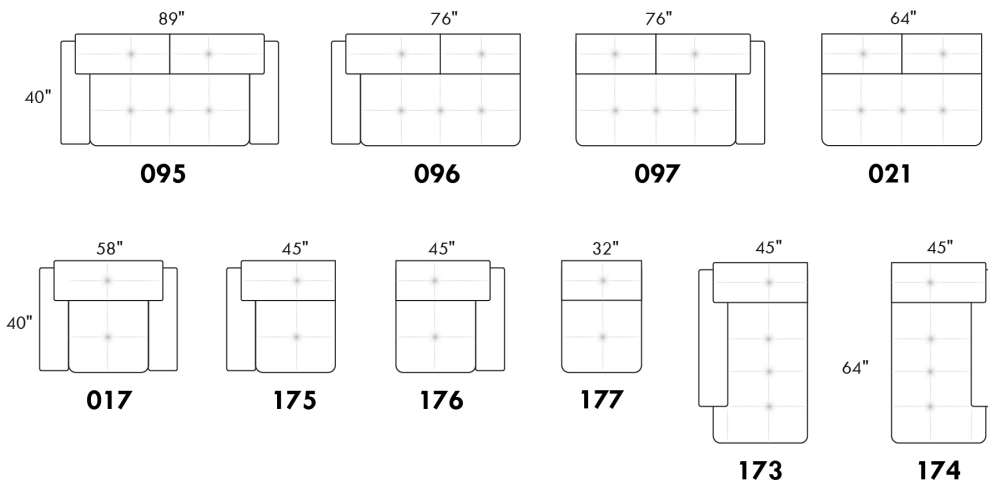

TOULOUSE

Hauteur complète 28"/35" | Hauteur de siège 16½" | Hauteur devant bras 21" | Profondeur d'assise 23"
Total Height 28"/35" | Seat Height 16½" | Arm Height 21" | Seat Depth 23"