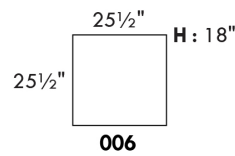

HARRISON

Hauteur complète 36" | Hauteur de siège 19" | Hauteur devant bras 26" | Profondeur d'assise 21"
Total Height 36" | Seat Height 19" | Arm Height 26" | Seat Depth 21"

www.jaymar.ca