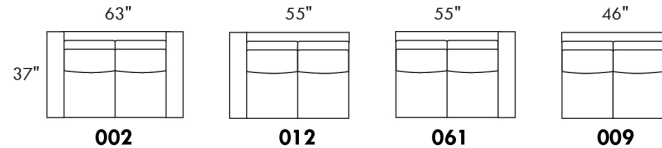

RIOPEL

Hauteur complète 35" | Hauteur de siège 19" | Profondeur d'assise 21"/22"
Total Height 35" | Seat Height 19" | Seat Depth 21"/22"

www.jaymar.ca
Toutes les dimensions indiquées sont au pouce près. Nos produits sont fabriqués à la main et des variations mineures peuvent survenir.
All dimensions indicated are to the nearest inch. Our product is hand-made and minor variations can occur.