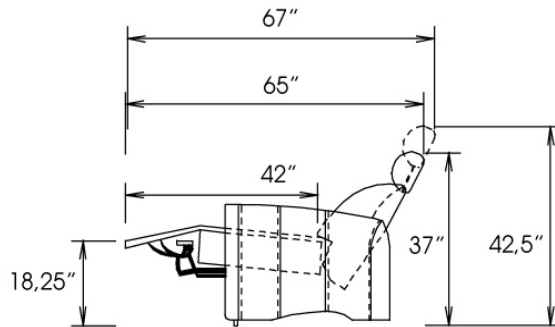

352

Toutes les dimensions indiquées sont au pouce près. Nos produits sont fabriqués à la main et des variations mineures peuvent survenir.
All dimensions indicated are to the nearest inch. Our product is hand-made and minor variations can occur.

RZ011-09