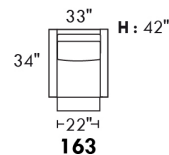

Fauteuil double berçant, pivotant et inclinable
Double swivel and rocking motion chair