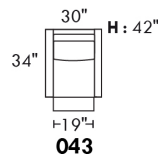

Fauteuil berçant, pivotant et inclinable
Swivel and rocking motion chair