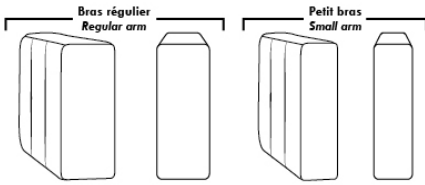

MANHATTAN

OPTIMA

Spécifications | Specifications

☐ Appui-tête levé / Headrest up
☐ Appui-tête baissé / Headrest down
☐ Complètement incliné / Fully reclined

(A) Hauteur complète 40" / Total Height
(B) Hauteur appui-tête baissé 33" / Height headrest down
(C) Hauteur du bras 24" / Arm Height
(D) Hauteur du siège 19,5" / Seat height
(E) Profondeur inclinée 65" / Depth fully reclined
(F) Profondeur d'assise 20" ou/ou 22" / Seat depth
(G) Profondeur appui-tête monté 36" / Depth with headrest up

Siège 30" de large | 30" Seat Width

Dimensions shown: 79", 70", 70", 61", 40", 96", 82", 82", 44", 40", 40", 40", 31", 40", 40", 42"/44" Profondeur Depth, 49", 40", 40", 40", 40", 62", 49", 40", 40", 31", 40", 40", 42"/44" Profondeur Depth, 52", 52", 52", 52", 40", 40".

Features: **Allongé à rangement / Bumper with storage**, **Inclinable / Motion**, **Dos inclinable / Push back**.

Siège 23" de large | 23" Seat Width

Dimensions shown: 65", 56", 56", 47", 40", 68", 68", 89", 89", 44", 40", 40", 42", 33", 33", 24", 33", 33", 42"/44" Profondeur Depth, 45", 45", 40", 40", 40", 40", 31", 40", 40", 40", 40", 62", 49", 40", 40", 31", 40", 40", 42"/44" Profondeur Depth, 52", 52", 52", 52", 40", 40".

Features: **Allongé à rangement / Bumper with storage**, **Inclinable / Motion**, **Dos inclinable / Push back**.

Autres | Others

Fauteuil berçant, pivotant et inclinable / **Swivel, rocking motion chair**
N'est pas un mécanisme protège-mur / Not a wall hugger mechanism
Dégagement mural: 16" / Wall clearance: 16"

Dimensions shown: 49", H=33", 44", H=40", 40", H=40", 30", H=17", 25", H=22", 10", H=22", 20", H=22", 49", 44", 40", 30", 25", 10", 20".

30" Populaires | Popular CONFIGURATIONS 23"

Dimensions shown: 80", 111", 40", 62", 115", 115", 115", 115", 40", 66", 90", 101", 101", 89".