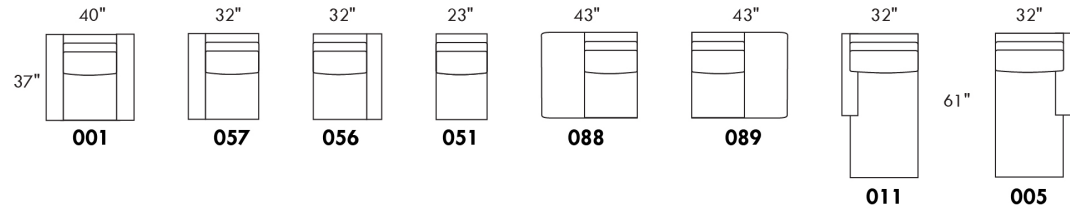

RIOPEL

Hauteur complète 35" | Hauteur de siège 19" | Profondeur d'assise 21"/22"
Total Height 35" | Seat Height 19" | Seat Depth 21"/22"

www.jaymar.ca
Toutes les dimensions indiquées sont au pouce près. Nos produits sont fabriqués à la main et des variations mineures peuvent survenir.
All dimensions indicated are to the nearest inch. Our product is hand-made and minor variations can occur.