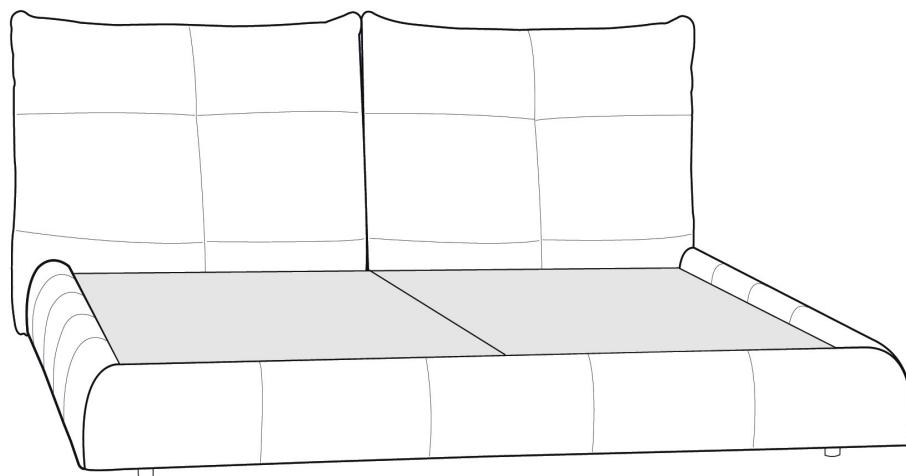

Lit **WAVE** Bed

Lit régulier | *Regular Bed*

380 King | 360 Queen | 304 Double | 314 Simple/ *Single*