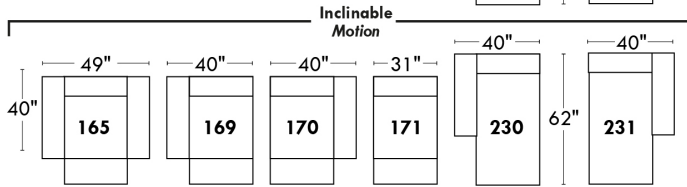

LINEA 30

Siège 30" de large | 30" Seat Width