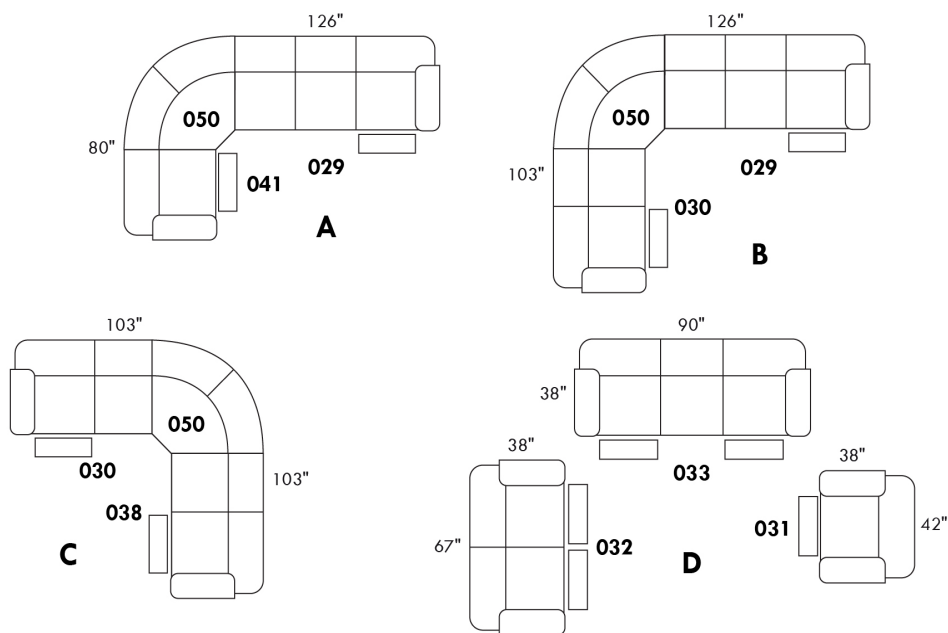

CONFIGURATIONS