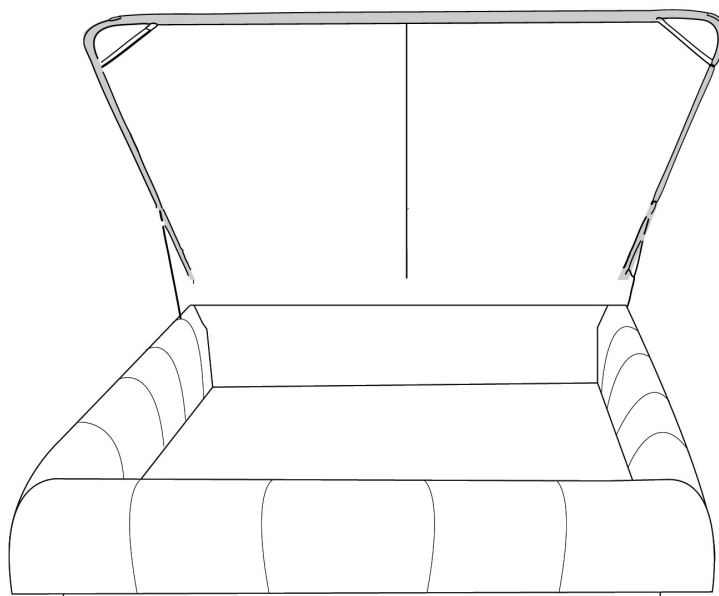

Lit avec rangement | *Bed with storage*

365 King | 366 Queen | 367 Double | 368 Simple/ *Single*

www.jaymar.ca

Les illustrations sont génériques et n'indiquent pas tous les détails de coutures.
The sketches are generic and do not reflect all sewing details.

R: 2016-02