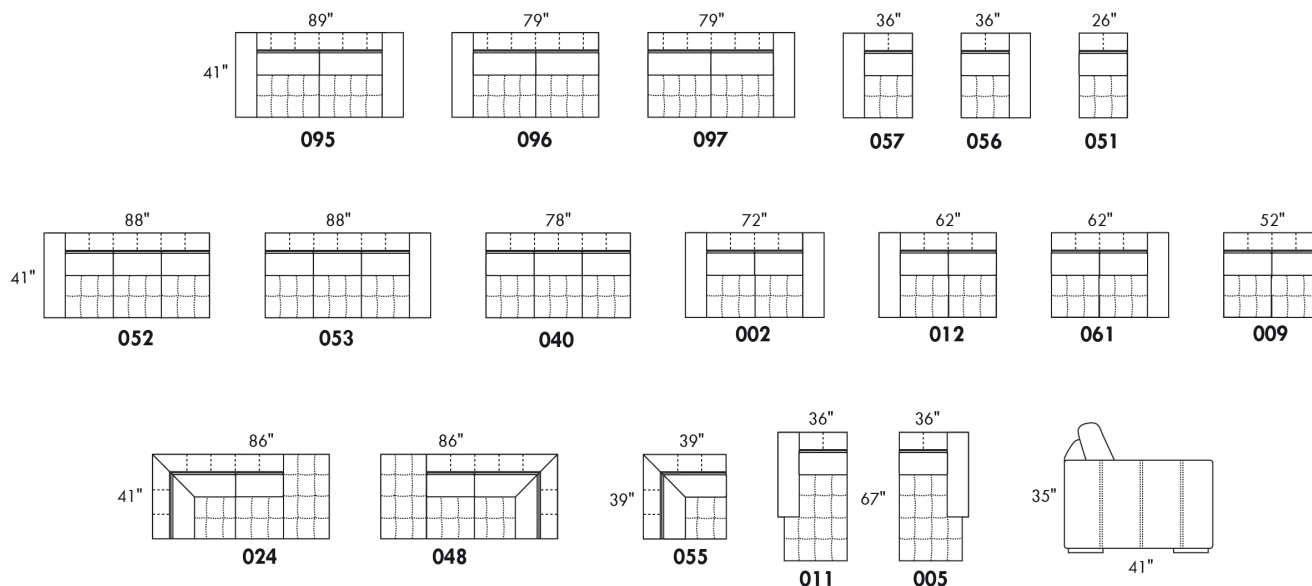

BARCELONA

www.jaymar.ca