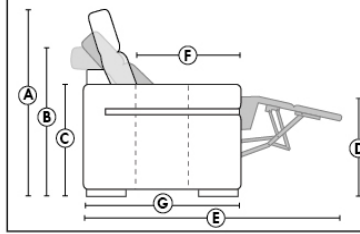

Spécifications | Specifications