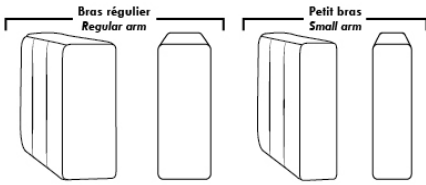

CHAMONIX

OPTIMA