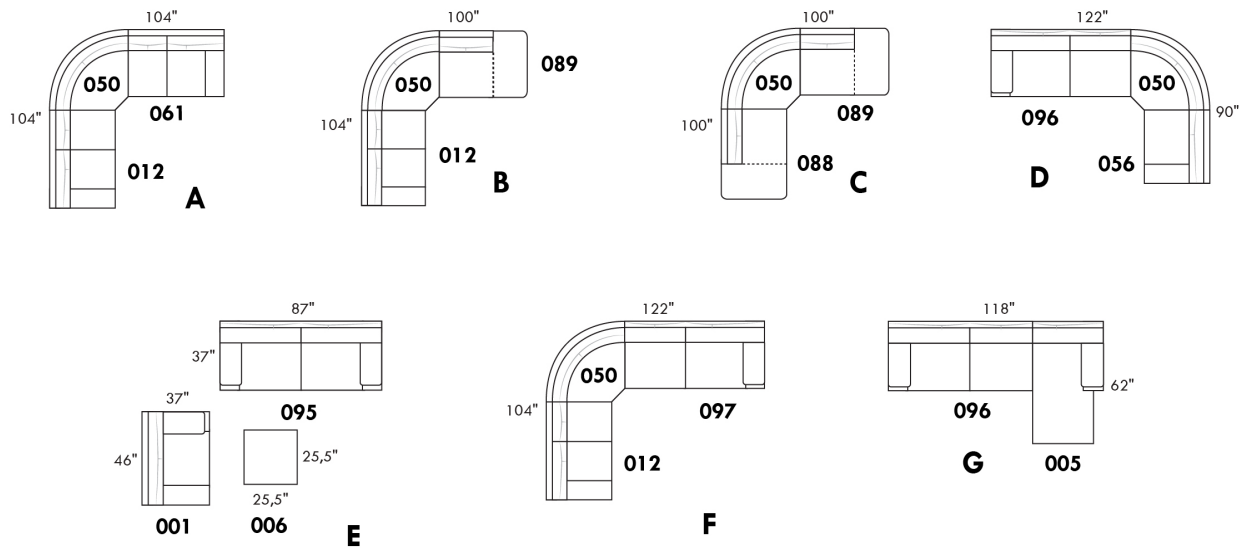

CONFIGURATIONS