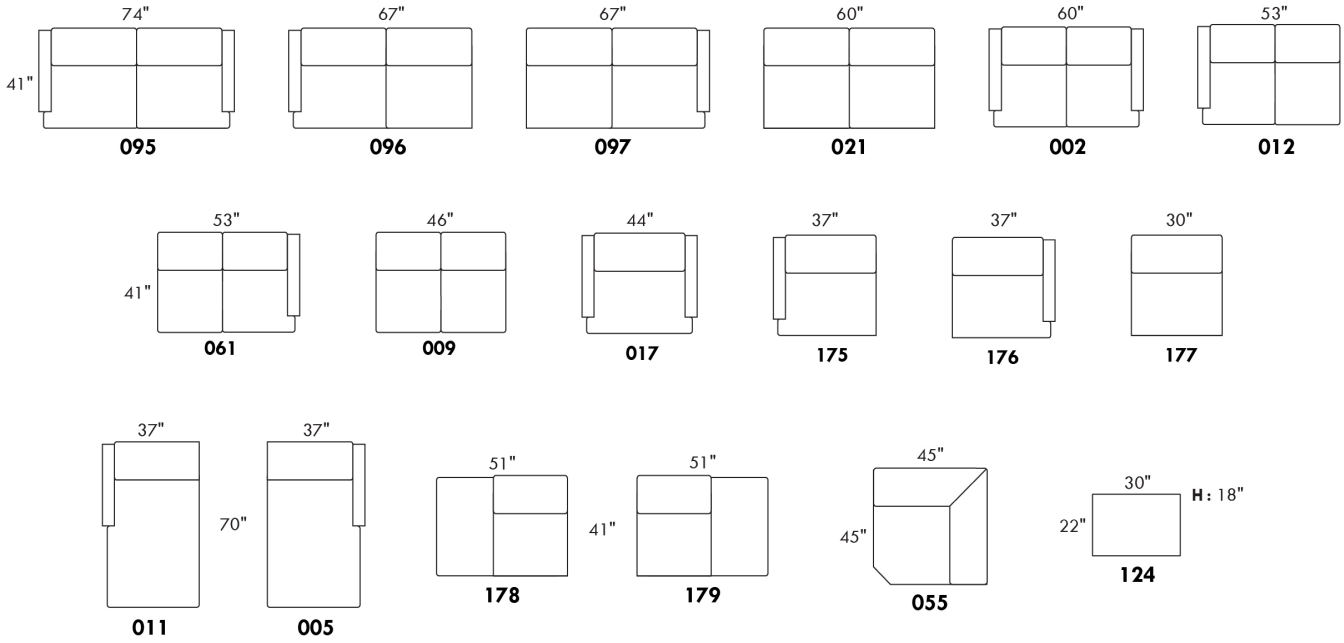

PURE

Hauteur complète 34" | Hauteur de siège 18" | Profondeur d'assise 24"
Total Height 34" | Seat Height 18" | Seat Depth 24"