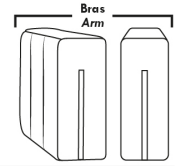

LINEA 30

Siège 30" de large | 30" Seat Width

Spécifications | Specifications

- ☐ Appui-tête levé / Headrest up
- ☐ Appui-tête baissé / Headrest down
- ☐ Complètement incliné / Fully reclined

- (A) Hauteur complète 39" Total Height
- (B) Hauteur appui-tête baissé 30" Height headrest down
- (C) Hauteur du bras 24" Arm Height
- (D) Hauteur du siège 19,5" Seat height
- (E) Profondeur inclinée 63" Depth fully reclined
- (F) Profondeur d'assise 20" Seat depth

Autres | Others