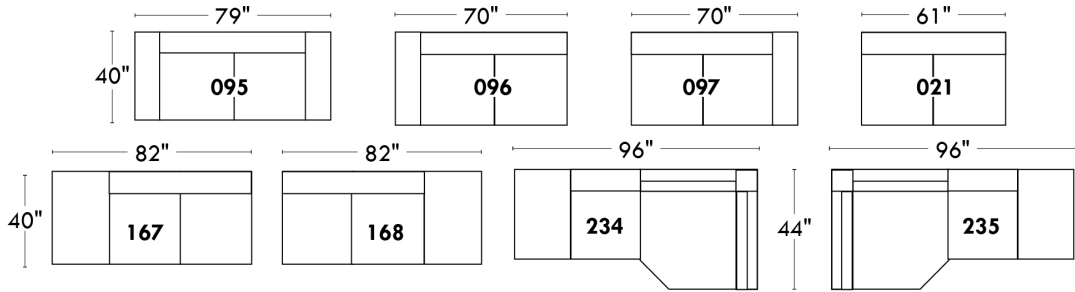

Items avec siège de 30" | Items with 30" seat