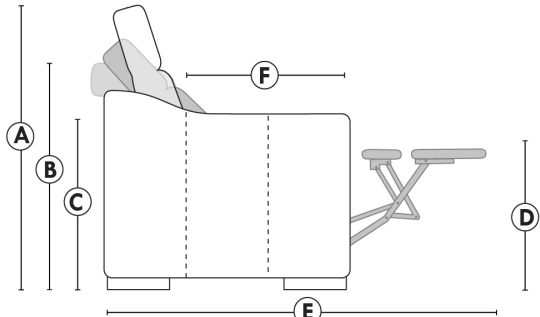

Spécifications | Specifications

- ☐ Appui-tête levé / Headrest up
- ☐ Appui-tête baissé / Headrest down
- ☐ Complètement incliné / Fully reclined
- (A) Hauteur complète 40" / Total Height
- (B) Hauteur appui-tête baissé 33" / Height headrest down
- (C) Hauteur du bras 24" / Arm Height
- (D) Hauteur du siège 19,5" / Seat height
- (E) Profondeur incliné 65" / Depth fully reclined
- (F) Profondeur d'assise 20" ou/ou 22" / Seat depth