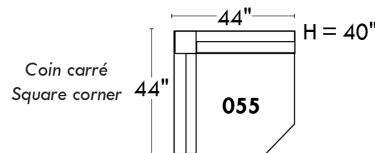

Autres | Others