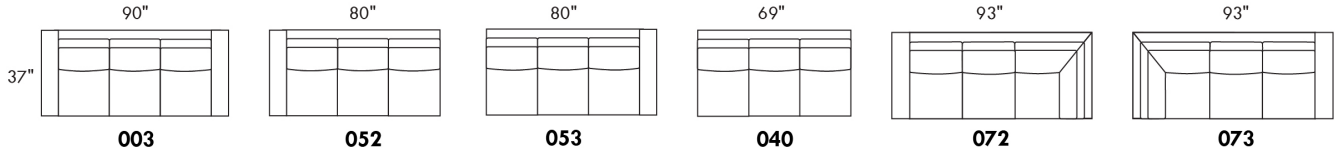

JADE

Hauteur complète 35" | Hauteur de siège 19" | Profondeur d'assise 21"/22"
Total Height 35" | Seat Height 19" | Seat Depth 21"/22"

www.jaymar.ca