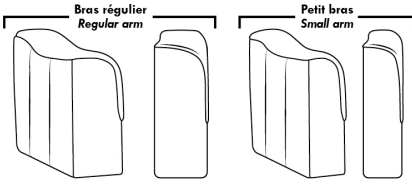

BROOKLYN

OPTIMA

Spécifications | Specifications

☐ Appui-tête levé
Headrest up
☐ Appui-tête baissé
Headrest down
☐ Complètement incliné
Fully reclined

(A) Hauteur complète 40" Total Height
(B) Hauteur appui-tête baissé 33" Height headrest down
(C) Hauteur du bras 24" Arm Height
(D) Hauteur du siège 19,5" Seat height
(E) Profondeur inclinée 65" Depth fully reclined
(F) Profondeur d'assise 20" ou/ou 22" Seat depth
(G) Profondeur appui-tête monté 36" Depth with headrest up

Siège 30" de large | 30" Seat Width

Siège 23" de large | 23" Seat Width

Autres | Others

Fauteuil berçant, pivotant et inclinable
Swivel, rocking motion chair

N'est pas un mécanisme protège-mur
Not a wall hugger mechanism

Dégagement mural: 16"
Wall clearance: 16"

Simple / Single   Double

043 H = 42"   163 H = 42"

30" Populaires | Popular CONFIGURATIONS 23"