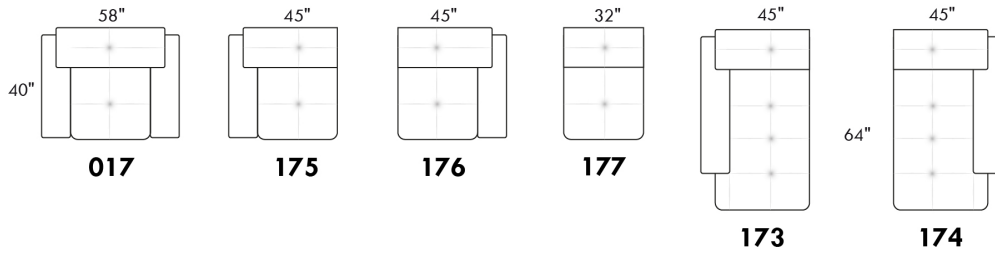

PARIS

Hauteur complète 28"/35" | Hauteur de siège 16½" | Hauteur devant bras 21" | Profondeur d'assise 23"
Total Height 28"/35" | Seat Height 16½" | Arm Height 21" | Seat Depth 23"