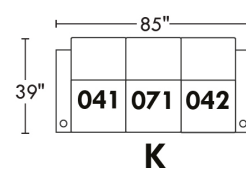

Configurations