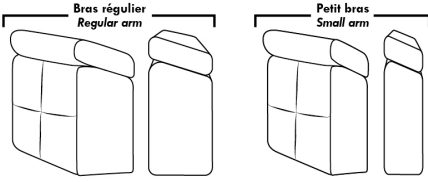

LONDON

OPTIMA