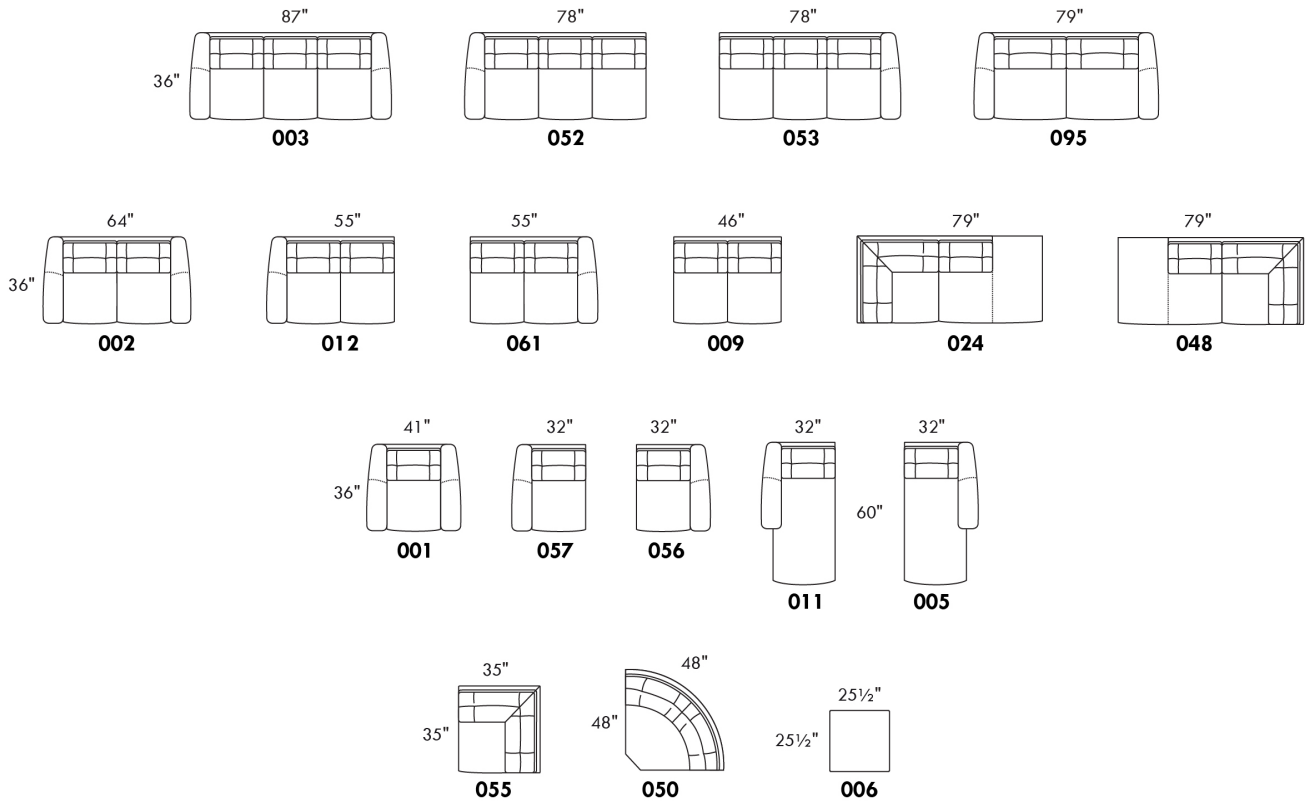

ALLEGRO

Hauteur complète 34" | Hauteur de siège 18" | Hauteur devant bras 24" | Profondeur d'assise 21"
Total Height 34" | Seat Height 18" | Arm Height 24" | Seat Depth 21"