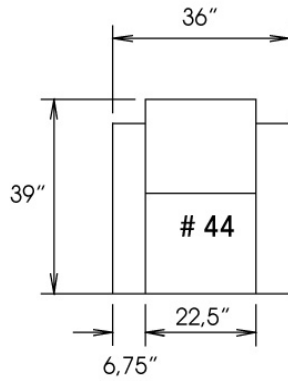

351

Toutes les dimensions indiquées sont au pouce près. Nos produits sont fabriqués à la main et des variations mineures peuvent survenir.
All dimensions indicated are to the nearest inch. Our product is hand-made and minor variations can occur.

R2011-09