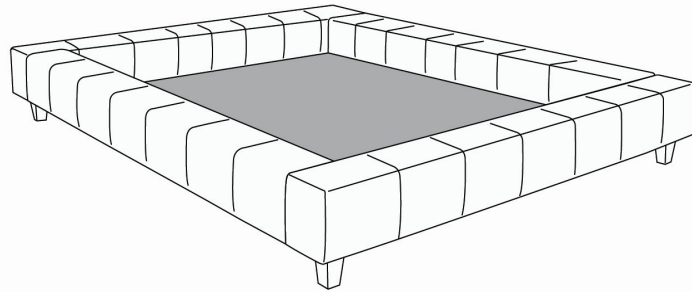

VOILÀ

Lit voilà Bed items

Base de Lit/Bed base

372 California King (US only/seulement) | 380 King | 360 Queen | 314 Simple/ Single