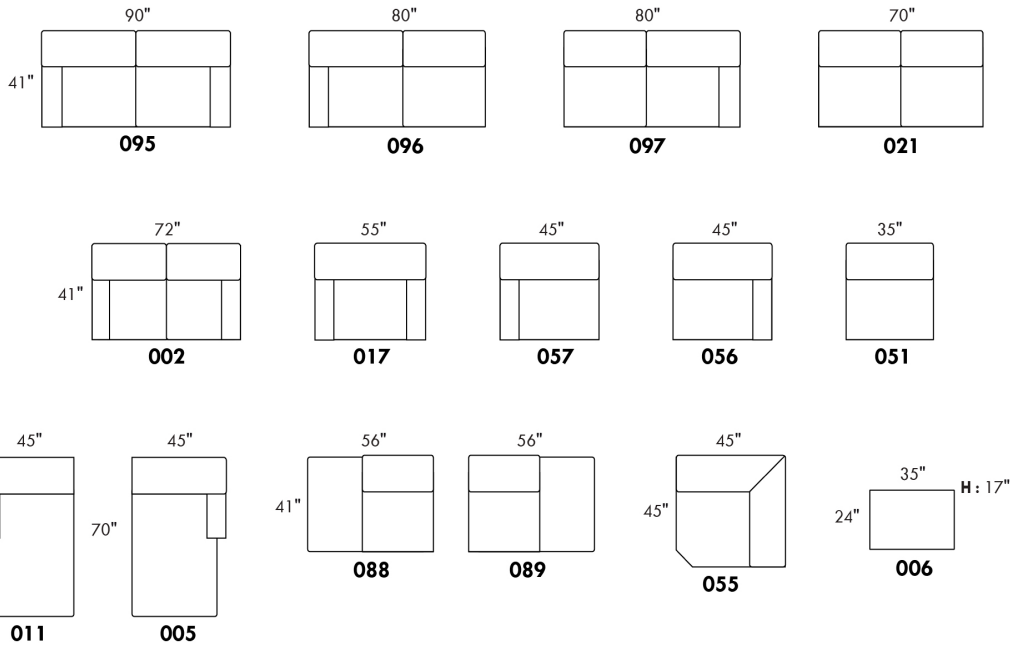

CAPE COD

Hauteur complète 34" | Hauteur de siège 18" | Hauteur devant bras 24" | Profondeur d'assise 24"
Total Height 34" | Seat Height 18" | Arm Height 24" | Seat Depth 24"