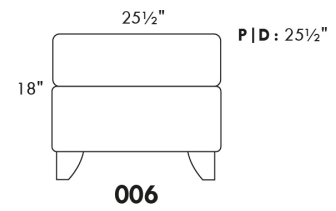

ERICA

Hauteur de siège 20" | Hauteur devant bras 26" | Profondeur d'assise 21"
Seat Height 20" | Arm Height 26" | Seat Depth 21"

www.jaymar.ca