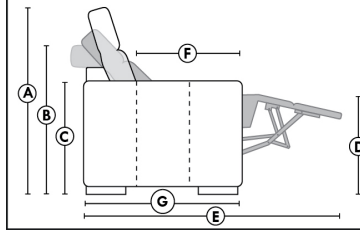

Spécifications | Specifications