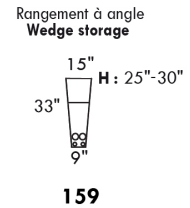

Hauteur complète 42" | Hauteur de siège 19"/20" | Hauteur devant bras 24" | Profondeur d'assise 21"
Total Height 42" | Seat Height 19"/20" | Arm Height 24" | Seat Depth 21"

SIÈGE 30" DE LARGE | 30" SEAT WIDTH

095 (72" x 37")
096 (66" x 37")
097 (66" x 37")
021 (59" x 37")
167 (80" x 37")
168 (80" x 37")
178 (51" x 37")
179 (51" x 37")
017 (43" x 37")
175 (36" x 37")
176 (36" x 37")
177 (30" x 37")
173 (36" x 64")
174 (36" x 64")
Inclinable | Motion
165 (43" x 37")
169 (36" x 37")
170 (36" x 37")
171 (30" x 37")
Dos inclinable | Reclining Back
230 (36" x 64")
231 (36" x 64")

SIÈGE 22" DE LARGE | 22" SEAT WIDTH

003 (79" x 37")
052 (72" x 37")
053 (72" x 37")
040 (66" x 37")
002 (57" x 37")
012 (50" x 37")
061 (50" x 37")
009 (44" x 37")
086 (65" x 37")
045 (65" x 37")
088 (43" x 37")
089 (43" x 37")
001 (35" x 37")
057 (29" x 37")
056 (29" x 37")
051 (22" x 37")
011 (29" x 64")
005 (29" x 64")
Inclinable | Motion
044 (35" x 37")
041 (29" x 37")
042 (29" x 37")
071 (22" x 37")
Dos inclinable | Reclining Back
232 (29" x 64")
233 (29" x 64")