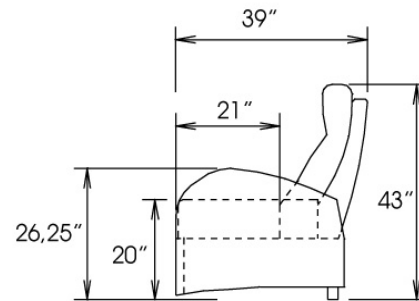

351

Toutes les dimensions indiquées sont au pouce près. Nos produits sont fabriqués à la main et des variations mineures peuvent survenir.
All dimensions indicated are to the nearest inch. Our product is hand-made and minor variations can occur.

R2011-09