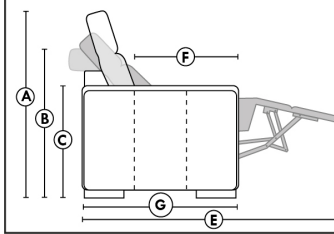

Spécifications | Specifications