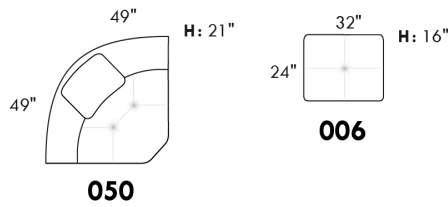

TOULOUSE

Hauteur complète 28"/35" | Hauteur de siège 16½" | Hauteur devant bras 21" | Profondeur d'assise 23"
Total Height 28"/35" | Seat Height 16½" | Arm Height 21" | Seat Depth 23"