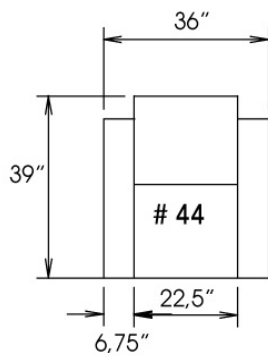

352

Toutes les dimensions indiquées sont au pouce près. Nos produits sont fabriqués à la main et des variations mineures peuvent survenir.
All dimensions indicated are to the nearest inch. Our product is hand-made and minor variations can occur.

RZ011-09