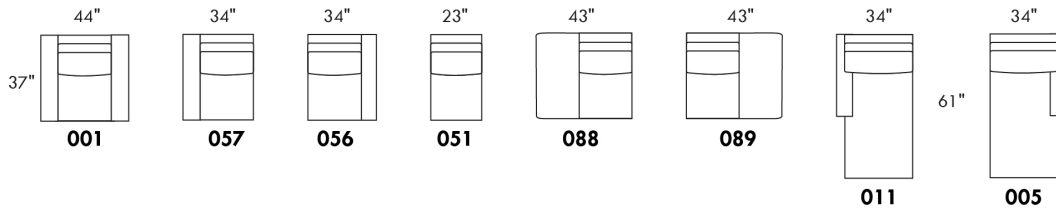

JADE

Hauteur complète 35" | Hauteur de siège 19" | Profondeur d'assise 21"/22"
Total Height 35" | Seat Height 19" | Seat Depth 21"/22"

www.jaymar.ca