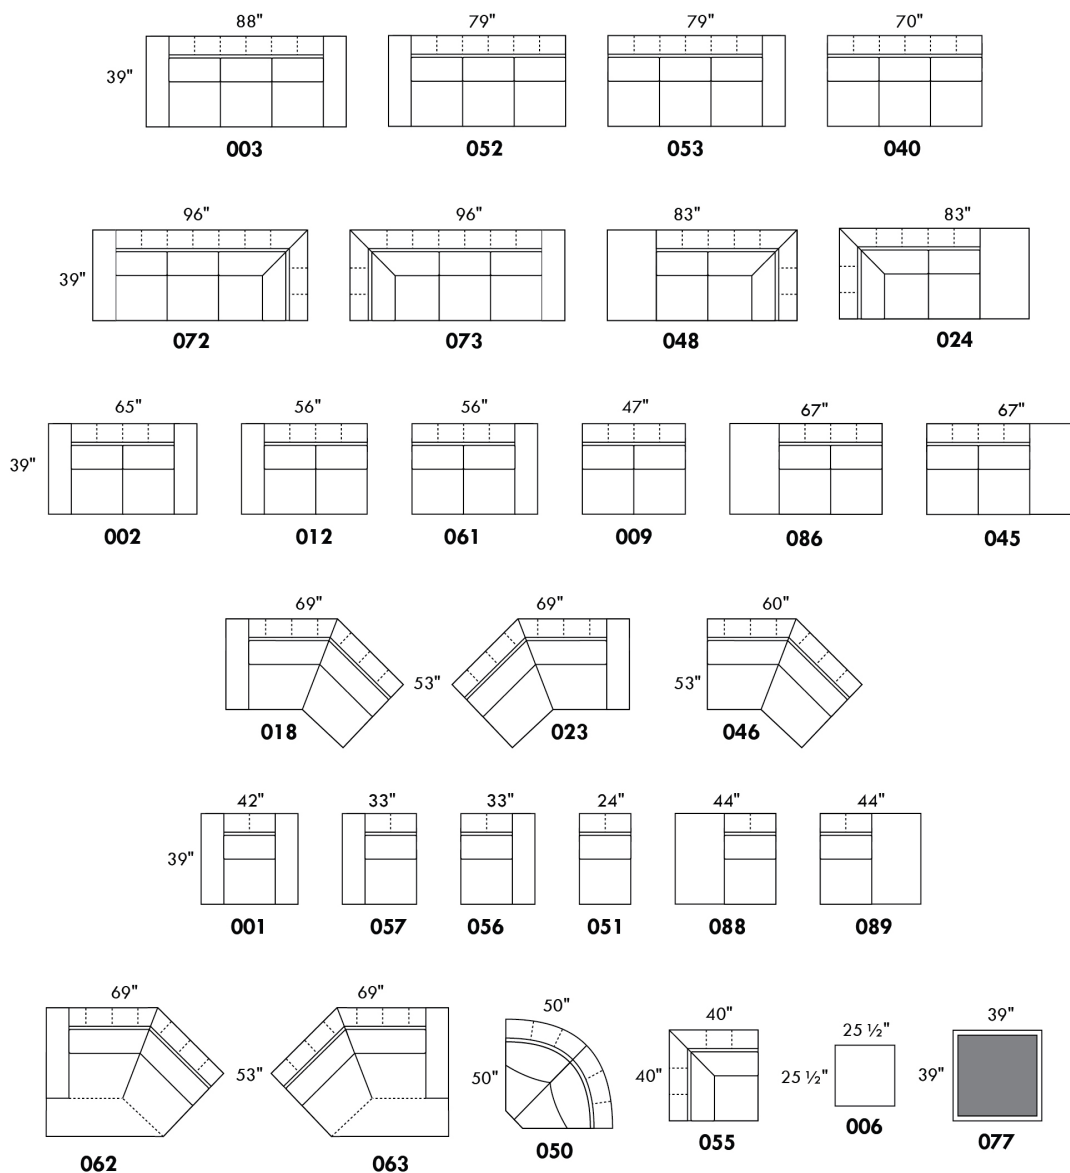

EXCALIBUR

Hauteur complète 34" | Profondeur d'assise 21"
Total Height 34" | Seat Depth 21"

	LG90	LG186	LG181	LG128	LG185	LG143	LG143	LG180
Hauteur Height	4 1/2"	5 1/2"	5 1/2"	6"	6 3/4"	6 3/4"	6 3/4"	6 3/4"
Hauteur: siège Seat height	15 1/2"	16 1/2"	16 1/2"	17"	17 3/4"	17 3/4"	17 3/4"	17 3/4"

www.jaymar.ca