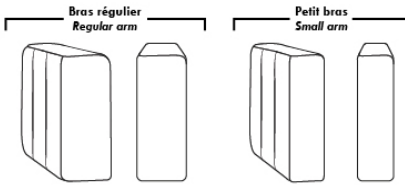

BUDAPEST

OPTIMA

Spécifications | Specifications

☐ Appui-tête levé / Headrest up
☐ Appui-tête baissé / Headrest down
☐ Complètement incliné / Fully reclined

(A) Hauteur complète 40" / Total Height
(B) Hauteur appui-tête baissé 33" / Height headrest down
(C) Hauteur du bras 24,5" / Arm Height
(D) Hauteur du siège 19,5" / Seat height
(E) Profondeur inclinée 65" / Depth fully reclined
(F) Profondeur d'assise 20" ou/ou 22" / Seat depth
(G) Profondeur appui-tête monté 36" / Depth with headrest up

Siège 30" de large | 30" Seat Width

81" 71" 71" 61"
40" 095 096 097 021
96" 82" 82"
40" 234 167 168
44"
96" 82" 82"
44" 235 223 224
Allongé à rangement / Bumper with storage
51" 41" 41" 31" 41" 41"
40" 017 175 176 177 173 62" 174
42"/44" Profondeur Depth
Incinable / Motion 165 169 170 171 230 62" 231
40" 51" 41" 41" 31" 41" 41"
42"/44" Profondeur Depth
Dos inclinable / Push back
Allongé à rangement / Bumper with storage
52" 52" 52" 52"
40" 178 179 221 222

Siège 23" de large | 23" Seat Width

67" 57" 57" 47"
40" 002 012 061 009
68" 68" 89" 89"
40" 086 045 048 024
44"
68" 68"
40" 186 187
Allongé à rangement / Bumper with storage
44" 34" 34" 24" 34" 34"
40" 001 057 056 051 011 62" 005
42"/44" Profondeur Depth
Incinable / Motion 044 041 042 071 232 62" 233
40" 44" 34" 34" 24" 34" 34"
42"/44" Profondeur Depth
Dos inclinable / Push back
Allongé à rangement / Bumper with storage
45" 45"
40" 088 089
45" 45"
40" 188 189
91" 81" 81" 71"
40" 003 052 053 040

Autres | Others

Fauteuil berçant, pivotant et inclinable
N'est pas un mécanisme protège-mur / Dégagement mural: 16"
Swivel, rocking motion chair
Not a wall hugger mechanism / Wall clearance: 16"

Simple / Single: 30" H=42", 34" W, 19" D
Double: 33" H=42", 34" W, 22" D

Centre rond / Wedge: 49" H=33", 050
Coin carré / Square corner: 44" H=40", 055
Petit coin carré / Small corner: 40" H=40", 155
Pouf à rangement / Storage ottoman: 30" H=17", 22" W, 124
Rangement à angle / Wedge storage: 25" H=22", 35" W, 10" D, 159
Rangement droit / Straight storage: 10" H=22", 35" W, 160
Petit rangement à angle / Small Wedge storage: 20" H=22", 35" W, 10" D, 190

30" Populaires | Popular CONFIGURATIONS 23"

82" 113" 115" 115" 102" 102"
40" 169 170 169 171 174 62" 096 055 041 042 92" 041 071 005 62" 012 055 071 042 102" 041 071 89"
40" 169 171 235 96" 171 170 102" 024