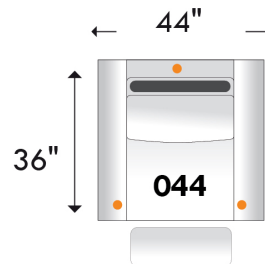

Fauteuil inclinable / Chair Motion

● = Actuateurs D-BOX / D-BOX Actuators

www.jaymar.ca

Toutes les dimensions indiquées sont au pouce près. Nos produits sont fabriqués à la main et des variations mineures peuvent survenir.
All dimensions indicated are to the nearest inch. Our product is hand-made and minor variations can occur.

Jaymar

R2015-09