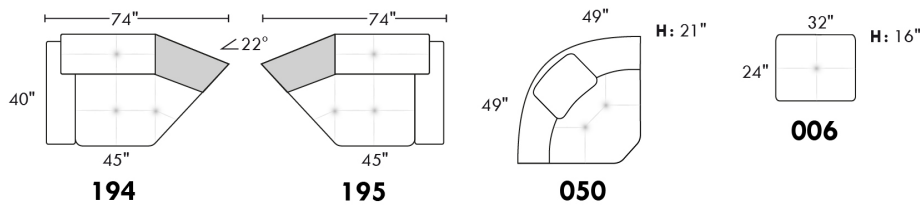

PARIS

Hauteur complète 28"/35" | Hauteur de siège 16½" | Hauteur devant bras 21" | Profondeur d'assise 23"
Total Height 28"/35" | Seat Height 16½" | Arm Height 21" | Seat Depth 23"