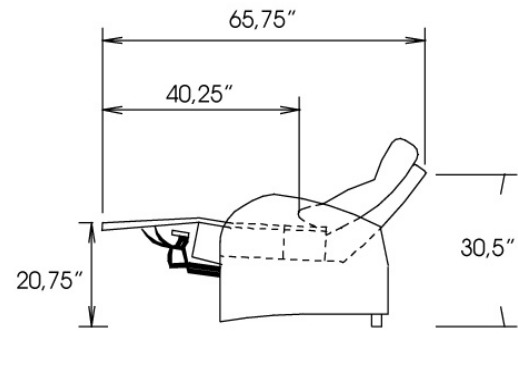

351

Toutes les dimensions indiquées sont au pouce près. Nos produits sont fabriqués à la main et des variations mineures peuvent survenir.
All dimensions indicated are to the nearest inch. Our product is hand-made and minor variations can occur.

R2011-09