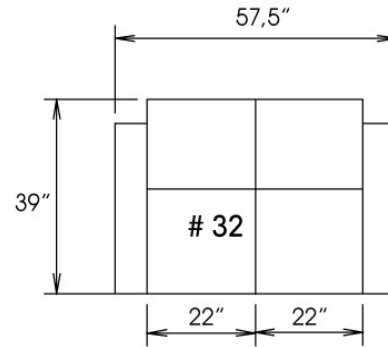

351

Toutes les dimensions indiquées sont au pouce près. Nos produits sont fabriqués à la main et des variations mineures peuvent survenir.
All dimensions indicated are to the nearest inch. Our product is hand-made and minor variations can occur.

R2011-09