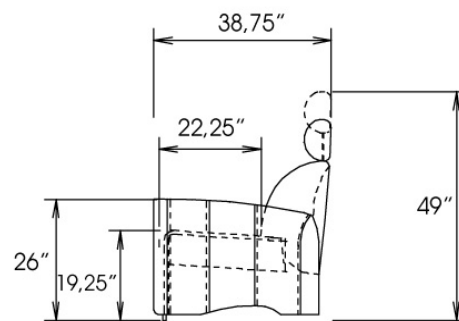

352

Toutes les dimensions indiquées sont au pouce près. Nos produits sont fabriqués à la main et des variations mineures peuvent survenir.
All dimensions indicated are to the nearest inch. Our product is hand-made and minor variations can occur.

RZ011-09