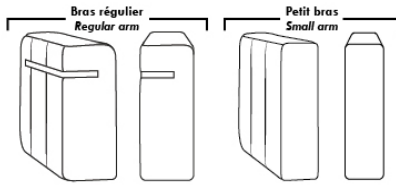

HAMBOURG

OPTIMA

Spécifications | Specifications

- ☐ Appui-tête levé Headrest up
- ☐ Appui-tête baissé Headrest down
- ☐ Complètement incliné Fully reclined

- (A) Hauteur complète 40" Total Height
- (B) Hauteur appui-tête baissé 33" Height headrest down
- (C) Hauteur du bras 24" Arm Height
- (D) Hauteur du siège 19,5" Seat height
- (E) Profondeur inclinée 65" Depth fully reclined
- (F) Profondeur d'assise 20" ou/ or 22" Seat depth
- (G) Profondeur appui-tête monté 36" Depth with headrest up

Siège 30" de large | 30" Seat Width

Siège 23" de large | 23" Seat Width

Autres | Others

Fauteuil berçant, pivotant et inclinable
Swivel, rocking motion chair

N'est pas un mécanisme protège-mur
Dégagement mural: 16"

Simple / Single

Double

Centre rond
Wedge

Coin carré
Square corner

Petit coin carré
Small corner

Pouf à rangement
Storage ottoman

Rangement à angle
Wedge storage

Rangement droit
Straight storage

Petit rangement à angle
Small Wedge storage

30" Populaires | Popular CONFIGURATIONS 23"

Nos produits sont fabriqués à la main et des variations mineures peuvent survenir.
Our product is hand-made and minor variations can occur.