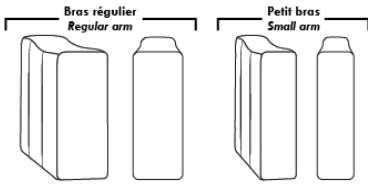

Spécifications | Specifications

☐ Appui-tête levé / Headrest up
☐ Appui-tête baissé / Headrest down
☐ Complètement incliné / Fully reclined

(A) Hauteur complète 40" / Total Height
(B) Hauteur appui-tête baissé 33" / Height headrest down
(C) Hauteur du bras 26" / Arm Height
(D) Hauteur du siège 19,5" / Seat height
(E) Profondeur inclinée 65" / Depth fully reclined
(F) Profondeur d'assise 20" ou/ou 22" / Seat depth
(G) Profondeur appui-tête monté 36" / Depth with headrest up

Siège 30" de large | 30" Seat Width

80" 71" 71" 61"
40" 095 096 097 021
96" 82" 82"
40" 234 167 168
44"
96" 82" 82"
44" 235 223 224
Allongé à rangement / Bumper with storage
51" 41" 41" 31" 41" 41"
40" 017 175 176 177 173 174
42"/44" Profondeur Depth
Incinable / Motion   Dos inclinable / Push back
51" 41" 41" 31" 41" 41"
40" 165 169 170 171 230 231
42"/44" Profondeur Depth
Allongé à rangement / Bumper with storage
52" 52" 52" 52"
40" 178 179 221 222

Siège 23" de large | 23" Seat Width

66" 57" 57" 47"
40" 002 012 061 009
68" 68" 89" 89"
40" 086 045 048 024
44"
68" 68"
40" 186 187
Allongé à rangement / Bumper with storage
44" 34" 34" 24" 34" 34"
40" 001 057 056 051 011 005
42"/44" Profondeur Depth
Incinable / Motion   Dos inclinable / Push back   Allongé à rangement / Bumper with storage
44" 34" 34" 24" 34" 34"
40" 044 041 042 071 232 233
42"/44" Profondeur Depth
45" 45"
40" 088 089
90" 81" 81" 71"
40" 003 052 053 040

Autres | Others

Fauteuil berçant, pivotant et inclinable / **Swivel, rocking motion chair**
N'est pas un mécanisme protège-mur / Not a wall hugger mechanism
Dégagement mural: 16" / Wall clearance: 16"

Simple / Single: 30" H=42", 34" W, 19" D
Double: 33" H=42", 34" W, 22" D

Centre rond / Wedge: 49" H=33", 050
Coin carré / Square corner: 44" H=40", 055
Petit coin carré / Small corner: 40" H=40", 155
Pouf à rangement / Storage ottoman: 30" H=17", 22" W, 124
Rangement à angle / Wedge storage: 25" H=22", 35" W, 10" D, 159
Rangement droit / Straight storage: 10" H=22", 35" W, 160
Petit rangement à angle / Small Wedge storage: 20" H=22", 35" W, 10" D, 190

30" Populaires | Popular CONFIGURATIONS 23"

A: 82" 113" 40" 62"
B: 169 170 169 171 174
C: 115" 115" 40" 115"
D: 115" 96" 40" 235
J: 68" 40" 041 042
K: 92" 62" 40" 041 071 005
L: 102" 102" 40" 012 055 071 042
M: 102" 89" 40" 041 071 024