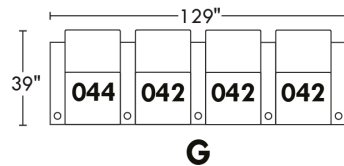

42444

home
theatre series

Hauteur avant bras : 24"
Hauteur siège : 18"
Profondeur d'assise : 22 1/2"
Arm Height : 24"
Seat Height : 18"
Seat Depth : 22 1/2"

Configurations