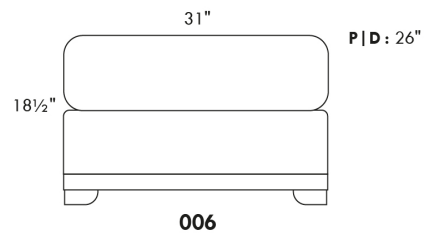

Hauteur de siège 20" | Hauteur devant bras 28" | Profondeur d'assise 20"
Seat Height 20" | Arm Height 28" | Seat Depth 20"