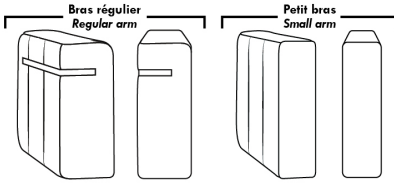

ALEXANDRA

OPTIMA

Spécifications | Specifications

☐ Appui-tête levé / Headrest up
☐ Appui-tête baissé / Headrest down
☐ Complètement incliné / Fully reclined

(A) Hauteur complète 40" / Total Height
(B) Hauteur appui-tête baissé 33" / Height headrest down
(C) Hauteur du bras 24" / Arm Height
(D) Hauteur du siège 19,5" / Seat height
(E) Profondeur inclinée 65" / Depth fully reclined
(F) Profondeur d'assise 20" ou/ou 22" / Seat depth
(G) Profondeur appui-tête monté 36" / Depth with headrest up

Siège 30" de large | 30" Seat Width

81" 71" 71" 61"
40" 095 096 097 021
96" 82" 82"
40" 234 167 168
44"
96" 82" 82"
44" 235 223 224
Allongé à rangement / Bumper with storage
51" 41" 41" 31" 41" 41"
40" 017 175 176 177 173 174
62" 42"/44" Profondeur Depth
Inclinable / Motion   Dos inclinable / Push back
51" 41" 41" 31" 41" 41"
40" 165 169 170 171 230 231
42"/44" Profondeur Depth
Allongé à rangement / Bumper with storage
52" 52" 52" 52"
40" 178 179 221 222

Siège 23" de large | 23" Seat Width

67" 57" 57" 47"
40" 002 012 061 009
68" 68" 89" 89"
40" 086 045 048 024
44"
68" 68"
40" 186 187
Allongé à rangement / Bumper with storage
44" 34" 34" 24" 34" 34"
40" 001 057 056 051 011 005
62" 42"/44" Profondeur Depth
Inclinable / Motion   Dos inclinable / Push back   Allongé à rangement / Bumper with storage
44" 34" 34" 24" 34" 34"
40" 044 041 042 071 232 233
42"/44" Profondeur Depth
45" 45"
40" 088 089
45" 45"
40" 188 189
91" 81" 81" 71"
40" 003 052 053 040

Autres | Others

Fauteuil berçant, pivotant et inclinable / Swivel, rocking motion chair

N'est pas un mécanisme protège-mur / Not a wall hugger mechanism
Dégagement mural: 16" / Wall clearance: 16"

Simple / Single: 30" H = 42", 34" 043, -19"
Double: 33" H = 42", 34" 163, -22"

Centre rond / Wedge: 49" H = 33", 49" 050
Coin carré / Square corner: 44" H = 40", 44" 055
Petit coin carré / Small corner: 40" H = 40", 40" 155
Pouf à rangement / Storage ottoman: 30" H = 17", 22" 124
Rangement à angle / Wedge storage: 25" H = 22", 35" 159, 10"
Rangement droit / Straight storage: 10" H = 22", 35" 160
Petit rangement à angle / Small Wedge storage: 20" H = 22", 35" 190, 10"

30" Populaires | Popular CONFIGURATIONS 23"

82" 113" 62"
40" 169 170 169 171 174
A B
115" 115"
40" 169 171 235
D
96"
115" 115"
40" 096 055 171 170
C
68" 92" 62"
40" 041 042 041 071 005
J K
102" 102"
40" 012 055 071 042
L
102" 89"
40" 041 071 024
M

Nos produits sont fabriqués à la main et des variations mineures peuvent survenir. / Our product is hand-made and minor variations can occur.