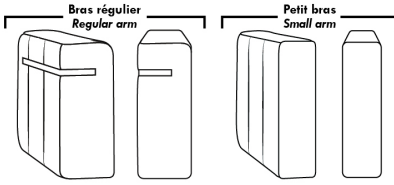

ROTTERDAM

OPTIMA

Spécifications | Specifications

☐ Appui-tête levé / Headrest up
☐ Appui-tête baissé / Headrest down
☐ Complètement incliné / Fully reclined

(A) Hauteur complète 40" / Total Height
(B) Hauteur appui-tête baissé 33" / Height headrest down
(C) Hauteur du bras 24" / Arm Height
(D) Hauteur du siège 19,5" / Seat height
(E) Profondeur inclinée 65" / Depth fully reclined
(F) Profondeur d'assise 20" ou/ou 22" / Seat depth
(G) Profondeur appui-tête monté 36" / Depth with headrest up

Siège 30" de large | 30" Seat Width

81" 71" 71" 61"
40" 095 096 097 021
96" 82" 82"
40" 234 167 168
44"
96" 82" 82"
44" 235 223 224
Allongé à rangement / Bumper with storage
51" 41" 41" 31" 41" 41"
40" 017 175 176 177 173 174
62" 42"/44" Profondeur Depth
Inclinable / Motion Dos inclinable / Push back
51" 41" 41" 31" 41" 41"
40" 165 169 170 171 230 231
62" 42"/44" Profondeur Depth
Allongé à rangement / Bumper with storage
52" 52" 52" 52"
40" 178 179 221 222

Siège 23" de large | 23" Seat Width

67" 57" 57" 47"
40" 002 012 061 009
68" 68" 89" 89"
40" 086 045 048 024
44"
68" 68"
40" 186 187
Allongé à rangement / Bumper with storage
44" 34" 34" 24" 34" 34"
40" 001 057 056 051 011 005
62" 42"/44" Profondeur Depth
Inclinable / Motion Dos inclinable / Push back Allongé à rangement / Bumper with storage
44" 34" 34" 24" 34" 34"
40" 044 041 042 071 232 233
62" 42"/44" Profondeur Depth
45" 45"
40" 088 089
45" 45"
40" 188 189
91" 81" 81" 71"
40" 003 052 053 040

Autres | Others

Fauteuil berçant, pivotant et inclinable / **Swivel, rocking motion chair**
N'est pas un mécanisme protège-mur / Not a wall hugger mechanism
Dégagement mural: 16" / Wall clearance: 16"

Simple / Single: 30" H = 42", 34", 19"
Double: 33" H = 42", 34", 22"

Centre rond / Wedge: 49" H = 33", 050
Coin carré / Square corner: 44" H = 40", 055
Petit coin carré / Small corner: 40" H = 40", 155
Pouf à rangement / Storage ottoman: 30" H = 17", 22", 124
Rangement à angle / Wedge storage: 25" H = 22", 35", 10", 159
Rangement droit / Straight storage: 10" H = 22", 35", 160
Petit rangement à angle / Small Wedge storage: 20" H = 22", 35", 10", 190

30" Populaires | Popular CONFIGURATIONS 23"

82" 113" 62"
40" 169 170 169 171 174
A B
115" 115" 115"
40" 169 171 096 055 171 170
D C
96" 115"
40" 235
68" 92" 102" 102"
40" 041 042 041 071 005 012 055 071 042 041 071 024
J K L M