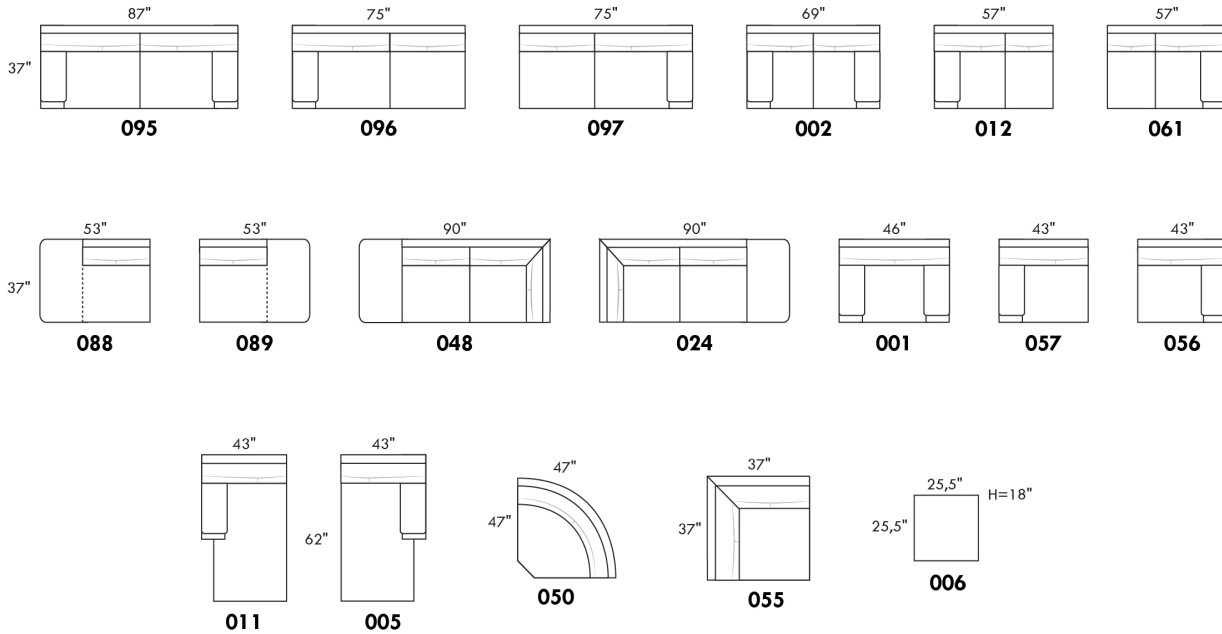

Hauteur complète 34" | Hauteur de siège 18" | Hauteur devant bras 24" | Profondeur d'assise 21"
Total Height 34" | Seat Height 18" | Arm Height 24" | Seat Depth 21"