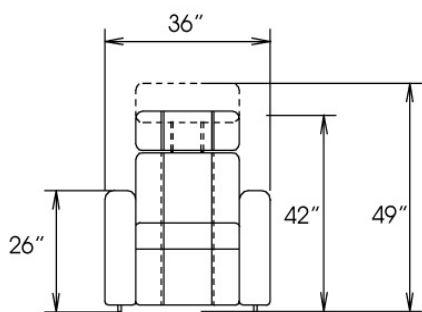

352

Toutes les dimensions indiquées sont au pouce près. Nos produits sont fabriqués à la main et des variations mineures peuvent survenir.
All dimensions indicated are to the nearest inch. Our product is hand-made and minor variations can occur.

RZ011-09