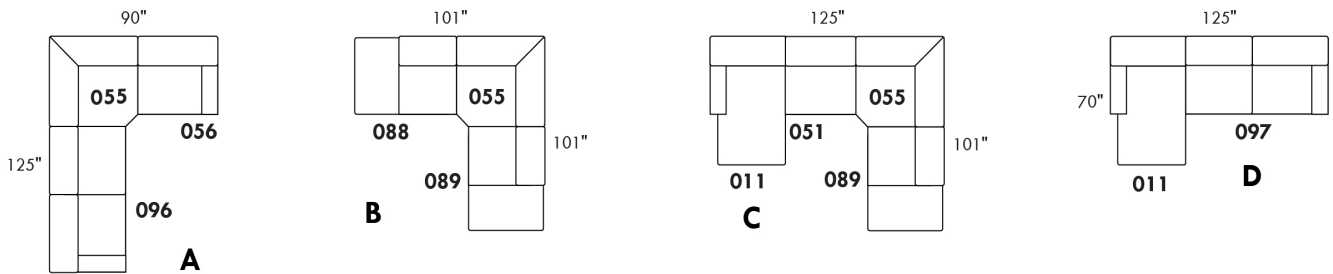

CONFIGURATIONS