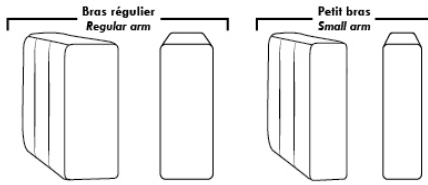

SEATTLE

OPTIMA

Spécifications | Specifications

☐ Appui-tête levé Headrest up
☐ Appui-tête baissé Headrest down
☐ Complètement incliné Fully reclined

(A) Hauteur complète 40" Total Height
(B) Hauteur appui-tête baissé 33" Height headrest down
(C) Hauteur du bras 24" Arm Height
(D) Hauteur du siège 19,5" Seat height
(E) Profondeur inclinée 65" Depth fully reclined
(F) Profondeur d'assise 20" ou/ or 22" Seat depth
(G) Profondeur appui-tête monté 36" Depth with headrest up

Siège 30" de large | 30" Seat Width

Siège 23" de large | 23" Seat Width

Autres | Others

Fauteuil berçant, pivotant et inclinable
N'est pas un mécanisme protège-mur
Dégagement mural: 16"

Swivel, rocking motion chair
Not a wall hugger mechanism
Wall clearance: 16"

30" Populaires | Popular CONFIGURATIONS 23"