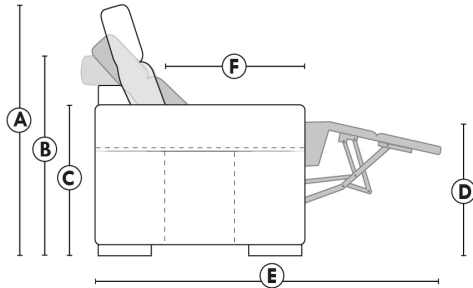

Spécifications | Specifications

- ☐ Appui-tête levé / Headrest up
- ☐ Appui-tête baissé / Headrest down
- ☐ Complètement incliné / Fully reclined

- (A) Hauteur complète 39" Total Height
- (B) Hauteur appui-tête baissé 30" Height headrest down
- (C) Hauteur du bras 24" Arm Height
- (D) Hauteur du siège 19,5" Seat height
- (E) Profondeur inclinée 63" Depth fully reclined
- (F) Profondeur d'assise 20" Seat depth

Autres | Others