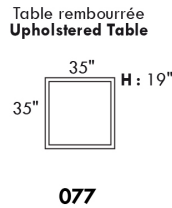

Hauteur complète 42" | Hauteur de siège 19"/20" | Hauteur devant bras 24" | Profondeur d'assise 21"
Total Height 42" | Seat Height 19"/20" | Arm Height 24" | Seat Depth 21"

SIÈGE 30" DE LARGE | 30" SEAT WIDTH

095 (72" x 37")
096 (66" x 37")
097 (66" x 37")
021 (59" x 37")
167 (80" x 37")
168 (80" x 37")
178 (51" x 37")
179 (51" x 37")
017 (43" x 37")
175 (36" x 37")
176 (36" x 37")
177 (30" x 37")
173 (36" x 64")
174 (36" x 64")
Inclinable | Motion
165 (43" x 37")
169 (36" x 37")
170 (36" x 37")
171 (30" x 37")
Dos inclinable | Reclining Back
230 (36" x 64")
231 (36" x 64")

SIÈGE 22" DE LARGE | 22" SEAT WIDTH

003 (79" x 37")
052 (72" x 37")
053 (72" x 37")
040 (66" x 37")
002 (57" x 37")
012 (50" x 37")
061 (50" x 37")
009 (44" x 37")
086 (65" x 37")
045 (65" x 37")
088 (43" x 37")
089 (43" x 37")
001 (35" x 37")
057 (29" x 37")
056 (29" x 37")
051 (22" x 37")
011 (29" x 64")
005 (29" x 64")
Inclinable | Motion
044 (35" x 37")
041 (29" x 37")
042 (29" x 37")
071 (22" x 37")
Dos inclinable | Reclining Back
232 (29" x 64")
233 (29" x 64")