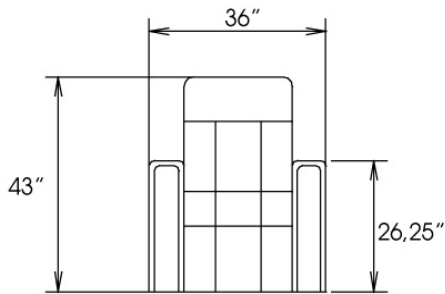

351

Toutes les dimensions indiquées sont au pouce près. Nos produits sont fabriqués à la main et des variations mineures peuvent survenir.
All dimensions indicated are to the nearest inch. Our product is hand-made and minor variations can occur.

R2011-09