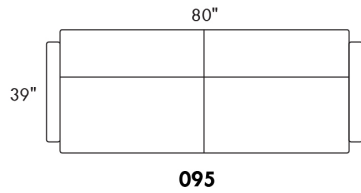

SURF

Hauteur complète 36" | Hauteur de siège 22" | Hauteur devant bras 28½" | Profondeur d'assise 21½"
Total Height 36" | Seat Height 22" | Arm Height 28½" | Seat Depth 21½"

www.jaymar.ca