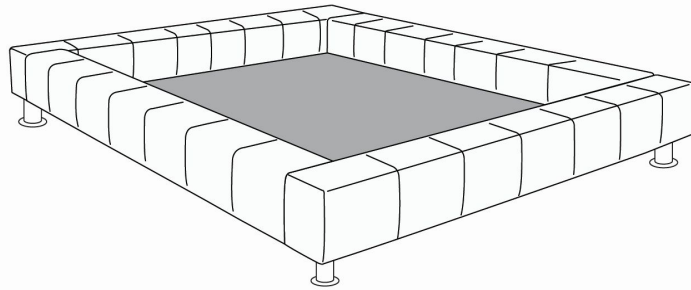

BRIDGE

Lit bridge *Bed items*

Base de Lit/*Bed base*

372 California King (US only/*seulement*) | 380 King | 360 Queen | 314 Simple/*Single*