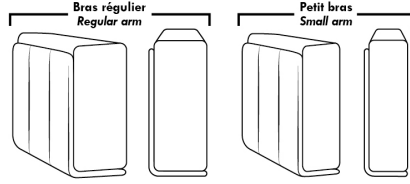

BERLIN

OPTIMA

Spécifications | Specifications

☐ Appui-tête levé / Headrest up
☐ Appui-tête baissé / Headrest down
☐ Complètement incliné / Fully reclined

(A) Hauteur complète 40" / Total Height
(B) Hauteur appui-tête baissé 33" / Height headrest down
(C) Hauteur du bras 24" / Arm Height
(D) Hauteur du siège 19,5" / Seat height
(E) Profondeur inclinée 65" / Depth fully reclined
(F) Profondeur d'assise 20" ou/ou 22" / Seat depth
(G) Profondeur appui-tête monté 36" / Depth with headrest up

Siège 30" de large | 30" Seat Width

095, 096, 097, 021, 234, 167, 168, 235, 223, 224, 017, 175, 176, 177, 173, 174, 165, 169, 170, 171, 230, 231, 178, 179, 221, 222

Inclinable / Motion, Dos inclinable / Push back, Allongé à rangement / Bumper with storage

Siège 23" de large | 23" Seat Width

002, 012, 061, 009, 086, 045, 048, 024, 186, 187, 001, 057, 056, 051, 011, 005, 088, 089, 044, 041, 042, 071, 232, 233, 188, 189, 003, 052, 053, 040

Inclinable / Motion, Dos inclinable / Push back, Allongé à rangement / Bumper with storage

Autres | Others

Fauteuil berçant, pivotant et inclinable / **Swivel, rocking motion chair**
N'est pas un mécanisme protège-mur / Not a wall hugger mechanism
Dégagement mural: 16" / Wall clearance: 16"

Centre rond / Wedge (050), Coin carré / Square corner (055), Petit coin carré / Small corner (155), Pouf à rangement / Storage ottoman (124), Rangement à angle / Wedge storage (159), Rangement droit / Straight storage (160), Petit rangement à angle / Small Wedge storage (190)

30" Populaires | Popular CONFIGURATIONS 23"

A, B, C, D, J, K, L, M