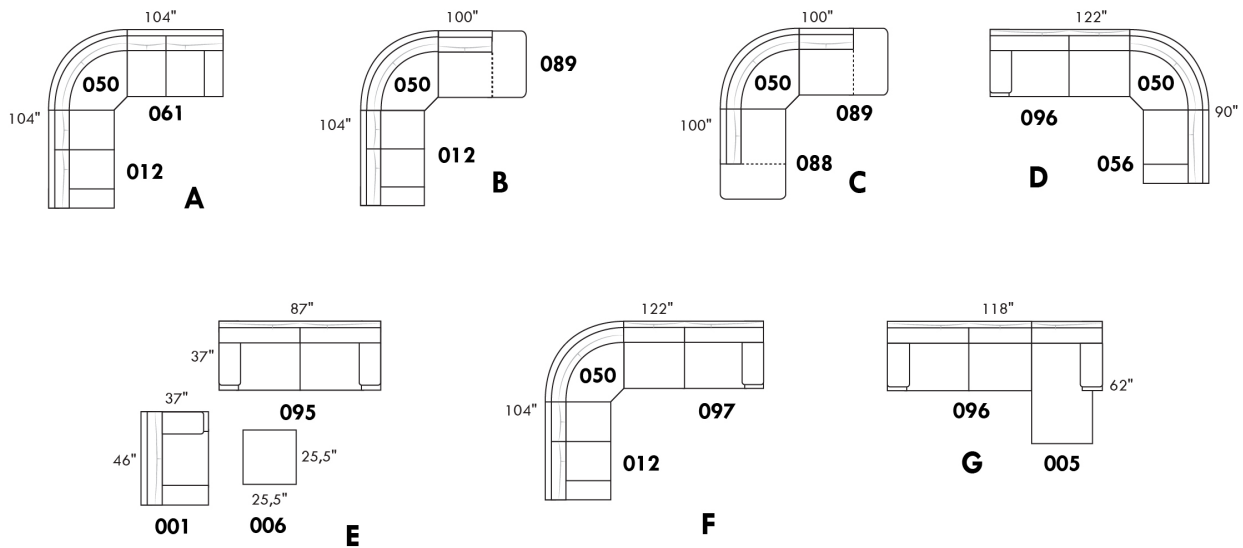

CONFIGURATIONS