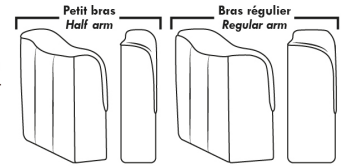

LINEA 30

Siège 30" de large | 30" Seat Width

Spécifications | Specifications

- ☐ Appui-tête levé / Headrest up
- ☐ Appui-tête baissé / Headrest down
- ☐ Complètement incliné / Fully reclined

- (A) Hauteur complète 39" Total Height
- (B) Hauteur appui-tête baissé 30" Height headrest down
- (C) Hauteur du bras 24" Arm Height
- (D) Hauteur du siège 19,5" Seat height
- (E) Profondeur inclinée 63" Depth fully reclined
- (F) Profondeur d'assise 20" Seat depth

Autres | Others