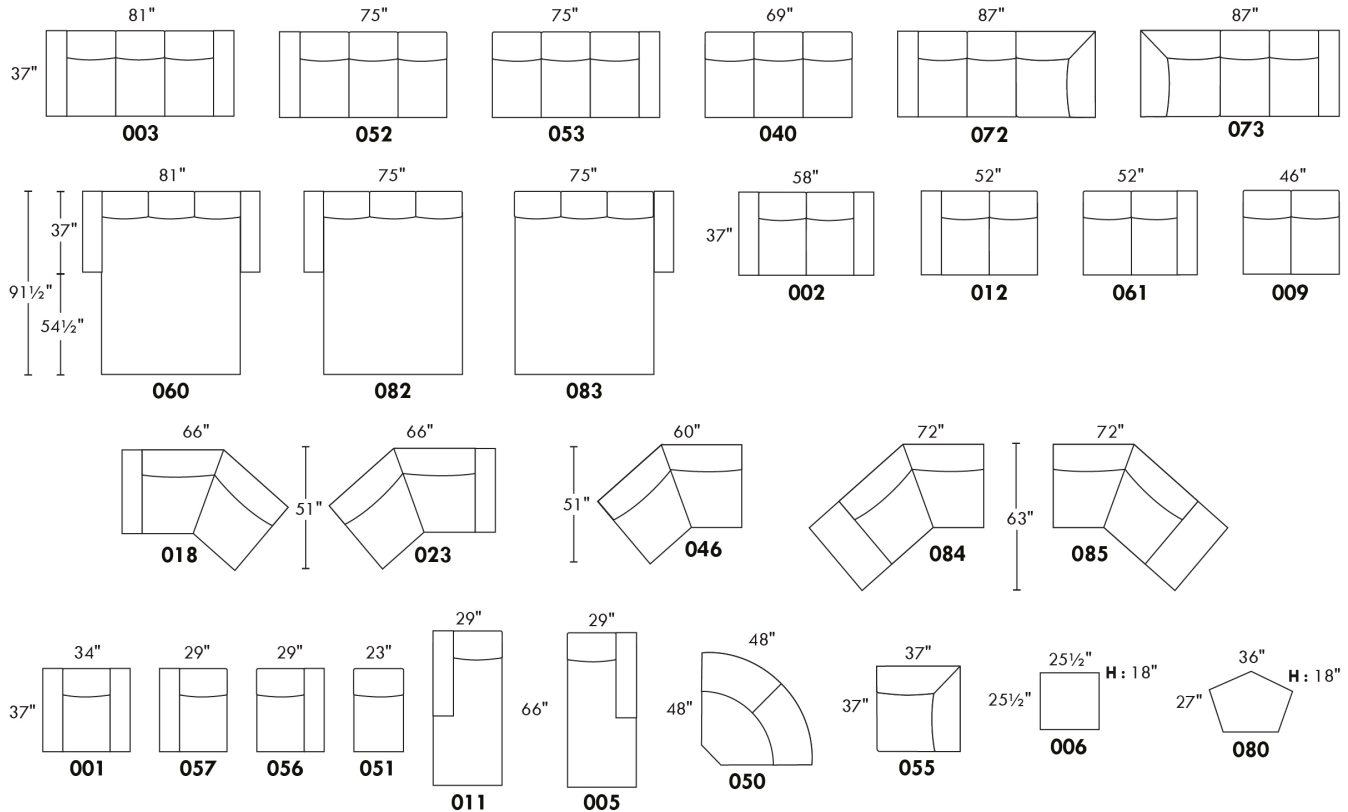

HIGH POINT

Hauteur complète 35" | Hauteur de siège 19" | Hauteur devant bras 25" | Profondeur d'assise 20"
Total Height 35" | Seat Height 19" | Arm Height 25" | Seat Depth 20"