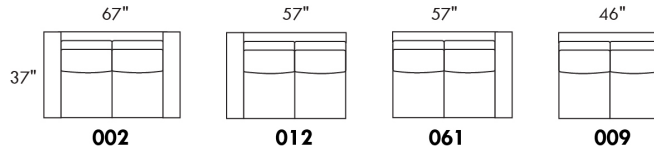

JADE

Hauteur complète 35" | Hauteur de siège 19" | Profondeur d'assise 21"/22"
Total Height 35" | Seat Height 19" | Seat Depth 21"/22"

www.jaymar.ca