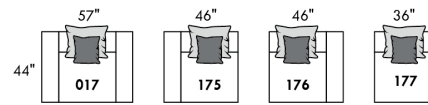

Mélanger & agencer!
Mix & Match!

Table rembourrée carrée Upholstered square table | Table rembourrée Upholstered table | Petite table rembourrée Small upholstered table | Grand ottoman carré Large square ottoman | Grand ottoman Large ottoman | Pouf Ottoman

Besoin de coussins supplémentaires? Indiquez le code, le recouvrement et la quantité.
Need extra cushions? Specify code, cover and quantity.

Populaires | Popular CONFIGURATIONS