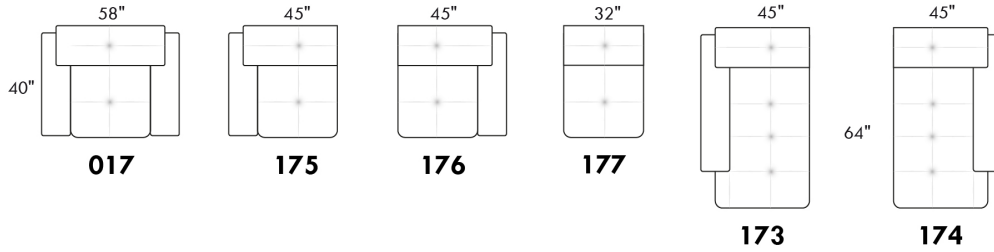

PARIS

Hauteur complète 28"/35" | Hauteur de siège 16½" | Hauteur devant bras 21" | Profondeur d'assise 23"
Total Height 28"/35" | Seat Height 16½" | Arm Height 21" | Seat Depth 23"