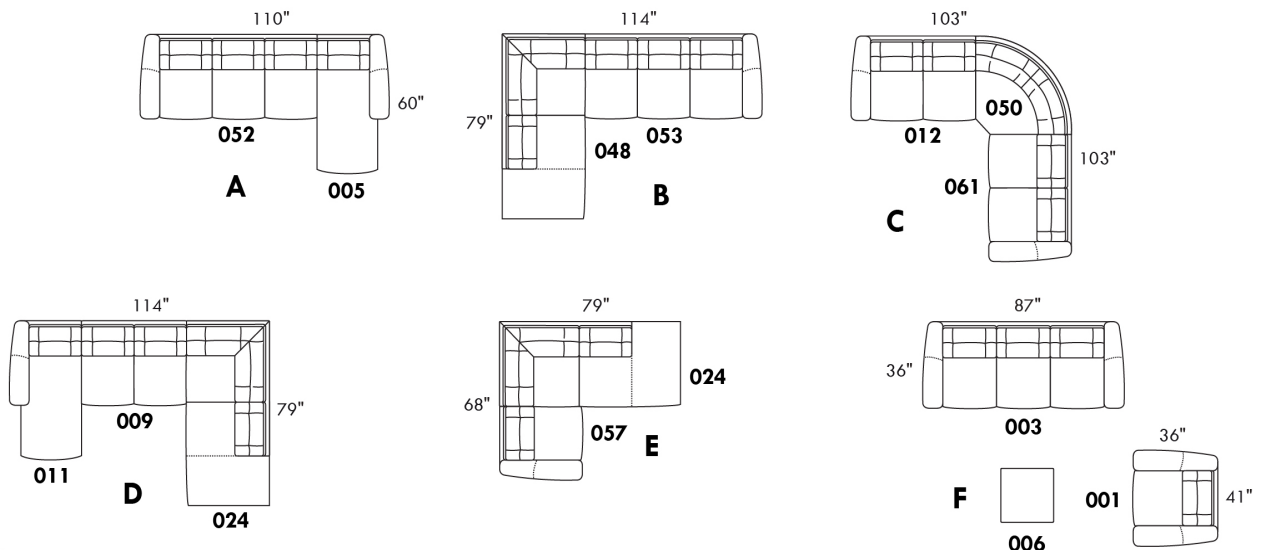

CONFIGURATIONS