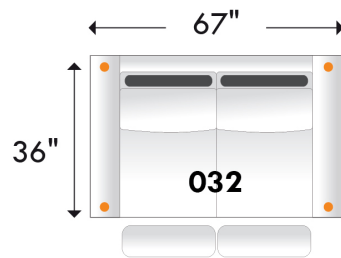

Causeuse inclinable / Loveseat-Motion