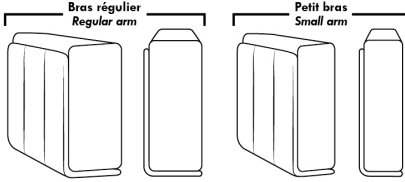

AMSTERDAM

OPTIMA

Spécifications | Specifications

- ☐ Appui-tête levé / Headrest up
- ☐ Appui-tête baissé / Headrest down
- ☐ Complètement incliné / Fully reclined

- (A) Hauteur complète 40" / Total Height
- (B) Hauteur appui-tête baissé 33" / Height headrest down
- (C) Hauteur du bras 24" / Arm Height
- (D) Hauteur du siège 19,5" / Seat height
- (E) Profondeur inclinée 65" / Depth fully reclined
- (F) Profondeur d'assise 20" ou/ou 22" / Seat depth
- (G) Profondeur appui-tête monté 36" / Depth with headrest up

Siège 30" de large | 30" Seat Width

Siège 23" de large | 23" Seat Width

Autres | Others

Fauteuil berçant, pivotant et inclinable
Swivel, rocking motion chair
N'est pas un mécanisme protège-mur / Not a wall hugger mechanism
Dégagement mural: 16" / Wall clearance: 16"

30" Populaires | Popular CONFIGURATIONS 23"

Nos produits sont fabriqués à la main et des variations mineures peuvent survenir. / Our product is hand-made and minor variations can occur.