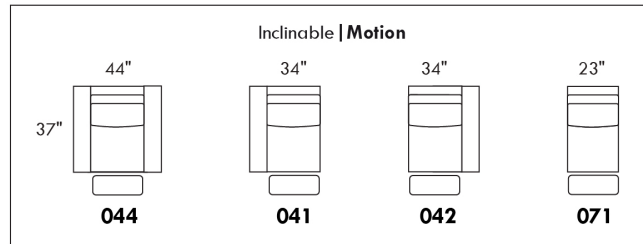

JADE

Hauteur complète 35" | Hauteur de siège 19" | Profondeur d'assise 21"/22"
Total Height 35" | Seat Height 19" | Seat Depth 21"/22"

www.jaymar.ca