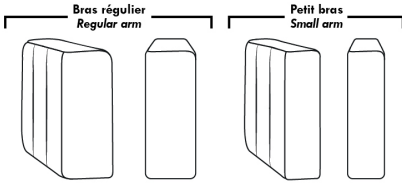

MARSEILLE

OPTIMA