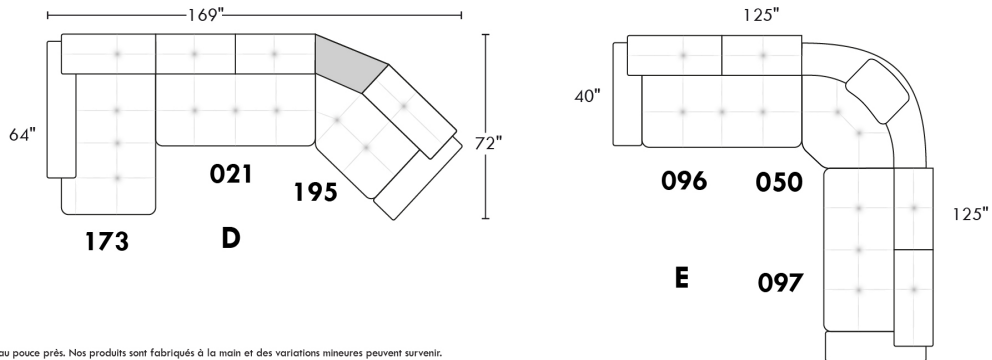

CONFIGURATIONS