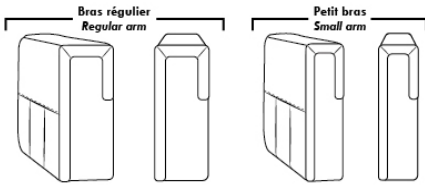

COLOGNE

OPTIMA

Spécifications | Specifications

☐ Appui-tête levé / Headrest up
☐ Appui-tête baissé / Headrest down
☐ Complètement incliné / Fully reclined

(A) Hauteur complète 40" / Total Height
(B) Hauteur appui-tête baissé 33" / Height headrest down
(C) Hauteur du bras 24" / Arm Height
(D) Hauteur du siège 19,5" / Seat height
(E) Profondeur inclinée 65" / Depth fully reclined
(F) Profondeur d'assise 20" ou/ou 22" / Seat depth
(G) Profondeur appui-tête monté 36" / Depth with headrest up

Siège 30" de large | 30" Seat Width

79" 40" 095
70" 40" 096
70" 40" 097
61" 40" 021
96" 40" 234
44" 40" 167
82" 40" 168
96" 44" 235
82" 40" 223
82" 40" 224
49" 40" 017
40" 40" 175
40" 40" 176
31" 40" 177
40" 62" 173
40" 42"/44" Profondeur Depth 174
49" 40" 165
40" 40" 169
40" 40" 170
31" 40" 171
40" 62" 230
40" 42"/44" Profondeur Depth 231
52" 40" 178
52" 40" 179
52" 40" 221
52" 40" 222

Siège 23" de large | 23" Seat Width

65" 40" 002
56" 40" 012
56" 40" 061
47" 40" 009
68" 40" 086
68" 40" 045
89" 40" 048
89" 44" 024
68" 40" 186
68" 40" 187
42" 40" 001
33" 40" 057
33" 40" 056
24" 40" 051
33" 62" 011
33" 42"/44" Profondeur Depth 005
45" 40" 088
45" 40" 089
42" 40" 044
33" 40" 041
33" 40" 042
24" 40" 071
33" 62" 232
33" 42"/44" Profondeur Depth 233
45" 40" 188
45" 40" 189
89" 40" 003
80" 40" 052
80" 40" 053
71" 40" 040

Autres | Others

Fauteuil berçant, pivotant et inclinable / **Swivel, rocking motion chair**
N'est pas un mécanisme protège-mur / Not a wall hugger mechanism
Dégagement mural: 16" / Wall clearance: 16"

Simple / Single: 30" H=42", 34", 19"
Double: 33" H=42", 34", 22"

Centre rond / Wedge: 49" H=33", 49" 050
Coin carré / Square corner: 44" H=40", 44" 055
Petit coin carré / Small corner: 40" H=40", 40" 155
Pouf à rangement / Storage ottoman: 30" H=17", 22" 124
Rangement à angle / Wedge storage: 25" H=22", 35" 159
Rangement droit / Straight storage: 10" H=22", 35" 160
Petit rangement à angle / Small Wedge storage: 20" H=22", 35" 190

30" Populaires | Popular CONFIGURATIONS 23"

80" 40" 169 170
111" 40" 169 171 174
115" 40" 096 055 171 170
66" 40" 041 042
90" 40" 041 071 005
101" 40" 012 055 071 042
101" 40" 041 071 024