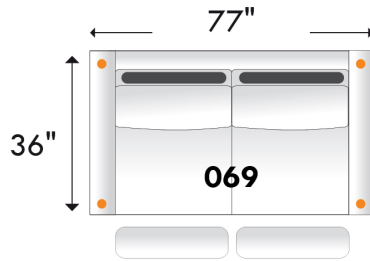

VENTURA

D-BOX
PRÊT / READY

Hauteur complète: 42" | Hauteur siège: 20" | Hauteur devant bras: 24" | Profondeur d'assise: 22,5"

Total Height: 42" | Seat Height: 20" | Arm Height: 24" | Seat Depth: 22,5"

Siège 28" de large | 28" Seat Width

Hauteur: avec appui-tête baissé 35" & avec appui-tête relevé 42"
Height: With headrest down 35" & With headrest up 42"

Sofa App. inclinable / Apt. Sofa Motion