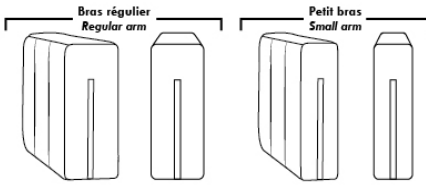

MONTEREY

OPTIMA

Spécifications | Specifications

☐ Appui-tête levé / Headrest up
☐ Appui-tête baissé / Headrest down
☐ Complètement incliné / Fully reclined

(A) Hauteur complète 40" / Total Height
(B) Hauteur appui-tête baissé 33" / Height headrest down
(C) Hauteur du bras 24" / Arm Height
(D) Hauteur du siège 19,5" / Seat height
(E) Profondeur inclinée 65" / Depth fully reclined
(F) Profondeur d'assise 20" ou/ou 22" / Seat depth
(G) Profondeur appui-tête monté 36" / Depth with headrest up

Siège 30" de large | 30" Seat Width

095 (79" x 40")   096 (70" x 40")   097 (70" x 40")   021 (61" x 40")
234 (96" x 44")   167 (82" x 40")   168 (82" x 40")
235 (96" x 44")   223 (82" x 40")   224 (82" x 40")
017 (49" x 40")   175 (40" x 40")   176 (40" x 40")   177 (31" x 40")
173 (40" x 62")   174 (40" x 42"/44" Depth)
165 (49" x 40")   169 (40" x 40")   170 (40" x 40")   171 (31" x 40")
230 (40" x 62")   231 (40" x 42"/44" Depth)
178 (52" x 40")   179 (52" x 40")   221 (52" x 40")   222 (52" x 40")

Siège 23" de large | 23" Seat Width

002 (66" x 40")   012 (57" x 40")   061 (57" x 40")   009 (47" x 40")
086 (68" x 40")   045 (68" x 40")   048 (89" x 44")   024 (89" x 44")
186 (68" x 40")   187 (68" x 40")
001 (43" x 40")   057 (34" x 40")   056 (34" x 40")   051 (24" x 40")
011 (34" x 62")   005 (34" x 42"/44" Depth)
088 (45" x 40")   089 (45" x 40")
044 (43" x 40")   041 (34" x 40")   042 (34" x 40")   071 (24" x 40")
232 (34" x 62")   233 (34" x 42"/44" Depth)
188 (45" x 40")   189 (45" x 40")
003 (90" x 40")   052 (81" x 40")   053 (81" x 40")   040 (71" x 40")

Autres | Others

Fauteuil berçant, pivotant et inclinable / **Swivel, rocking motion chair**
N'est pas un mécanisme protège-mur / Not a wall hugger mechanism
Dégagement mural: 16" / Wall clearance: 16"

050 (Centre rond / Wedge, 49" x 49", H=33")
055 (Coin carré / Square corner, 44" x 44", H=40")
155 (Petit coin carré / Small corner, 40" x 40", H=40")
124 (Pouf à rangement / Storage ottoman, 30" x 22", H=17")
159 (Rangement à angle / Wedge storage, 25" x 35" x 10", H=22")
160 (Rangement droit / Straight storage, 10" x 35", H=22")
190 (Petit rangement à angle / Small Wedge storage, 20" x 35" x 10", H=22")

30" Populaires | Popular CONFIGURATIONS 23"

A (80" x 40")   B (111" x 62")   C (115" x 115")   D (115" x 96")
J (66" x 40")   K (90" x 62")   L (101" x 101")   M (101" x 89")