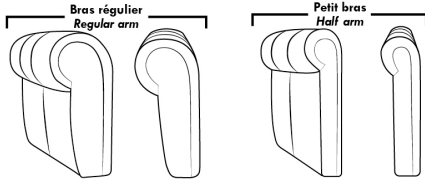

WASHINGTON

OPTIMA

Spécifications | Specifications

☐ Appui-tête levé Headrest up
☐ Appui-tête baissé Headrest down
☐ Complètement incliné Fully reclined

(A) Hauteur complète 40" Total Height
(B) Hauteur appui-tête baissé 33" Height headrest down
(C) Hauteur du bras 24" Arm Height
(D) Hauteur du siège 19,5" Seat height
(E) Profondeur inclinée 65" Depth fully reclined
(F) Profondeur d'assise 20" ou/ 22" Seat depth
(G) Profondeur appui-tête monté 36" Depth with headrest up

Siège 30" de large | 30" Seat Width

Siège 23" de large | 23" Seat Width

Autres | Others

Fauteuil berçant, pivotant et inclinable
N'est pas un mécanisme protège-mur
Dégagement mural: 16"

Swivel, rocking motion chair
Not a wall hugger mechanism
Wall clearance: 16"

30" Populaires | Popular CONFIGURATIONS 23"

Nos produits sont fabriqués à la main et des variations mineures peuvent survenir.
Our product is hand-made and minor variations can occur.