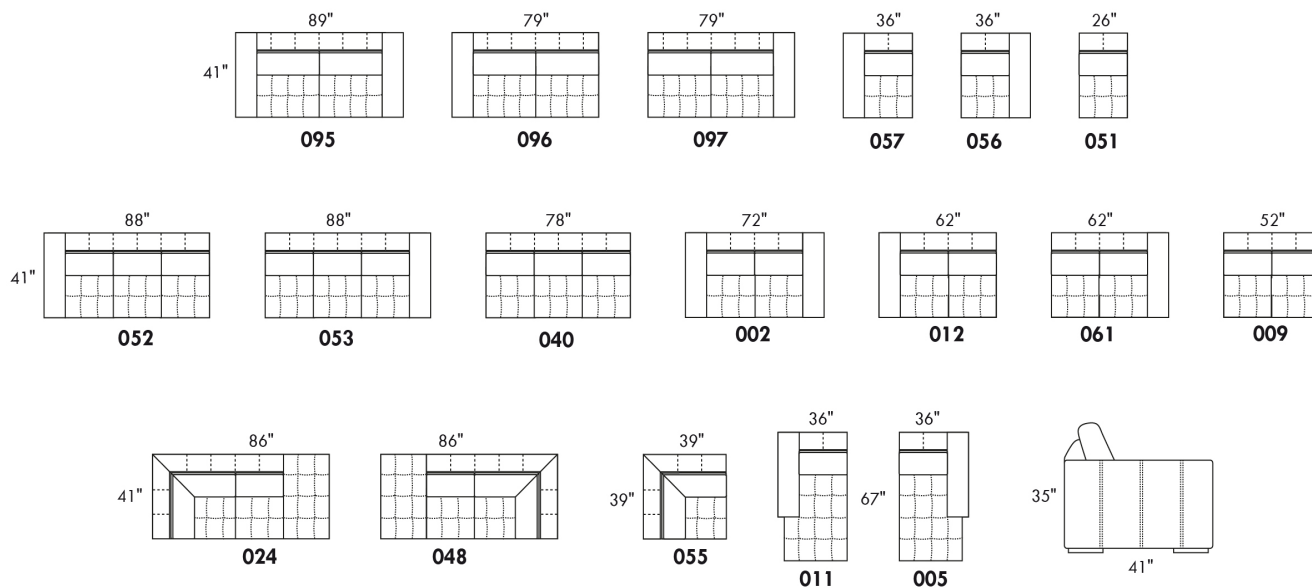

BARCELONA

www.jaymar.ca