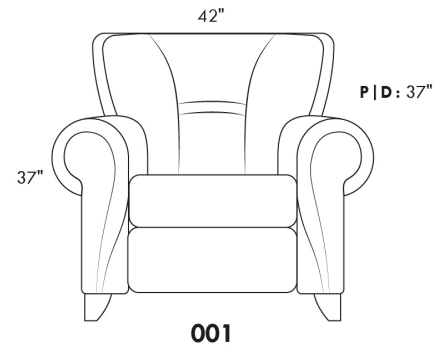

ERICA

Hauteur de siège 20" | Hauteur devant bras 26" | Profondeur d'assise 21"
Seat Height 20" | Arm Height 26" | Seat Depth 21"

www.jaymar.ca