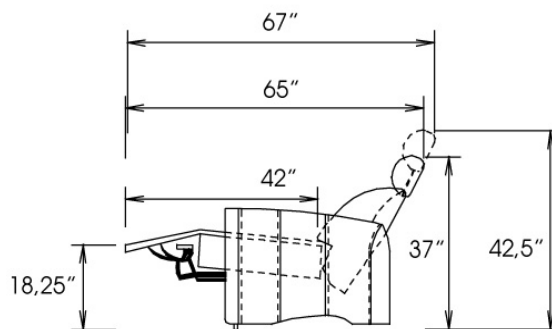

352

Toutes les dimensions indiquées sont au pouce près. Nos produits sont fabriqués à la main et des variations mineures peuvent survenir.
All dimensions indicated are to the nearest inch. Our product is hand-made and minor variations can occur.

RZ011-09