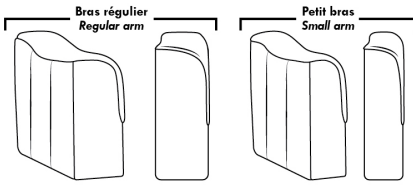

BROOKLYN

OPTIMA

Spécifications | Specifications

- ☐ Appui-tête levé / Headrest up
- ☐ Appui-tête baissé / Headrest down
- ☐ Complètement incliné / Fully reclined

- (A) Hauteur complète 40" / Total Height
- (B) Hauteur appui-tête baissé 33" / Height headrest down
- (C) Hauteur du bras 24" / Arm Height
- (D) Hauteur du siège 19,5" / Seat height
- (E) Profondeur inclinée 65" / Depth fully reclined
- (F) Profondeur d'assise 20" ou/ou 22" / Seat depth
- (G) Profondeur appui-tête monté 36" / Depth with headrest up

Siège 30" de large | 30" Seat Width

Dimensions shown include 80", 71", 61", 40", 96", 82", 44", 42"/44" Profondeur Depth, 50", 41", 31", 41", 62", 43", 44" Profondeur Depth, 52", 40", 221, 222.

Siège 23" de large | 23" Seat Width

Dimensions shown include 66", 57", 47", 40", 68", 89", 44", 42"/44" Profondeur Depth, 43", 34", 24", 34", 62", 45", 45", 43", 34", 34", 24", 34", 62", 42"/44" Profondeur Depth, 45", 45", 90", 81", 81", 71", 40", 42"/44" Profondeur Depth.

Autres | Others

Fauteuil berçant, pivotant et inclinable / **Swivel, rocking motion chair**
N'est pas un mécanisme protège-mur / Not a wall hugger mechanism
Dégagement mural: 16" / Wall clearance: 16"

Dimensions include 49", H=33", 44", H=40", 40", H=40", 30", H=17", 25", H=22", 10", H=22", 20", H=22", 49", 44", 40", 30", 25", 10", 20", 49", 44", 40", 30", 25", 10", 20".

30" Populaires | Popular CONFIGURATIONS 23"

Dimensions include 81", 113", 62", 116", 116", 96", 67", 92", 102", 102", 89", 40", 40", 62", 102".

Nos produits sont fabriqués à la main et des variations mineures peuvent survenir. / Our product is hand-made and minor variations can occur.