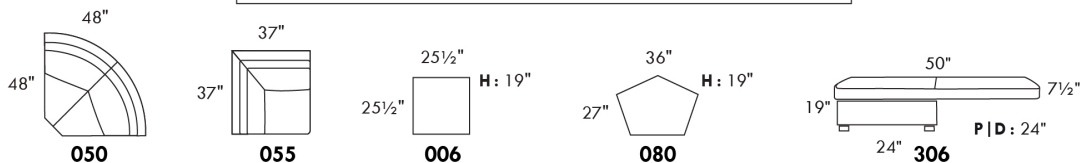

TRISTAN

Hauteur complète 35" | Hauteur de siège 19" | Profondeur d'assise 21"/22"
Total Height 35" | Seat Height 19" | Seat Depth 21"/22"

www.jaymar.ca