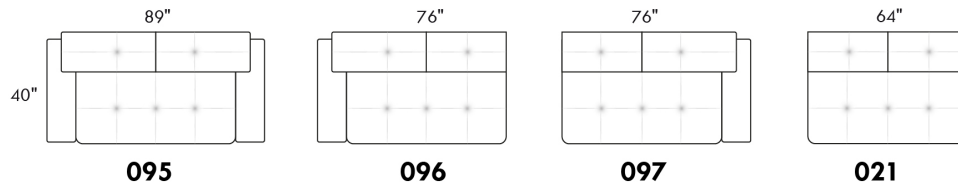

TOULOUSE

Hauteur complète 28"/35" | Hauteur de siège 16½" | Hauteur devant bras 21" | Profondeur d'assise 23"
Total Height 28"/35" | Seat Height 16½" | Arm Height 21" | Seat Depth 23"