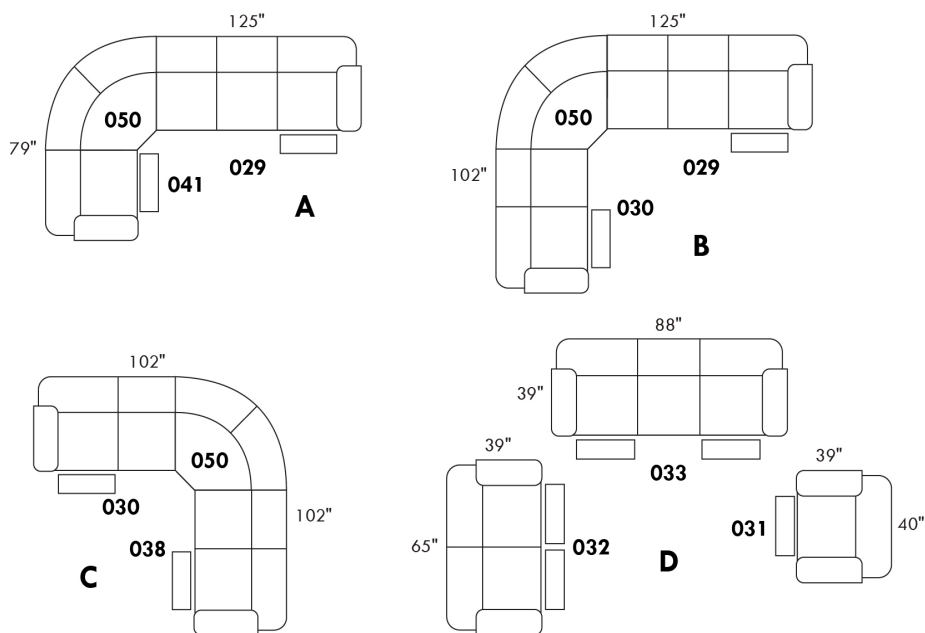

CONFIGURATIONS