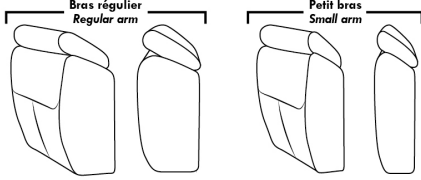

VENICE

OPTIMA

Spécifications | Specifications

☐ Appui-tête levé / Headrest up
☐ Appui-tête baissé / Headrest down
☐ Complètement incliné / Fully reclined

(A) Hauteur complète 40" / Total Height
(B) Hauteur appui-tête baissé 33" / Height headrest down
(C) Hauteur du bras 22,5" / Arm Height
(D) Hauteur du siège 19,5" / Seat height
(E) Profondeur inclinée 65" / Depth fully reclined
(F) Profondeur d'assise 20" ou/ou 22" / Seat depth
(G) Profondeur appui-tête monté 36" / Depth with headrest up

Siège 30" de large | 30" Seat Width

83" 72" 72" 61" 40" 095 096 097 021
96" 82" 82" 40" 234 167 168
96" 82" 82" 44" 235 223 224
Allongé à rangement / Bumper with storage
53" 42" 42" 31" 42" 42" 40" 017 175 176 177 173 174
42"/44" Profondeur Depth
Inclinable / Motion 42" 42" 42" 31" 42" 42" 40" 165 169 170 171 230 231
42"/44" Profondeur Depth
Dos inclinable / Push back
52" 52" 40" 178 179 52" 52" 40" 221 222
Allongé à rangement / Bumper with storage

Siège 23" de large | 23" Seat Width

69" 58" 58" 47" 40" 002 012 061 009
68" 68" 89" 89" 40" 086 045 048 024
68" 68" 40" 186 187
Allongé à rangement / Bumper with storage
46" 35" 35" 24" 35" 35" 40" 001 057 056 051 011 005 088 089
42"/44" Profondeur Depth
Inclinable / Motion 46" 35" 35" 24" 35" 35" 40" 044 041 042 071 232 233 188 189
42"/44" Profondeur Depth
Allongé à rangement / Bumper with storage
93" 82" 82" 71" 40" 003 052 053 040

Autres | Others

Fauteuil berçant, pivotant et inclinable / **Swivel, rocking motion chair**
N'est pas un mécanisme protège-mur / Not a wall hugger mechanism
Dégagement mural: 16" / Wall clearance: 16"

Centre rond / Wedge: 49" H=33", 050
Coin carré / Square corner: 44" H=40", 055
Petit coin carré / Small corner: 40" H=40", 155
Pouf à rangement / Storage ottoman: 30" H=17", 124
Rangement à angle / Wedge storage: 25" H=22", 159
Rangement droit / Straight storage: 10" H=22", 160
Petit rangement à angle / Small Wedge storage: 20" H=22", 190

30" Populaires | Popular CONFIGURATIONS 23"

84" 115" 40" 169 170 169 171 174 62" A B
116" 116" 40" 169 171 233 96" D
116" 40" 096 055 171 170 116" C
70" 40" 041 042 J
94" 62" 041 071 005 K
102" 102" 40" 012 055 071 042 L
103" 89" 40" 041 071 024 M

Nos produits sont fabriqués à la main et des variations mineures peuvent survenir. Our product is hand-made and minor variations can occur.