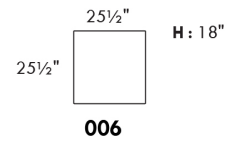

SURF

Hauteur complète 36" | Hauteur de siège 22" | Hauteur devant bras 28½" | Profondeur d'assise 21½"
Total Height 36" | Seat Height 22" | Arm Height 28½" | Seat Depth 21½"

www.jaymar.ca