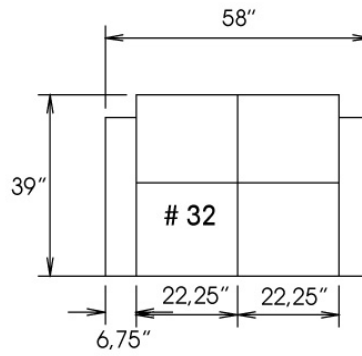

352

Toutes les dimensions indiquées sont au pouce près. Nos produits sont fabriqués à la main et des variations mineures peuvent survenir.
All dimensions indicated are to the nearest inch. Our product is hand-made and minor variations can occur.

RZ011-09