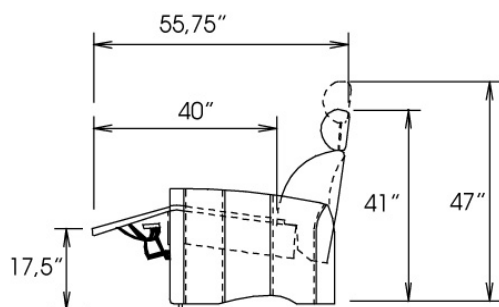

352

Toutes les dimensions indiquées sont au pouce près. Nos produits sont fabriqués à la main et des variations mineures peuvent survenir.
All dimensions indicated are to the nearest inch. Our product is hand-made and minor variations can occur.

RZ011-09