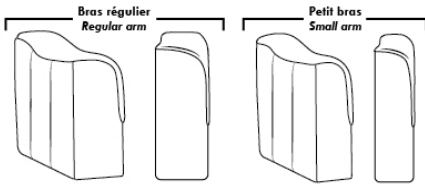

LEONARDO

OPTIMA

Spécifications | Specifications

☐ Appui-tête levé / Headrest up
☐ Appui-tête baissé / Headrest down
☐ Complètement incliné / Fully reclined

(A) Hauteur complète 40" / Total Height
(B) Hauteur appui-tête baissé 33" / Height headrest down
(C) Hauteur du bras 24" / Arm Height
(D) Hauteur du siège 19,5" / Seat height
(E) Profondeur inclinée 65" / Depth fully reclined
(F) Profondeur d'assise 20" ou/ou 22" / Seat depth
(G) Profondeur appui-tête monté 36" / Depth with headrest up

Siège 30" de large | 30" Seat Width

80" 71" 71" 61"
40" 095 096 097 021
96" 82" 82"
40" 234 167 168
44"
96" 82" 82"
44" 235 223 224
Allongé à rangement / Bumper with storage
50" 41" 41" 31" 41" 41"
40" 017 175 176 177 173 62" 174
42"/44" Profondeur Depth
Incinable / Motion   Dos inclinable / Push back
50" 41" 41" 31" 41" 41"
40" 165 169 170 171 230 62" 231
42"/44" Profondeur Depth
Allongé à rangement / Bumper with storage
52" 52" 52" 52"
40" 178 179 221 222

Siège 23" de large | 23" Seat Width

66" 57" 57" 47"
40" 002 012 061 009
68" 68" 89" 89"
40" 086 045 048 024
44"
68" 68"
40" 186 187
Allongé à rangement / Bumper with storage
43" 34" 34" 24" 34" 34"
40" 001 057 056 051 011 62" 005
42"/44" Profondeur Depth
Incinable / Motion   Dos inclinable / Push back   Allongé à rangement / Bumper with storage
43" 34" 34" 24" 34" 34"
40" 044 041 042 071 232 62" 233
42"/44" Profondeur Depth
45" 45"
40" 088 089
90" 81" 81" 71"
40" 003 052 053 040

Autres | Others

Fauteuil berçant, pivotant et inclinable / **Swivel, rocking motion chair**
N'est pas un mécanisme protège-mur / Not a wall hugger mechanism
Dégagement mural: 16" / Wall clearance: 16"

Simple / Single: 30" H=42", 34" W, 19" D
Double: 33" H=42", 34" W, 22" D

Centre rond / Wedge: 49" H=33", 050
Coin carré / Square corner: 44" H=40", 055
Petit coin carré / Small corner: 40" H=40", 155
Pouf à rangement / Storage ottoman: 30" H=17", 22" W, 124
Rangement à angle / Wedge storage: 25" H=22", 35" W, 10" D, 159
Rangement droit / Straight storage: 10" H=22", 35" W, 160
Petit rangement à angle / Small Wedge storage: 20" H=22", 35" W, 10" D, 190

30" Populaires | Popular CONFIGURATIONS 23"

81" 113" 116" 116" 102" 102"
40" 169 170 169 171 174 62" 096 055 171 170 40" 041 042 041 071 005 62" 012 055 071 042 40" 041 071 89"
A B C D J K L M