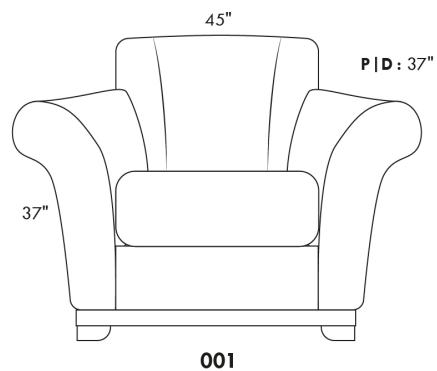

Hauteur de siège 20" | Hauteur devant bras 28" | Profondeur d'assise 20"
Seat Height 20" | Arm Height 28" | Seat Depth 20"