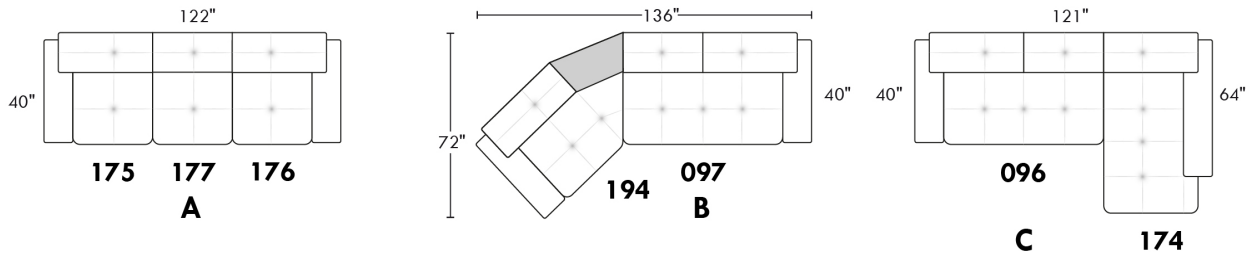

CONFIGURATIONS