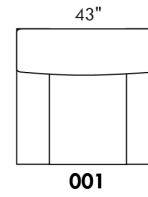

www.jaymar.ca