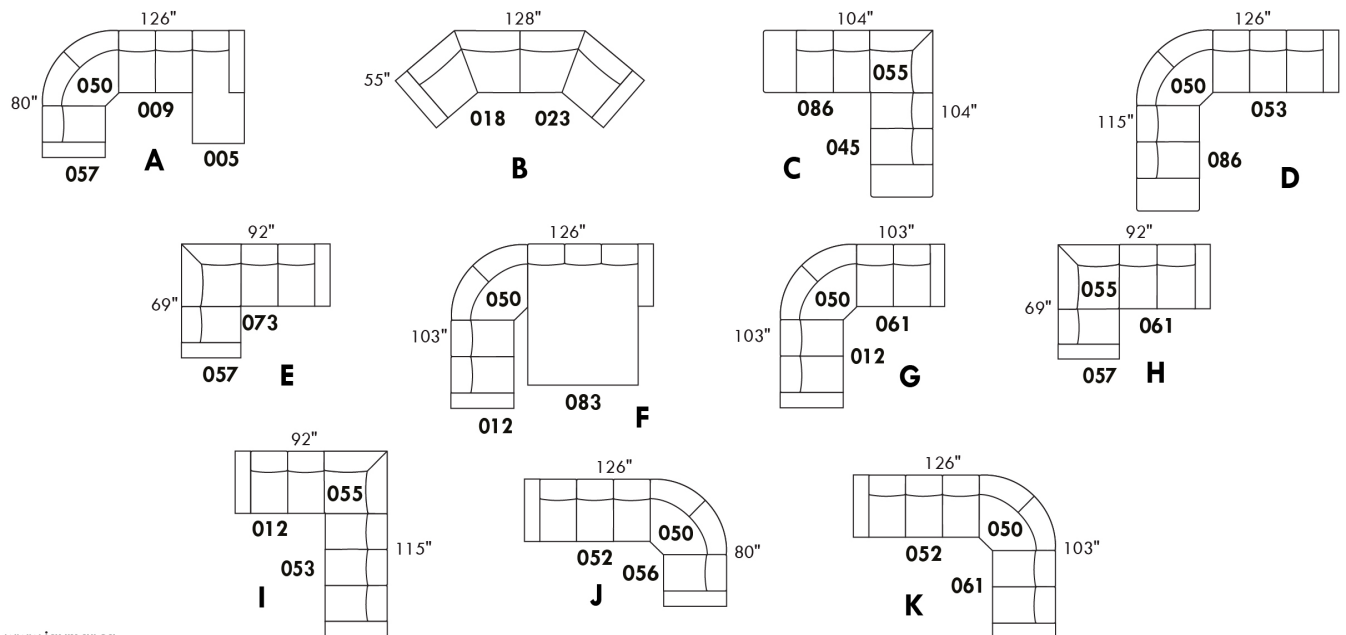

CONFIGURATIONS