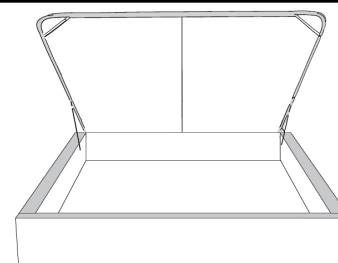

Avec rangement | With Storage
430-431-432-433