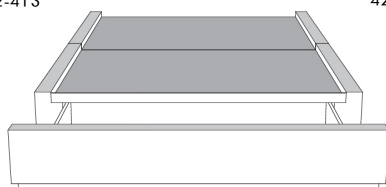

**Rangement à tiroir frontal
With Front Drawer**
440-441-442
Base lit simple N/D | Single base N/A