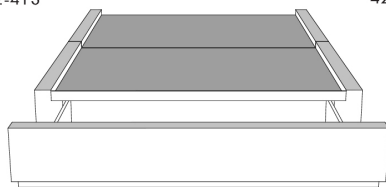

**Rangement à tiroir frontal
With Front Drawer**
440-441-442
Base lit simple N/D | Single base N/A