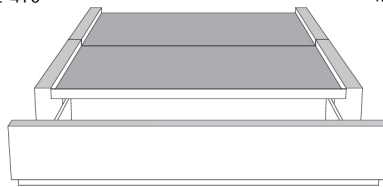

**Rangement à tiroir frontal
With Front Drawer**
440-441-442
Base lit simple N/D | Single base N/A