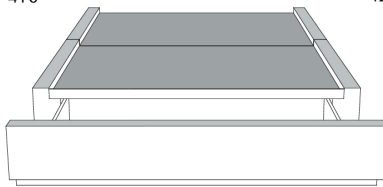

**Rangement à tiroir frontal
With Front Drawer**
440-441-442
Base lit simple N/D | Single base N/A