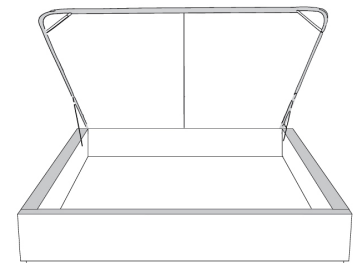

Avec rangement | With Storage
430-431-432-433