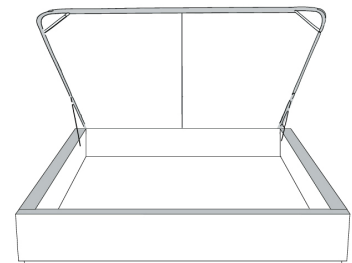

Avec rangement | With Storage
430-431-432-433