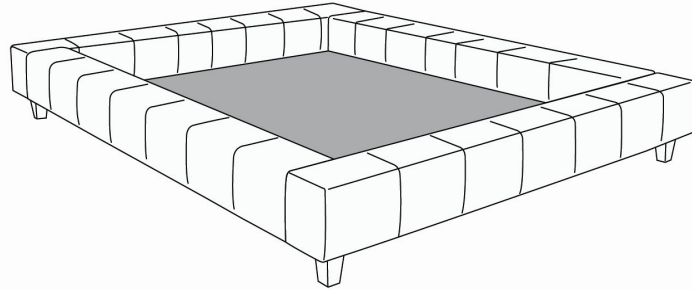

VOILÀ

Lit voilà Bed items

Base de Lit/Bed base

372 California King (US only/seulement) | 380 King | 360 Queen | 314 Simple/ Single