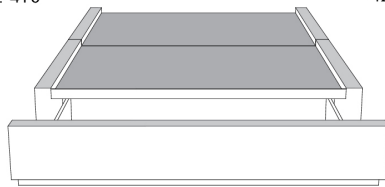

**Rangement à tiroir frontal
With Front Drawer**
440-441-442
Base lit simple N/D | Single base N/A