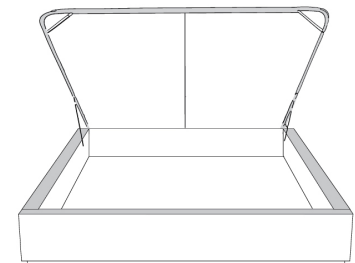

Avec rangement | With Storage
430-431-432-433