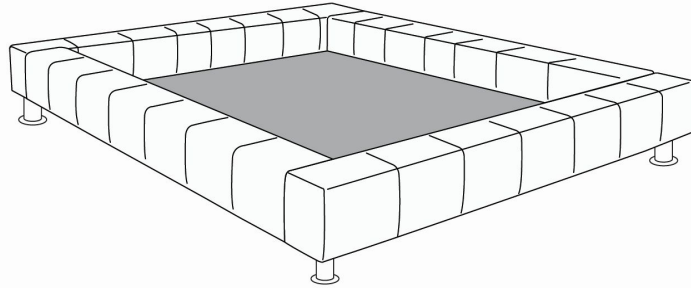

BRIDGE

Lit bridge *Bed items*

Base de Lit/*Bed base*

372 California King (US only/*seulement*) | 380 King | 360 Queen | 314 Simple/*Single*