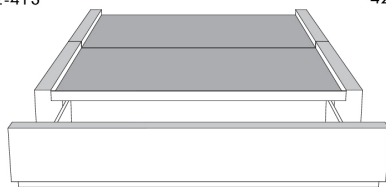

**Rangement à tiroir frontal
With Front Drawer**
440-441-442
Base lit simple N/D | Single base N/A