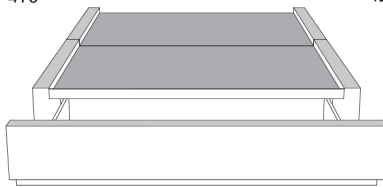

**Rangement à tiroir frontal
With Front Drawer**
440-441-442
Base lit simple N/D | Single base N/A