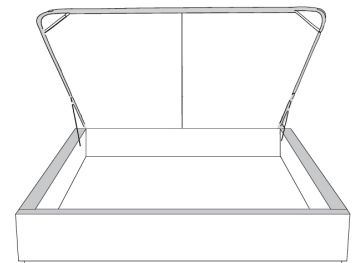

Avec rangement | With Storage
430-431-432-433