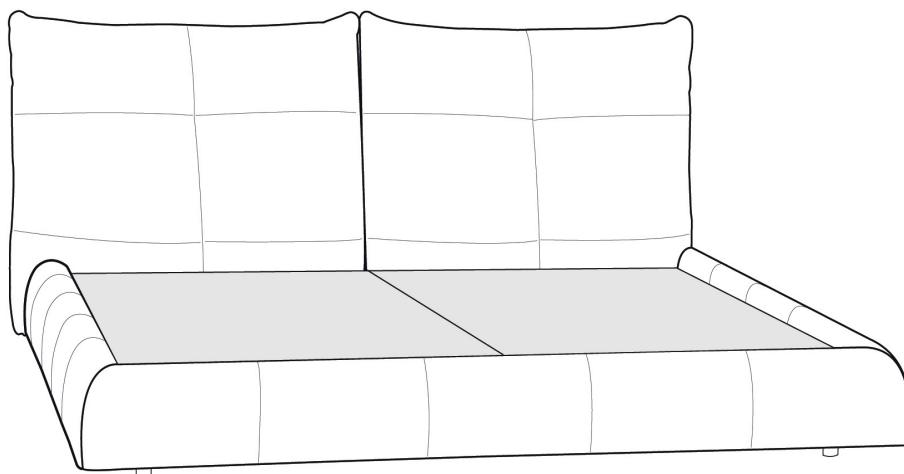

Lit **WAVE** Bed

Lit régulier | Regular Bed

380 King | 360 Queen | 304 Double | 314 Simple/ Single