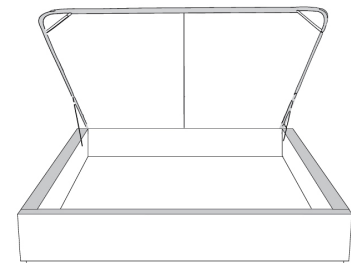

Avec rangement | With Storage
430-431-432-433