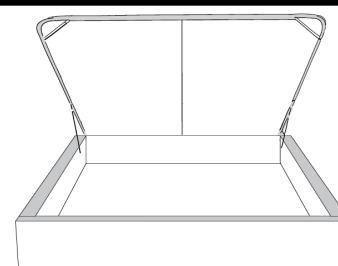

Avec rangement | With Storage
430-431-432-433