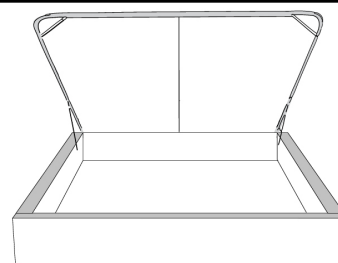

Avec rangement | With Storage
430-431-432-433