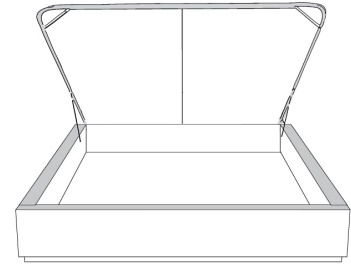

Avec rangement | With Storage
430-431-432-433