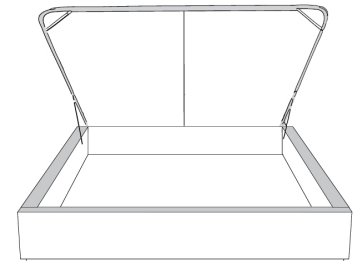

Avec rangement | With Storage
430-431-432-433