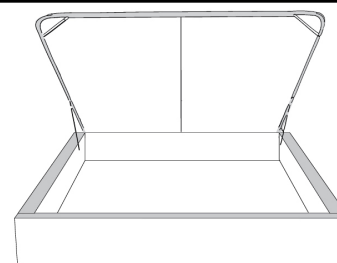

Avec rangement | With Storage
430-431-432-433