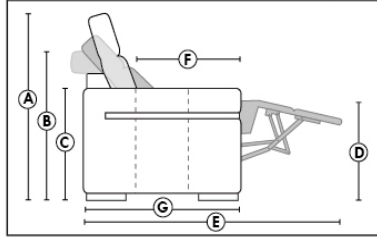

Spécifications | Specifications