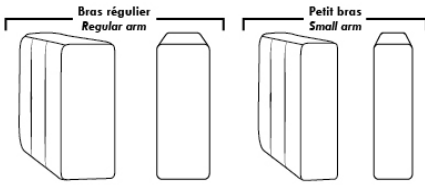

MANHATTAN

OPTIMA

Spécifications | Specifications

☐ Appui-tête levé / Headrest up
☐ Appui-tête baissé / Headrest down
☐ Complètement incliné / Fully reclined

(A) Hauteur complète 40" / Total Height
(B) Hauteur appui-tête baissé 33" / Height headrest down
(C) Hauteur du bras 24" / Arm Height
(D) Hauteur du siège 19,5" / Seat height
(E) Profondeur inclinée 65" / Depth fully reclined
(F) Profondeur d'assise 20" ou/ou 22" / Seat depth
(G) Profondeur appui-tête monté 36" / Depth with headrest up

Siège 30" de large | 30" Seat Width

Siège 23" de large | 23" Seat Width

Autres | Others

Fauteuil berçant, pivotant et inclinable
Swivel, rocking motion chair

N'est pas un mécanisme protège-mur / Not a wall hugger mechanism
Dégagement mural: 16" / Wall clearance: 16"

Simple / Single

30" H = 42"
34" 19"

Double

33" H = 42"
34" 22"

Centre rond / Wedge

49" H = 33"

Coin carré / Square corner

44" H = 40"

Petit coin carré / Small corner

40" H = 40"

Pouf à rangement / Storage ottoman

30" H = 17"
22"

Rangement à angle / Wedge storage

25" H = 22"
35" 10"

Rangement droit / Straight storage

10" H = 22"
35"

Petit rangement à angle / Small Wedge storage

20" H = 22"
35" 10"

30" Populaires | Popular CONFIGURATIONS 23"