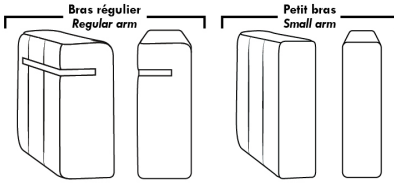

ROTTERDAM

OPTIMA

Spécifications | Specifications

- ☐ Appui-tête levé / Headrest up
- ☐ Appui-tête baissé / Headrest down
- ☐ Complètement incliné / Fully reclined

- (A) Hauteur complète 40" / Total Height
- (B) Hauteur appui-tête baissé 33" / Height headrest down
- (C) Hauteur du bras 24" / Arm Height
- (D) Hauteur du siège 19,5" / Seat height
- (E) Profondeur inclinée 65" / Depth fully reclined
- (F) Profondeur d'assise 20" ou/ou 22" / Seat depth
- (G) Profondeur appui-tête monté 36" / Depth with headrest up

Siège 30" de large | 30" Seat Width

Siège 23" de large | 23" Seat Width

Autres | Others

Fauteuil berçant, pivotant et inclinable / Swivel, rocking motion chair
N'est pas un mécanisme protège-mur / Not a wall hugger mechanism
Dégagement mural: 16" / Wall clearance: 16"

30" Populaires | Popular CONFIGURATIONS 23"