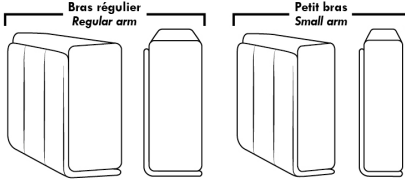

AMSTERDAM

OPTIMA

Spécifications | Specifications

☐ Appui-tête levé / Headrest up
☐ Appui-tête baissé / Headrest down
☐ Complètement incliné / Fully reclined

(A) Hauteur complète 40" / Total Height
(B) Hauteur appui-tête baissé 33" / Height headrest down
(C) Hauteur du bras 24" / Arm Height
(D) Hauteur du siège 19,5" / Seat height
(E) Profondeur inclinée 65" / Depth fully reclined
(F) Profondeur d'assise 20" ou/ou 22" / Seat depth
(G) Profondeur appui-tête monté 36" / Depth with headrest up

Siège 30" de large | 30" Seat Width

82" 72" 72" 61"
40" 095 096 097 021
96" 82" 82"
40" 234 167 168
44"
96" 82" 82"
44" 235 223 224
Allongé à rangement / Bumper with storage
52" 42" 42" 31" 42" 42"
40" 017 175 176 177 173 174
42"/44" Profondeur Depth
Inclinable / Motion   Dos inclinable / Push back
52" 42" 42" 31" 42" 42"
40" 165 169 170 171 230 231
42"/44" Profondeur Depth
Allongé à rangement / Bumper with storage
52" 52" 52" 52"
40" 178 179 221 222

Siège 23" de large | 23" Seat Width

68" 58" 58" 47"
40" 002 012 061 009
68" 68" 89" 89"
40" 086 045 048 024
44"
68" 68"
40" 186 187
Allongé à rangement / Bumper with storage
45" 35" 35" 24" 35" 35" 45" 45"
40" 001 057 056 051 011 005 088 089
42"/44" Profondeur Depth
Inclinable / Motion   Dos inclinable / Push back   Allongé à rangement / Bumper with storage
45" 35" 35" 24" 35" 35" 45" 45"
40" 044 041 042 071 232 233 188 189
42"/44" Profondeur Depth
92" 82" 82" 71"
40" 003 052 053 040

Autres | Others

Fauteuil berçant, pivotant et inclinable / **Swivel, rocking motion chair**
N'est pas un mécanisme protège-mur / Not a wall hugger mechanism
Dégagement mural: 16" / Wall clearance: 16"

Centre rond / Wedge: 49" H=33", 050
Coin carré / Square corner: 44" H=40", 055
Petit coin carré / Small corner: 40" H=40", 155
Pouf à rangement / Storage ottoman: 30" H=17", 22" 124
Rangement à angle / Wedge storage: 25" H=22", 35" 159
Rangement droit / Straight storage: 10" H=22", 35" 160
Petit rangement à angle / Small Wedge storage: 20" H=22", 35" 190

30" Populaires | Popular CONFIGURATIONS 23"

84" 115" 116" 116" 116"
40" 169 170 169 171 174 096 055 171 170
62" 116" 96"
40" 169 171 235
70" 94" 102" 103"
40" 041 042 041 071 005 012 055 071 042 041 071 024
62" 102" 89"

Nos produits sont fabriqués à la main et des variations mineures peuvent survenir. / Our product is hand-made and minor variations can occur.