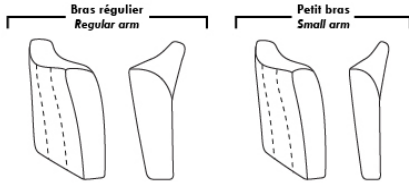

VALENCE

OPTIMA