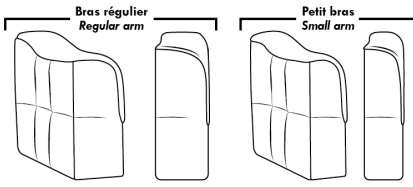

PORTLAND

OPTIMA

Spécifications | Specifications

☐ Appui-tête levé / Headrest up
☐ Appui-tête baissé / Headrest down
☐ Complètement incliné / Fully reclined

(A) Hauteur complète 40" / Total Height
(B) Hauteur appui-tête baissé 33" / Height headrest down
(C) Hauteur du bras 24" / Arm Height
(D) Hauteur du siège 19,5" / Seat height
(E) Profondeur inclinée 65" / Depth fully reclined
(F) Profondeur d'assise 20" ou/ou 22" / Seat depth
(G) Profondeur appui-tête monté 36" / Depth with headrest up

Siège 30" de large | 30" Seat Width

80" 71" 71" 61"
40" 095 096 097 021
96" 82" 82"
40" 234 167 168 44"
96" 82" 82"
44" 235 223 224
Allongé à rangement / Bumper with storage
50" 41" 41" 31" 41" 41"
40" 017 175 176 177 173 62" 174 42"/44" Profondeur Depth
Inclinable / Motion 41" 41" 31" 41" 41"
40" 165 169 170 171 230 62" 231 42"/44" Profondeur Depth
Dos inclinable / Push back
Allongé à rangement / Bumper with storage
52" 52" 52" 52"
40" 178 179 221 222

Siège 23" de large | 23" Seat Width

66" 57" 57" 47"
40" 002 012 061 009
68" 68" 89" 89"
40" 086 045 048 024 44"
68" 68"
40" 186 187
Allongé à rangement / Bumper with storage
43" 34" 34" 24" 34" 34"
40" 001 057 056 051 011 62" 005 42"/44" Profondeur Depth
45" 45"
40" 088 089
Inclinable / Motion 34" 34" 34" 24" 34" 34"
40" 044 041 042 071 232 62" 233 42"/44" Profondeur Depth
Dos inclinable / Push back
Allongé à rangement / Bumper with storage
45" 45"
40" 188 189
90" 81" 81" 71"
40" 003 052 053 040

Autres | Others

Fauteuil berçant, pivotant et inclinable / Swivel, rocking motion chair

N'est pas un mécanisme protège-mur / Not a wall hugger mechanism
Dégagement mural: 16" / Wall clearance: 16"

Simple / Single: 30" H = 42", 34" W, 19" D
Double: 33" H = 42", 34" W, 22" D

Centre rond / Wedge: 49" H = 33", 49" W, 050
Coin carré / Square corner: 44" H = 40", 44" W, 055
Petit coin carré / Small corner: 40" H = 40", 40" W, 155
Pouf à rangement / Storage ottoman: 30" H = 17", 22" W, 124
Rangement à angle / Wedge storage: 25" H = 22", 35" W, 10" D, 159
Rangement droit / Straight storage: 10" H = 22", 35" W, 160
Petit rangement à angle / Small Wedge storage: 20" H = 22", 35" W, 10" D, 190

30" Populaires | Popular CONFIGURATIONS 23"

81" 113" 116" 116" 102" 102"
40" 169 170 169 171 174 62" 096 055 171 170 40" 041 042 042 071 005 62" 012 055 071 042 40" 041 071 024 89"

Nos produits sont fabriqués à la main et des variations mineures peuvent survenir. / Our product is hand-made and minor variations can occur.