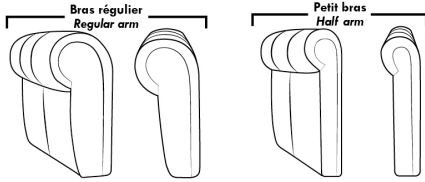

WASHINGTON

OPTIMA

Spécifications | Specifications

☐ Appui-tête levé Headrest up
☐ Appui-tête baissé Headrest down
☐ Complètement incliné Fully reclined

(A) Hauteur complète 40" Total Height
(B) Hauteur appui-tête baissé 33" Height headrest down
(C) Hauteur du bras 24" Arm Height
(D) Hauteur du siège 19,5" Seat height
(E) Profondeur inclinée 65" Depth fully reclined
(F) Profondeur d'assise 20" ou/ or 22" Seat depth
(G) Profondeur appui-tête monté 36" Depth with headrest up

Siège 30" de large | 30" Seat Width

Siège 23" de large | 23" Seat Width

Autres | Others

Fauteuil berçant, pivotant et inclinable
N'est pas un mécanisme protège-mur
Dégagement mural: 16"

Swivel, rocking motion chair
Not a wall hugger mechanism
Wall clearance: 16"

30" Populaires | Popular CONFIGURATIONS 23"

Nos produits sont fabriqués à la main et des variations mineures peuvent survenir.
Our product is hand-made and minor variations can occur.