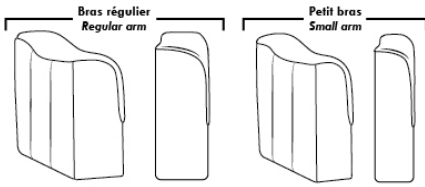

LEONARDO

OPTIMA

Spécifications | Specifications

- ☐ Appui-tête levé / Headrest up
- ☐ Appui-tête baissé / Headrest down
- ☐ Complètement incliné / Fully reclined

(A) Hauteur complète 40" / Total Height
(B) Hauteur appui-tête baissé 33" / Height headrest down
(C) Hauteur du bras 24" / Arm Height
(D) Hauteur du siège 19,5" / Seat height
(E) Profondeur inclinée 65" / Depth fully reclined
(F) Profondeur d'assise 20" ou/ou 22" / Seat depth
(G) Profondeur appui-tête monté 36" / Depth with headrest up

Siège 30" de large | 30" Seat Width

Siège 23" de large | 23" Seat Width

Autres | Others

Fauteuil berçant, pivotant et inclinable
Swivel, rocking motion chair

N'est pas un mécanisme protège-mur / Not a wall hugger mechanism
Dégagement mural: 16" / Wall clearance: 16"

Simple / Single

34" H = 42"
19"

Double

34" H = 42"
22"

Centre rond / Wedge

49" H = 33"
050

Coin carré / Square corner

44" H = 40"
055

Petit coin carré / Small corner

40" H = 40"
155

Pouf à rangement / Storage ottoman

30" H = 17"
22" 124

Rangement à angle / Wedge storage

25" H = 22"
35" 159
10"

Rangement droit / Straight storage

10" H = 22"
35" 160

Petit rangement à angle / Small Wedge storage

20" H = 22"
35" 190
10"

30" Populaires | Popular CONFIGURATIONS 23"