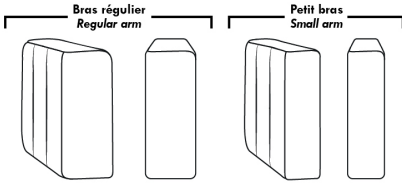

MARSEILLE

OPTIMA

Spécifications | Specifications

☐ Appui-tête levé Headrest up
☐ Appui-tête baissé Headrest down
☐ Complètement incliné Fully reclined

(A) Hauteur complète 40" Total Height
(B) Hauteur appui-tête baissé 33" Height headrest down
(C) Hauteur du bras 24,5" Arm Height
(D) Hauteur du siège 19,5" Seat height
(E) Profondeur inclinée 65" Depth fully reclined
(F) Profondeur d'assise 20" ou/ou 22" Seat depth
(G) Profondeur appui-tête monté 36" Depth with headrest up

Siège 30" de large | 30" Seat Width

81" 71" 71" 61"
40" 40" 40" 40"
96" 82" 82"
44" 40" 40"
96" 82" 82"
44" 40" 40"
Allongé à rangement Bumper with storage
42"/44" Profondeur Depth
Inclinable Motion
Dos inclinable Push back
42"/44" Profondeur Depth
Allongé à rangement Bumper with storage

Siège 23" de large | 23" Seat Width

67" 57" 57" 47"
40" 40" 40" 40"
68" 68" 89" 89"
44" 40" 44"
68" 68"
40" 40"
Allongé à rangement Bumper with storage
42"/44" Profondeur Depth
Inclinable Motion
Dos inclinable Push back
42"/44" Profondeur Depth
Allongé à rangement Bumper with storage

Autres | Others

Fauteuil berçant, pivotant et inclinable / **Swivel, rocking motion chair**
N'est pas un mécanisme protège-mur / Not a wall hugger mechanism
Dégagement mural: 16" / Wall clearance: 16"

30" Populaires | Popular CONFIGURATIONS 23"