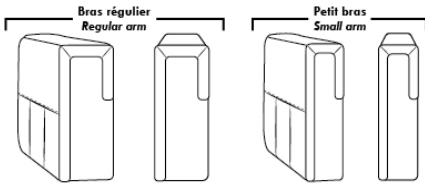

COLOGNE

OPTIMA

Spécifications | Specifications

☐ Appui-tête levé / Headrest up
☐ Appui-tête baissé / Headrest down
☐ Complètement incliné / Fully reclined

(A) Hauteur complète 40" / Total Height
(B) Hauteur appui-tête baissé 33" / Height headrest down
(C) Hauteur du bras 24" / Arm Height
(D) Hauteur du siège 19,5" / Seat height
(E) Profondeur inclinée 65" / Depth fully reclined
(F) Profondeur d'assise 20" ou/ou 22" / Seat depth
(G) Profondeur appui-tête monté 36" / Depth with headrest up

Siège 30" de large | 30" Seat Width

79" 40" 095
70" 40" 096
70" 40" 097
61" 40" 021
96" 40" 234
44" 40" 167
82" 40" 168
96" 44" 235
82" 40" 223
82" 40" 224
49" 40" 017
40" 40" 175
40" 40" 176
31" 40" 177
40" 62" 173
40" 42"/44" Profondeur Depth 174
49" 40" 165
40" 40" 169
40" 40" 170
31" 40" 171
40" 62" 230
40" 42"/44" Profondeur Depth 231
52" 40" 178
52" 40" 179
52" 40" 221
52" 40" 222

Siège 23" de large | 23" Seat Width

65" 40" 002
56" 40" 012
56" 40" 061
47" 40" 009
68" 40" 086
68" 40" 045
89" 44" 048
89" 44" 024
68" 40" 186
68" 40" 187
42" 40" 001
33" 40" 057
33" 40" 056
24" 40" 051
33" 62" 011
33" 42"/44" Profondeur Depth 005
45" 40" 088
45" 40" 089
42" 40" 044
33" 40" 041
33" 40" 042
24" 40" 071
33" 62" 232
33" 42"/44" Profondeur Depth 233
45" 40" 188
45" 40" 189
89" 40" 003
80" 40" 052
80" 40" 053
71" 40" 040

Autres | Others

Fauteuil berçant, pivotant et inclinable / **Swivel, rocking motion chair**

N'est pas un mécanisme protège-mur / Not a wall hugger mechanism

Dégagement mural: 16" / Wall clearance: 16"

Centre rond / Wedge: 49" H=33" 050
Coin carré / Square corner: 44" H=40" 055
Petit coin carré / Small corner: 40" H=40" 155
Pouf à rangement / Storage ottoman: 30" H=17" 124
Rangement à angle / Wedge storage: 25" H=22" 159
Rangement droit / Straight storage: 10" H=22" 160
Petit rangement à angle / Small Wedge storage: 20" H=22" 190

30" Populaires | Popular CONFIGURATIONS 23"

A: 80" 40" 169 170
B: 111" 40" 169 171 174
C: 115" 40" 096 055 171 170
D: 115" 40" 169 171 235
J: 66" 40" 041 042
K: 90" 62" 041 071 005
L: 101" 62" 012 055 071 042
M: 101" 89" 041 071 024