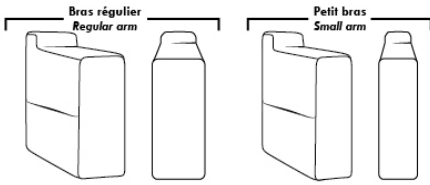

PORTOFINO

OPTIMA

Spécifications | Specifications

☐ Appui-tête levé / Headrest up
☐ Appui-tête baissé / Headrest down
☐ Complètement incliné / Fully reclined

(A) Hauteur complète 40" / Total Height
(B) Hauteur appui-tête baissé 33" / Height headrest down
(C) Hauteur du bras 24,5" / Arm Height
(D) Hauteur du siège 19,5" / Seat height
(E) Profondeur inclinée 65" / Depth fully reclined
(F) Profondeur d'assise 20" ou/ou 22" / Seat depth
(G) Profondeur appui-tête monté 36" / Depth with headrest up

Siège 30" de large | 30" Seat Width

81" 71" 71" 61"
40" 095 096 097 021
96" 82" 82"
40" 234 167 168
44"
96" 82" 82"
44" 235 223 224
Allongé à rangement / Bumper with storage
51" 41" 41" 31" 41" 41"
40" 017 175 176 177 173 62" 174
42"/44" Profondeur Depth
Incinable / Motion   Dos inclinable / Push back
51" 41" 41" 31" 41" 41"
40" 165 169 170 171 230 62" 231
42"/44" Profondeur Depth
Allongé à rangement / Bumper with storage
52" 52" 52" 52"
40" 178 179 221 222

Siège 23" de large | 23" Seat Width

67" 57" 57" 47"
40" 002 012 061 009
68" 68" 89" 89"
40" 086 045 048 024
44"
68" 68"
40" 186 187
Allongé à rangement / Bumper with storage
44" 44" 34" 34" 24" 34" 34"
40" 001 057 056 051 011 62" 005
42"/44" Profondeur Depth
Incinable / Motion   Dos inclinable / Push back
44" 34" 34" 24" 34" 34"
40" 044 041 042 071 232 62" 233
42"/44" Profondeur Depth
Allongé à rangement / Bumper with storage
45" 45"
40" 088 089 188 189
91" 81" 81" 71"
40" 003 052 053 040

Autres | Others

Fauteuil berçant, pivotant et inclinable / **Swivel, rocking motion chair**
N'est pas un mécanisme protège-mur / Not a wall hugger mechanism
Dégagement mural: 16" / Wall clearance: 16"

Simple / Single: 30" H=42", 34" 043, 19"
Double: 33" H=42", 34" 163, 22"

Centre rond / Wedge: 49" H=33", 050
Coin carré / Square corner: 44" H=40", 055
Petit coin carré / Small corner: 40" H=40", 155
Pouf à rangement / Storage ottoman: 30" H=17", 22" 124
Rangement à angle / Wedge storage: 25" H=22", 35" 159, 10"
Rangement droit / Straight storage: 10" H=22", 35" 160
Petit rangement à angle / Small Wedge storage: 20" H=22", 35" 190, 10"

30" Populaires | Popular CONFIGURATIONS 23"

82" 113" 115" 115" 102" 102"
40" 169 170 169 171 174 62" 096 055 171 170
A B C
115" 96"
40" 169 171 235
D
68" 92" 102" 102"
40" 041 042 041 071 005 62" 012 055 071 042 89"
J K L M