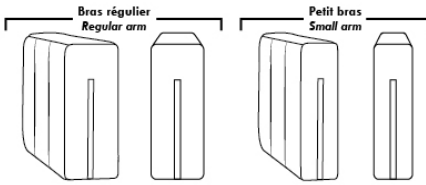

MONTEREY

OPTIMA

Spécifications | Specifications

- ☐ Appui-tête levé / Headrest up
- ☐ Appui-tête baissé / Headrest down
- ☐ Complètement incliné / Fully reclined

(A) Hauteur complète 40" / Total Height
(B) Hauteur appui-tête baissé 33" / Height headrest down
(C) Hauteur du bras 24" / Arm Height
(D) Hauteur du siège 19,5" / Seat height
(E) Profondeur inclinée 65" / Depth fully reclined
(F) Profondeur d'assise 20" ou/ou 22" / Seat depth
(G) Profondeur appui-tête monté 36" / Depth with headrest up

Siège 30" de large | 30" Seat Width

79" 40" 095
70" 40" 096
70" 40" 097
61" 40" 021
96" 40" 234
82" 40" 167
82" 40" 168
96" 44" 235
82" 40" 223
82" 40" 224
49" 40" 017
40" 40" 175
40" 40" 176
31" 40" 177
40" 62" 173
40" 42"/44" Profondeur Depth 174
49" 40" 165
40" 40" 169
40" 40" 170
31" 40" 171
40" 62" 230
40" 42"/44" Profondeur Depth 231
52" 40" 178
52" 40" 179
52" 40" 221
52" 40" 222

Siège 23" de large | 23" Seat Width

66" 40" 002
57" 40" 012
57" 40" 061
47" 40" 009
68" 40" 086
68" 40" 045
89" 44" 048
89" 44" 024
68" 40" 186
68" 40" 187
43" 40" 001
34" 40" 057
34" 40" 056
24" 40" 051
34" 62" 011
34" 62" 005
42"/44" Profondeur Depth
45" 40" 088
45" 40" 089
43" 40" 044
34" 40" 041
34" 40" 042
24" 40" 071
34" 62" 232
34" 62" 233
42"/44" Profondeur Depth
45" 40" 188
45" 40" 189
90" 40" 003
81" 40" 052
81" 40" 053
71" 40" 040

Autres | Others

Fauteuil berçant, pivotant et inclinable
Swivel, rocking motion chair

N'est pas un mécanisme protège-mur / Not a wall hugger mechanism
Dégagement mural: 16" / Wall clearance: 16"

Simple / Single

32" H = 42"
34" 19"

Double

35" H = 42"
34" 22"

Centre rond / Wedge

49" H = 33"
050

Coin carré / Square corner

44" H = 40"
055

Petit coin carré / Small corner

40" H = 40"
155

Pouf à rangement / Storage ottoman

30" H = 17"
22" 124

Rangement à angle / Wedge storage

25" H = 22"
35" 10" 159

Rangement droit / Straight storage

10" H = 22"
35" 160

Petit rangement à angle / Small Wedge storage

20" H = 22"
35" 10" 190

30" Populaires | Popular CONFIGURATIONS 23"

80" 40" 169 170
111" 62" 169 171 174
115" 40" 096 055 171 170
115" 40" 169 171 235
66" 40" 041 042
90" 62" 041 071 005
101" 101" 012 055 071 042
101" 89" 041 071 024