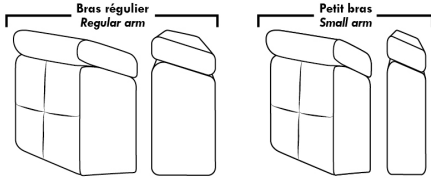

LONDON

OPTIMA