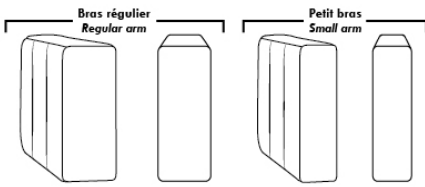

CHAMONIX

OPTIMA

Spécifications | Specifications

- ☐ Appui-tête levé Headrest up
- ☐ Appui-tête baissé Headrest down
- ☐ Complètement incliné Fully reclined

(A) Hauteur complète 40" Total Height
(B) Hauteur appui-tête baissé 33" Height headrest down
(C) Hauteur du bras 24" Arm Height
(D) Hauteur du siège 19,5" Seat height
(E) Profondeur inclinée 65" Depth fully reclined
(F) Profondeur d'assise 20" ou/ou 22" Seat depth
(G) Profondeur appui-tête monté 36" Depth with headrest up

Siège 30" de large | 30" Seat Width

095 (79" x 40"), 096 (70" x 40"), 097 (70" x 40"), 021 (61" x 40")
234 (96" x 40"), 167 (82" x 40"), 168 (82" x 40")
235 (96" x 44")
223 (82" x 40"), 224 (82" x 40")
017 (49" x 40"), 175 (40" x 40"), 176 (40" x 40"), 177 (31" x 40")
173 (40" x 62"), 174 (40" x 42"/44" Depth)
165 (49" x 40"), 169 (40" x 40"), 170 (40" x 40"), 171 (31" x 40")
230 (40" x 62"), 231 (40" x 42"/44" Depth)
178 (52" x 40"), 179 (52" x 40")
221 (52" x 40"), 222 (52" x 40")

Siège 23" de large | 23" Seat Width

002 (65" x 40"), 012 (56" x 40"), 061 (56" x 40"), 009 (47" x 40")
086 (68" x 40"), 045 (68" x 40"), 048 (89" x 44"), 024 (89" x 44")
186 (68" x 40"), 187 (68" x 40")
001 (42" x 40"), 057 (33" x 40"), 056 (33" x 40"), 051 (24" x 40")
011 (33" x 62"), 005 (33" x 42"/44" Depth)
088 (45" x 40"), 089 (45" x 40")
044 (42" x 40"), 041 (33" x 40"), 042 (33" x 40"), 071 (24" x 40")
232 (33" x 62"), 233 (33" x 42"/44" Depth)
188 (45" x 40"), 189 (45" x 40")
003 (89" x 40"), 052 (80" x 40"), 053 (80" x 40"), 040 (71" x 40")

Autres | Others

Fauteuil berçant, pivotant et inclinable
Swivel, rocking motion chair
N'est pas un mécanisme protège-mur
Dégagement mural: 16"

Simple / Single H = 42"
043 (30" x 34" x 19")

Double H = 42"
163 (33" x 34" x 22")

Centre rond Wedge
050 (49" x 49" x 33")

Coin carré Square corner
055 (44" x 44" x 40")

Petit coin carré Small corner
155 (40" x 40" x 40")

Pouf à rangement Storage ottoman
124 (30" x 22" x 17")

Rangement à angle Wedge storage
159 (25" x 35" x 22")

Rangement droit Straight storage
160 (10" x 35" x 22")

Petit rangement à angle Small Wedge storage
190 (20" x 35" x 22")

30" Populaires | Popular CONFIGURATIONS 23"

A (80" x 40"), **B** (111" x 62"), **C** (115" x 115"), **D** (115" x 96")
J (66" x 40"), **K** (90" x 62"), **L** (101" x 101"), **M** (101" x 89")