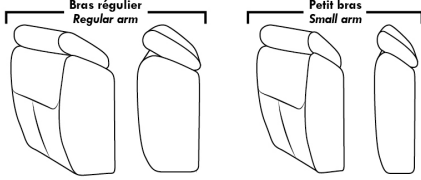

VENICE

OPTIMA

Spécifications | Specifications

☐ Appui-tête levé / Headrest up
☐ Appui-tête baissé / Headrest down
☐ Complètement incliné / Fully reclined

(A) Hauteur complète 40" / Total Height
(B) Hauteur appui-tête baissé 33" / Height headrest down
(C) Hauteur du bras 22,5" / Arm Height
(D) Hauteur du siège 19,5" / Seat height
(E) Profondeur inclinée 65" / Depth fully reclined
(F) Profondeur d'assise 20" ou/ou 22" / Seat depth
(G) Profondeur appui-tête monté 36" / Depth with headrest up

Siège 30" de large | 30" Seat Width

83" 72" 72" 61"
40" 095 096 097 021
96" 82" 82"
40" 234 167 168
44"
96" 82" 82"
44" 235 223 224
Allongé à rangement / Bumper with storage
42" 42"
40" 017 175 176 177 173 174
62" 42"/44" Profondeur Depth
Inclinable / Motion   Dos inclinable / Push back
53" 42" 42" 31" 42" 42"
40" 165 169 170 171 230 231
42"/44" Profondeur Depth
Allongé à rangement / Bumper with storage
52" 52" 52" 52"
40" 178 179 221 222

Siège 23" de large | 23" Seat Width

69" 58" 58" 47"
40" 002 012 061 009
68" 68" 89" 89"
40" 086 045 048 024
44"
68" 68"
40" 186 187
Allongé à rangement / Bumper with storage
46" 35" 35" 24" 35" 35"
40" 001 057 056 051 011 005
62" 42"/44" Profondeur Depth
45" 45"
40" 088 089
Inclinable / Motion   Allongé à rangement / Bumper with storage
46" 35" 35" 24" 35" 35"
40" 044 041 042 071 232 233
62" 42"/44" Profondeur Depth
45" 45"
40" 188 189
93" 82" 82" 71"
40" 003 052 053 040

Autres | Others

Fauteuil berçant, pivotant et inclinable / **Swivel, rocking motion chair**
N'est pas un mécanisme protège-mur / Not a wall hugger mechanism
Dégagement mural: 16" / Wall clearance: 16"

Simple / Single: 30" H = 42", 34", 19"
Double: 33" H = 42", 34", 22"

Centre rond / Wedge: 49" H = 33", 49"
Coin carré / Square corner: 44" H = 40", 44"
Petit coin carré / Small corner: 40" H = 40", 40"
Pouf à rangement / Storage ottoman: 30" H = 17", 22"
Rangement à angle / Wedge storage: 25" H = 22", 35", 10"
Rangement droit / Straight storage: 10" H = 22", 35"
Petit rangement à angle / Small Wedge storage: 20" H = 22", 35", 10"

30" Populaires | Popular CONFIGURATIONS 23"

84" 115" 116" 116" 102" 103"
40" 169 170 169 171 174 096 055 041 042 041 071 005 012 055 041 071 024
62" 116" 116" 102" 102" 89"
40" 169 171 233 171 170 40" 041 042 041 071 005 012 055 071 042 024
96"

Nos produits sont fabriqués à la main et des variations mineures peuvent survenir. Our product is hand-made and minor variations can occur.