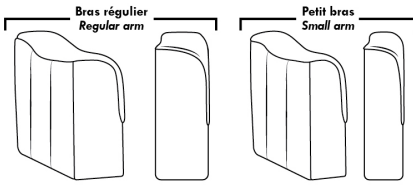

BROOKLYN

OPTIMA

Spécifications | Specifications

- ☐ Appui-tête levé / Headrest up
- ☐ Appui-tête baissé / Headrest down
- ☐ Complètement incliné / Fully reclined

- (A) Hauteur complète 40" / Total Height
- (B) Hauteur appui-tête baissé 33" / Height headrest down
- (C) Hauteur du bras 24" / Arm Height
- (D) Hauteur du siège 19,5" / Seat height
- (E) Profondeur inclinée 65" / Depth fully reclined
- (F) Profondeur d'assise 20" ou/ou 22" / Seat depth
- (G) Profondeur appui-tête monté 36" / Depth with headrest up

Siège 30" de large | 30" Seat Width

Siège 23" de large | 23" Seat Width

Autres | Others

Fauteuil berçant, pivotant et inclinable / **Swivel, rocking motion chair**
N'est pas un mécanisme protège-mur / Not a wall hugger mechanism
Dégagement mural: 16" / Wall clearance: 16"

30" Populaires | Popular CONFIGURATIONS 23"

Nos produits sont fabriqués à la main et des variations mineures peuvent survenir. / Our product is hand-made and minor variations can occur.