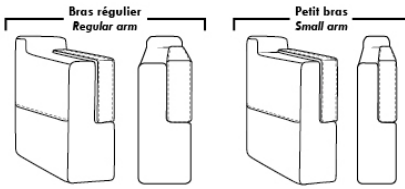

Spécifications | Specifications

- ☐ Appui-tête levé Headrest up
- ☐ Appui-tête baissé Headrest down
- ☐ Complètement incliné Fully reclined

(A) Hauteur complète 40" Total Height
(B) Hauteur appui-tête baissé 33" Height headrest down
(C) Hauteur du bras 24,5" Arm Height
(D) Hauteur du siège 19,5" Seat height
(E) Profondeur inclinée 65" Depth fully reclined
(F) Profondeur d'assise 20" ou/ou 22" Seat depth
(G) Profondeur appui-tête monté 36" Depth with headrest up

Siège 30" de large | 30" Seat Width

81" x 40" 095	71" x 40" 096	71" x 40" 097	61" x 40" 021
96" x 40" 234	82" x 40" 167	82" x 40" 168	
96" x 44" 235	Allongé à rangement Bumper with storage 82" x 40" 223		82" x 40" 224
51" x 40" 017	41" x 40" 175	41" x 40" 176	31" x 40" 177
Inclinable Motion 51" x 40" 165		Dos inclinable Push back 41" x 40" 173	
41" x 40" 169		41" x 40" 170	
31" x 40" 171		41" x 62" 230	
41" x 40" 174		41" x 62" 231	
Allongé à rangement Bumper with storage 52" x 40" 178			
52" x 40" 179			
52" x 40" 221		52" x 40" 222	

Siège 23" de large | 23" Seat Width

67" x 40" 002	57" x 40" 012	57" x 40" 061	47" x 40" 009
68" x 40" 086	68" x 40" 045	89" x 40" 048	89" x 44" 024
Allongé à rangement Bumper with storage 68" x 40" 186		68" x 40" 187	
44" x 40" 001	34" x 40" 057	34" x 40" 056	24" x 40" 051
Inclinable Motion 44" x 40" 044		Dos inclinable Push back 34" x 40" 011	
34" x 40" 041		34" x 40" 042	
24" x 40" 071		34" x 62" 232	
34" x 40" 005		34" x 62" 233	
Allongé à rangement Bumper with storage 45" x 40" 188			
45" x 40" 189			
91" x 40" 003		81" x 40" 052	
81" x 40" 053		71" x 40" 040	

Autres | Others

Fauteuil berçant, pivotant et inclinable
Swivel, rocking motion chair

N'est pas un mécanisme protège-mur / Not a wall hugger mechanism
Dégagement mural: 16" / Wall clearance: 16"

Simple / Single 30" x 34" x 19" H=42" 043	Double 33" x 34" x 22" H=42" 163

Centre rond Wedge 49" x 49" x 33" H=33" 050	Coin carré Square corner 44" x 44" x 40" H=40" 055	Petit coin carré Small corner 40" x 40" x 40" H=40" 155	Pouf à rangement Storage ottoman 30" x 22" x 17" H=17" 124	Rangement à angle Wedge storage 25" x 35" x 10" H=22" 159	Rangement droit Straight storage 10" x 35" x 22" H=22" 160	Petit rangement à angle Small Wedge storage 20" x 35" x 10" H=22" 190

30" Populaires | Popular CONFIGURATIONS 23"

82" x 40" 169	113" x 40" 170	113" x 62" 169	113" x 62" 171	113" x 62" 174
A		B		
115" x 40" 169	115" x 40" 171	115" x 62" 096	115" x 62" 055	115" x 62" 171
D		C		
68" x 40" 041	68" x 40" 042	92" x 62" 041	92" x 62" 071	92" x 62" 005
J		K		
102" x 62" 012	102" x 62" 055	102" x 62" 071	102" x 62" 042	
L		M		
102" x 89" 041	102" x 89" 071	102" x 89" 024		

Nos produits sont fabriqués à la main et des variations mineures peuvent survenir. Our product is hand-made and minor variations can occur.