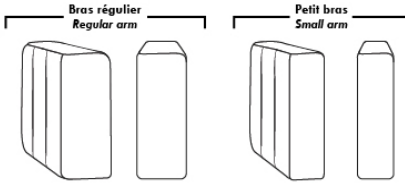

BUDAPEST

OPTIMA

Spécifications | Specifications

☐ Appui-tête levé / Headrest up
☐ Appui-tête baissé / Headrest down
☐ Complètement incliné / Fully reclined

(A) Hauteur complète 40" / Total Height
(B) Hauteur appui-tête baissé 33" / Height headrest down
(C) Hauteur du bras 24,5" / Arm Height
(D) Hauteur du siège 19,5" / Seat height
(E) Profondeur inclinée 65" / Depth fully reclined
(F) Profondeur d'assise 20" ou/ou 22" / Seat depth
(G) Profondeur appui-tête monté 36" / Depth with headrest up

Siège 30" de large | 30" Seat Width

81" 71" 71" 61"
40" 095 096 097 021
96" 82" 82"
40" 234 167 168
44"
96" 82" 82"
44" 235 223 224
Allongé à rangement / Bumper with storage
51" 41" 41" 31" 41" 41"
40" 017 175 176 177 173 174
42"/44" Profondeur Depth
Incinable / Motion   Dos inclinable / Push back
51" 41" 41" 31" 41" 41"
40" 165 169 170 171 230 231
42"/44" Profondeur Depth
Allongé à rangement / Bumper with storage
52" 52" 52" 52"
40" 178 179 221 222

Siège 23" de large | 23" Seat Width

67" 57" 57" 47"
40" 002 012 061 009
68" 68" 89" 89"
40" 086 045 048 024
44"
68" 68"
40" 186 187
Allongé à rangement / Bumper with storage
44" 34" 34" 24" 34" 34"
40" 001 057 056 051 011 005
42"/44" Profondeur Depth
Incinable / Motion   Dos inclinable / Push back   Allongé à rangement / Bumper with storage
44" 34" 34" 24" 34" 34"
40" 044 041 042 071 232 233
42"/44" Profondeur Depth
45" 45"
40" 088 089
91" 81" 81" 71"
40" 003 052 053 040

Autres | Others

Fauteuil berçant, pivotant et inclinable / **Swivel, rocking motion chair**

N'est pas un mécanisme protège-mur / Not a wall hugger mechanism
Dégagement mural: 16" / Wall clearance: 16"

Simple / Single: 30" x 34" x 19" H=42" (043)
Double: 33" x 34" x 22" H=42" (163)

Centre rond / Wedge: 49" x 49" x 33" H=33" (050)
Coin carré / Square corner: 44" x 44" x 40" H=40" (055)
Petit coin carré / Small corner: 40" x 40" x 40" H=40" (155)
Pouf à rangement / Storage ottoman: 30" x 22" x 17" H=17" (124)
Rangement à angle / Wedge storage: 25" x 35" x 10" H=22" (159)
Rangement droit / Straight storage: 10" x 35" x 22" H=22" (160)
Petit rangement à angle / Small Wedge storage: 20" x 35" x 10" H=22" (190)

30" Populaires | Popular CONFIGURATIONS 23"

82" 113" 115" 115" 102" 102"
40" 169 170 169 171 174 096 055 041 042 041 071 005 012 055 041 071
62" 115" 102" 102" 89"
40" 169 171 235 171 170 041 071 071 042 024
96" 102"