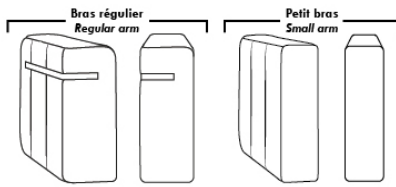

HAMBOURG

OPTIMA