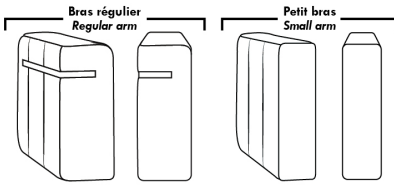

ALEXANDRA

OPTIMA

Spécifications | Specifications

- ☐ Appui-tête levé / Headrest up
- ☐ Appui-tête baissé / Headrest down
- ☐ Complètement incliné / Fully reclined

- (A) Hauteur complète 40" / Total Height
- (B) Hauteur appui-tête baissé 33" / Height headrest down
- (C) Hauteur du bras 24" / Arm Height
- (D) Hauteur du siège 19,5" / Seat height
- (E) Profondeur inclinée 65" / Depth fully reclined
- (F) Profondeur d'assise 20" ou/ou 22" / Seat depth
- (G) Profondeur appui-tête monté 36" / Depth with headrest up

Siège 30" de large | 30" Seat Width

095, 096, 097, 021, 234, 167, 168, 235, 223, 224, 017, 175, 176, 177, 173, 174, 165, 169, 170, 171, 230, 231, 178, 179, 221, 222

Options: **Inclinable / Motion**, **Dos inclinable / Push back**, **Allongé à rangement / Bumper with storage**

Siège 23" de large | 23" Seat Width

002, 012, 061, 009, 086, 045, 048, 024, 186, 187, 001, 057, 056, 051, 011, 005, 088, 089, 044, 041, 042, 071, 232, 233, 188, 189, 003, 052, 053, 040

Options: **Inclinable / Motion**, **Dos inclinable / Push back**, **Allongé à rangement / Bumper with storage**

Autres | Others

Fauteuil berçant, pivotant et inclinable / Swivel, rocking motion chair

N'est pas un mécanisme protège-mur / Not a wall hugger mechanism
Dégagement mural: 16" / Wall clearance: 16"

30" Populaires | Popular CONFIGURATIONS 23"