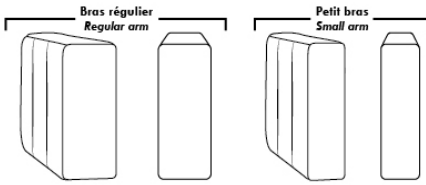

SEATTLE

OPTIMA

Spécifications | Specifications

☐ Appui-tête levé Headrest up
☐ Appui-tête baissé Headrest down
☐ Complètement incliné Fully reclined

(A) Hauteur complète 40" Total Height
(B) Hauteur appui-tête baissé 33" Height headrest down
(C) Hauteur du bras 24" Arm Height
(D) Hauteur du siège 19,5" Seat height
(E) Profondeur inclinée 65" Depth fully reclined
(F) Profondeur d'assise 20" ou/ or 22" Seat depth
(G) Profondeur appui-tête monté 36" Depth with headrest up

Siège 30" de large | 30" Seat Width

79" 70" 70" 61"
40" 095 096 097 021
96" 82" 82"
40" 234 167 168
44"
96" 82" 82"
44" 235 223 224
Allongé à rangement Bumper with storage
49" 40" 40" 31" 40" 40"
40" 017 175 176 177 173 62" 174
42"/44" Profondeur Depth
Inclinable Motion Dos inclinable Push back
49" 40" 40" 31" 40" 40"
40" 165 169 170 171 230 62" 231
42"/44" Profondeur Depth
Allongé à rangement Bumper with storage
52" 52" 52" 52"
40" 178 179 221 222

Siège 23" de large | 23" Seat Width

65" 56" 56" 47"
40" 002 012 061 009
68" 68" 89" 89"
40" 086 045 048 024
44"
68" 68"
40" 186 187
Allongé à rangement Bumper with storage
42" 33" 33" 24" 33" 33"
40" 001 057 056 051 011 62" 005
42"/44" Profondeur Depth
45" 45"
40" 088 089
Inclinable Motion Dos inclinable Push back Allongé à rangement Bumper with storage
42" 33" 33" 24" 33" 33"
40" 044 041 042 071 232 62" 233
42"/44" Profondeur Depth
45" 45"
40" 188 189
89" 80" 80" 71"
40" 003 052 053 040

Autres | Others

Fauteuil berçant, pivotant et inclinable / **Swivel, rocking motion chair**

N'est pas un mécanisme protège-mur / Not a wall hugger mechanism

Dégagement mural: 16" / Wall clearance: 16"

Simple / Single: 30" H=42", 34", 19"

Double: 33" H=42", 34", 22"

Centre rond Wedge: 49" H=33", 49", 050

Coin carré Square corner: 44" H=40", 44", 055

Petit coin carré Small corner: 40" H=40", 40", 155

Pouf à rangement Storage ottoman: 30" H=17", 22", 124

Rangement à angle Wedge storage: 25" H=22", 35", 10", 159

Rangement droit Straight storage: 10" H=22", 35", 160

Petit rangement à angle Small Wedge storage: 20" H=22", 35", 10", 190

30" Populaires | Popular CONFIGURATIONS 23"

80" 111" 115" 115" 101" 101"
40" 169 170 169 171 174 62" 096 055 041 042 90" 041 071 005 62" 012 055 101" 041 071 89"
40" 169 171 115" 115" 101" 101"
40" 169 171 235 171 170 101" 041 071 042 024