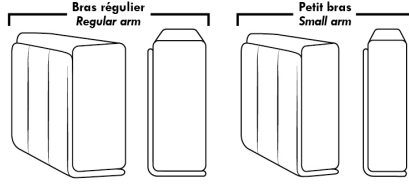

BERLIN

OPTIMA

Spécifications | Specifications

☐ Appui-tête levé Headrest up
☐ Appui-tête baissé Headrest down
☐ Complètement incliné Fully reclined

(A) Hauteur complète 40" Total Height
(B) Hauteur appui-tête baissé 33" Height headrest down
(C) Hauteur du bras 24" Arm Height
(D) Hauteur du siège 19,5" Seat height
(E) Profondeur inclinée 65" Depth fully reclined
(F) Profondeur d'assise 20" ou/ 22" Seat depth
(G) Profondeur appui-tête monté 36" Depth with headrest up

Siège 30" de large | 30" Seat Width

82" 72" 72" 61"
40" 095 096 097 021
96" 82" 82"
40" 234 167 168
44"
96" 82" 82"
44" 235 223 224
Allongé à rangement Bumper with storage
52" 42" 42" 31" 42" 42"
40" 017 175 176 177 173 174
42"/44" Profondeur Depth
Inclinable Motion   Dos inclinable Push back
52" 42" 42" 31" 42" 42"
40" 165 169 170 171 230 231
42"/44" Profondeur Depth
Allongé à rangement Bumper with storage
52" 52" 52" 52"
40" 178 179 221 222

Siège 23" de large | 23" Seat Width

68" 58" 58" 47"
40" 002 012 061 009
68" 68" 89" 89"
40" 086 045 048 024
44"
68" 68"
40" 186 187
Allongé à rangement Bumper with storage
45" 35" 35" 24" 35" 35"
40" 001 057 056 051 011 005
42"/44" Profondeur Depth
Inclinable Motion   Dos inclinable Push back   Allongé à rangement Bumper with storage
45" 35" 35" 24" 35" 35"
40" 044 041 042 071 232 233
42"/44" Profondeur Depth
45" 45"
40" 088 089
45" 45"
40" 188 189
92" 82" 82" 71"
40" 003 052 053 040

Autres | Others

Fauteuil berçant, pivotant et inclinable / **Swivel, rocking motion chair**
N'est pas un mécanisme protège-mur / Not a wall hugger mechanism
Dégagement mural: 16" / Wall clearance: 16"

Centre rond Wedge (050) 49" H=33"
Coin carré Square corner (055) 44" H=40"
Petit coin carré Small corner (155) 40" H=40"
Pouf à rangement Storage ottoman (124) 30" H=17"
Rangement à angle Wedge storage (159) 25" H=22"
Rangement droit Straight storage (160) 10" H=22"
Petit rangement à angle Small Wedge storage (190) 20" H=22"

30" Populaires | Popular CONFIGURATIONS 23"

84" 115" 116" 116" 102" 103"
40" 169 170 169 171 174 096 055 041 042 041 071 005 012 055 071 042 041 071 024
62" 62" 102" 89"
116" 96" 116"