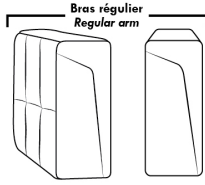

SYDNEY

OPTIMA

Spécifications | Specifications

- ☐ Appui-tête levé / Headrest up
- ☐ Appui-tête baissé / Headrest down
- ☐ Complètement incliné / Fully reclined

- (A) Hauteur complète 40" / Total Height
- (B) Hauteur appui-tête baissé 33" / Height headrest down
- (C) Hauteur du bras 22,5" / Arm Height
- (D) Hauteur du siège 19,5" / Seat height
- (E) Profondeur inclinée 65" / Depth fully reclined
- (F) Profondeur d'assise 20" ou/ou 22" / Seat depth
- (G) Profondeur appui-tête monté 36" / Depth with headrest up

Siège 30" de large | 30" Seat Width

Siège 23" de large | 23" Seat Width

Autres | Others

Fauteuil berçant, pivotant et inclinable
Swivel, rocking motion chair
N'est pas un mécanisme protège-mur / Not a wall hugger mechanism
Dégagement mural: 16" / Wall clearance: 16"

30" Populaires | Popular CONFIGURATIONS 23"