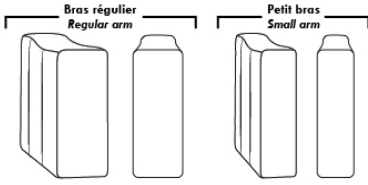

Spécifications | Specifications

☐ Appui-tête levé / Headrest up
☐ Appui-tête baissé / Headrest down
☐ Complètement incliné / Fully reclined

(A) Hauteur complète 40" / Total Height
(B) Hauteur appui-tête baissé 33" / Height headrest down
(C) Hauteur du bras 26" / Arm Height
(D) Hauteur du siège 19,5" / Seat height
(E) Profondeur inclinée 65" / Depth fully reclined
(F) Profondeur d'assise 20" ou/ou 22" / Seat depth
(G) Profondeur appui-tête monté 36" / Depth with headrest up

Siège 30" de large | 30" Seat Width

80" 71" 71" 61"
40" 095 096 097 021
96" 82" 82"
40" 234 167 168
44"
96" 82" 82"
44" 235 223 224
Allongé à rangement / Bumper with storage
51" 41" 41" 31" 41" 41"
40" 017 175 176 177 173 174
42"/44" Profondeur Depth
Incinable / Motion   Dos inclinable / Push back
51" 41" 41" 31" 41" 41"
40" 165 169 170 171 230 231
42"/44" Profondeur Depth
Allongé à rangement / Bumper with storage
52" 52" 52" 52"
40" 178 179 221 222

Siège 23" de large | 23" Seat Width

66" 57" 57" 47"
40" 002 012 061 009
68" 68" 89" 89"
40" 086 045 048 024
44"
68" 68"
40" 186 187
Allongé à rangement / Bumper with storage
44" 34" 34" 24" 34" 34"
40" 001 057 056 051 011 005
42"/44" Profondeur Depth
Incinable / Motion   Dos inclinable / Push back   Allongé à rangement / Bumper with storage
44" 34" 34" 24" 34" 34"
40" 044 041 042 071 232 233
42"/44" Profondeur Depth
45" 45"
40" 088 089
90" 81" 81" 71"
40" 003 052 053 040

Autres | Others

Fauteuil berçant, pivotant et inclinable / Swivel, rocking motion chair

N'est pas un mécanisme protège-mur / Not a wall hugger mechanism
Dégagement mural: 16" / Wall clearance: 16"

Simple / Single   Double
30" H = 42"   33" H = 42"
34" 043 19"   34" 163 22"

Centre rond / Wedge   Coin carré / Square corner   Petit coin carré / Small corner   Pouf à rangement / Storage ottoman   Rangement à angle / Wedge storage   Rangement droit / Straight storage   Petit rangement à angle / Small Wedge storage

49" H = 33" 050
44" H = 40" 055
40" H = 40" 155
30" H = 17" 124
25" H = 22" 159
10" H = 22" 160
20" H = 22" 190

30" Populaires | Popular CONFIGURATIONS 23"

82" 113" 62"
40" 169 170 169 171 174
A B
115" 115" 115"
40" 169 171 096 055 171 170
C
68" 92" 102" 102"
40" 041 042 041 071 005 012 055 071 042 041 071 024
J K L M