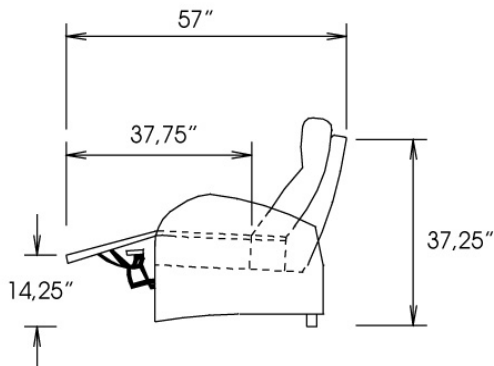

351

Toutes les dimensions indiquées sont au pouce près. Nos produits sont fabriqués à la main et des variations mineures peuvent survenir.
All dimensions indicated are to the nearest inch. Our product is hand-made and minor variations can occur.

R2011-09