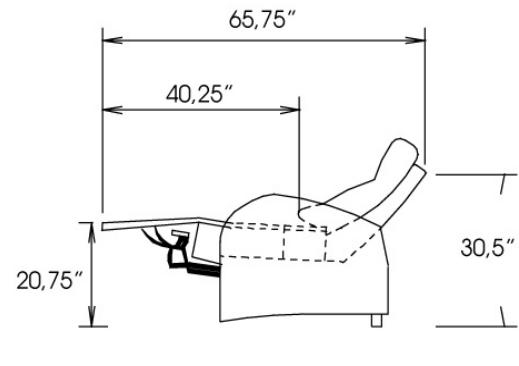

351

Toutes les dimensions indiquées sont au pouce près. Nos produits sont fabriqués à la main et des variations mineures peuvent survenir.
All dimensions indicated are to the nearest inch. Our product is hand-made and minor variations can occur.

R2011-09