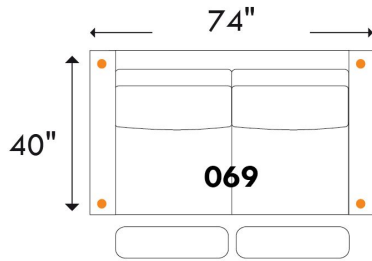

Hauteur complète: 40" | Hauteur siège: 19,5" | Hauteur devant bras: 24" | Profondeur d'assise: 22"

Total Height: 40" | Seat Height: 19,5" | Arm Height: 24" | Seat Depth: 22"

Siège 30" de large | 30" Seat Width

Sofa App. inclinable / Motion Apt. Sofa
4 actuators / 4 actuators