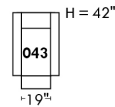

Swivel, rocking motion chair

Not a wall hugger mechanism
Wall clearance: 16"

Simple / Single