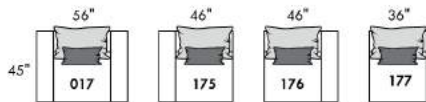

FASHION II

COUSSINS CARRÉS - DOS APPARENT
SQUARE CUSHIONS - VISBLE BACK

833 26 x 19 x 7
834 16 x 16 X 6

Mélanger & agencer!

Mix & Match!