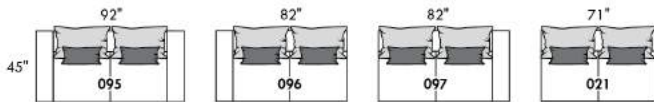

FASHION II

COUSSINS CARRÉS - DOS APPARENT
SQUARE CUSHIONS - VISBLE BACK

833 26 x 19 x 7
834 16 x 16 X 6

Mélanger & agencer!
Mix & Match!