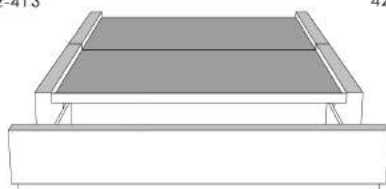

**Rangement à tiroir frontal
With Front Drawer**
440-441-442
Base lit simple N/D | Single base N/A