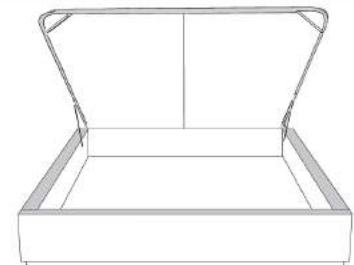

Avec rangement | With Storage
430-431-432-433