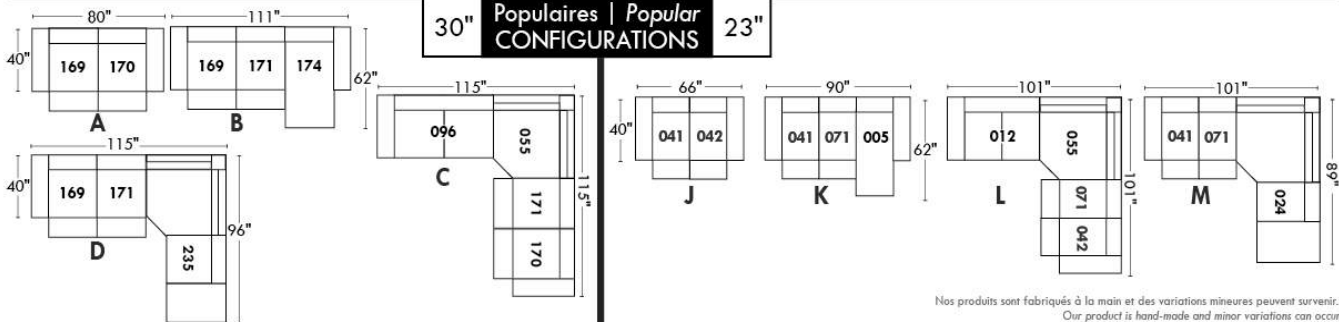

30" Populaires | Popular CONFIGURATIONS 23"