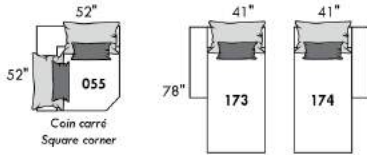

FASHION II

COUSSINS CARRÉS - DOS APPARENT
SQUARE CUSHIONS - VISBLE BACK

833 26 x 19 x 7
834 16 x 16 X 6

Mélanger & agencer!
Mix & Match!