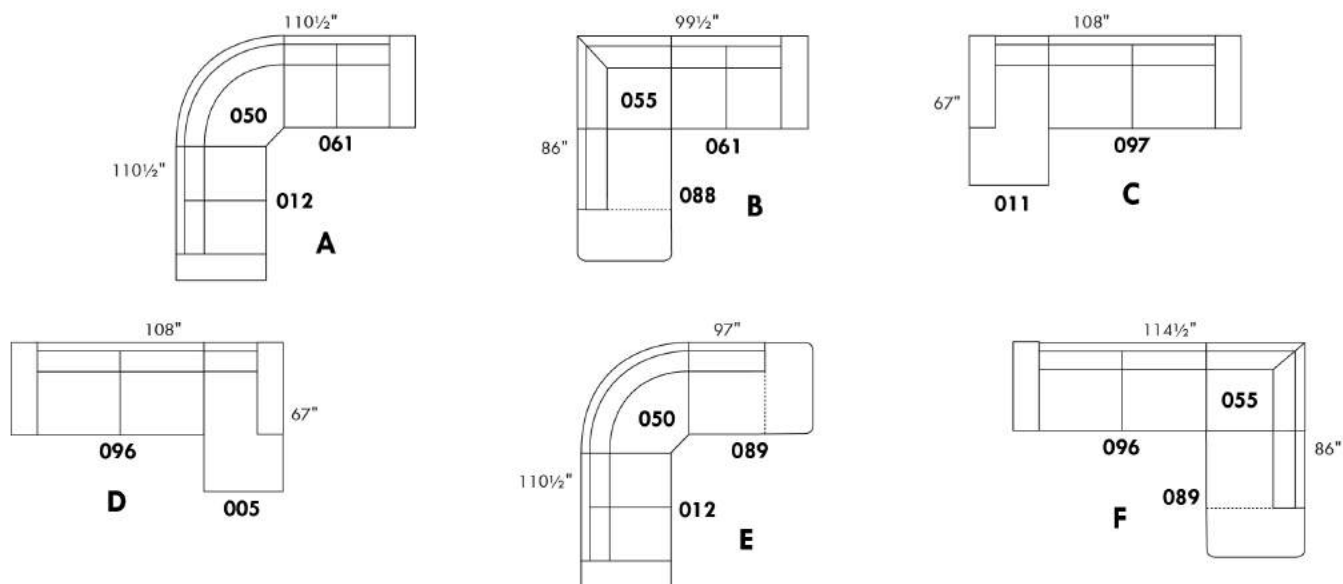

CONFIGURATIONS