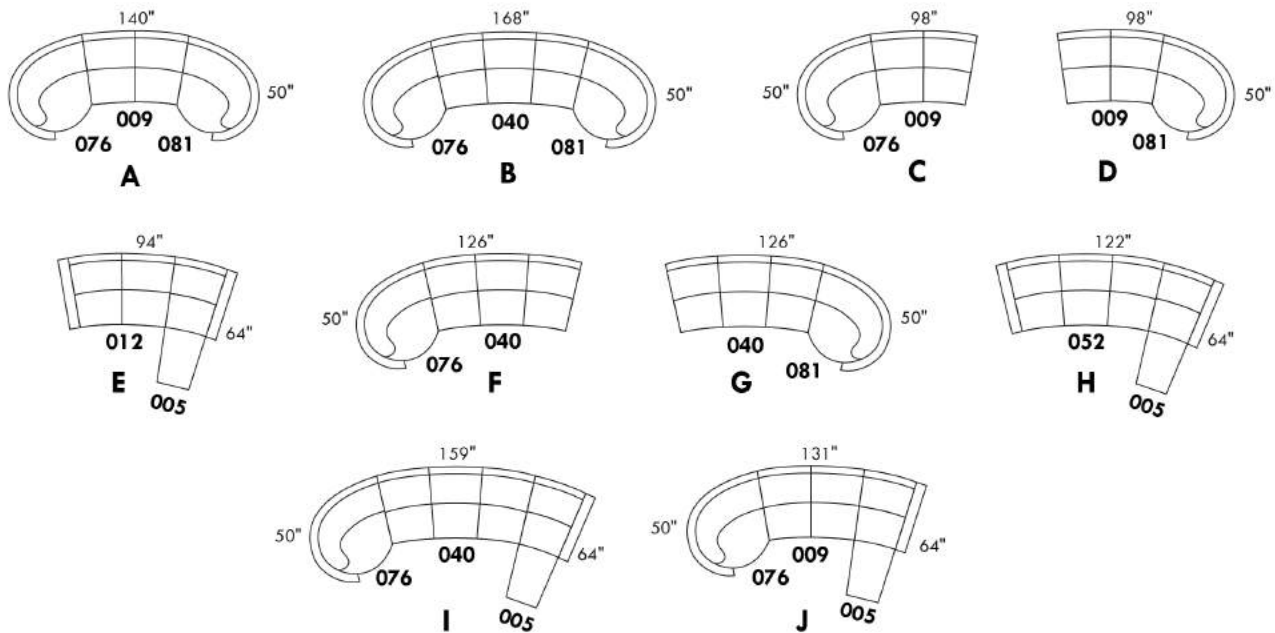

CONFIGURATIONS