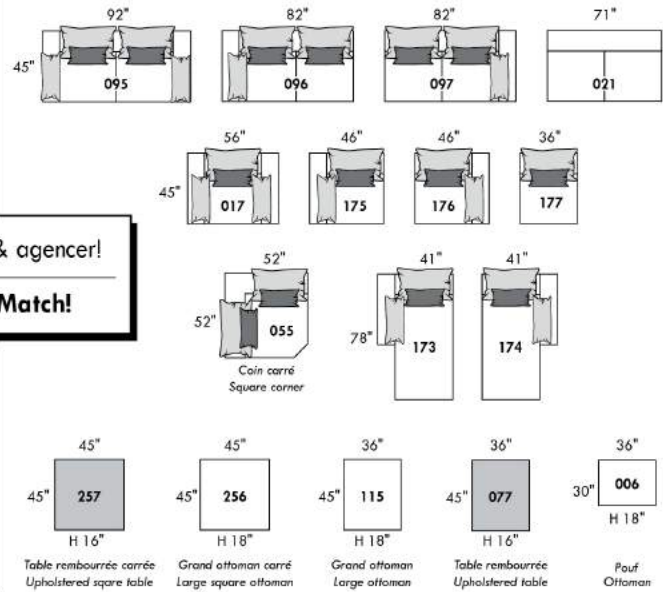

## FASHION II

COUSSINS CARRÉS - DOS APPARENT  
**SQUARE CUSHIONS - VISBLE BACK**

**833** 26 x 19 x 7  
**834** 16 x 16 X 6

**Mélanger & agencer!**  
**Mix & Match!**

Table rembourrée carrée Upholstered square table | Grand ottoman carré Large square ottoman | Grand ottoman Large ottoman | Table rembourrée Upholstered table | Pouf Ottoman