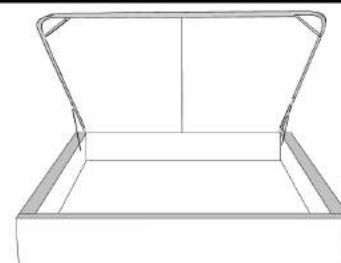

Avec rangement | With Storage
430-431-432-433