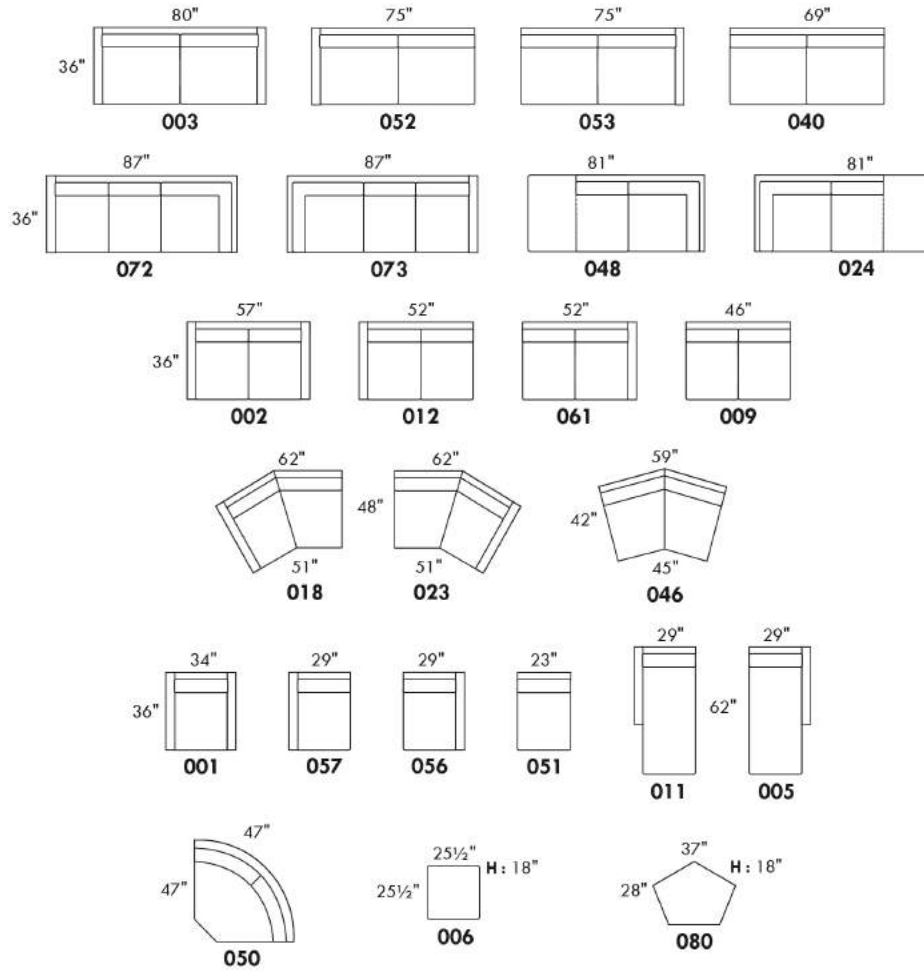

SHIRAZ

Hauteur complète 35" | Hauteur de siège 20" | Hauteur devant bras 27" | Profondeur d'assise 20"
Total Height 35" | Seat Height 20" | Arm Height 27" | Seat Depth 20"