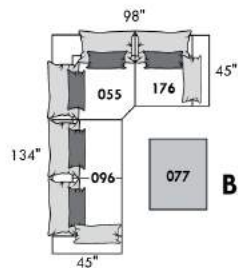

www.jaymar.ca
Toutes les dimensions indiquées sont au pouce près. Nos produits sont fabriqués à la main et des variations mineures peuvent survenir.
All dimensions indicated are to the nearest inch. Our product is hand-made and minor variations can occur.