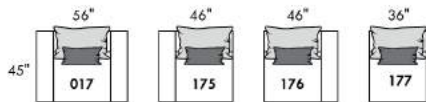

FASHION II

COUSSINS CARRÉS - DOS APPARENT
SQUARE CUSHIONS - VISBLE BACK

833 26 x 19 x 7
834 16 x 16 X 6

Mélanger & agencer!
Mix & Match!