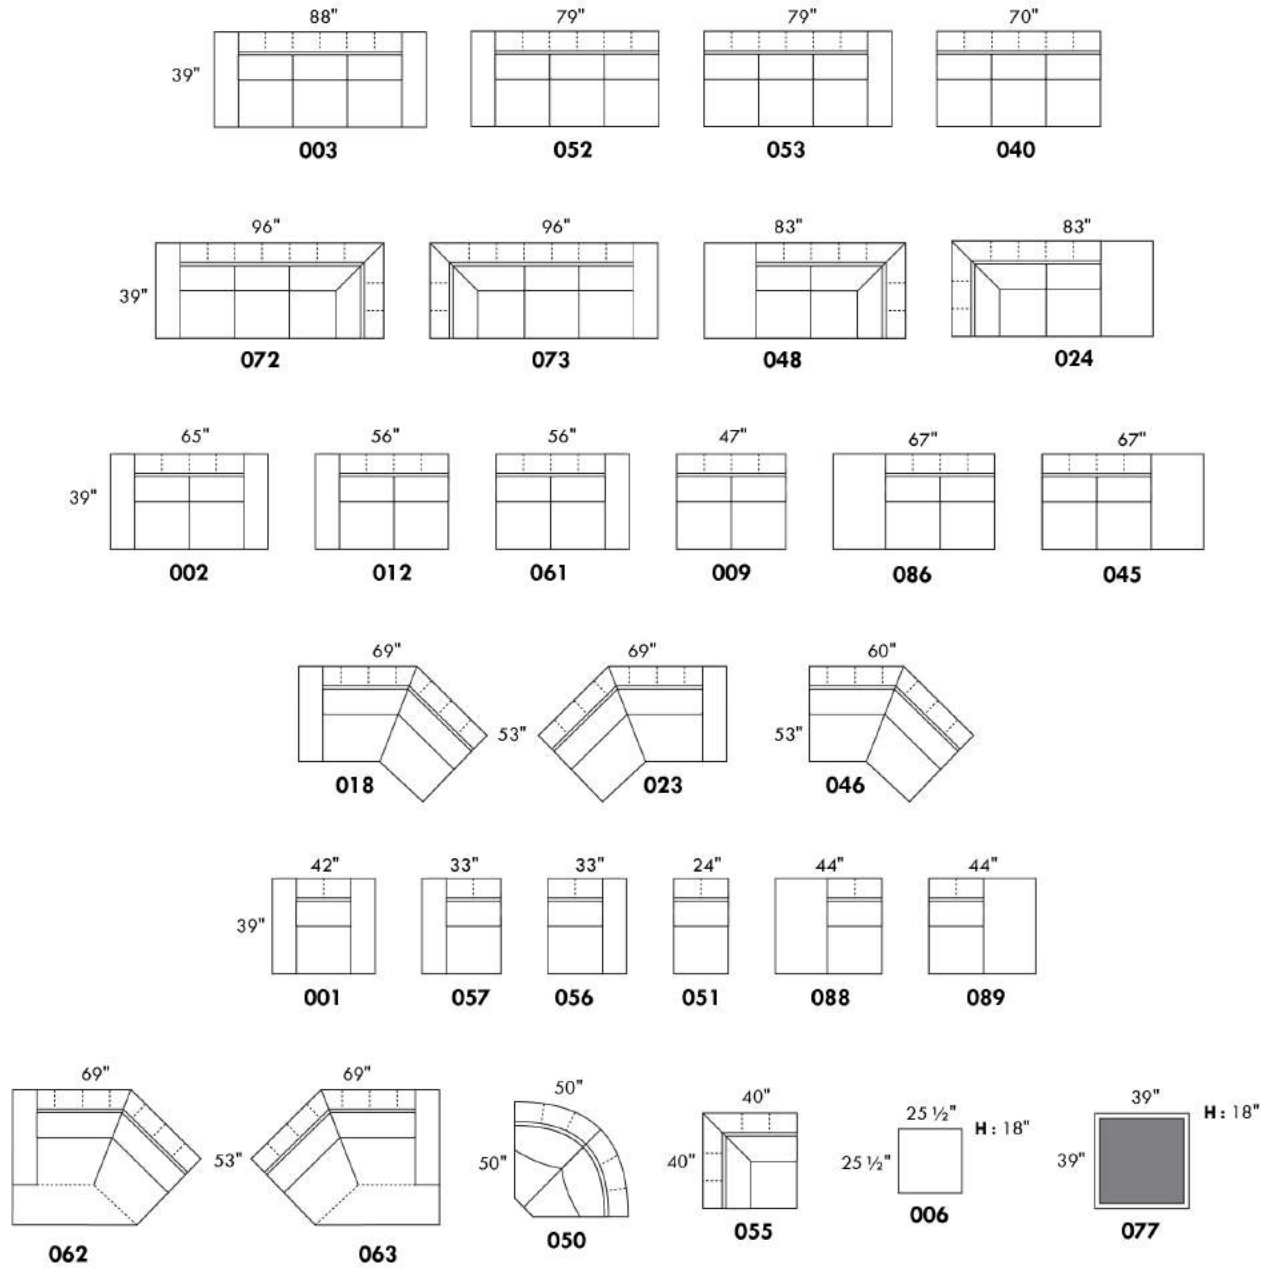

SEVILLE

Hauteur complète 34" | Profondeur d'assise 21"
Total Height 34" | Seat Depth 21"

	LG90	LG186	LG181	LG128	LG185	LG143	LG143	LG180
Hauteur	4 1/2"	5 1/2"	5 1/2"	6"	6 3/4"	6 3/4"	6 3/4"	6 3/4"
Hauteur siège Seat height	15 1/2"	16 1/2"	16 1/2"	17"	17 3/4"	17 3/4"	17 3/4"	17 3/4"

www.jaymar.ca