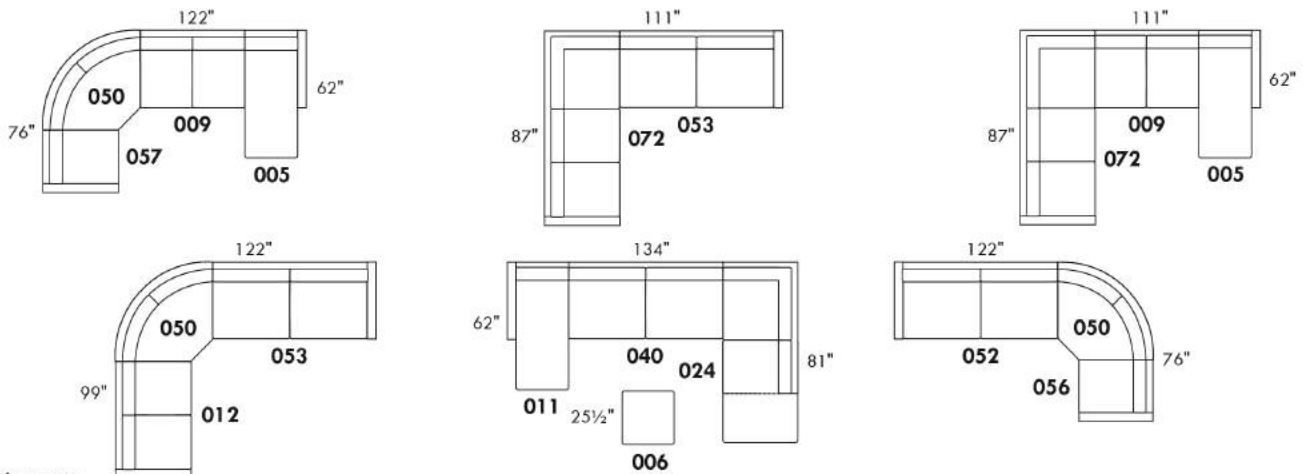

CONFIGURATIONS