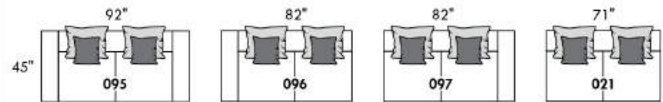

FASHION II

COUSSINS CARRÉS - DOS APPARENT
SQUARE CUSHIONS - VISBLE BACK

833 26 x 19 x 7
834 16 x 16 X 6

Mélanger & agencer!

Mix & Match!