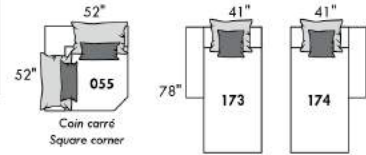

FASHION II

COUSSINS CARRÉS - DOS APPARENT
SQUARE CUSHIONS - VISBLE BACK

833 26 x 19 x 7
834 16 x 16 X 6

Mélanger & agencer!
Mix & Match!