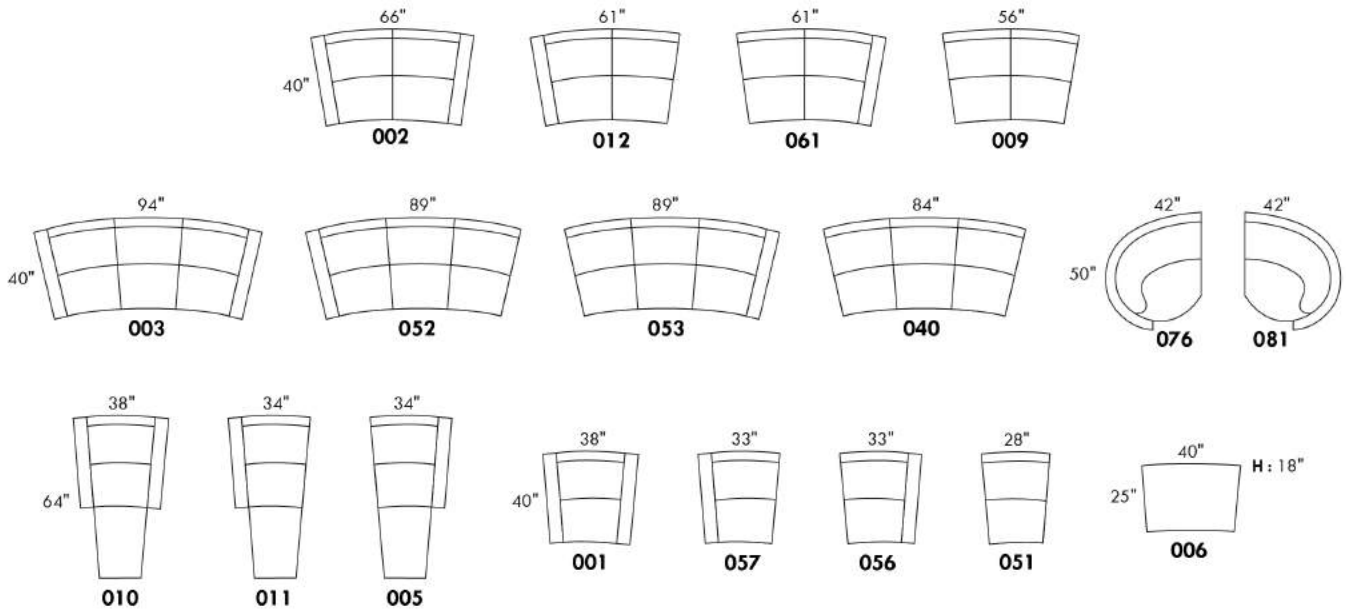

TAURUS

Hauteur complète 36" | Hauteur de siège 18" | Hauteur devant bras 27" | Profondeur d'assise 21"
Total Height 36" | Seat Height 18" | Arm Height 27" | Seat Depth 21"