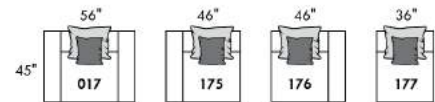

FASHION II

COUSSINS CARRÉS - DOS APPARENT
SQUARE CUSHIONS - VISBLE BACK

833 26 x 19 x 7
834 16 x 16 X 6

Mélanger & agencer!
Mix & Match!