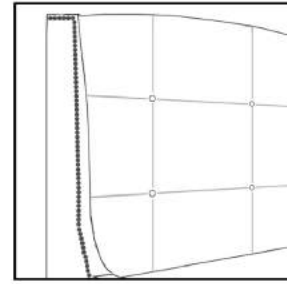

Silver - Copper - Pewter - Brass
7/8" diamètre

Base avec contour LARGE 4" | Base with WIDE contour 4"

Grandeur | Size King: 87 x 79 x 12 | Queen: 69 x 79 x 12 | Double: 64 x 75 x 12 | Simple/Single: 49 x 75 x 12