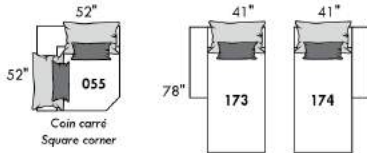

FASHION II

COUSSINS CARRÉS - DOS APPARENT
SQUARE CUSHIONS - VISBLE BACK

833 26 x 19 x 7
834 16 x 16 X 6

Mélanger & agencer!

Mix & Match!