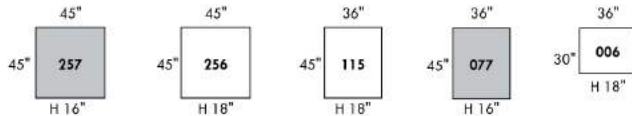

Table rembourrée carrée Upholstered square table | Grand ottoman carré Large square ottoman | Grand ottoman Large ottoman | Table rembourrée Upholstered table | Pouf Ottoman

Besoin de coussins supplémentaires? Indiquez le code, le recouvrement et la quantité.
Need extra cushions? Specify code, cover and quantity.

Populaires | Popular CONFIGURATIONS