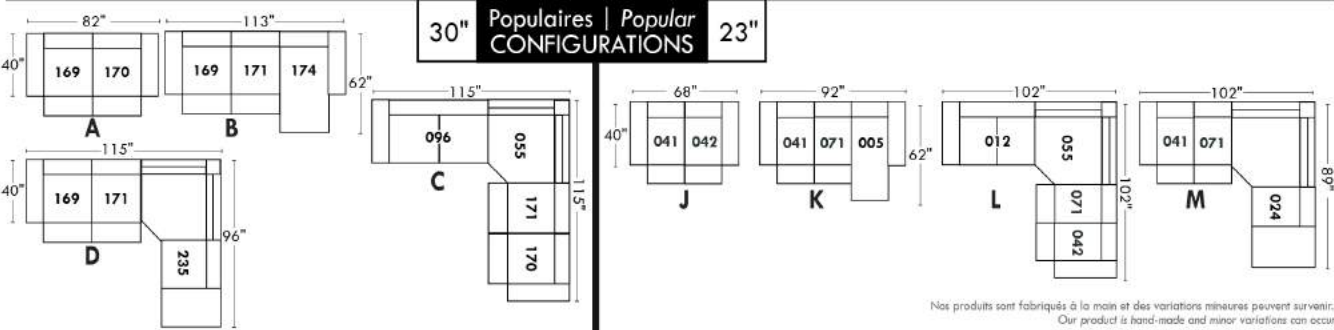

30" Populaires | Popular CONFIGURATIONS 23"

Not products are hand-made and minor variations may occur.
Our product is hand-made and minor variations may occur.