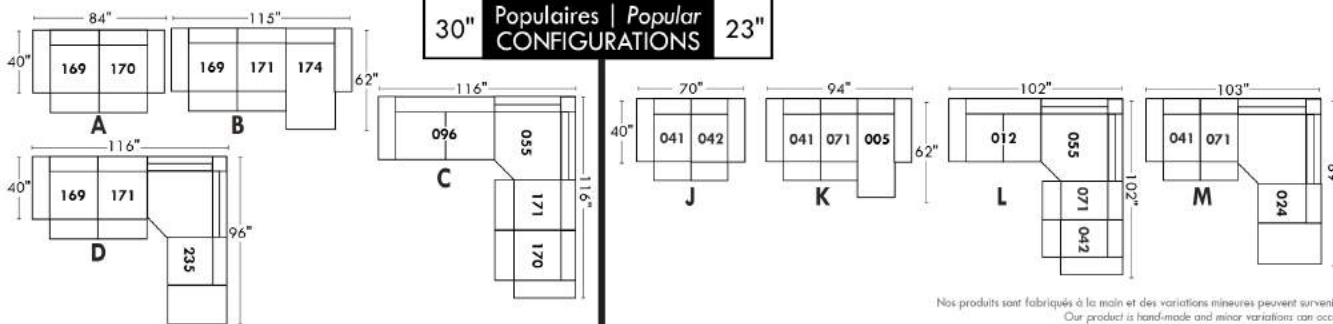

30" Populaires | Popular CONFIGURATIONS 23"