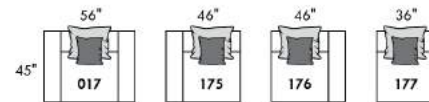

FASHION II

COUSSINS CARRÉS - DOS APPARENT
SQUARE CUSHIONS - VISBLE BACK

833 26 x 19 x 7
834 16 x 16 X 6

Mélanger & agencer!

Mix & Match!