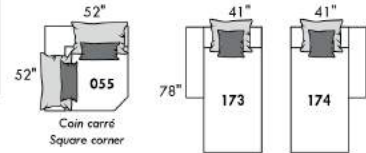

FASHION II

COUSSINS CARRÉS - DOS APPARENT
SQUARE CUSHIONS - VISBLE BACK

833 26 x 19 x 7
834 16 x 16 X 6

Mélanger & agencer!

Mix & Match!