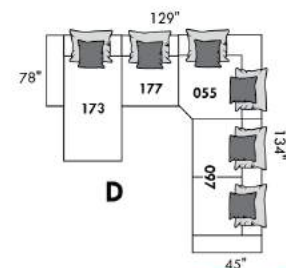

Choix de style de coussin [Fashion I ou Fashion II] pour chaque sku
Choice of back cushion style [Fashion I or Fashion II] for each sku

FASHION I

COUSSINS PLEINE LARGEUR
FULL BACK CUSHIONS

831 34 x 19 x 7
832 24 x 10 x 6

FASHION II

COUSSINS CARRÉS - DOS APPARENT
SQUARE CUSHIONS - VISBLE BACK

833 26 x 19 x 7
834 16 x 16 X 6

Mélanger & agencer!

Mix & Match!

Besoin de coussins supplémentaires? Indiquez le code, le recouvrement et la quantité.

Need extra cushions? Specify code, cover and quantity.

Populaires | Popular CONFIGURATIONS