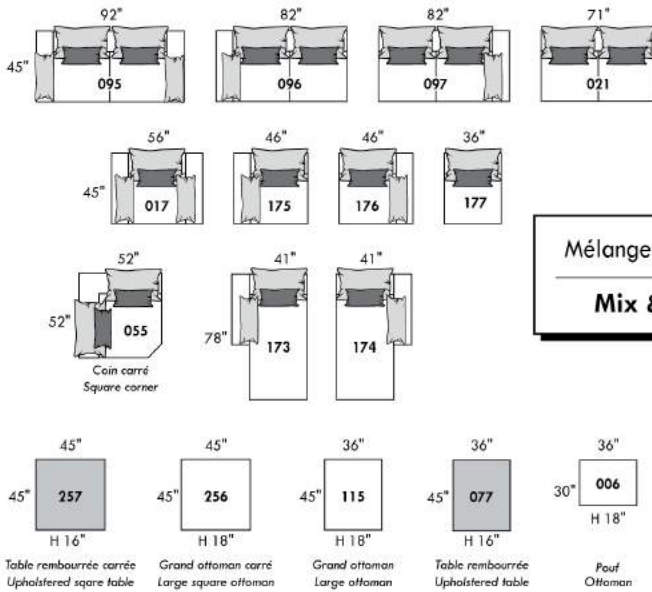

## FASHION II

COUSSINS CARRÉS - DOS APPARENT  
**SQUARE CUSHIONS - VISBLE BACK**

**833** 26 x 19 x 7  
**834** 16 x 16 X 6

**Mélanger & agencer!**  
**Mix & Match!**

Table rembourrée carrée Upholstered square table | Grand ottoman carré Large square ottoman | Grand ottoman Large ottoman | Table rembourrée Upholstered table | Pouf Ottoman