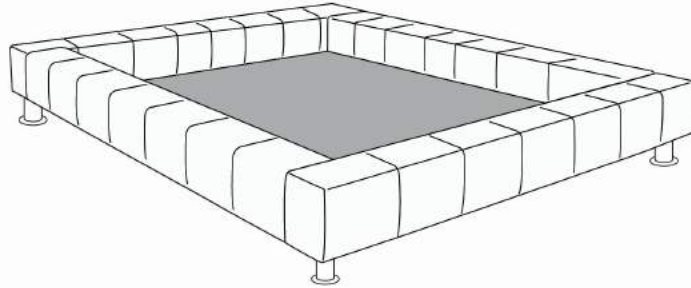

BRIDGE

Lit bridge *Bed items*

Base de Lit/Bed base

372 California King (US only/seulement) | 380 King | 360 Queen | 314 Simple/ Single