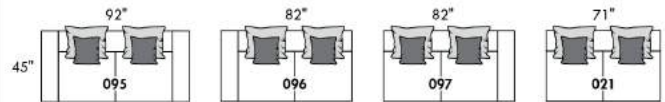

FASHION II

COUSSINS CARRÉS - DOS APPARENT
SQUARE CUSHIONS - VISBLE BACK

833 26 x 19 x 7
834 16 x 16 X 6

Mélanger & agencer!
Mix & Match!