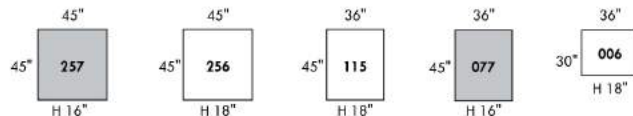

## FASHION II

COUSSINS CARRÉS - DOS APPARENT  
**SQUARE CUSHIONS - VISBLE BACK**

**833** 26 x 19 x 7  
**834** 16 x 16 X 6

Mélanger & agencer!

**Mix & Match!**

Table rembourrée carrée Upholstered square table | Grand ottoman carré Large square ottoman | Grand ottoman Large ottoman | Table rembourrée Upholstered table | Pouf Ottoman