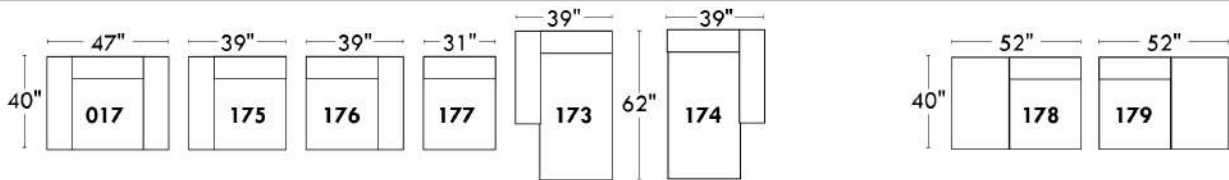

JULIANNE

PARALLELE

33

Items avec siège de 30" | Items with 30" seat