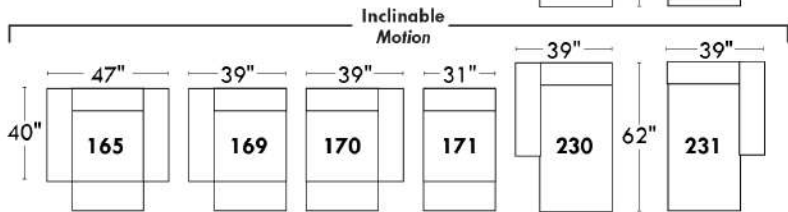

JULIANNE

PARALLELE

33

Items avec siège de 30" | Items with 30" seat