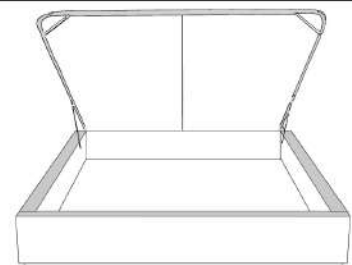

Avec rangement | With Storage
430-431