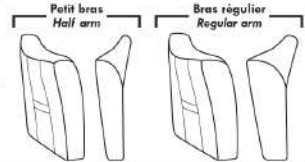

Items avec siège de 23" | Items with 23" seat

Fauteuil berçant, pivotant et inclinable
Swivel rocking motion chair

Simple: 30" x 34" x 19" H = 42" Bras | Arm 5 1/2"

Double: 33" x 34" x 22" H = 42" Bras | Arm 5 1/2"

Autres | Others