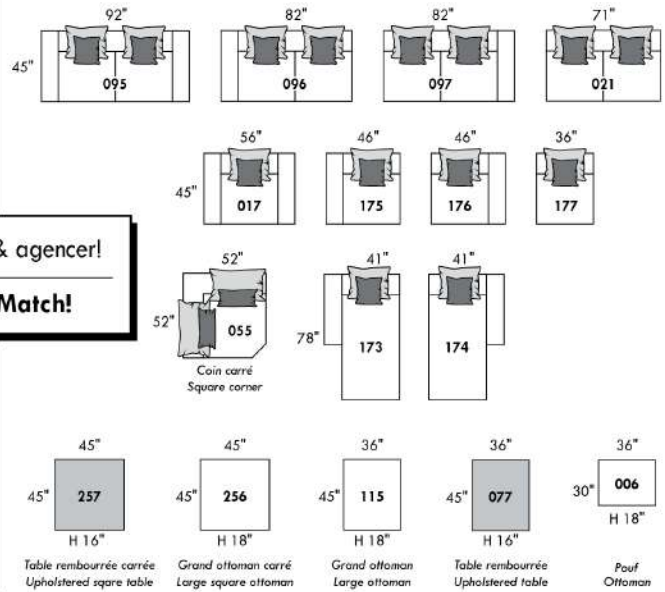

Choix de style de coussin [Fashion I ou Fashion II] pour chaque sku
Choice of back cushion style [Fashion I or Fashion II] for each sku

FASHION I

COUSSINS PLEINE LARGEUR
FULL BACK CUSHIONS

831 34 x 19 x 7
832 24 x 10 x 6

FASHION II

COUSSINS CARRÉS - DOS APPARENT
SQUARE CUSHIONS - VISBLE BACK

833 26 x 19 x 7
834 16 x 16 X 6