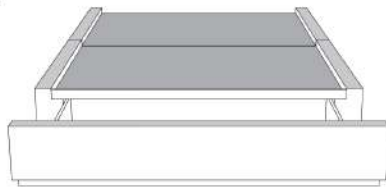

Rangement à tiroir frontal
With Front Drawer
440-441

Base lit simple N/D | Single base N/A