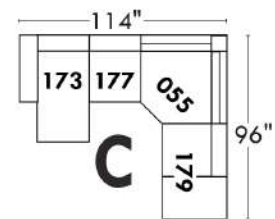

Autres | Others