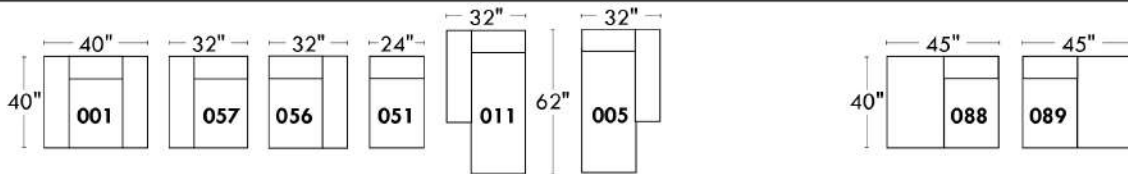

Items avec siège de 23" | Items with 23" seat