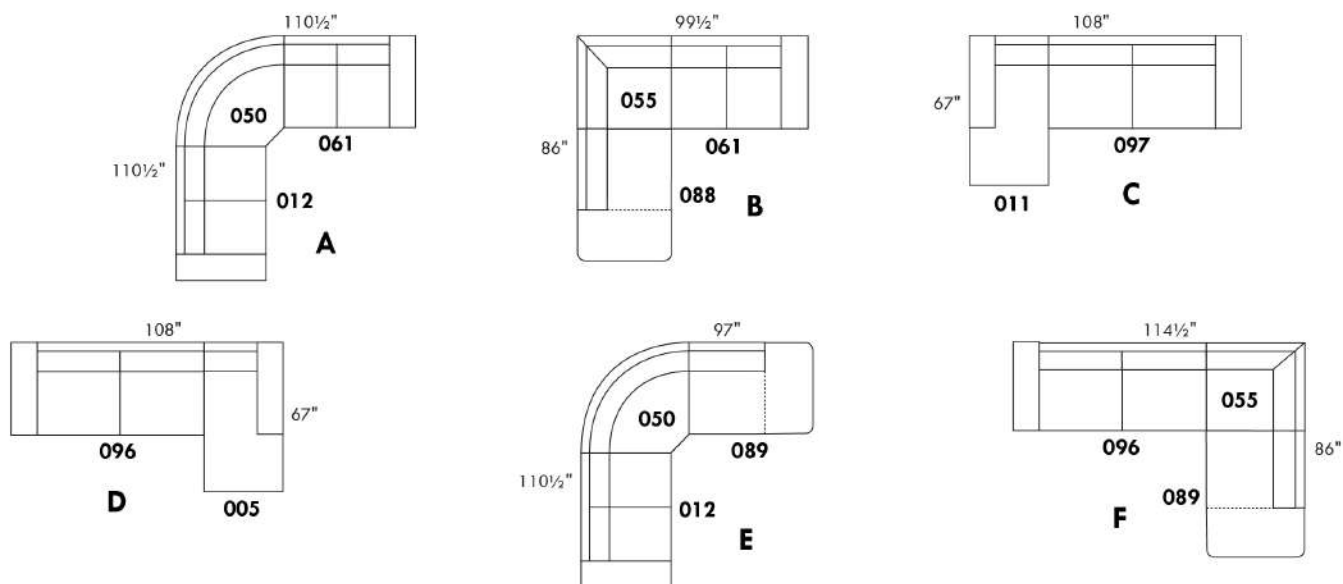

CONFIGURATIONS