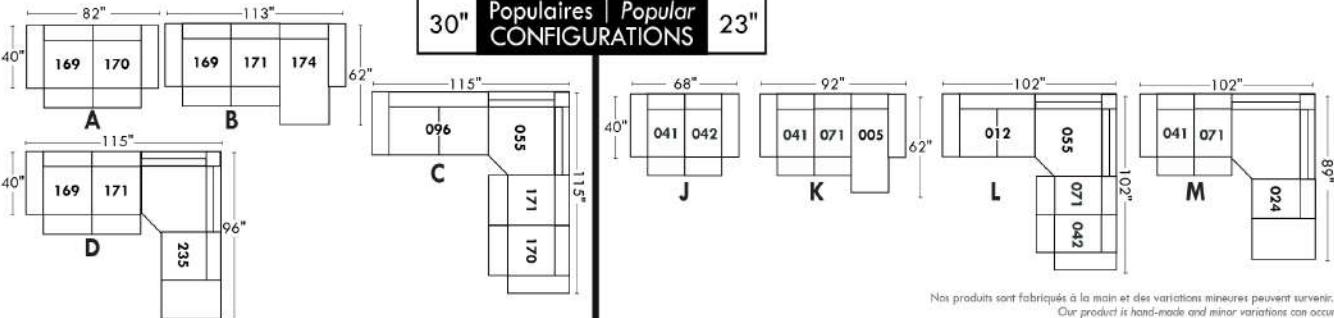

30" Populaires | Popular CONFIGURATIONS 23"