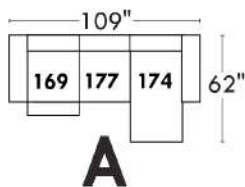

Autres | Others