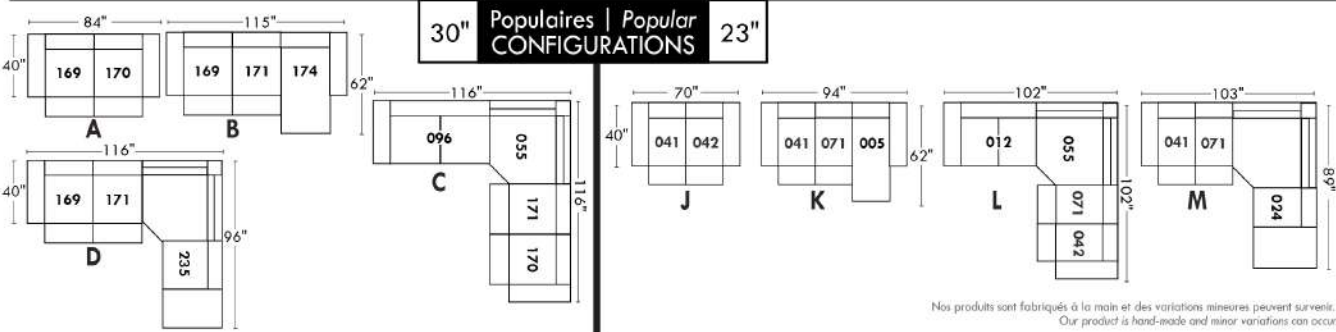

30" Populaires | Popular CONFIGURATIONS 23"