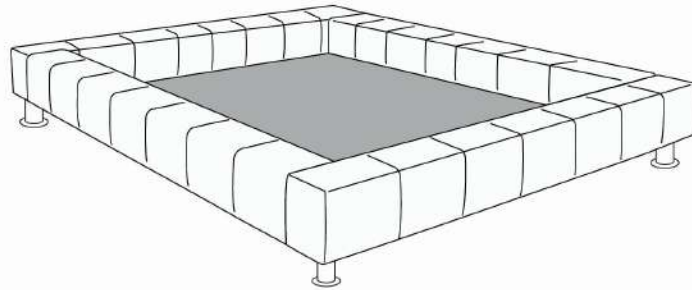

BRIDGE

Lit bridge *Bed items*

Base de Lit/Bed base

372 California King (US only/seulement) | 380 King | 360 Queen | 314 Simple/ Single