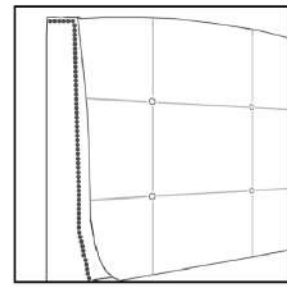

Silver - Copper - Pewter - Brass
7/8" diamètre

Base avec contour LARGE 4" | Base with WIDE contour 4"

Grandeur | Size King: 87 x 79 x 12 | Queen: 69 x 79 x 12 | Double: 64 x 75 x 12 | Simple/Single: 49 x 75 x 12