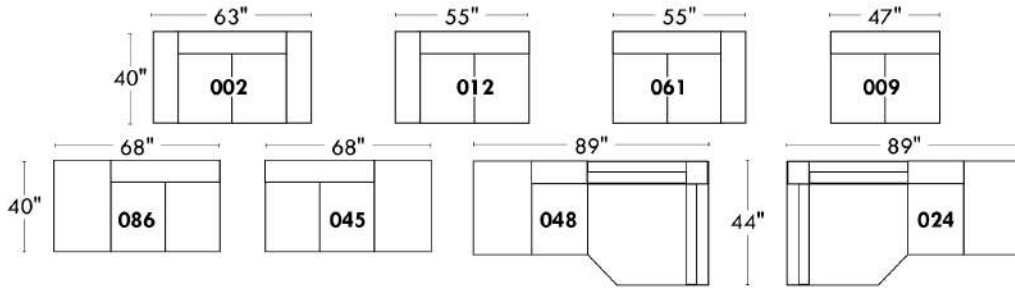

Items avec siège de 23" | Items with 23" seat