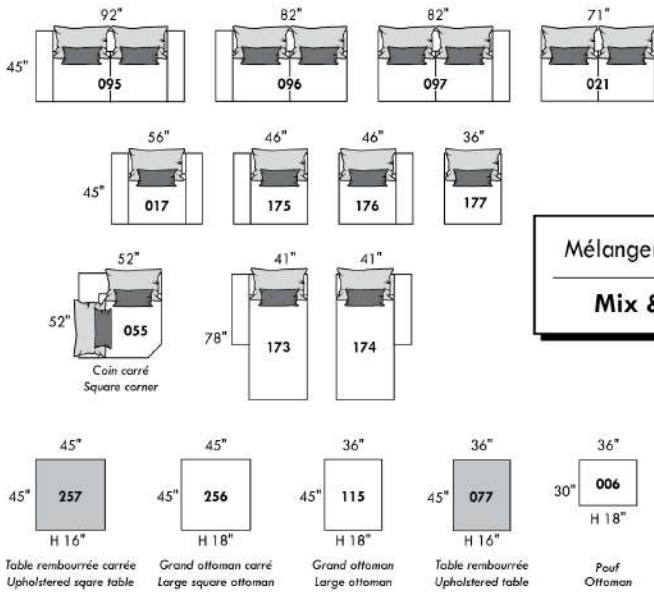

Choix de style de coussin [Fashion I ou Fashion II] pour chaque sku
Choice of back cushion style [Fashion I or Fashion II] for each sku

FASHION I

COUSSINS PLEINE LARGEUR
FULL BACK CUSHIONS

831 34 x 19 x 7
832 24 x 10 x 6

FASHION II

COUSSINS CARRÉS - DOS APPARENT
SQUARE CUSHIONS - VISBLE BACK

833 26 x 19 x 7
834 16 x 16 X 6