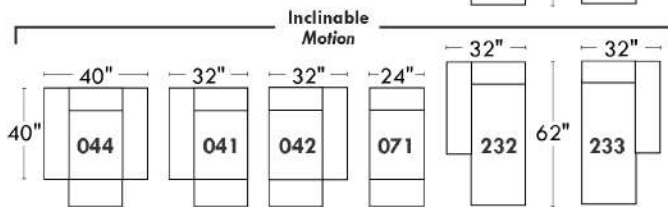

Items avec siège de 23" | Items with 23" seat