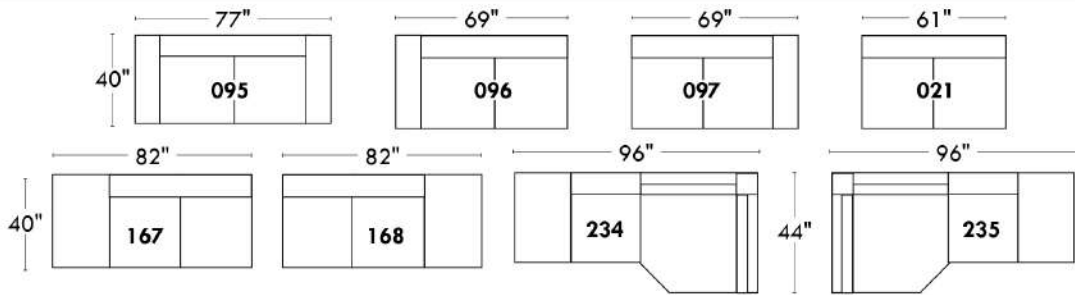

JULIANNE

PARALLELE

33

Items avec siège de 30" | Items with 30" seat