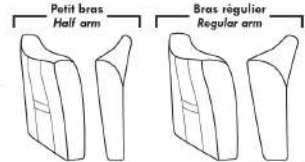

JULIANNE

PARALLELE

33