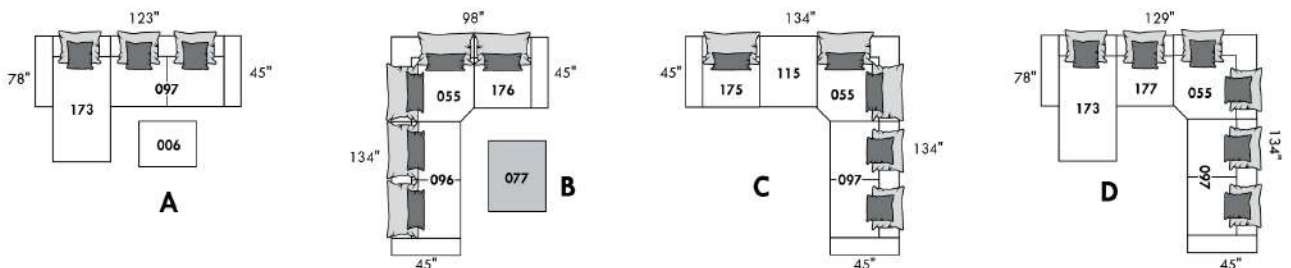

Populaires | Popular CONFIGURATIONS