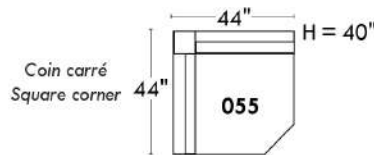

Autres | Others