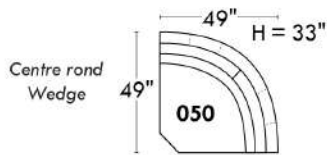

Autres | Others