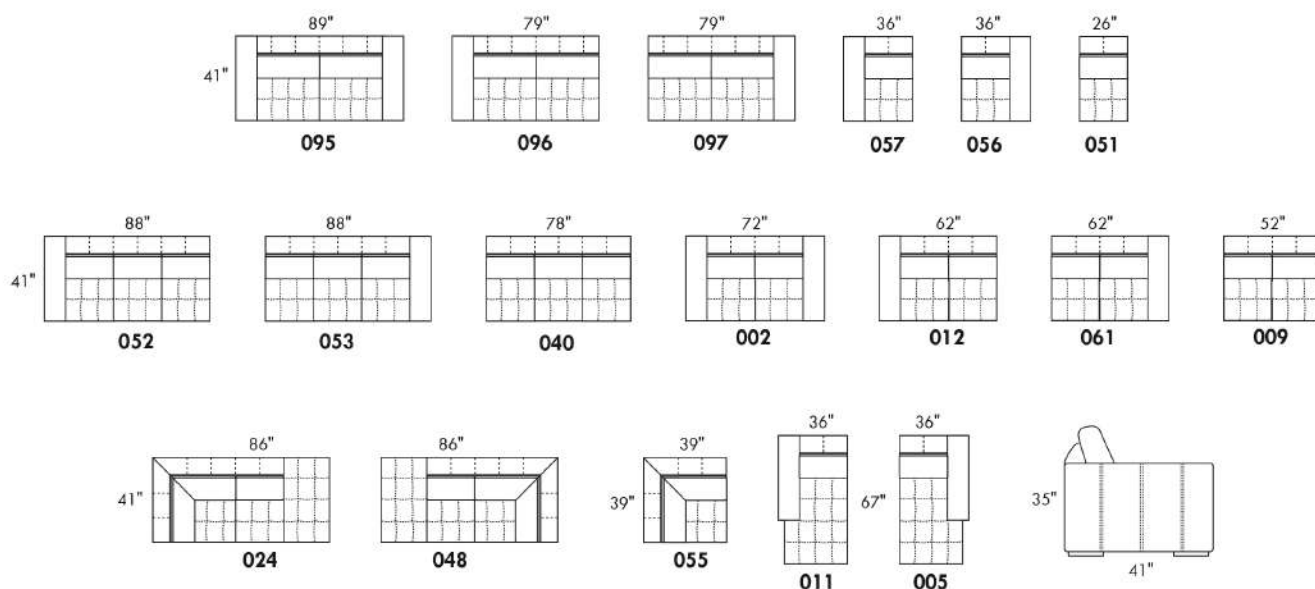

BARCELONA

www.jaymar.ca