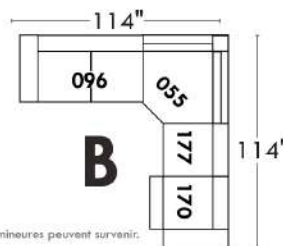

Autres | Others