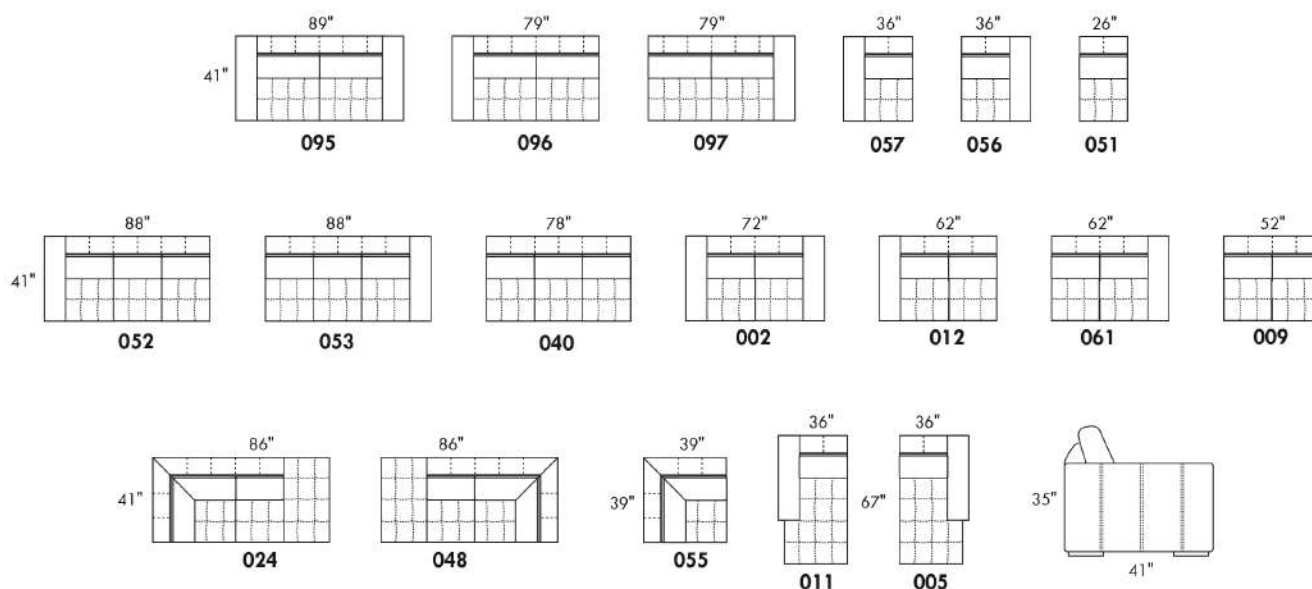

BARCELONA

www.jaymar.ca