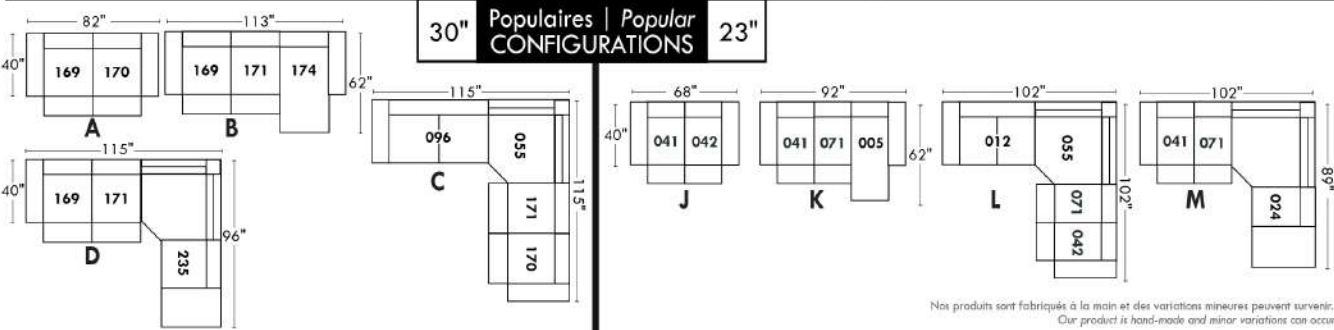

30" Populaires | Popular CONFIGURATIONS 23"