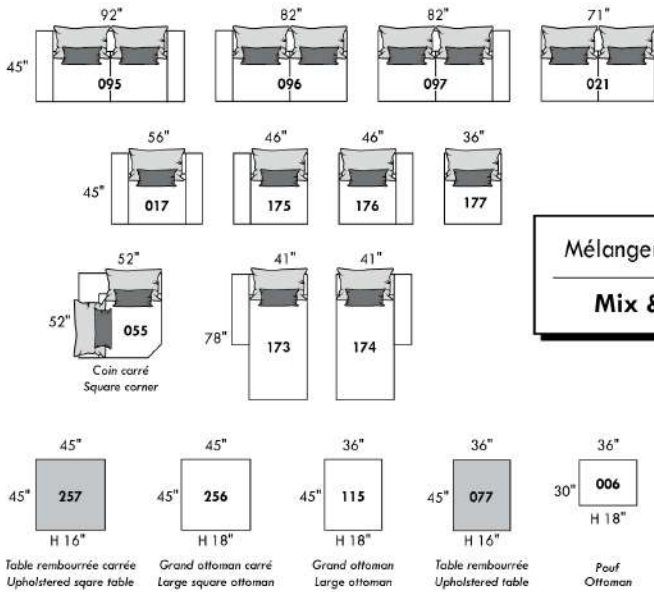

Choix de style de coussin [Fashion I ou Fashion II] pour chaque sku
Choice of back cushion style [Fashion I or Fashion II] for each sku

FASHION I

COUSSINS PLEINE LARGEUR
FULL BACK CUSHIONS

831 34 x 19 x 7
832 24 x 10 x 6

FASHION II

COUSSINS CARRÉS - DOS APPARENT
SQUARE CUSHIONS - VISBLE BACK

833 26 x 19 x 7
834 16 x 16 X 6

Mélanger & agencer!
Mix & Match!

Table rembourrée carrée Upholstered square table | Grand ottoman carré Large square ottoman | Grand ottoman Large ottoman | Table rembourrée Upholstered table | Pouf Ottoman

Table rembourrée carrée Upholstered square table | Grand ottoman carré Large square ottoman | Grand ottoman Large ottoman | Table rembourrée Upholstered table | Pouf Ottoman

Besoin de coussins supplémentaires? Indiquez le code, le recouvrement et la quantité.
Need extra cushions? Specify code, cover and quantity.

Populaires | Popular CONFIGURATIONS