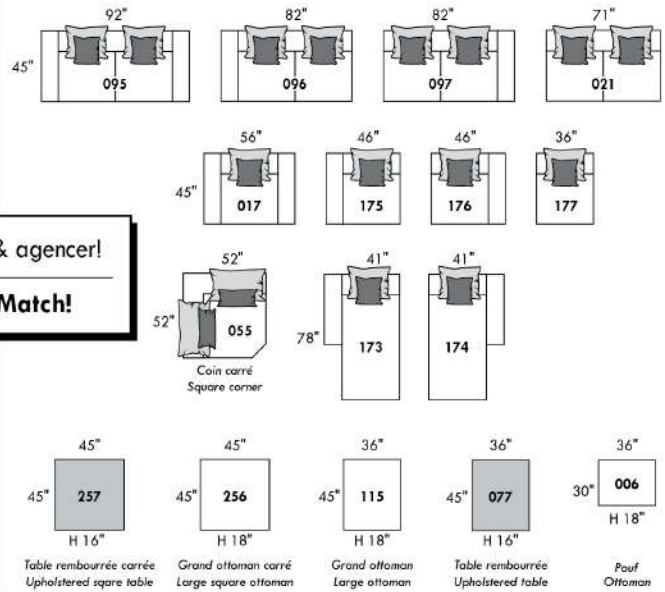

Choix de style de coussin [Fashion I ou Fashion II] pour chaque sku
Choice of back cushion style [Fashion I or Fashion II] for each sku

FASHION I

COUSSINS PLEINE LARGEUR
FULL BACK CUSHIONS

831 34 x 19 x 7
832 24 x 10 x 6

FASHION II

COUSSINS CARRÉS - DOS APPARENT
SQUARE CUSHIONS - VISBLE BACK

833 26 x 19 x 7
834 16 x 16 X 6

Mélanger & agencer!
Mix & Match!

Table rembourrée carrée Upholstered square table | Grand ottoman carré Large square ottoman | Grand ottoman Large ottoman | Table rembourrée Upholstered table | Pouf Ottoman

Table rembourrée carrée Upholstered square table | Grand ottoman carré Large square ottoman | Grand ottoman Large ottoman | Table rembourrée Upholstered table | Pouf Ottoman

Besoin de coussins supplémentaires? Indiquez le code, le recouvrement et la quantité.
Need extra cushions? Specify code, cover and quantity.

Populaires | Popular CONFIGURATIONS