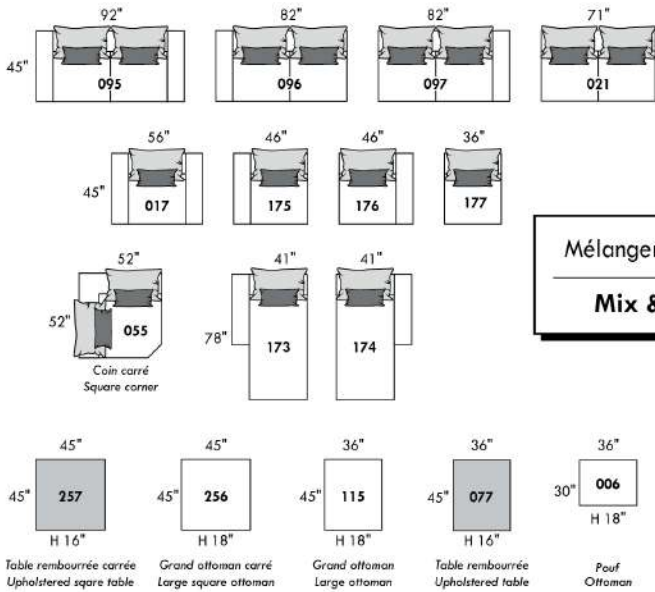

Choix de style de coussin [Fashion I ou Fashion II] pour chaque sku
Choice of back cushion style [Fashion I or Fashion II] for each sku

FASHION I

COUSSINS PLEINE LARGEUR
FULL BACK CUSHIONS

831 34 x 19 x 7
832 24 x 10 x 6

FASHION II

COUSSINS CARRÉS - DOS APPARENT
SQUARE CUSHIONS - VISBLE BACK

833 26 x 19 x 7
834 16 x 16 X 6