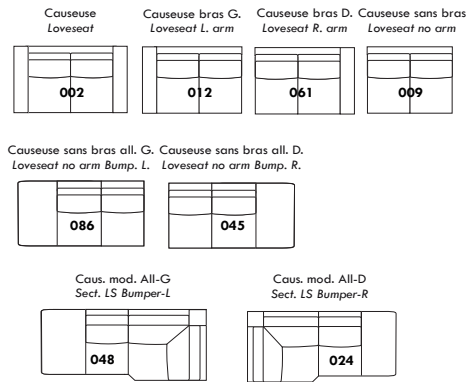

2 Sièges/Seaters