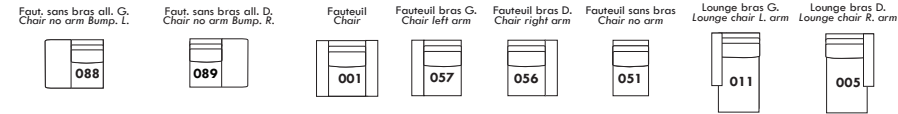

1 Siège/Seater