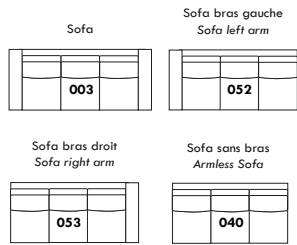

CONFIGURATION

Jaymar

Items avec siège de 23" | Items with 23" seat

3 Sièges/Seaters