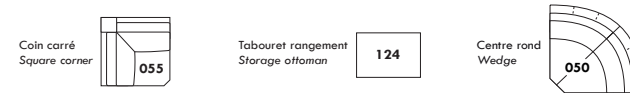

Autre / Others