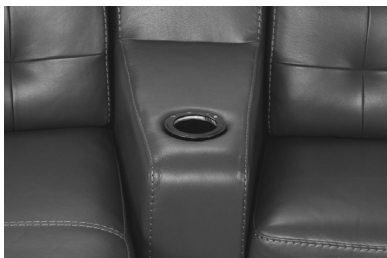

CORRADO

MODULAIRE
SECTIONAL

Recouvrement | Shown in: Illusion Charcoal
Configuration: 011-147-072-147-042

Pattes | Legs: LG64 Metal

Jaymar