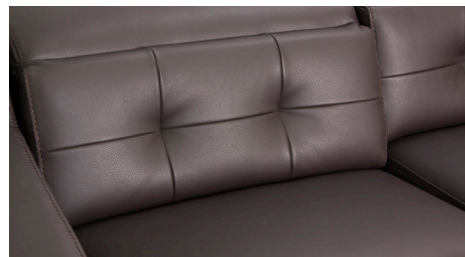

CORRADO

Recouvrement | *Shown in:* Illusion Dark Brown | Pattes | Legs : LG64 Metal
Configuration: 169-170

SOFA APPARTEMENT & CAUSEUSE
APARTMENT SOFA & LOVESEAT

CORRADO

MODULAIRE
SECTIONAL

Recouvrement | Shown in: Illusion Charcoal
Configuration: 011-147-072-147-042