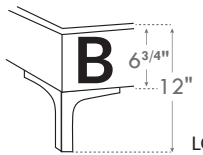

*Leg choices

(Only for Bed base with legs)

LG182 Bois | Wood

LG60 Metal

LG189 Metal

N.B.

La hauteur du pied et longeron varie selon la patte choisie.
Foot & siderail height varies according to leg choice.

4" Base contour LARGE | WIDE contour Base

DIMENSIONS

Lit grandeur complète
Complete bed size

Base: 12" Haut | Height

L x P/D x H

K
Q
D
S

87" x 91" x 56"
69" x 91" x 56"
64" x 87" x 56"
49" x 87" x 56"

*Avec pattes | *With Legs
K 410 - Q 411 - D 412 - S 413