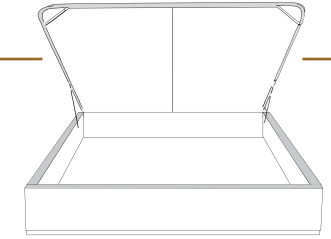

Avec rangement | With Storage
K 430 - Q 431 - D 432 - S 433

1 position de matelas à 10,25" du plancher
1 mattress position at 10,25" from floor